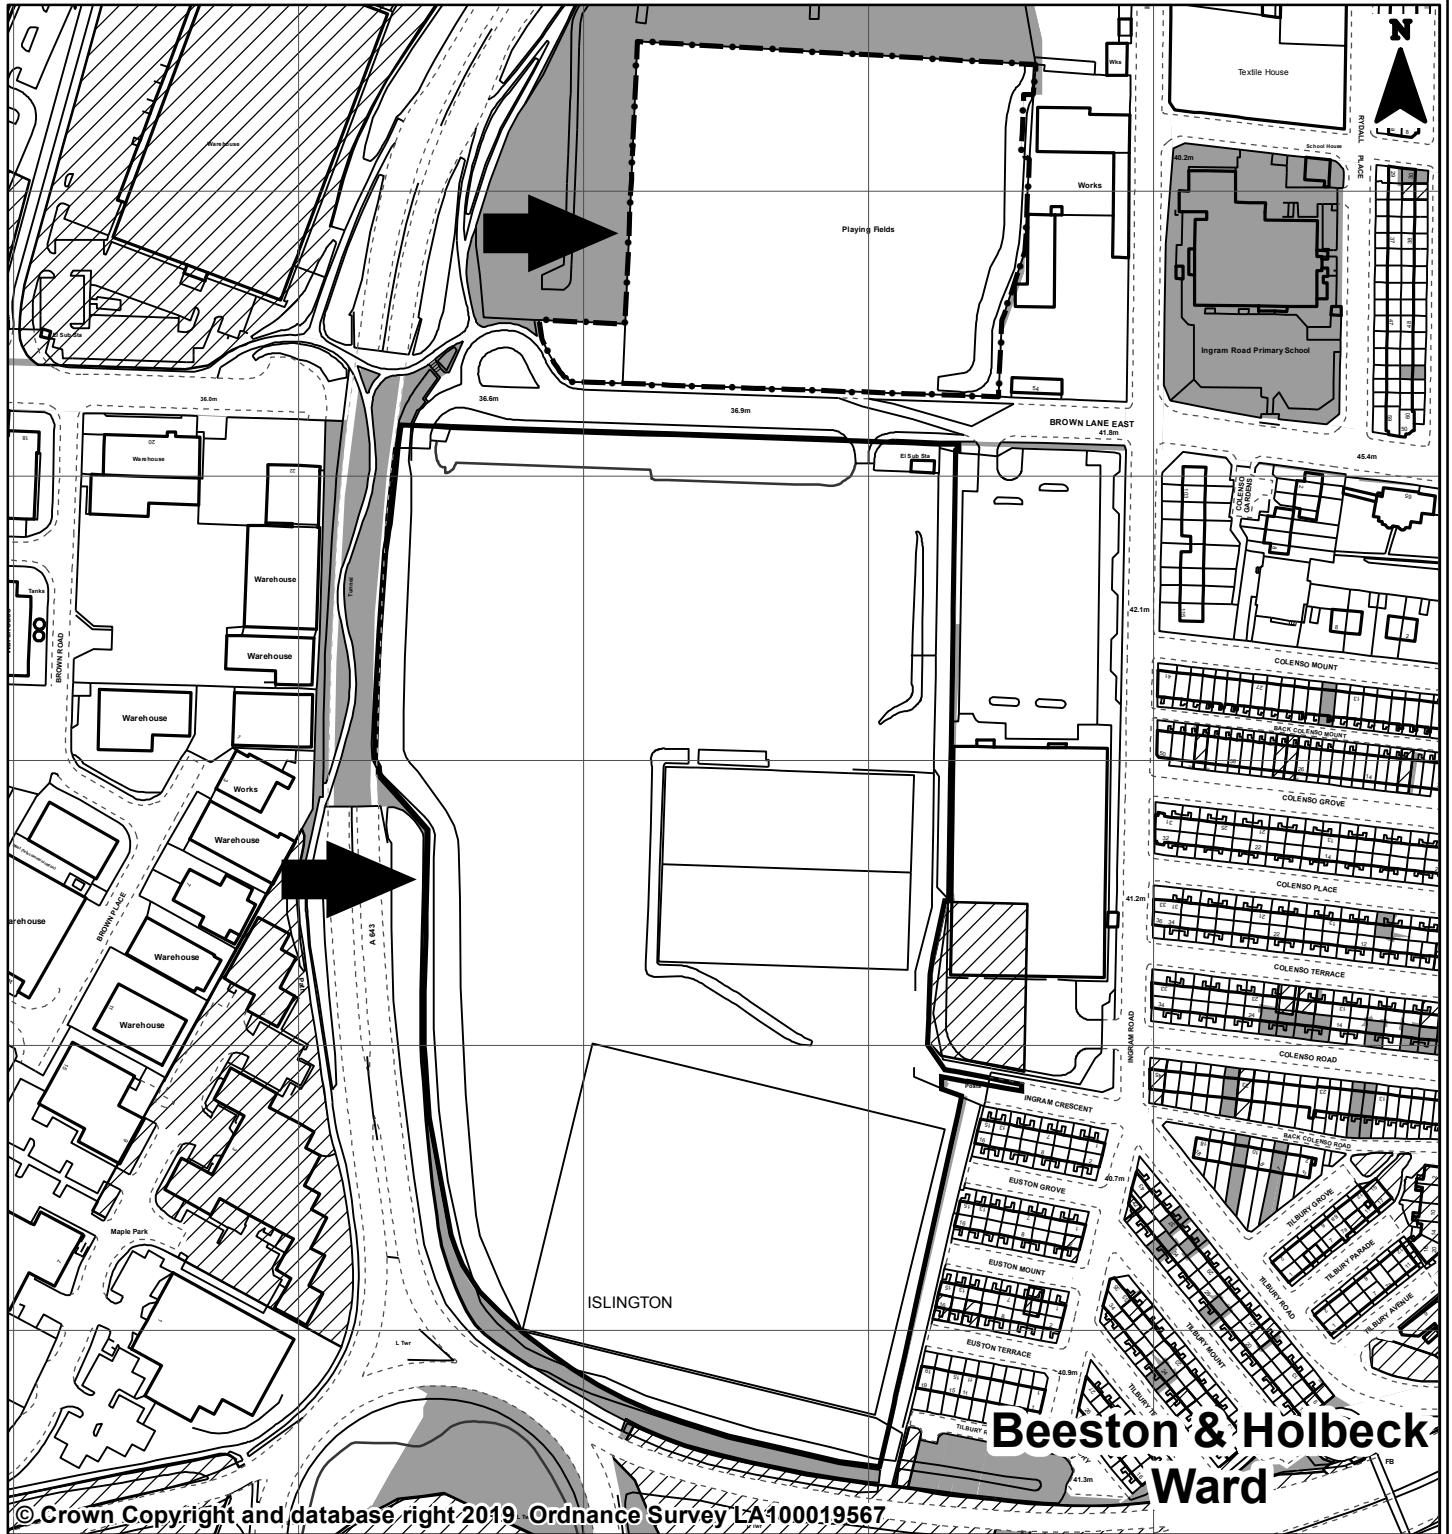

# FORMER SITE OF MATTHEW MURRAY HIGH SCHOOL HOLBECK LEEDS LS11

© Crown Copyright and database right 2019. Ordnance Survey LA100019567

- |   |  |   |
|---|--|---|
|  SUBJECT SITE |  LAND OWNED BY LEEDS CITY COUNCIL |  LAND LEASED OUT BY LEEDS CITY COUNCIL |
|  SUBJECT SITE |  LAND SOLD BY LEEDS CITY COUNCIL  |  WARD BOUNDARY                         |

0 10 20 40 60 80 Metres

PREP BY	M. CHRISTIAN
DATE SAVED:	06/08/2019
OS No:	SE2831
SCALE	1:2,656
<b>PLAN No</b>	<b>14675/U</b>

You are not permitted to copy, sub-licence, distribute or sell any of this data to third parties in any form.  
Produced by Land Records, City Development, Leeds City Council