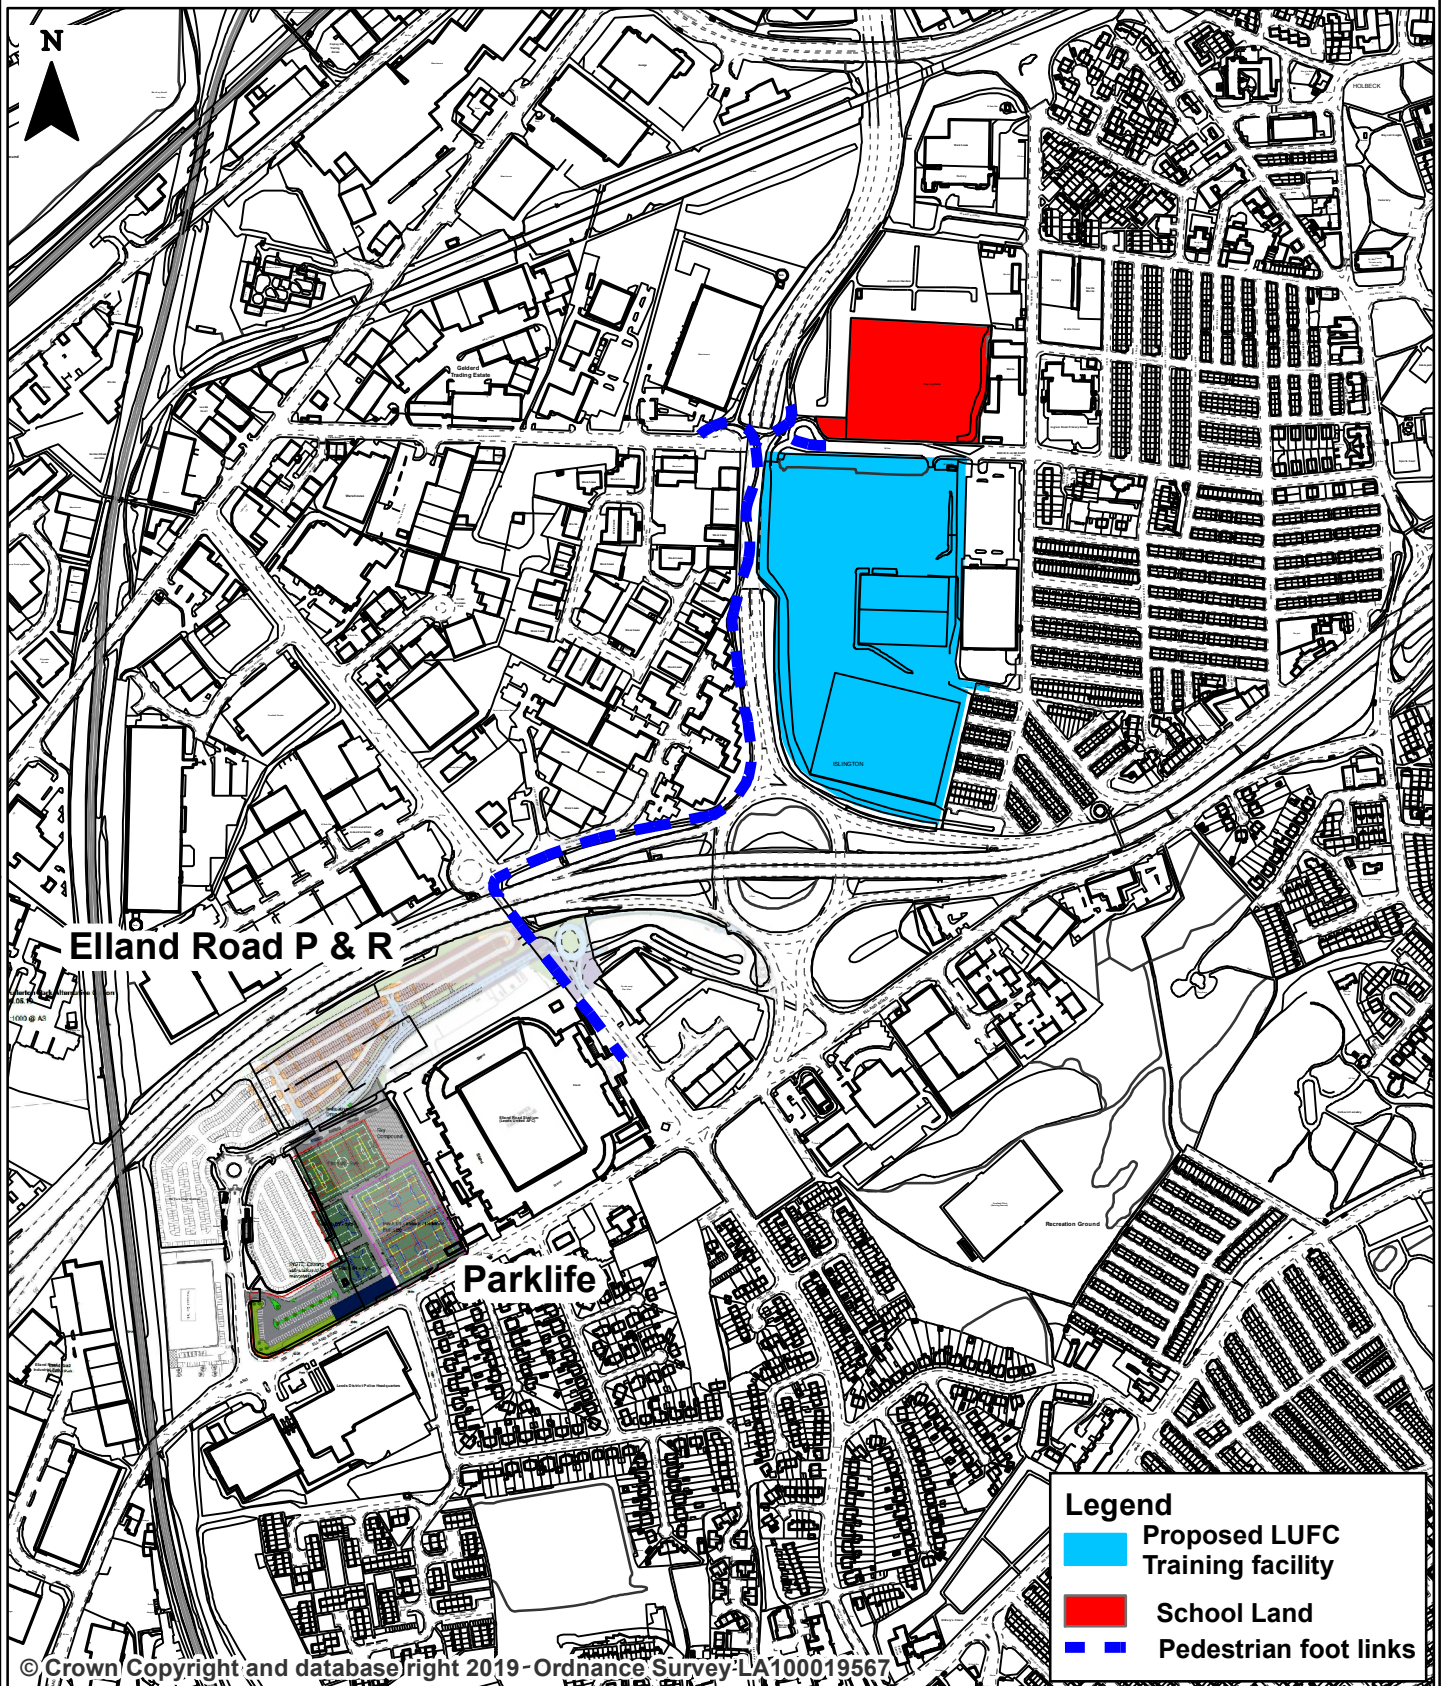

**FORMER SITE OF
MATTHEW MURRAY HIGH SCHOOL
HOLBECK
LEEDS LS11**

Legend	
■	Proposed LUFC Training facility
■	School Land
- - -	Pedestrian foot links

© Crown Copyright and database right 2019 - Ordnance Survey: LA100019567

PREP BY: M. CHRISTIAN
 DATE SAVED: 09/09/2019
 OS No: SE2831NE
 SCALE: 1:7,500

PLAN No 14675/Z

You are not permitted to copy, sub-licence, distribute or sell any of this data to third parties in any form.
 Produced by Land Records, City Development, Leeds City Council