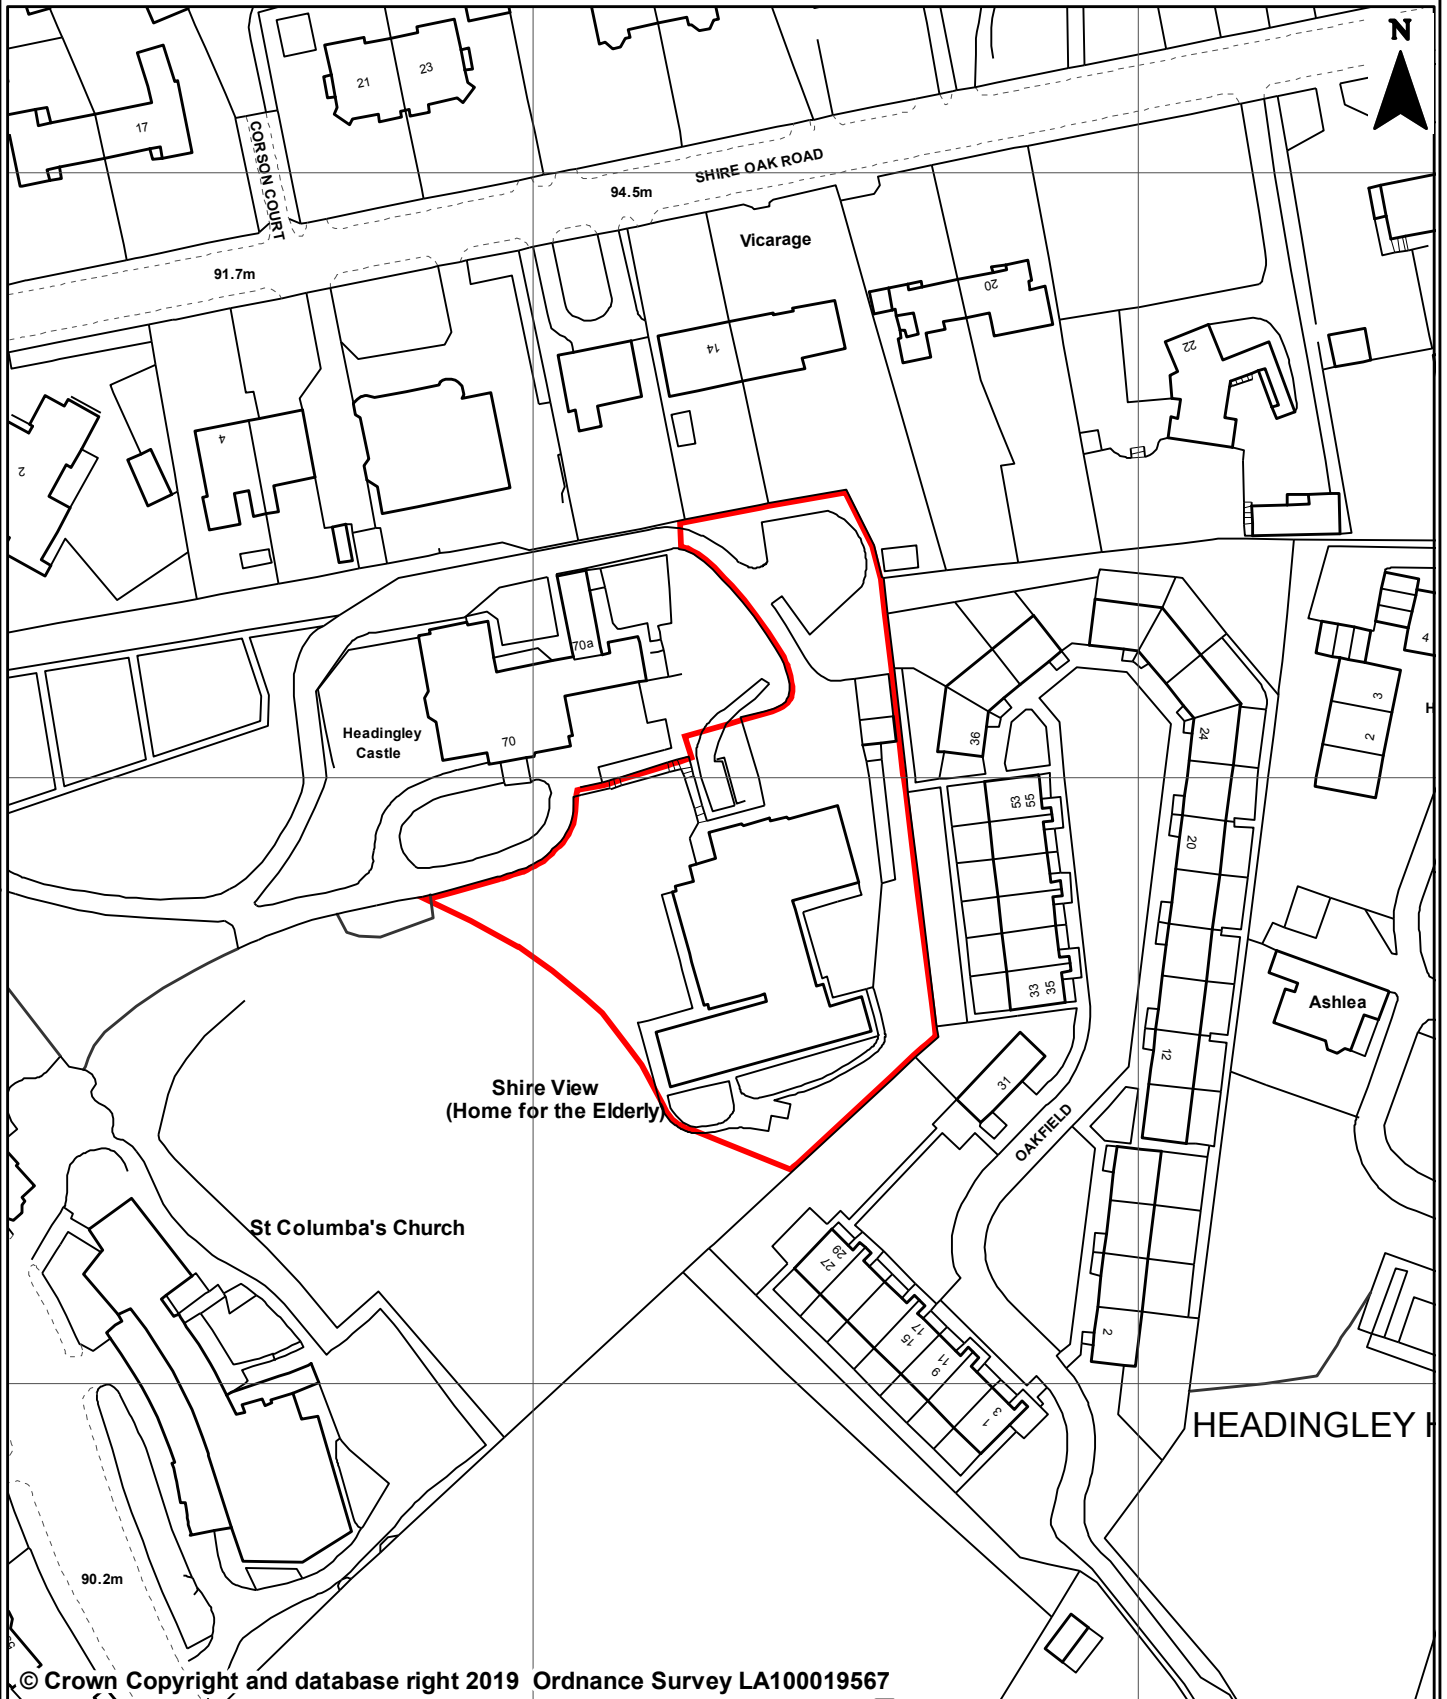

SHIRE VIEW
HEADINGLEY LANE
HEADINGLEY LS6

APPENDIX - 2

PREP BY: J Sohanpall
DATE SAVED: 31/01/2020
OS No: SE2836
SCALE: 1:1,250

PLAN No 16493/M

You are not permitted to copy, sub-licence, distribute or sell any of this data to third parties in any form.
Produced by Land Records, City Development, Leeds City Council