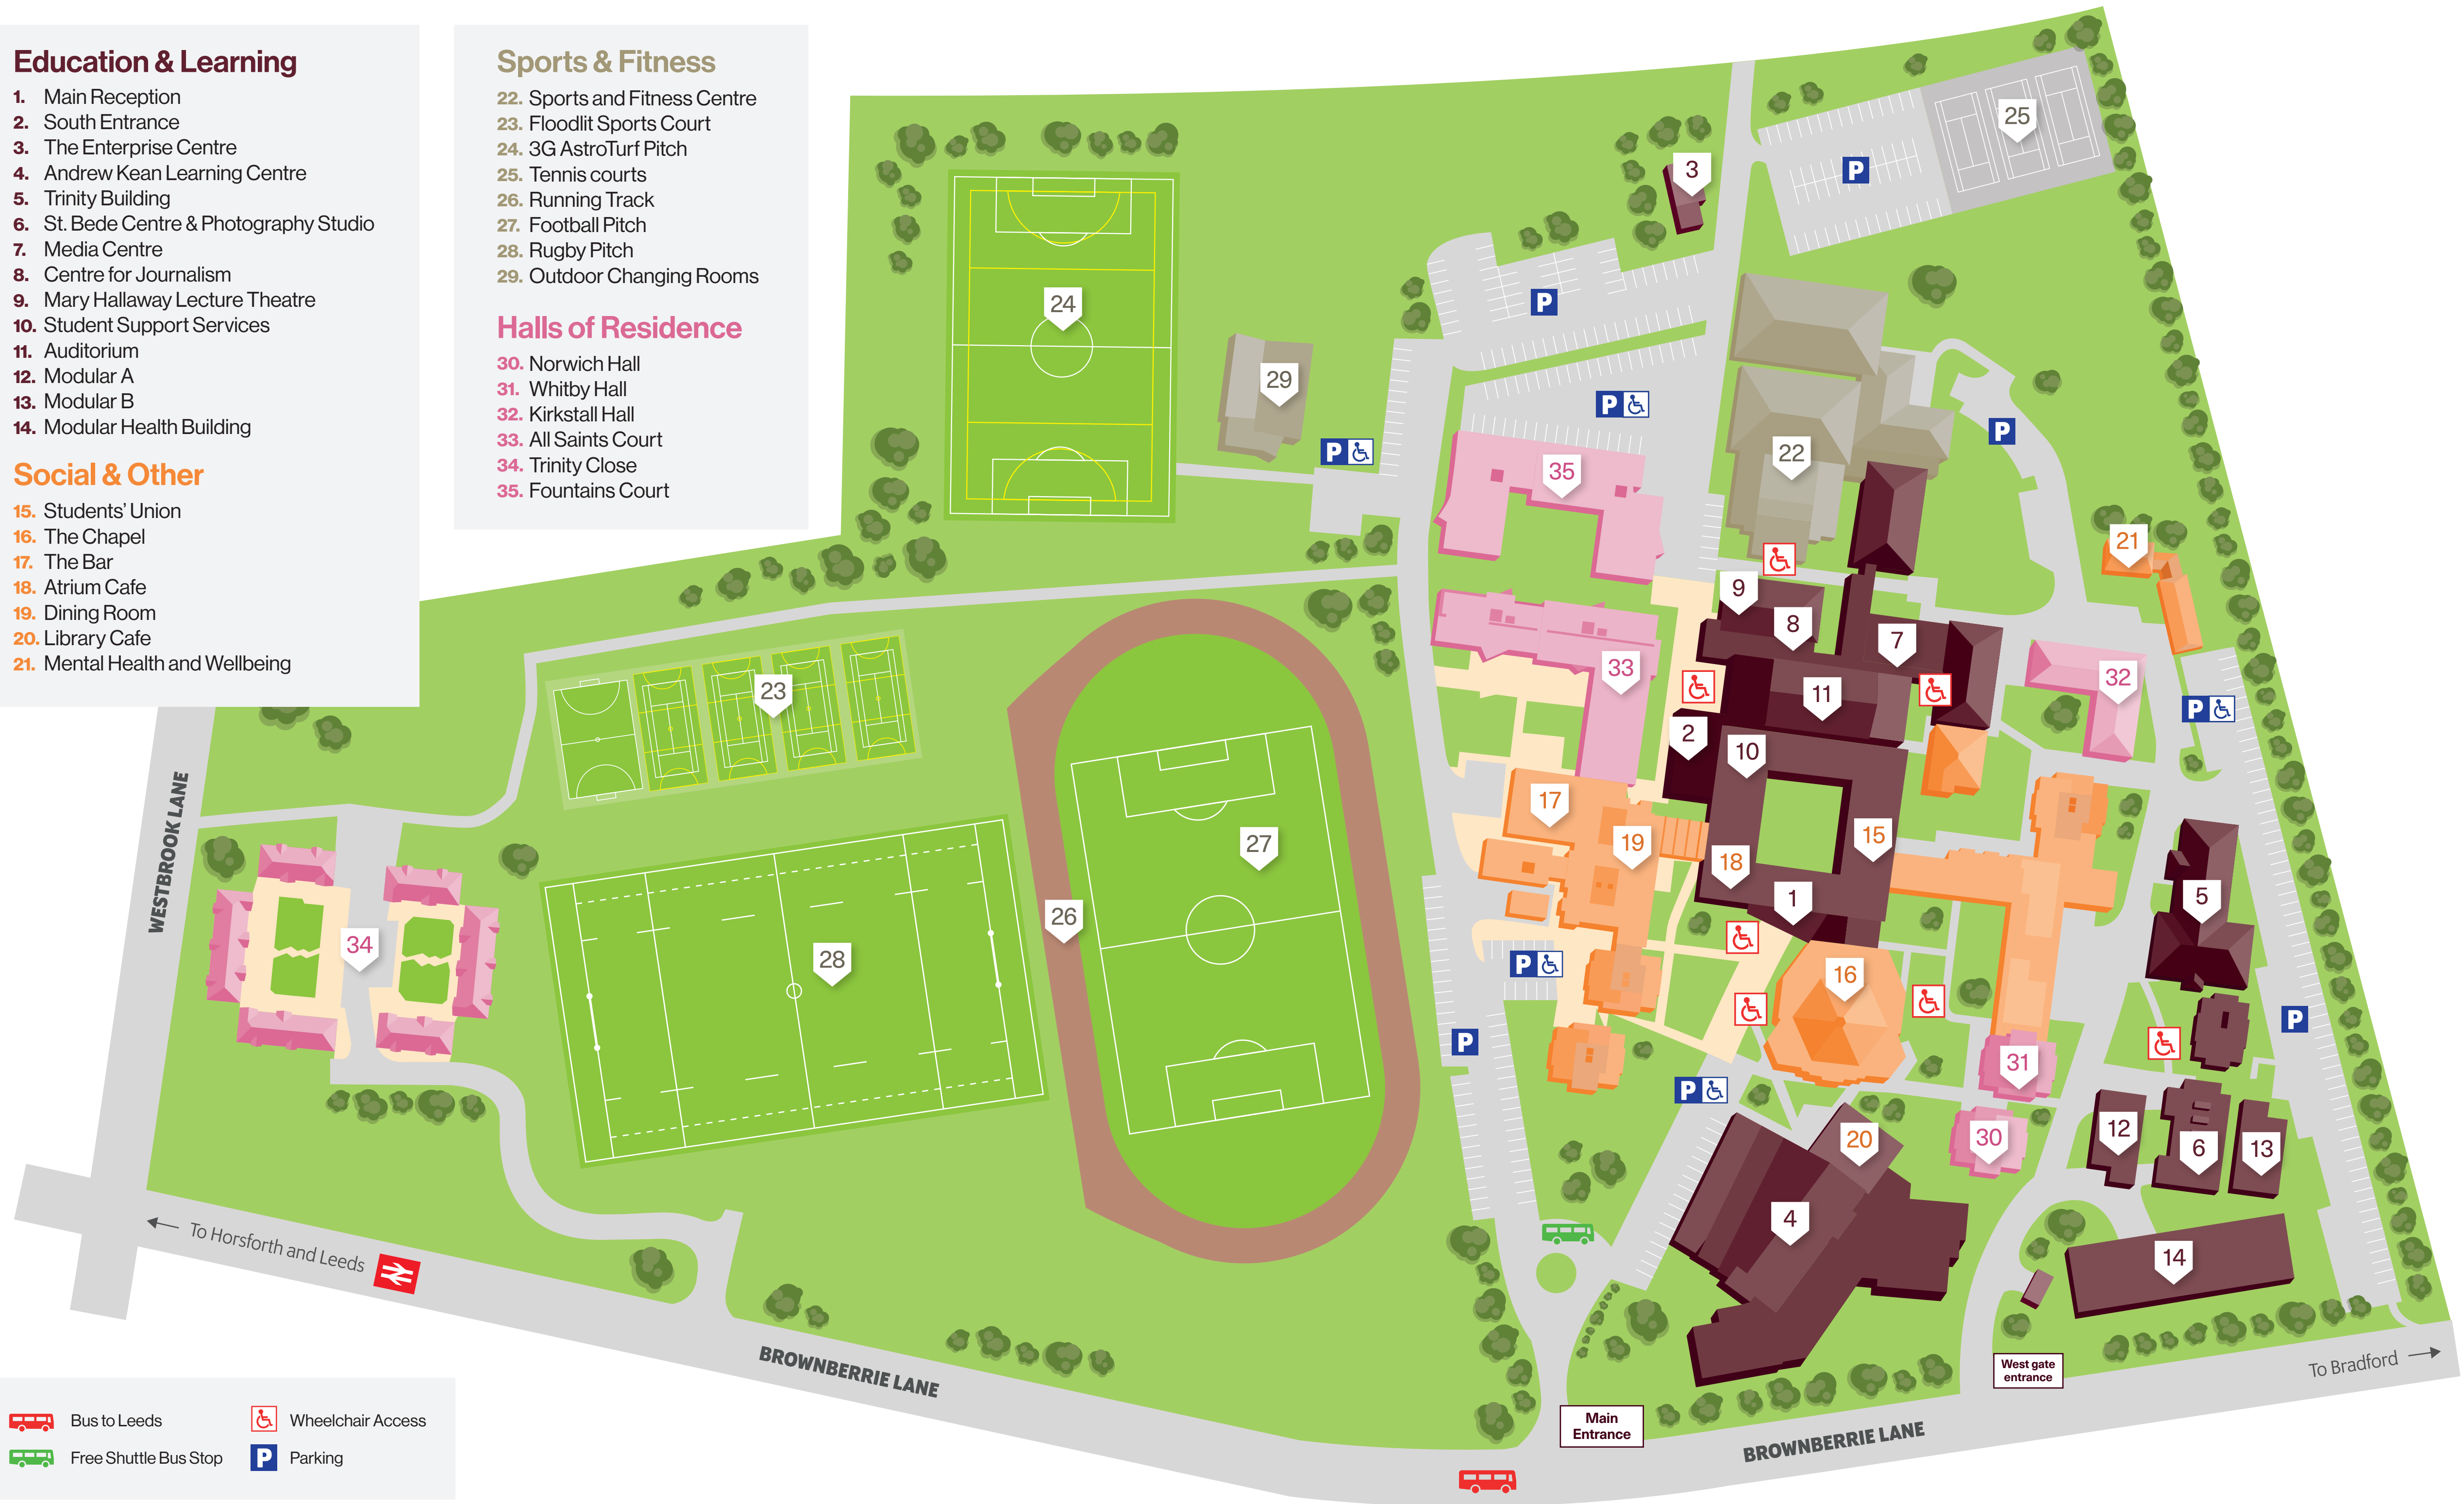

Education & Learning

1. Main Reception
2. South Entrance
3. The Enterprise Centre
4. Andrew Kean Learning Centre
5. Trinity Building
6. St. Bede Centre & Photography Studio
7. Media Centre
8. Centre for Journalism
9. Mary Hallaway Lecture Theatre
10. Student Support Services
11. Auditorium
12. Modular A
13. Modular B
14. Modular Health Building

Social & Other

15. Students' Union
16. The Chapel
17. The Bar
18. Atrium Cafe
19. Dining Room
20. Library Cafe
21. Mental Health and Wellbeing

Sports & Fitness

22. Sports and Fitness Centre
23. Floodlit Sports Court
24. 3G AstroTurf Pitch
25. Tennis courts
26. Running Track
27. Football Pitch
28. Rugby Pitch
29. Outdoor Changing Rooms

Halls of Residence

30. Norwich Hall
31. Whitby Hall
32. Kirkstall Hall
33. All Saints Court
34. Trinity Close
35. Fountains Court

- Bus to Leeds
- Free Shuttle Bus Stop
- Wheelchair Access
- Parking