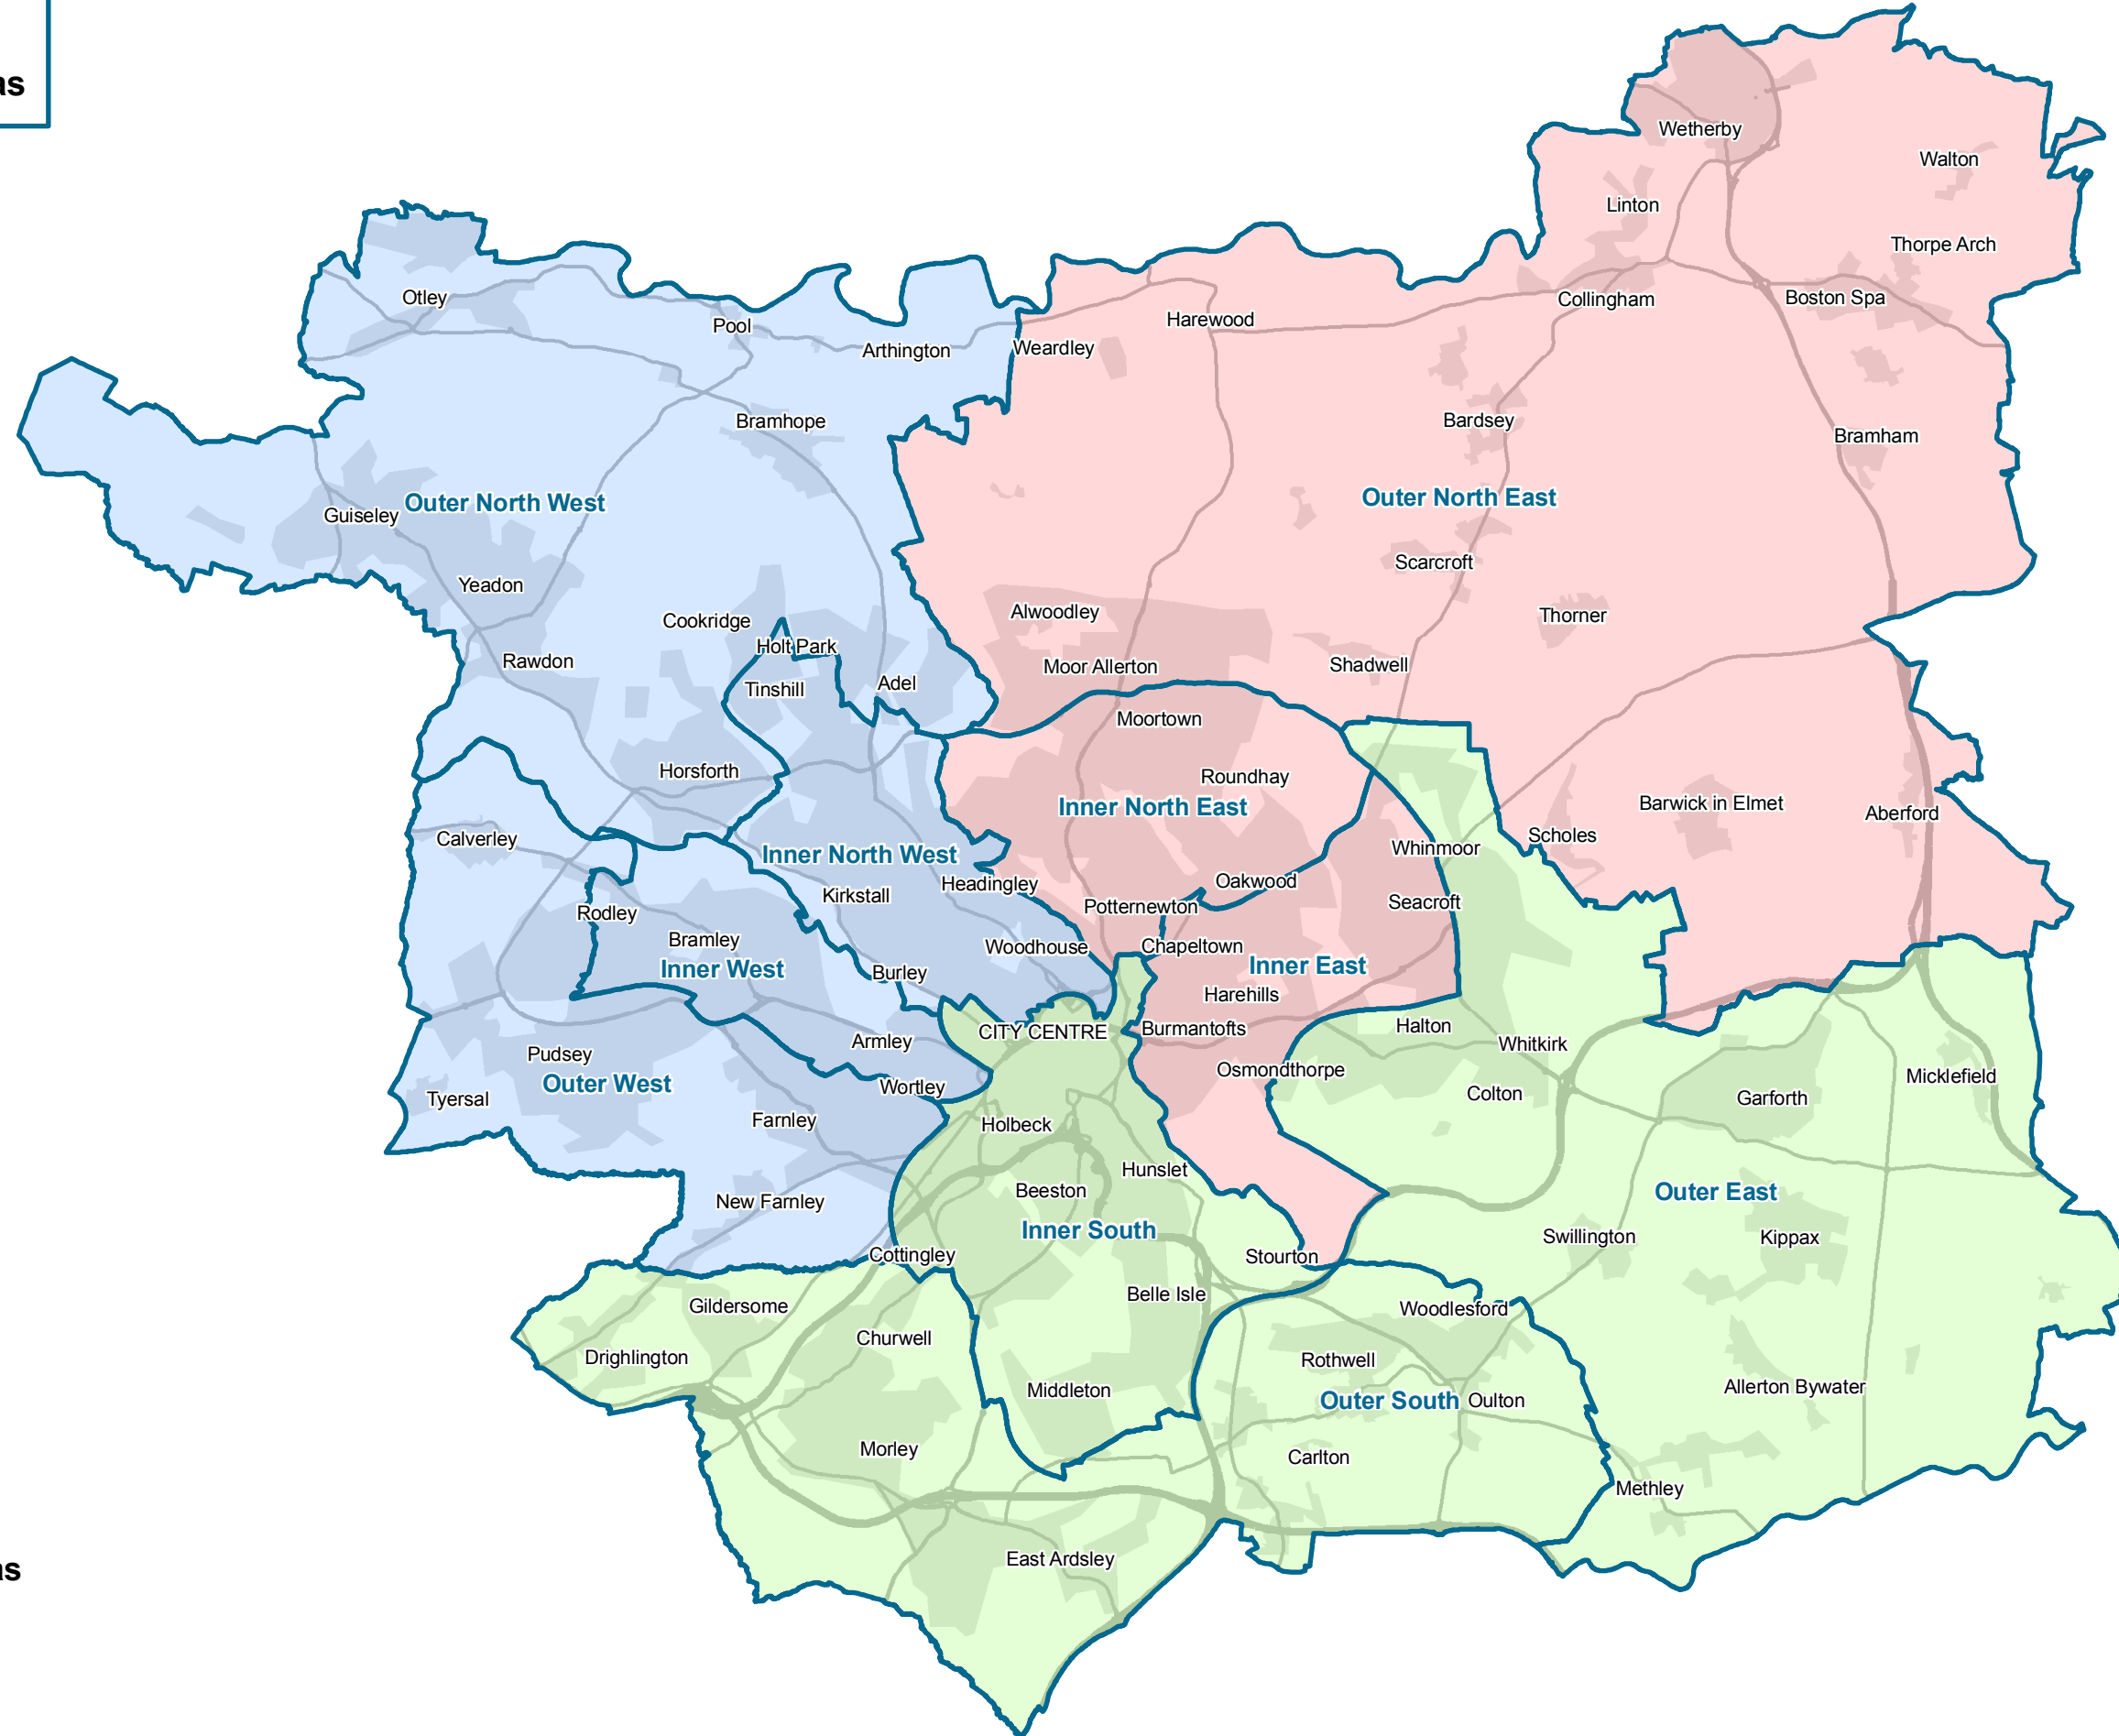

**City of Leeds
Management Areas**

Legend

-  Committee Areas
- Management Areas**
-  East North East
-  South East
-  West North West

PRODUCED BY NEIGHBOURHOOD SERVICES, LEEDS CITY COUNCIL

This map is based upon the Ordnance Survey's Digital Data with the permission of the Ordnance Survey on behalf of the Controller of Her Majesty's Stationary Office
 © Unauthorised reproduction infringes Crown Copyright and may lead to prosecution or civil proceedings
 © Crown Copyright. All rights reserved. Leeds City Council O.S. Licence No. 100019567 (2008)

REF : PRCMPLD : CTYWDE : A3-003a