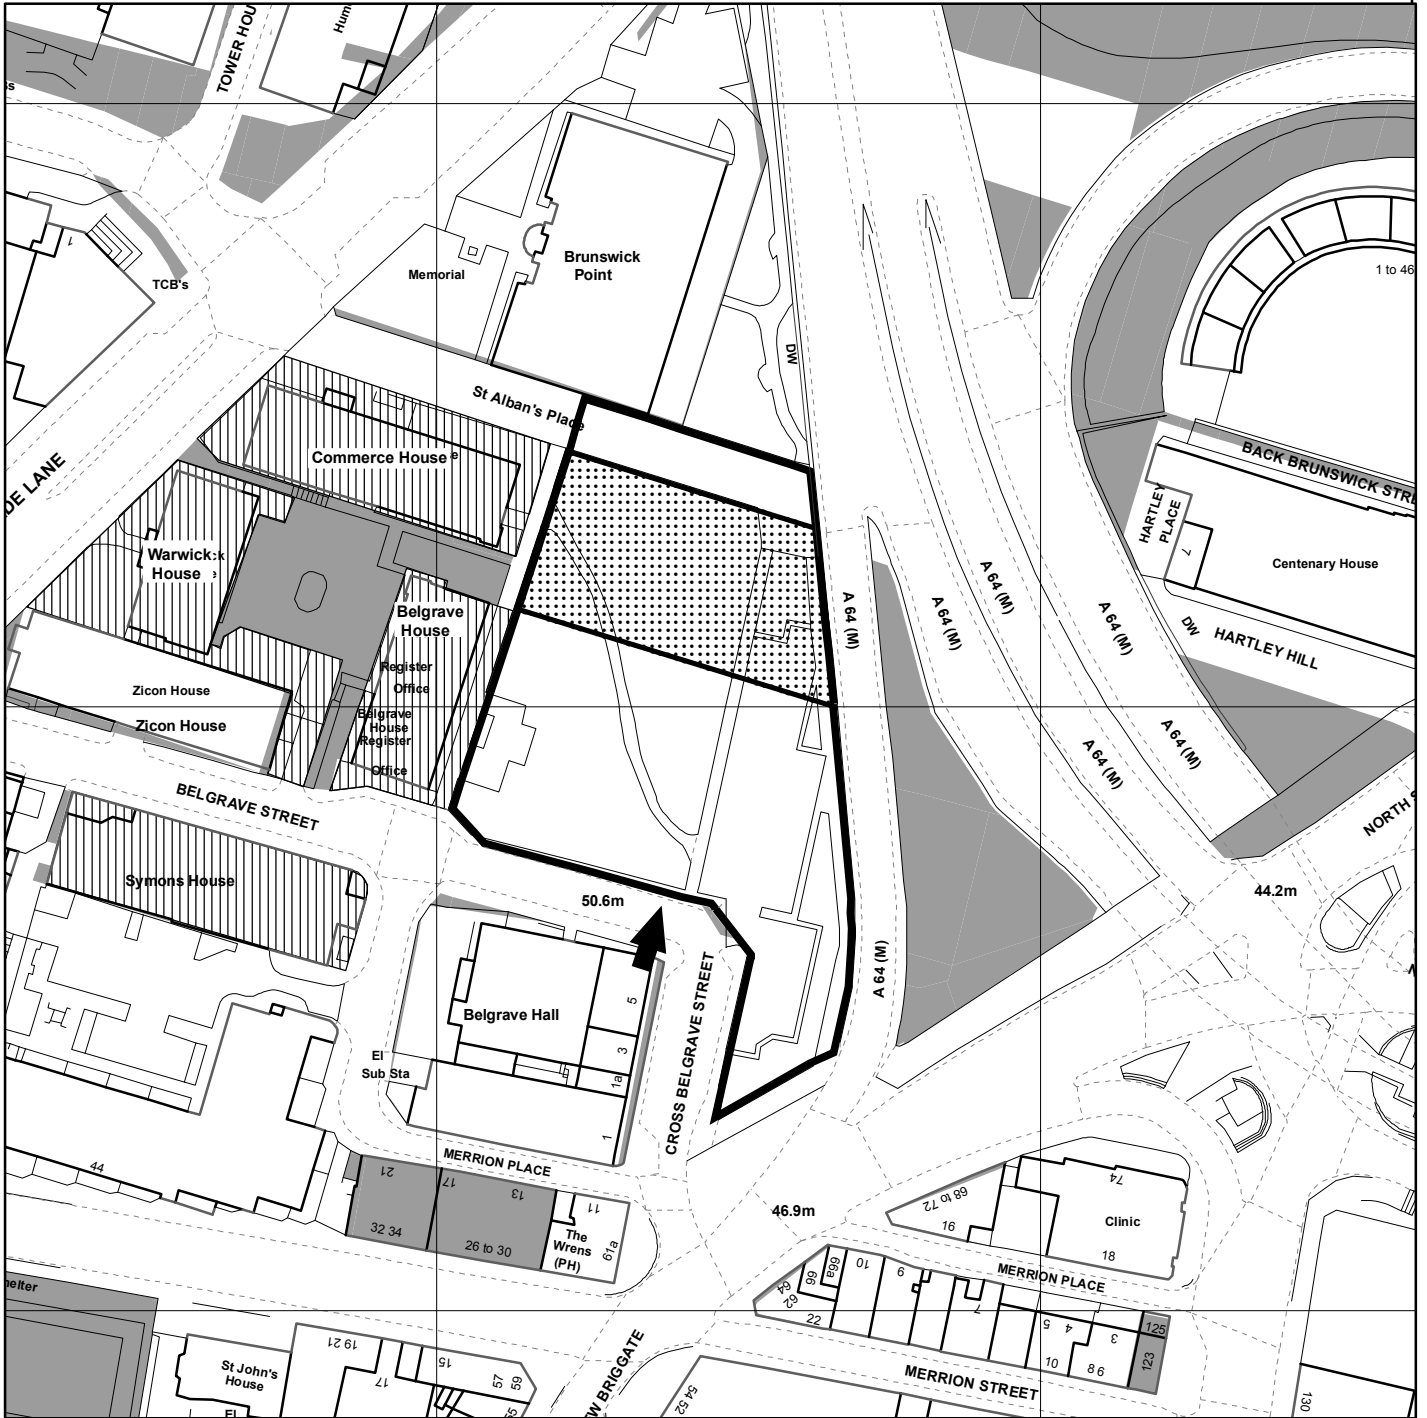

LAND AT BELGRAVE STREET LEEDS LS2

← SUBJECT SITE

LAND OWNED BY
LEEDS CITY COUNCIL

LAND LEASED OUT BY
LEEDS CITY COUNCIL

LAND SOLD BY
LEEDS CITY COUNCIL

AREA TO
REMAIN OPEN

Leeds

CITY COUNCIL

Crown Copyright. All rights reserved.
Leeds City Council 100019567 2009

PREP BY SUE HALLIDAY

DATE 20/01/2009

OS No SE3033NW

Scale 1:1,254

PLAN No 10386/D