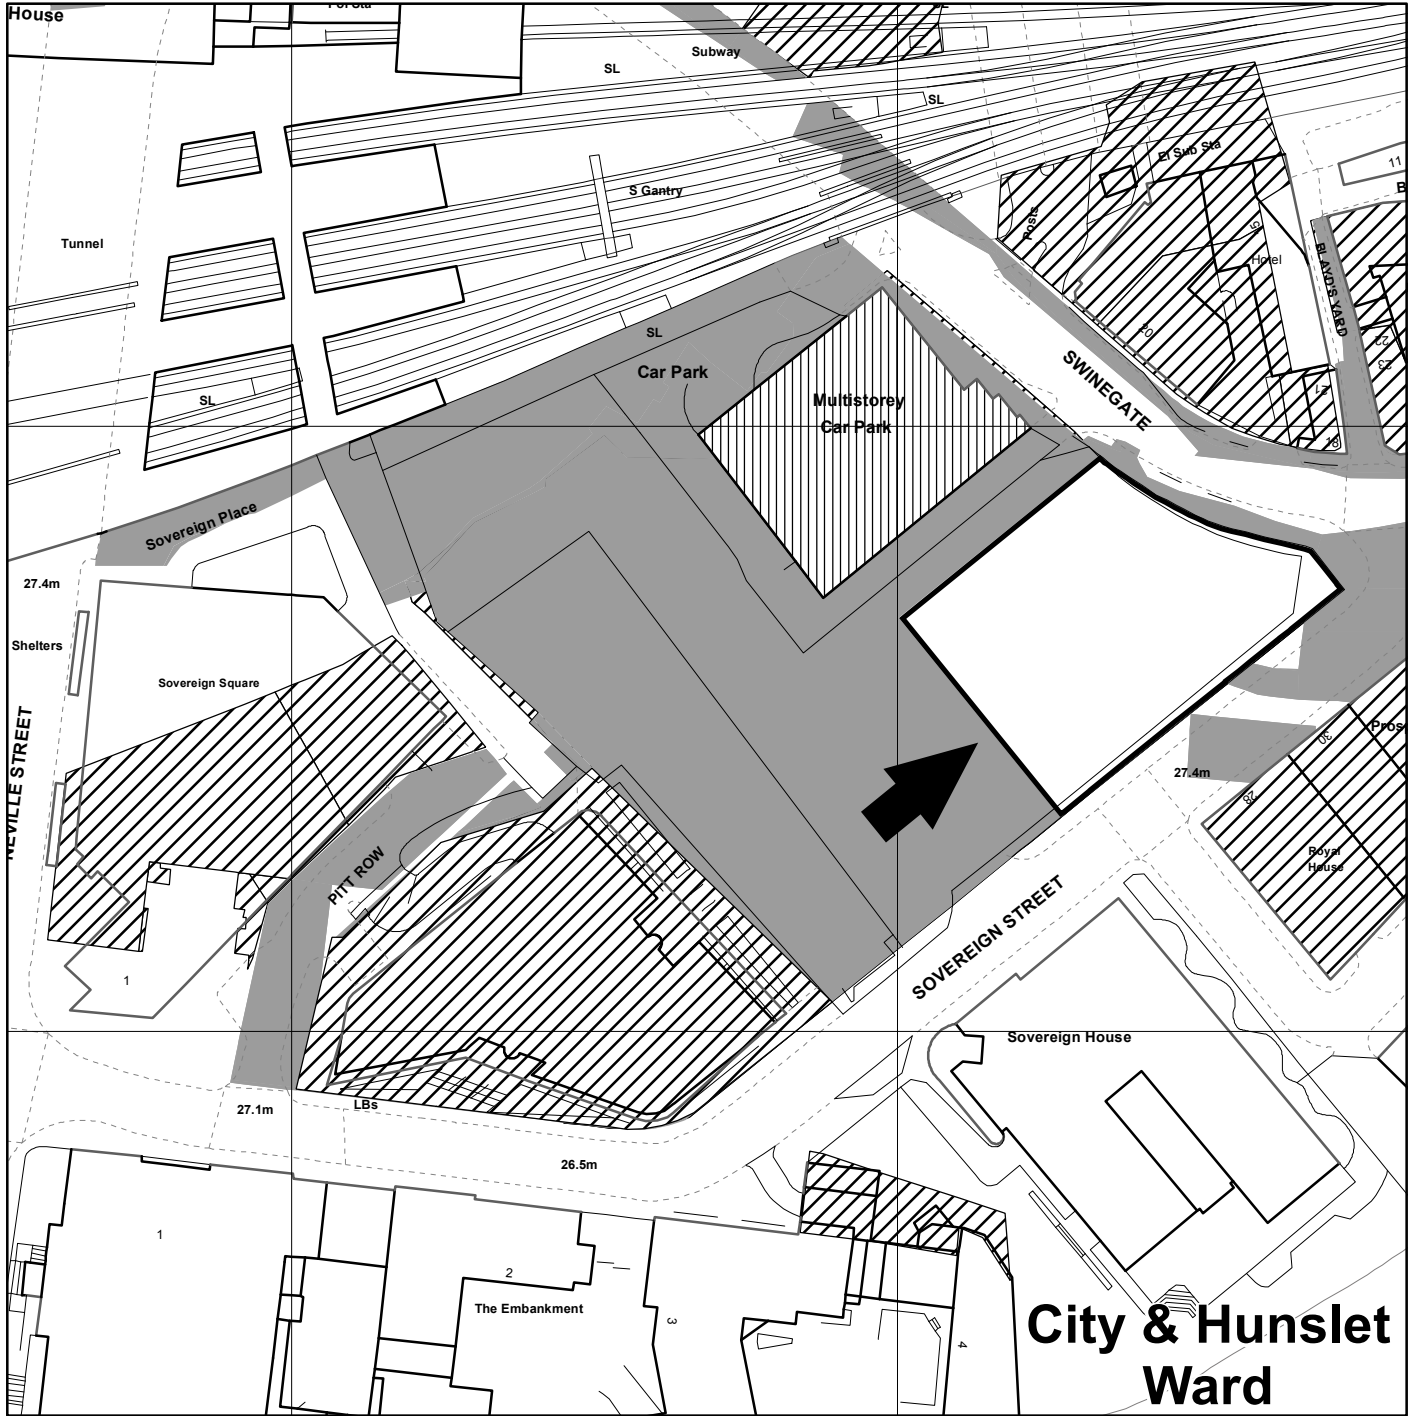

3 SOVEREIGN SQUARE LEEDS LS1

**City & Hunslet
Ward**

← SUBJECT SITE

LAND SOLD BY
LEEDS CITY COUNCIL

LAND OWNED BY
LEEDS CITY COUNCIL

LAND OWNED BY
APPLICANT

LAND LEASED OUT BY
LEEDS CITY COUNCIL

WARD BOUNDARY

Leeds

CITY COUNCIL

(c) Crown Copyright and database right [2016]
Ordnance Survey LA100019567

0 5 10 20 30 40
Metres

PREP BY M. CHRISTIAN

Date: 12/05/2016

OS No SE3133NE

Scale 1:1,250