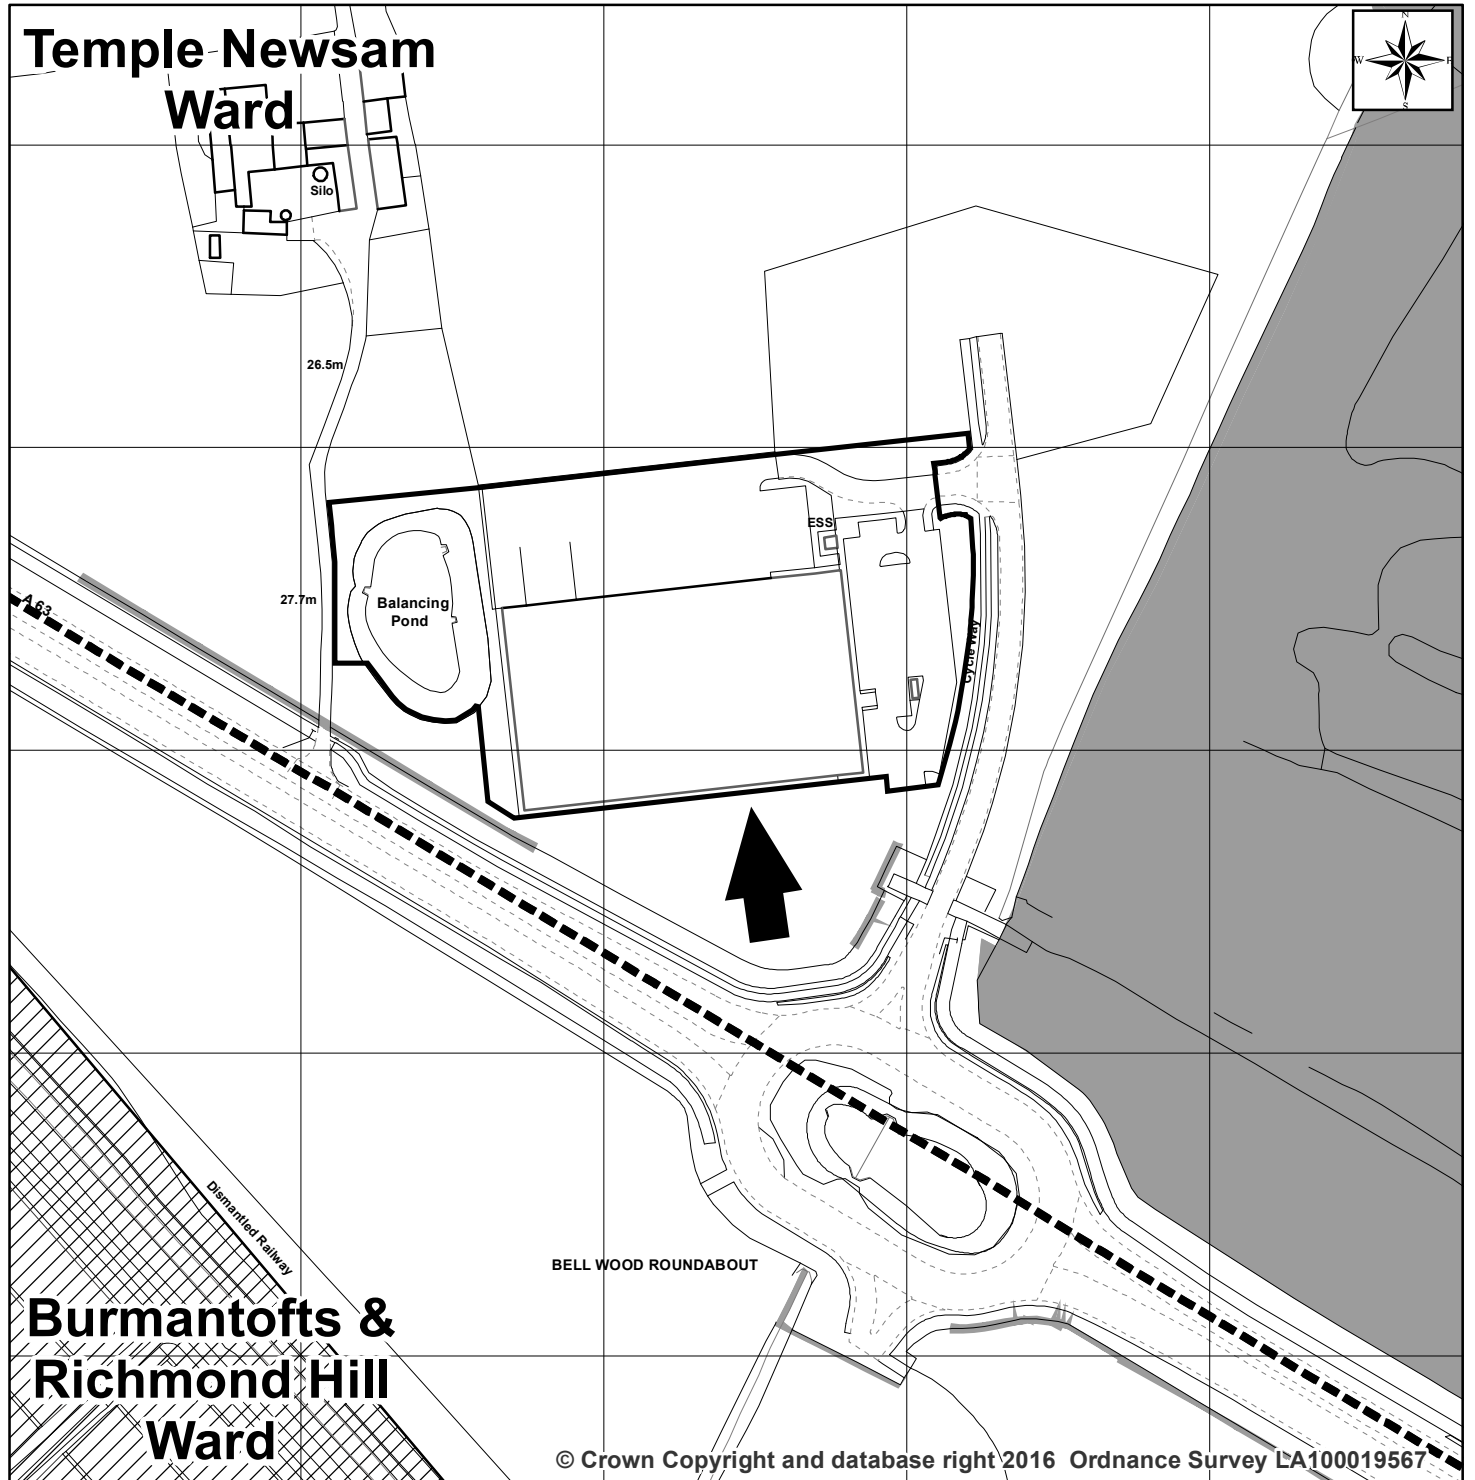

**UNIT 1  
SKELTON MOOR WAY  
HALTON  
LEEDS LS15**

**Temple Newsam  
Ward**

© Crown Copyright and database right 2016 Ordnance Survey LA100019567

← SUBJECT SITE

LAND OWNED BY  
LEEDS CITY COUNCIL

LAND LEASED OUT BY  
LEEDS CITY COUNCIL

LAND SOLD BY  
LEEDS CITY COUNCIL

LAND OWNED BY  
APPLICANT

WARD BOUNDARY

PREP BY M. CHRISTIAN

DATE SAVED: 12/05/2016

OS No: SE3431NW

SCALE 1:2,500

You are not permitted to copy, sub-licence, distribute or sell any of this data to third parties in any form.