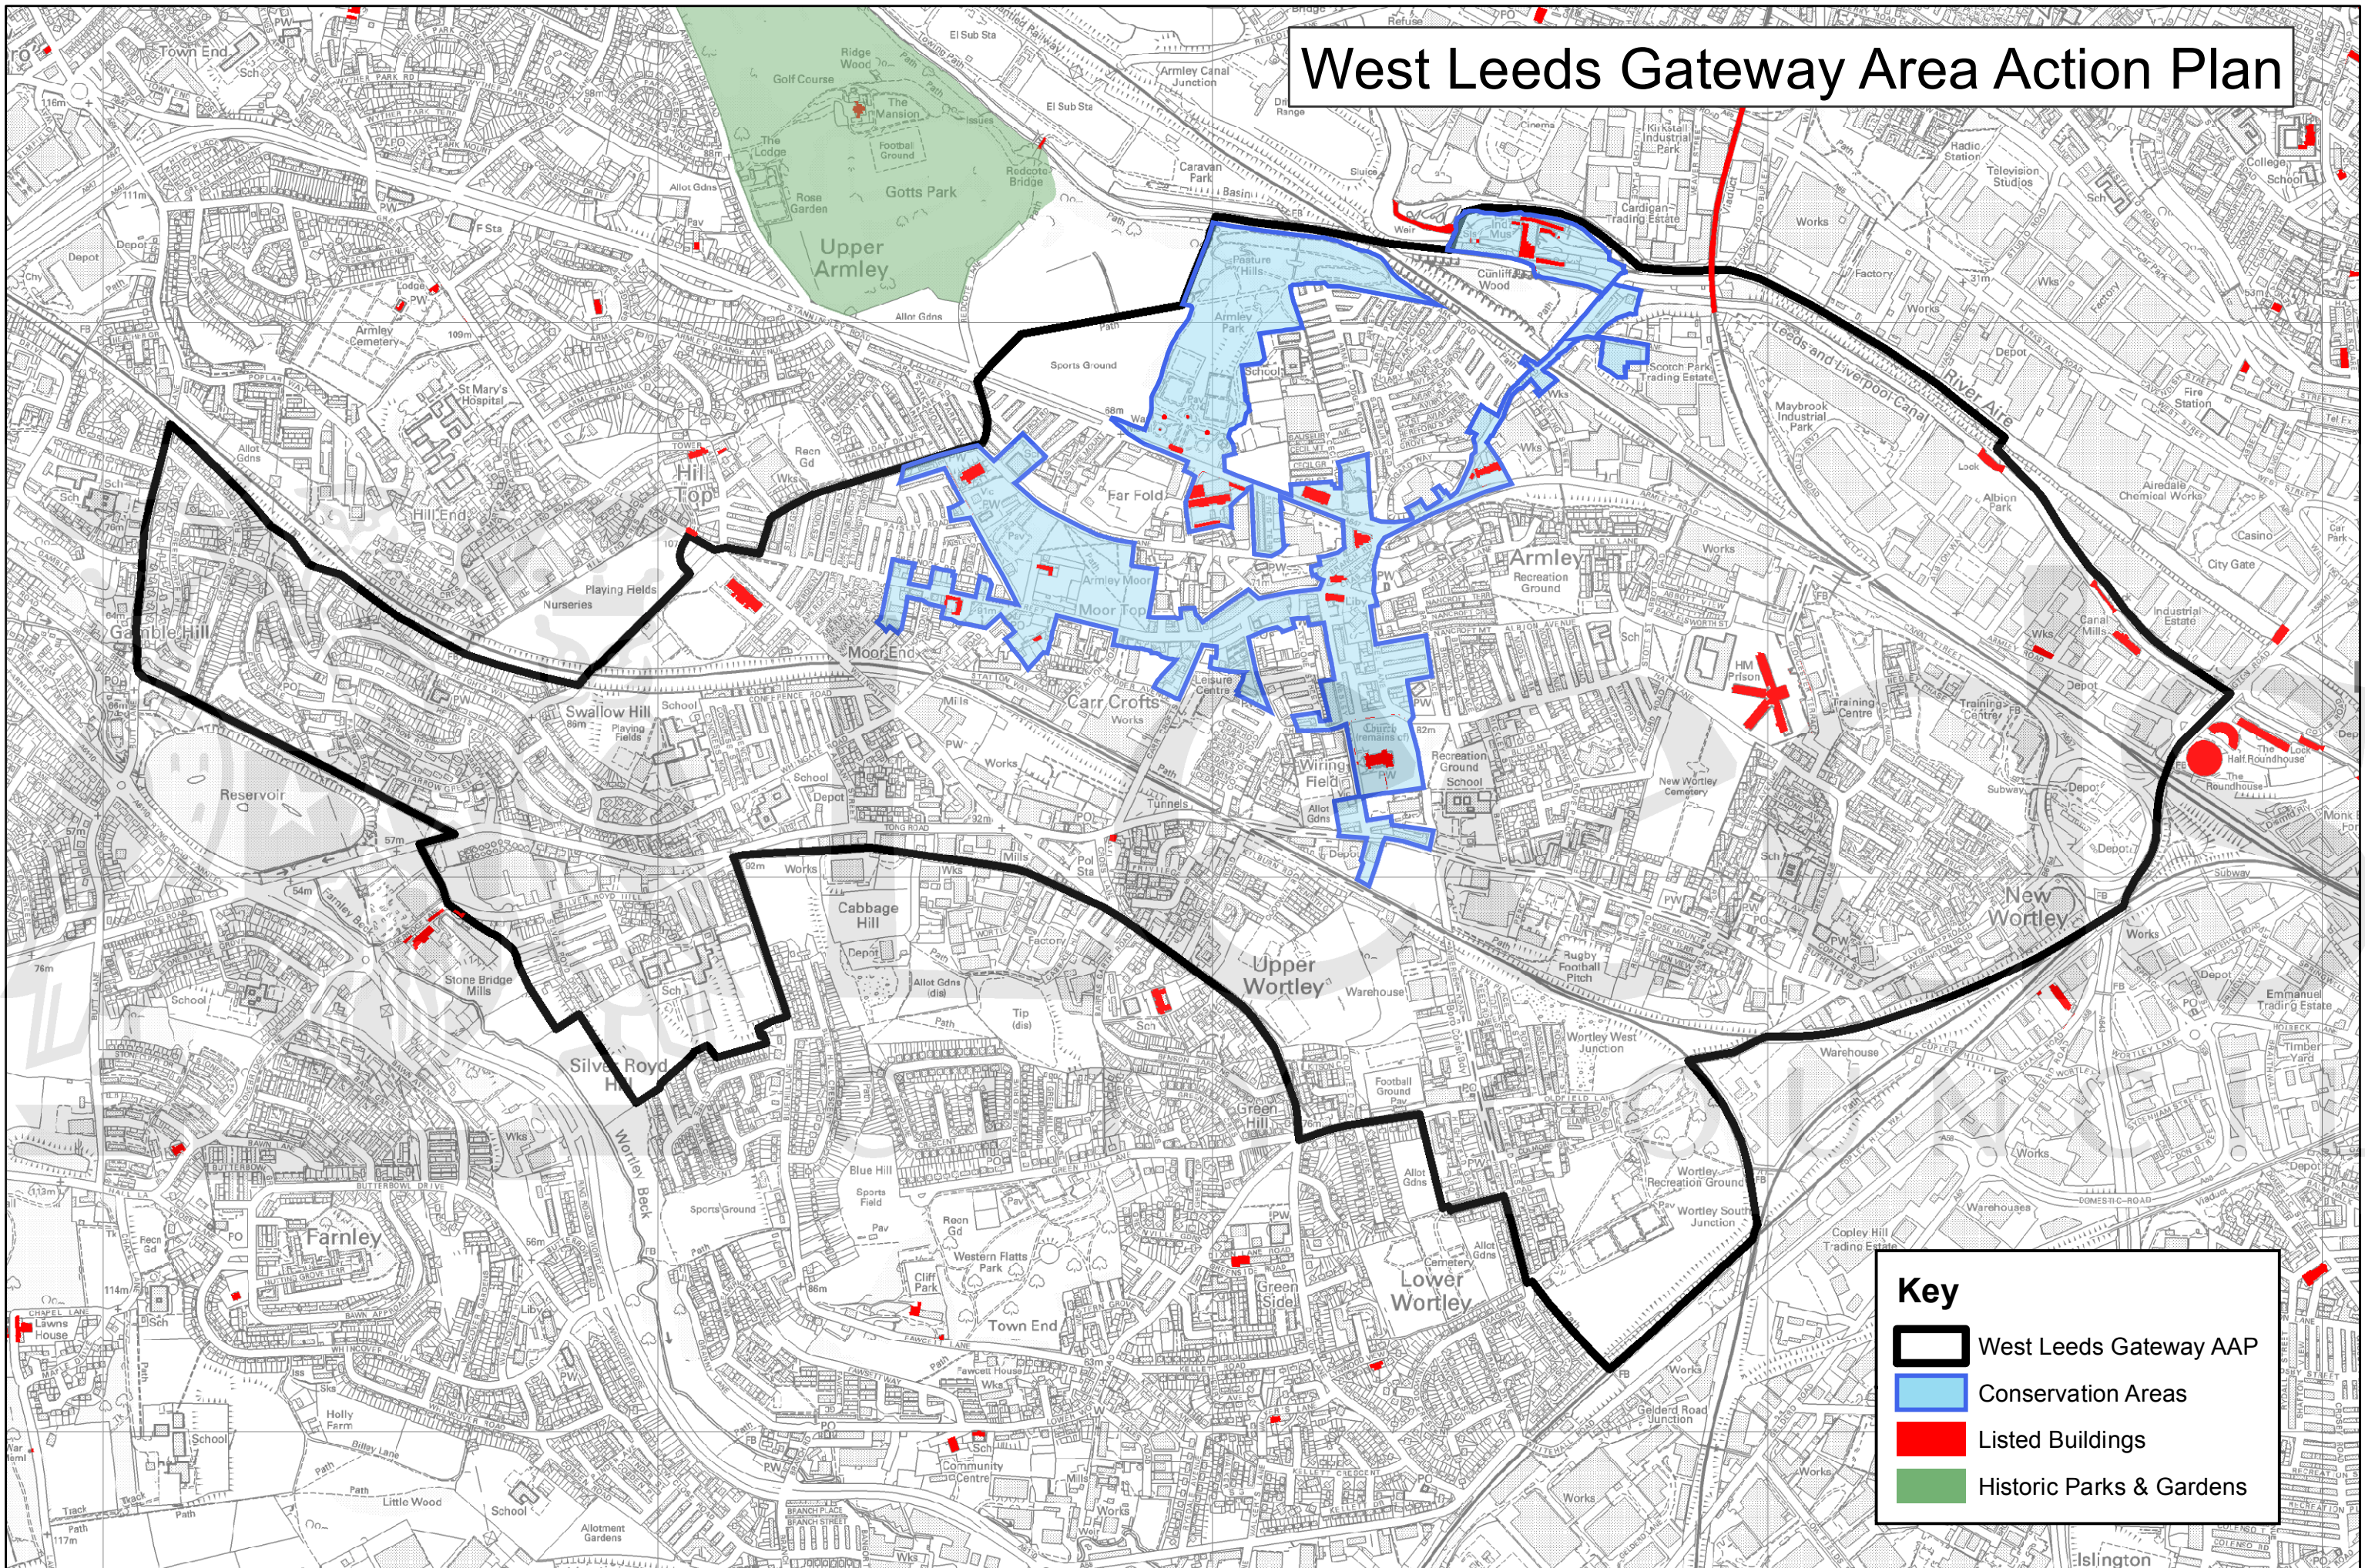

# West Leeds Gateway Area Action Plan

**Key**

- West Leeds Gateway AAP
- Conservation Areas
- Listed Buildings
- Historic Parks & Gardens