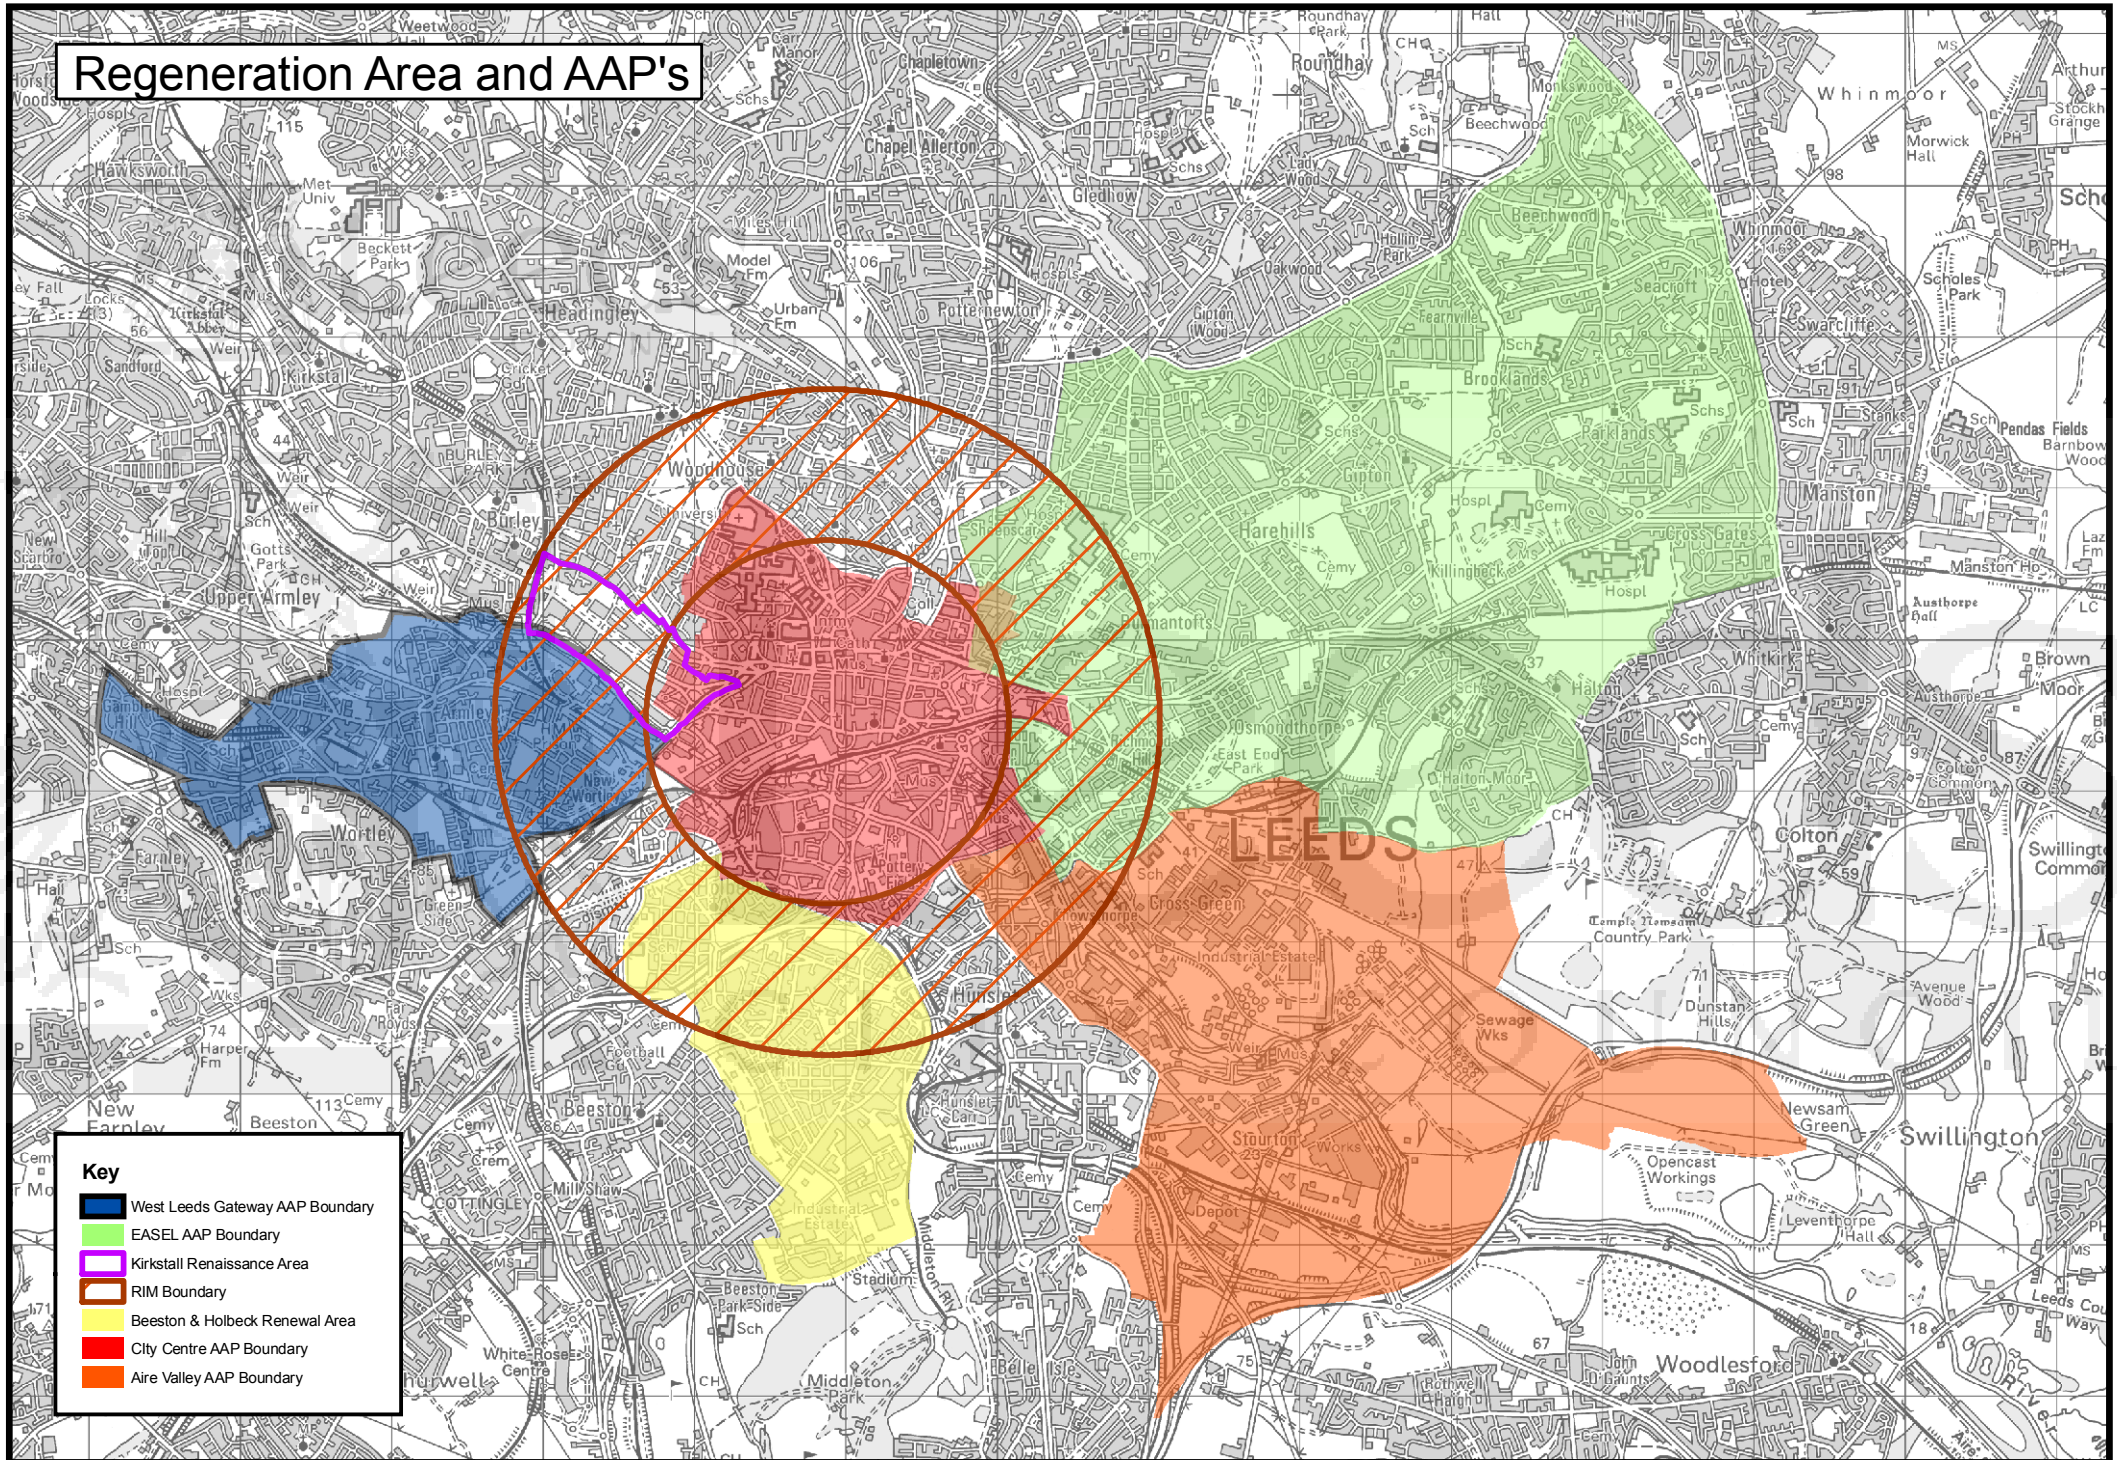

Regeneration Area and AAP's

Key

- West Leeds Gateway AAP Boundary
- EASEL AAP Boundary
- Kirkstall Renaissance Area
- RIM Boundary
- Beeston & Holbeck Renewal Area
- City Centre AAP Boundary
- Aire Valley AAP Boundary

THIS MAP (OR AN EXTRACT) IS AVAILABLE AT A LARGER SIZE
 PRODUCED BY COMMUNICATIONS, GRAPHICS & GIS MAPPING
 This map is based upon the Ordnance Survey's Digital data with the permission of the Ordnance Survey on behalf of the Controller of Her Majesty's Stationery Office.
 (c) Unauthorised reproduction infringes Crown Copyright and may lead to prosecution or civil proceedings.
 (c) Crown Copyright. All rights reserved. Leeds City Council O.S. Licence No. - 100019567 - 2007