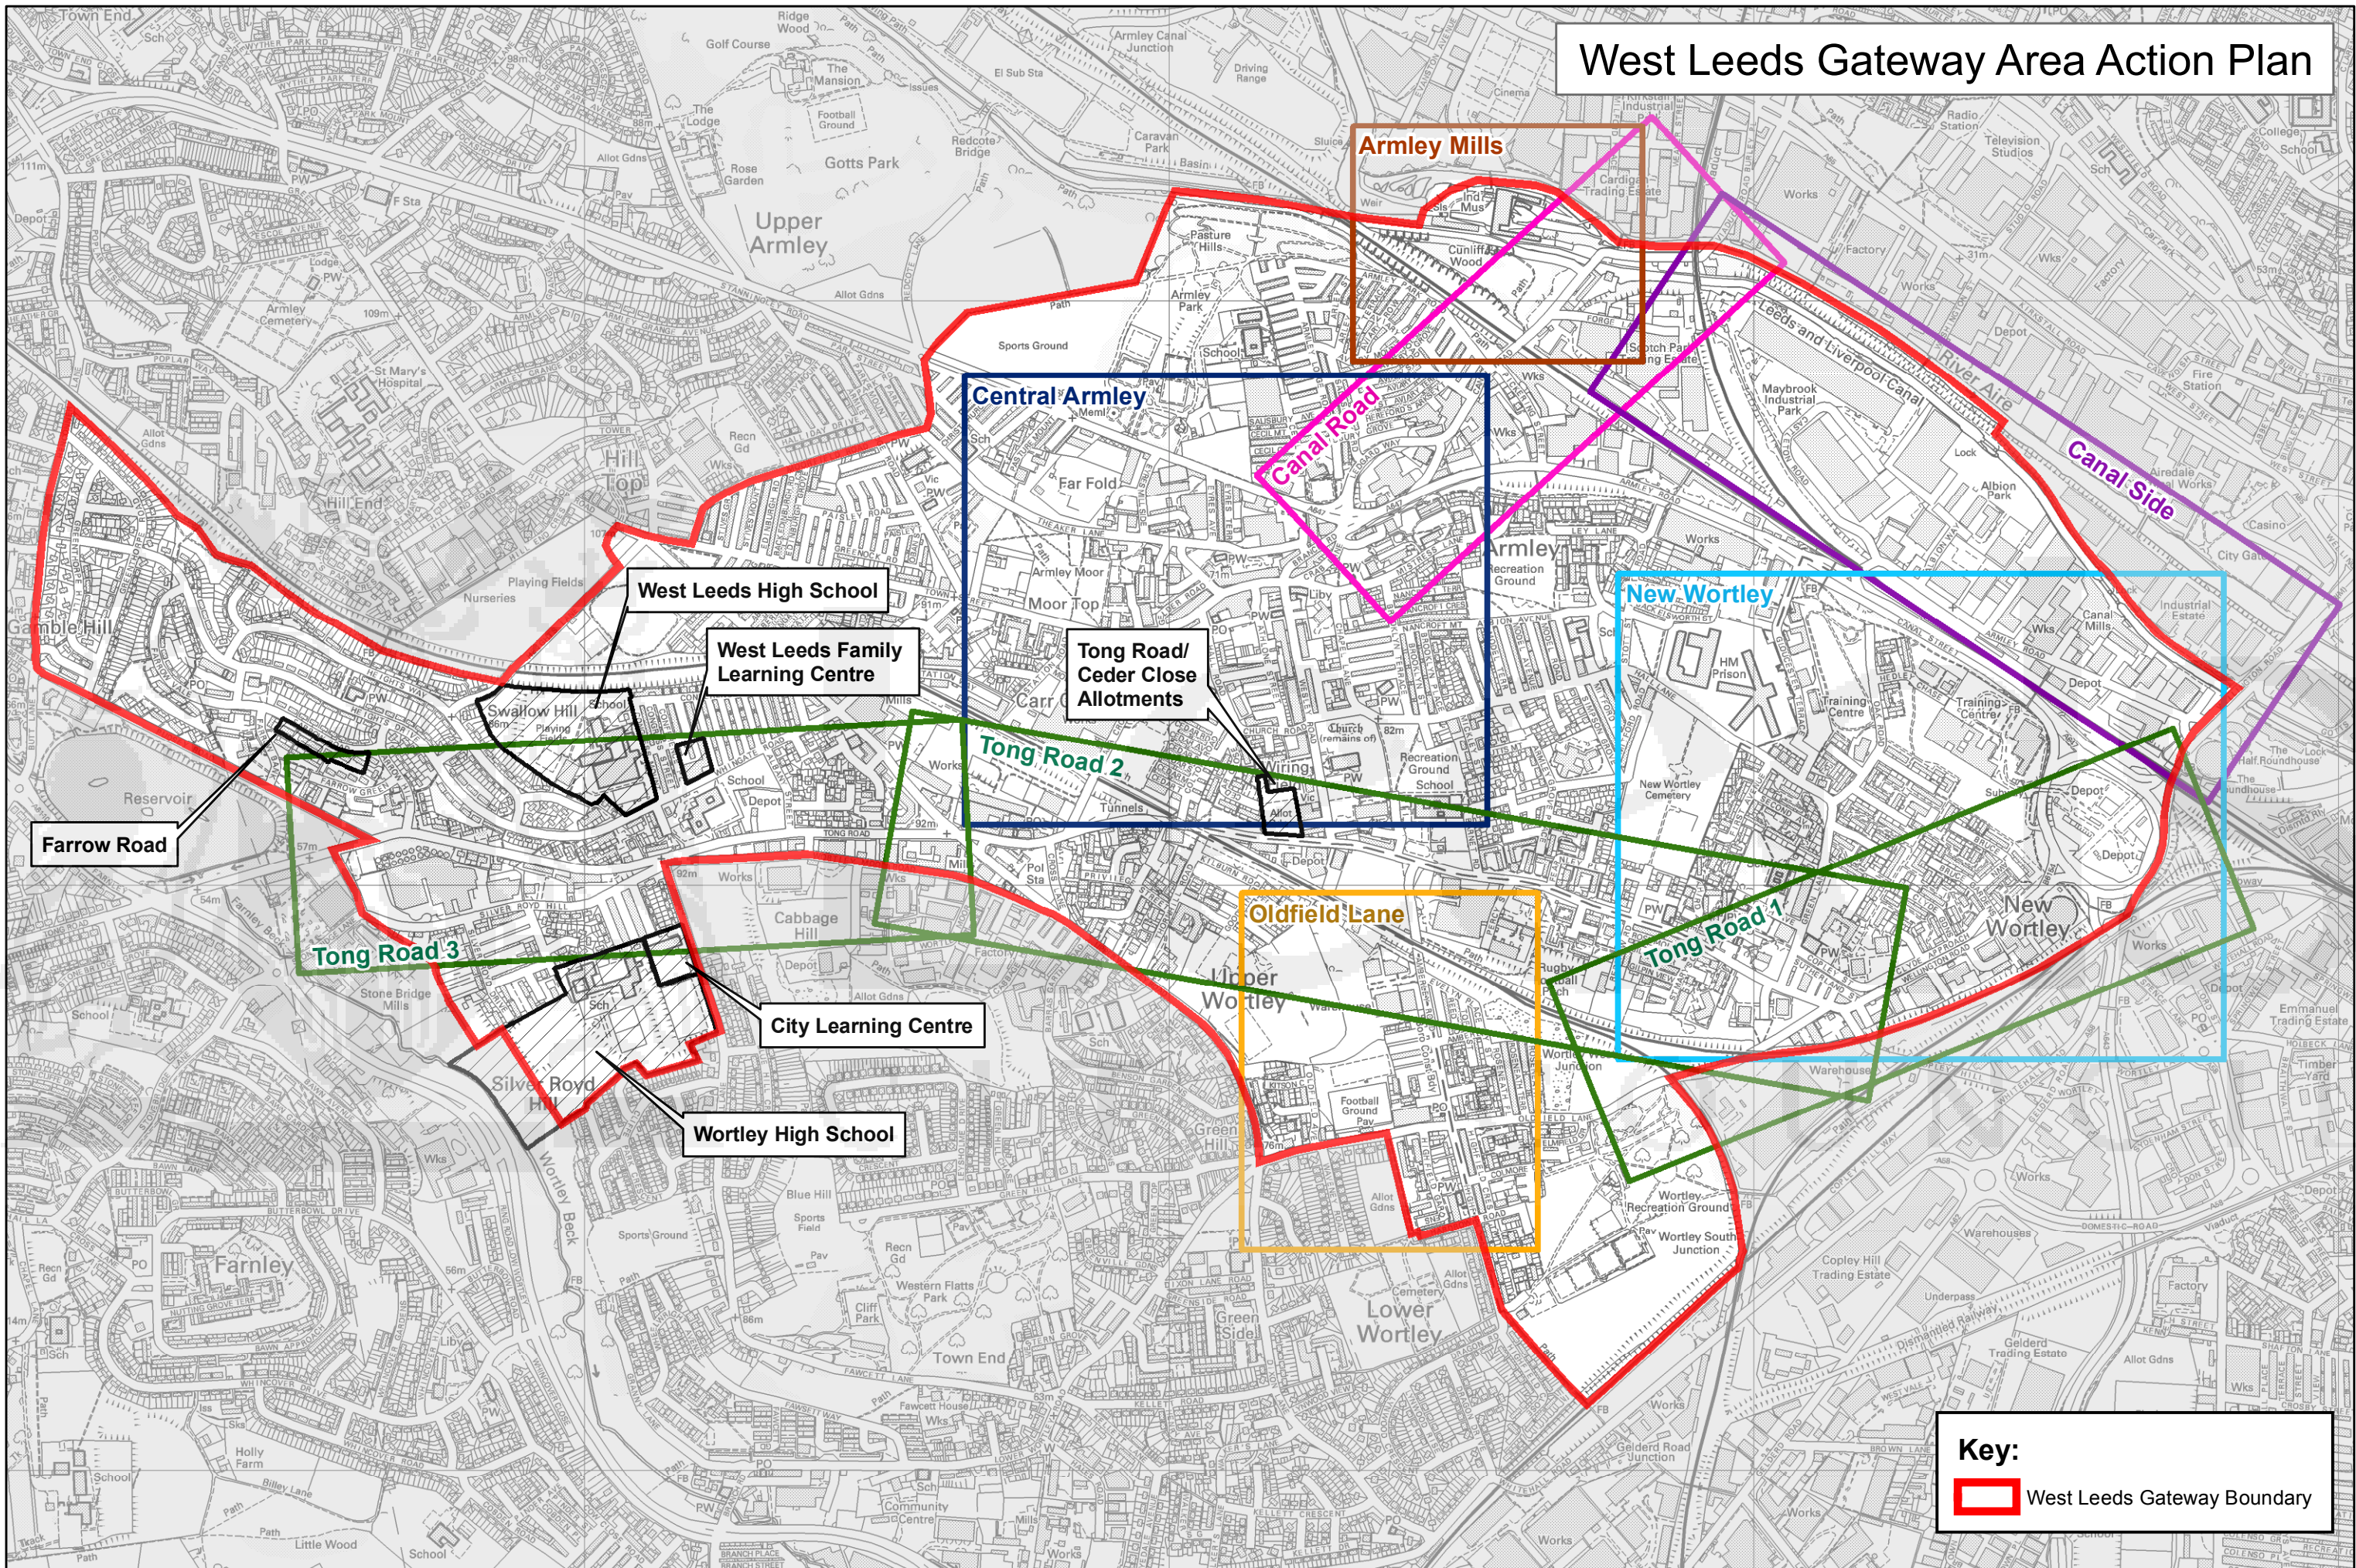

West Leeds Gateway Area Action Plan

Key:
 West Leeds Gateway Boundary