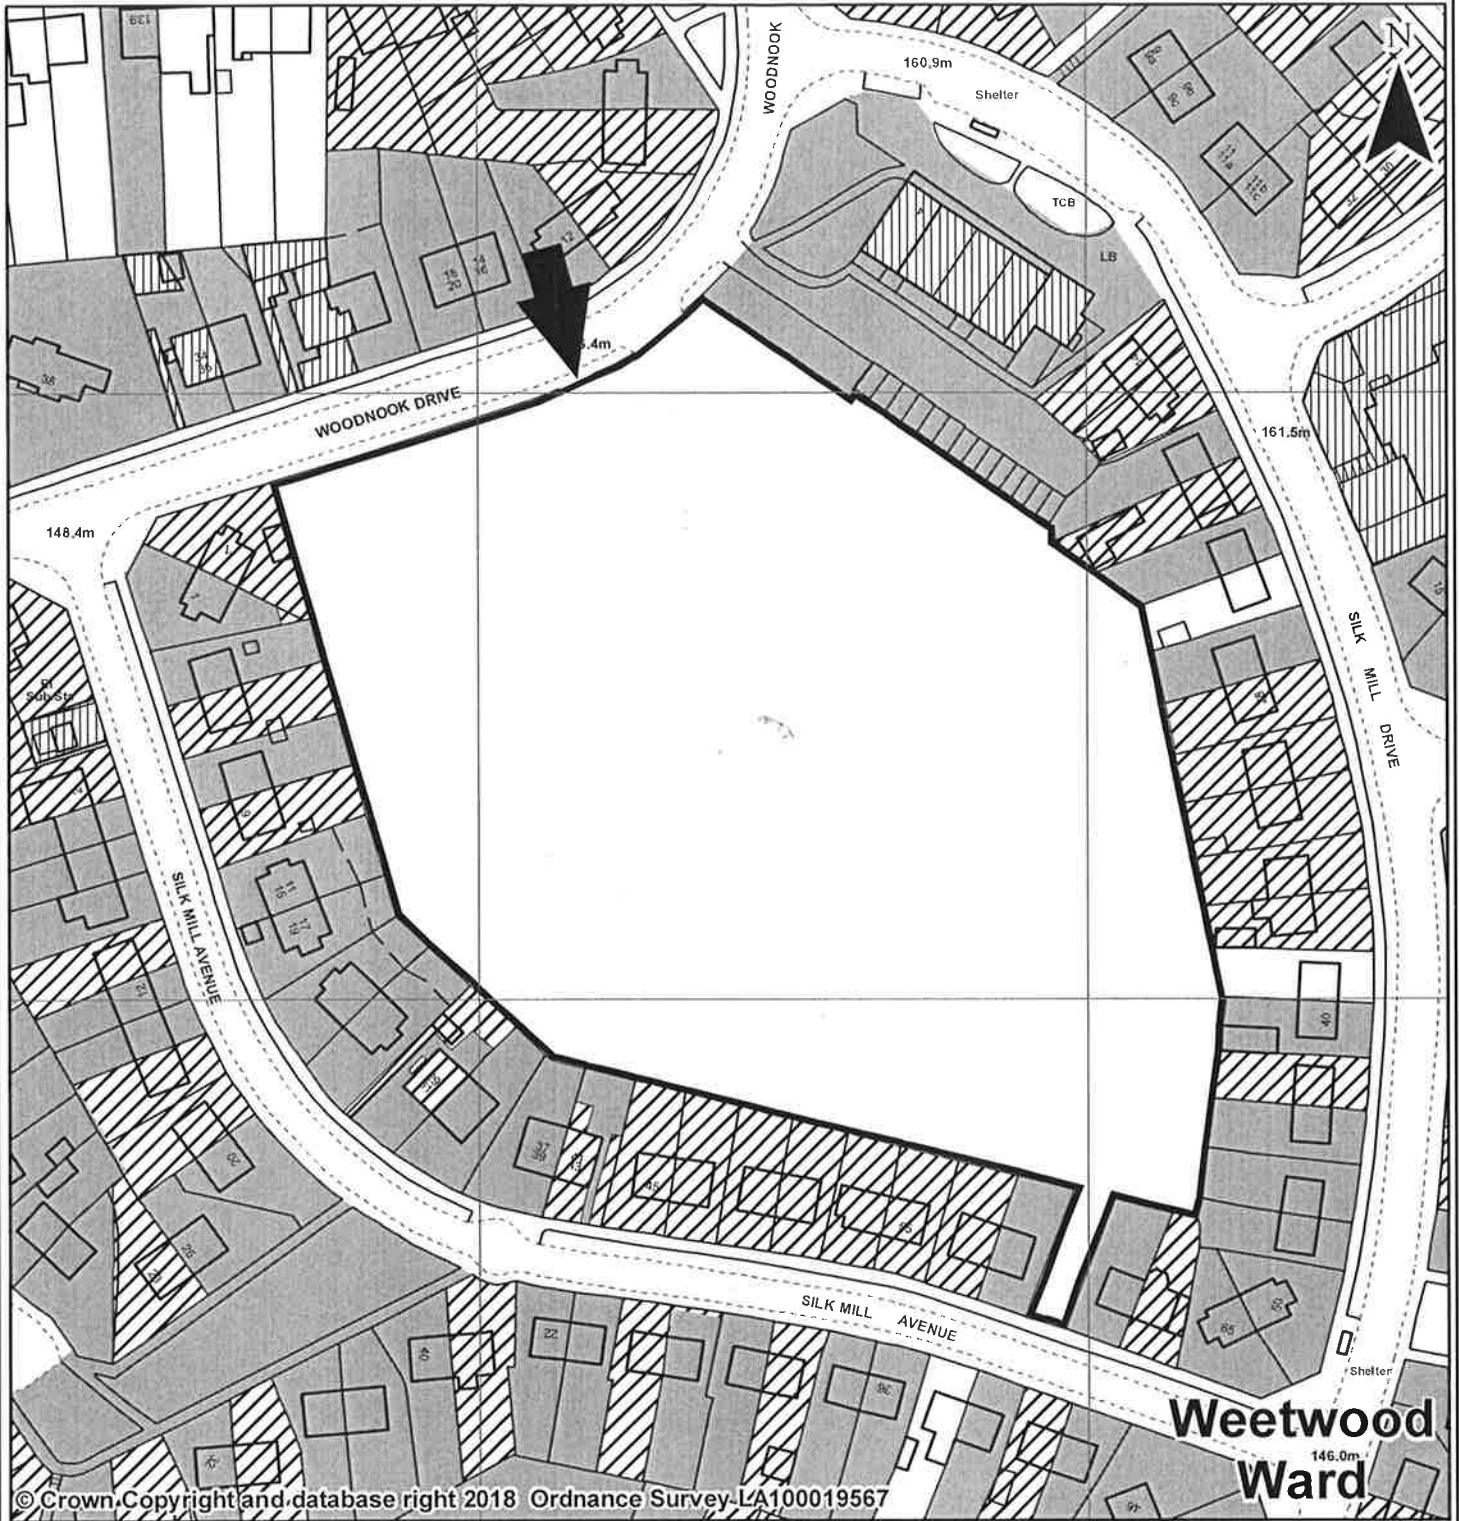

SPRINGWELL LEEDS NORTH  
WOODNOOK DRIVE  
COOKRIDGE  
LEEDS LS16

SUBJECT SITE

WARD BOUNDARY

LAND OWNED BY LEEDS CITY COUNCIL

LAND SOLD BY LEEDS CITY COUNCIL

LAND LEASED OUT BY LEEDS CITY COUNCIL

PREP BY J Sohanpall  
DATE SAVED: 21/08/2018  
OS No: SE2539  
SCALE 1:1,250

**PLAN No 19424/A**

You are not permitted to copy, sub-licence, distribute or sell any of this data to third parties in any form.  
Produced by Land Records, City Development, Leeds City Council