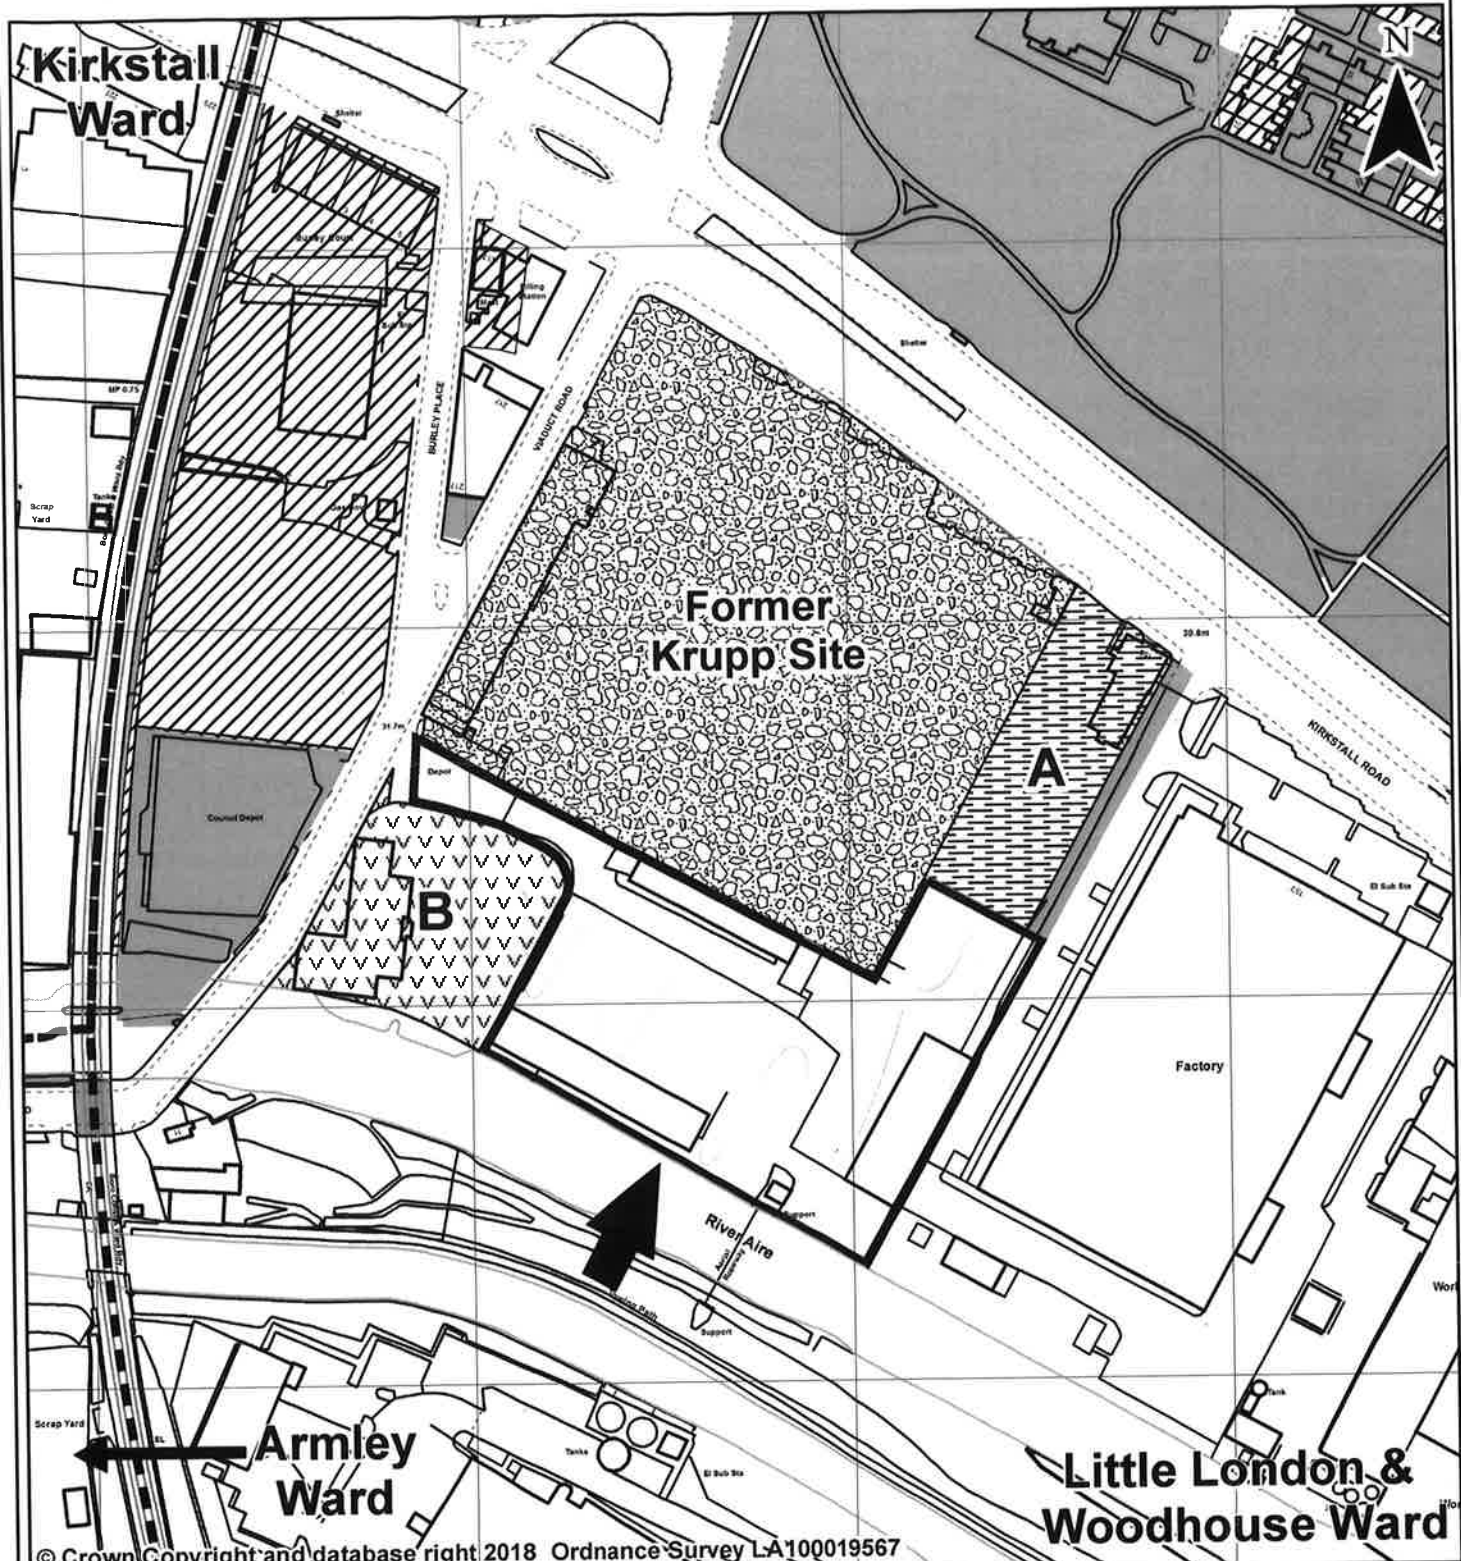

**VIADUCT ROAD
KIRKSTALL
LEEDS LS5**

© Crown Copyright and database right 2018 Ordnance Survey LA100019567

- ← SUBJECT SITE**
- WARD BOUNDARY**
- LAND OWNED BY LEEDS CITY COUNCIL**
- LAND SOLD BY LEEDS CITY COUNCIL**
- LAND LEASED OUT BY LEEDS CITY COUNCIL**

PREP BY M. CHRISTIAN
 DATE SAVED: 07/09/2018
 OS No: SE2834
 SCALE 1:2,000
PLAN No 18909/C

You are not permitted to copy, sub-licence, distribute or sell any of this data to third parties in any form.
 Produced by Land Records, City Development, Leeds City Council