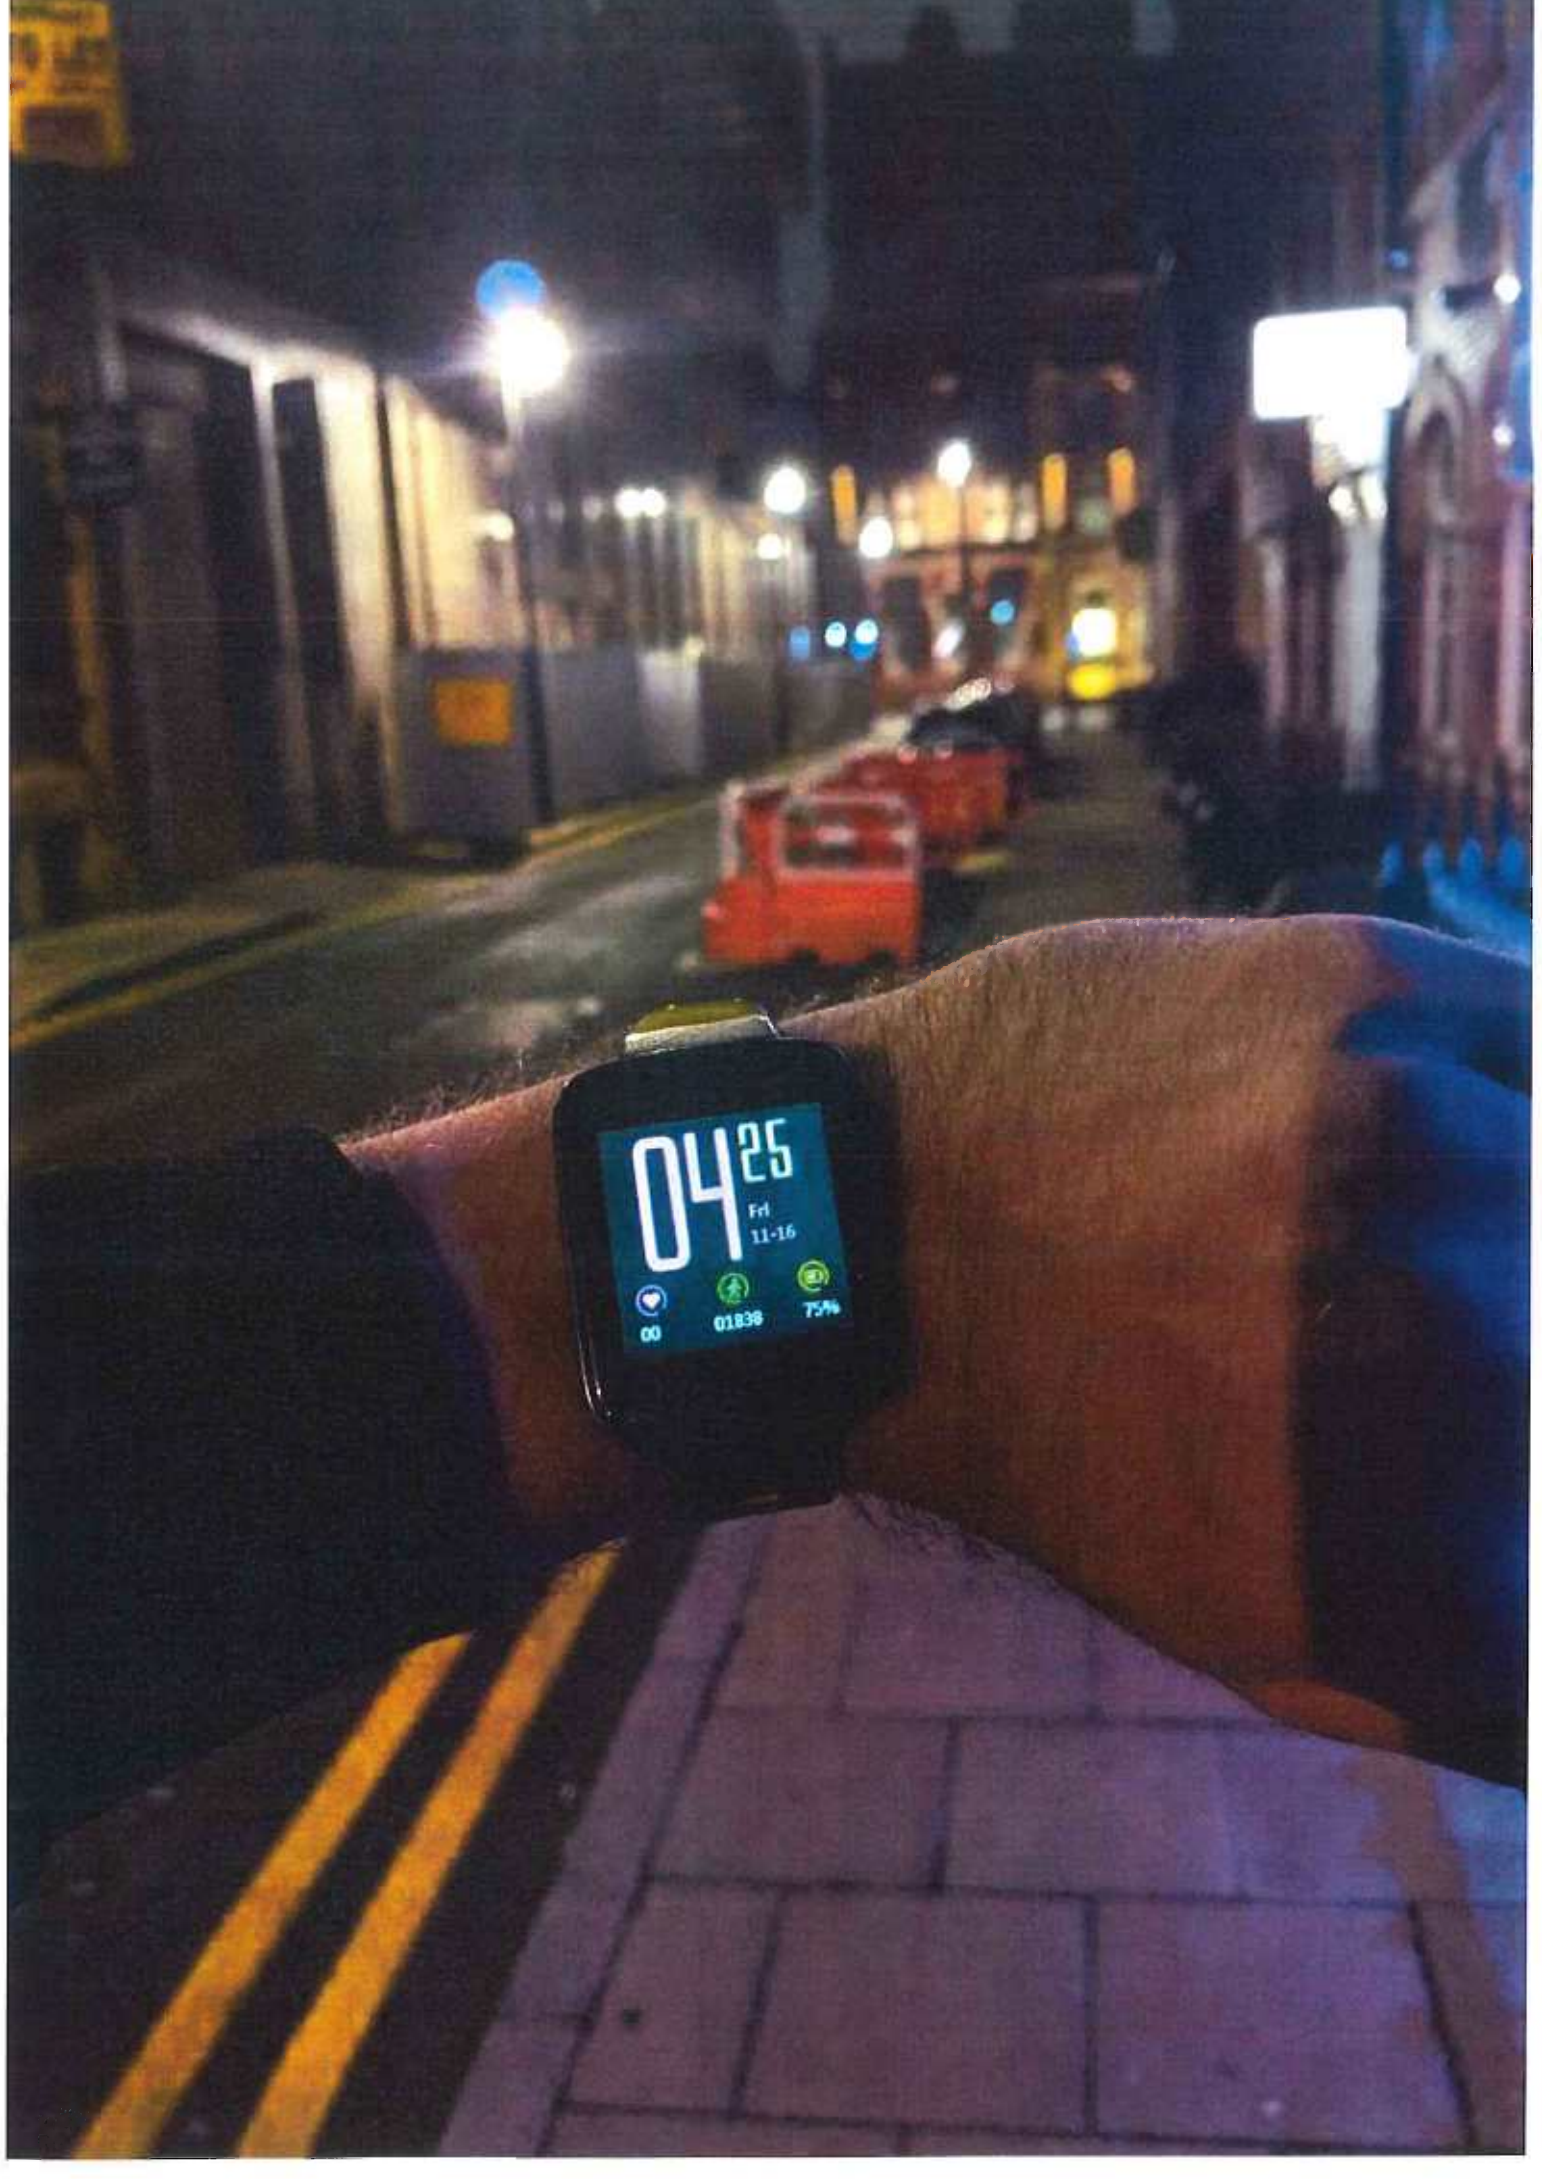

04²⁵
Fri
11-16

00 01836 75%