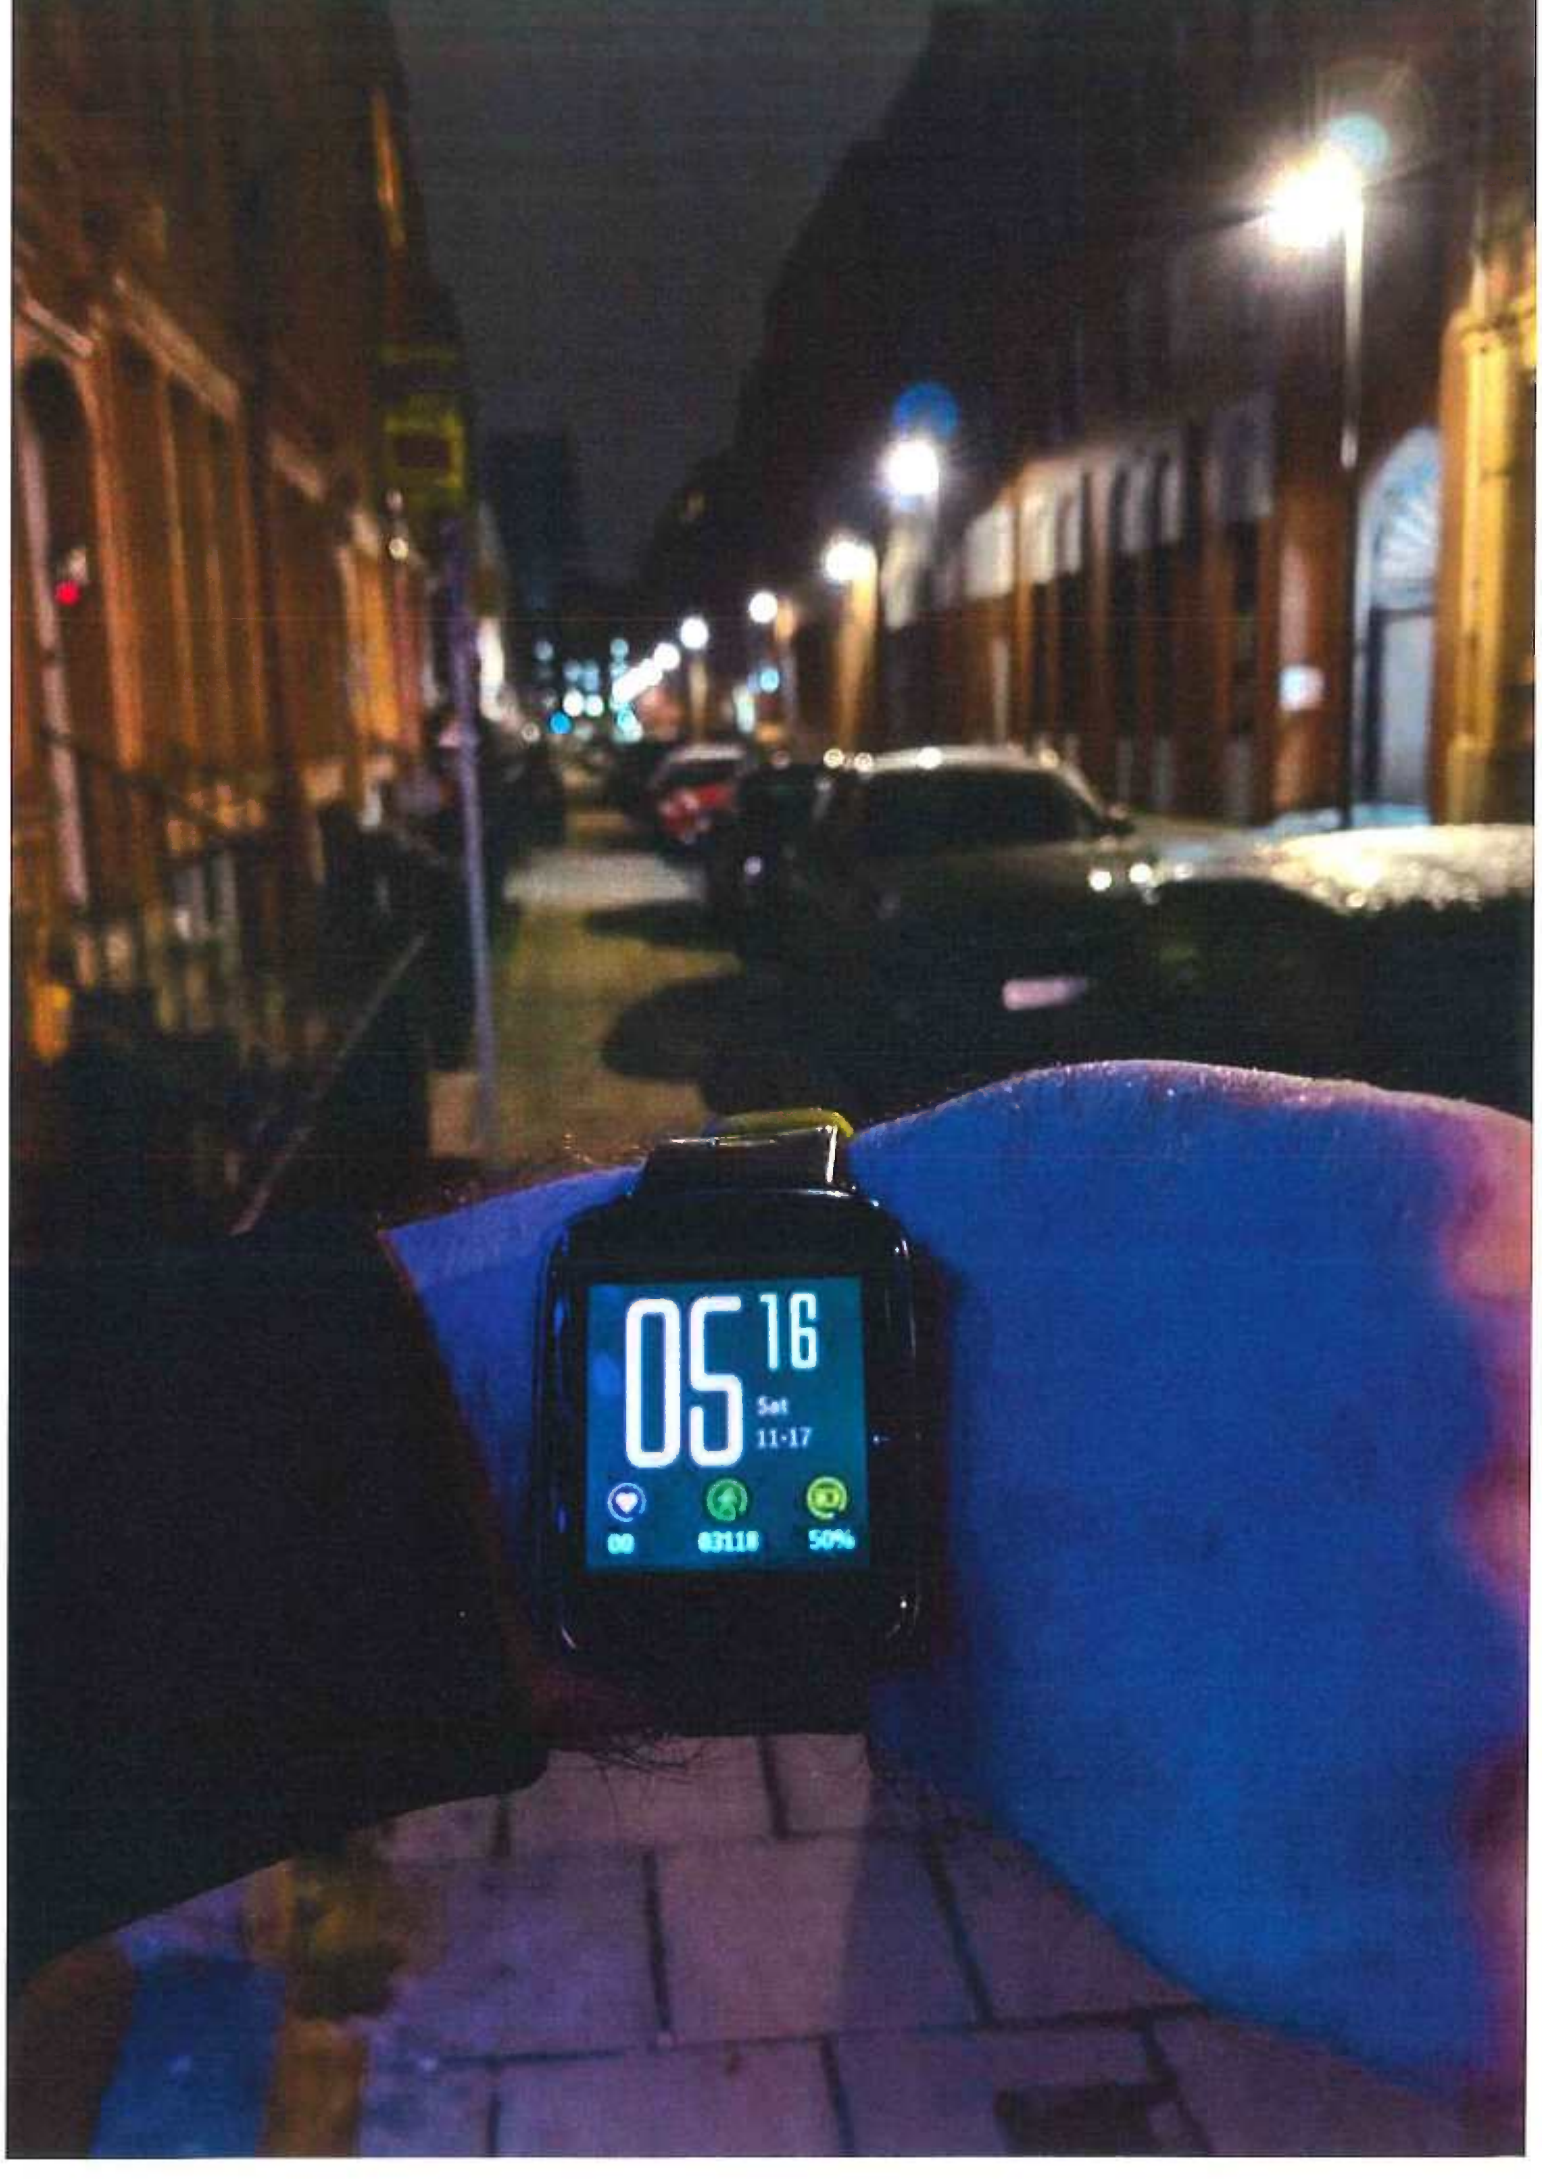

04:13
Wed
11-14

00 05713 75%

04²⁵
Fri
11-16

00 01836 75%

05:16
Sat
11-17

00 0318 50%

05:57

Sun

11-11

02290

75%

06:09
Sun
11-18

00 02967 100%

The image shows a close-up of a black smartwatch with a brown fabric strap. The watch face is illuminated and displays the time 06:09 in large white digits. Below the time, it shows 'Sun' and '11-18'. At the bottom, there are three icons: a heart rate icon with '00', a walking person icon with '02967', and a battery icon with '100%'. The background is a blurred night street with streetlights.