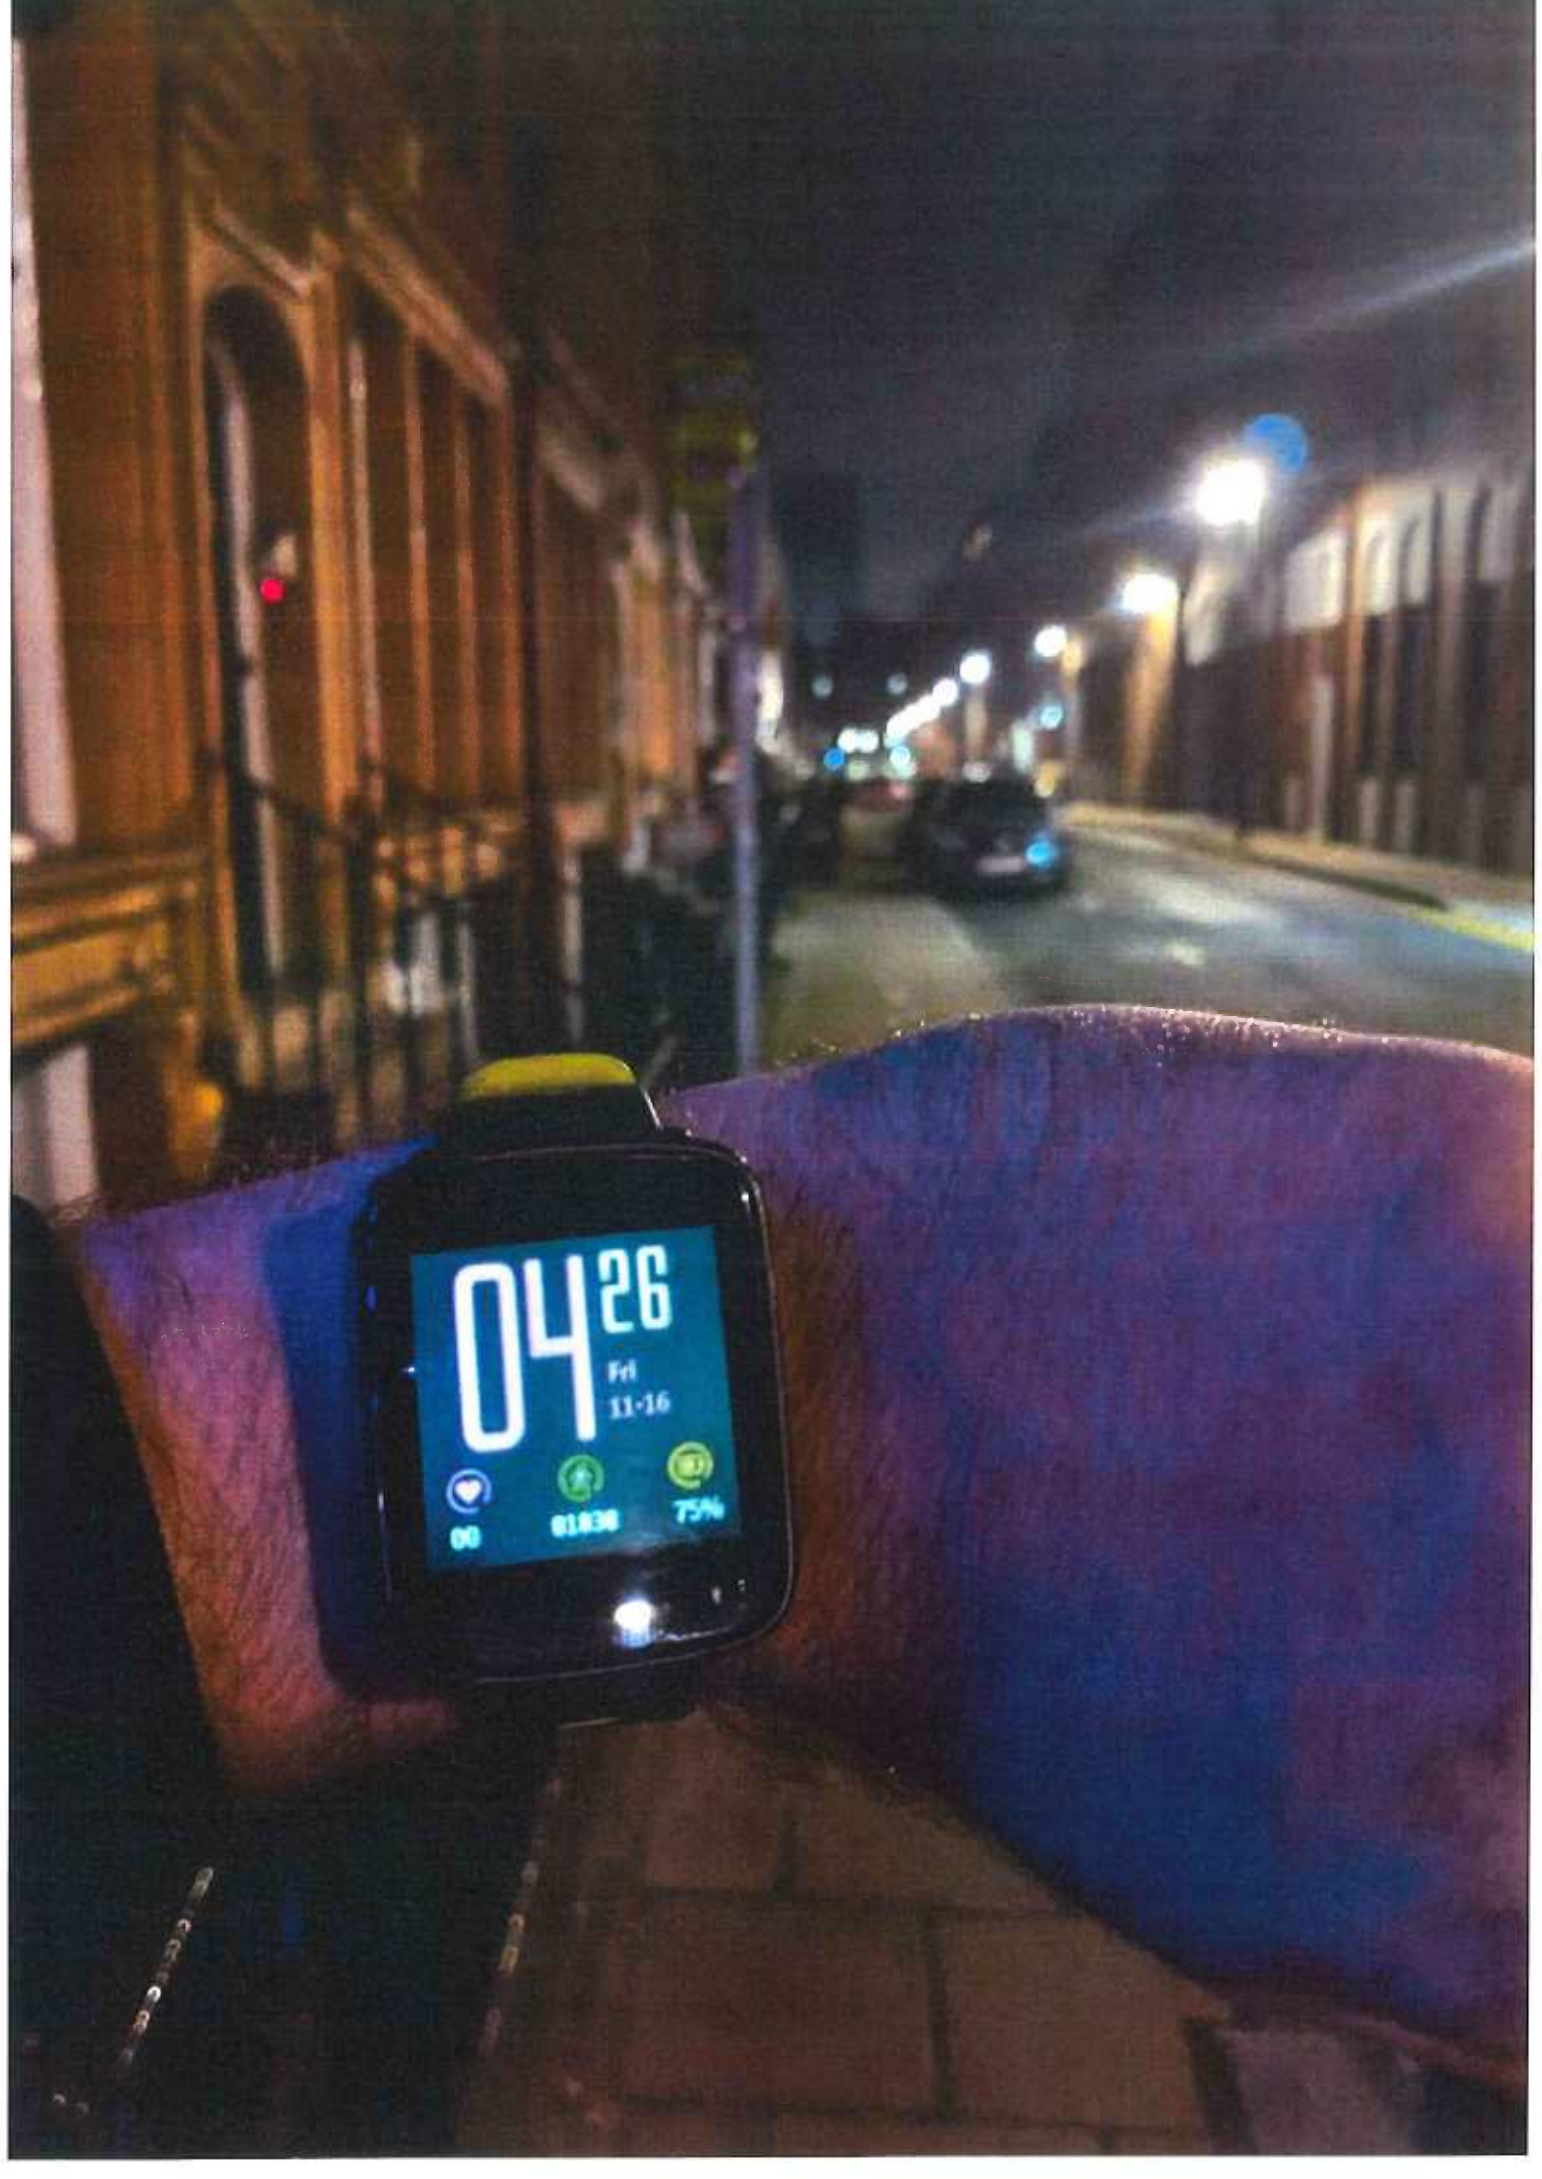

04:13
Wed
11-14

00 05713 75%

04²⁵
Fri
11-16

00 01836 75%

05:16
Sat
11-17

00 0318 50%

05:57

Sun

11-11

02290

75%

06:09
Sun
11-18

00 02967 100%

The image shows a close-up of a black smartwatch with a brown fabric strap. The watch face is illuminated and displays the time 06:09 in large white digits. Below the time, it shows 'Sun' and '11-18'. At the bottom, there are three icons: a heart rate icon with '00', a walking person icon with '02967', and a battery icon with '100%'. The background is a blurred night street with streetlights.