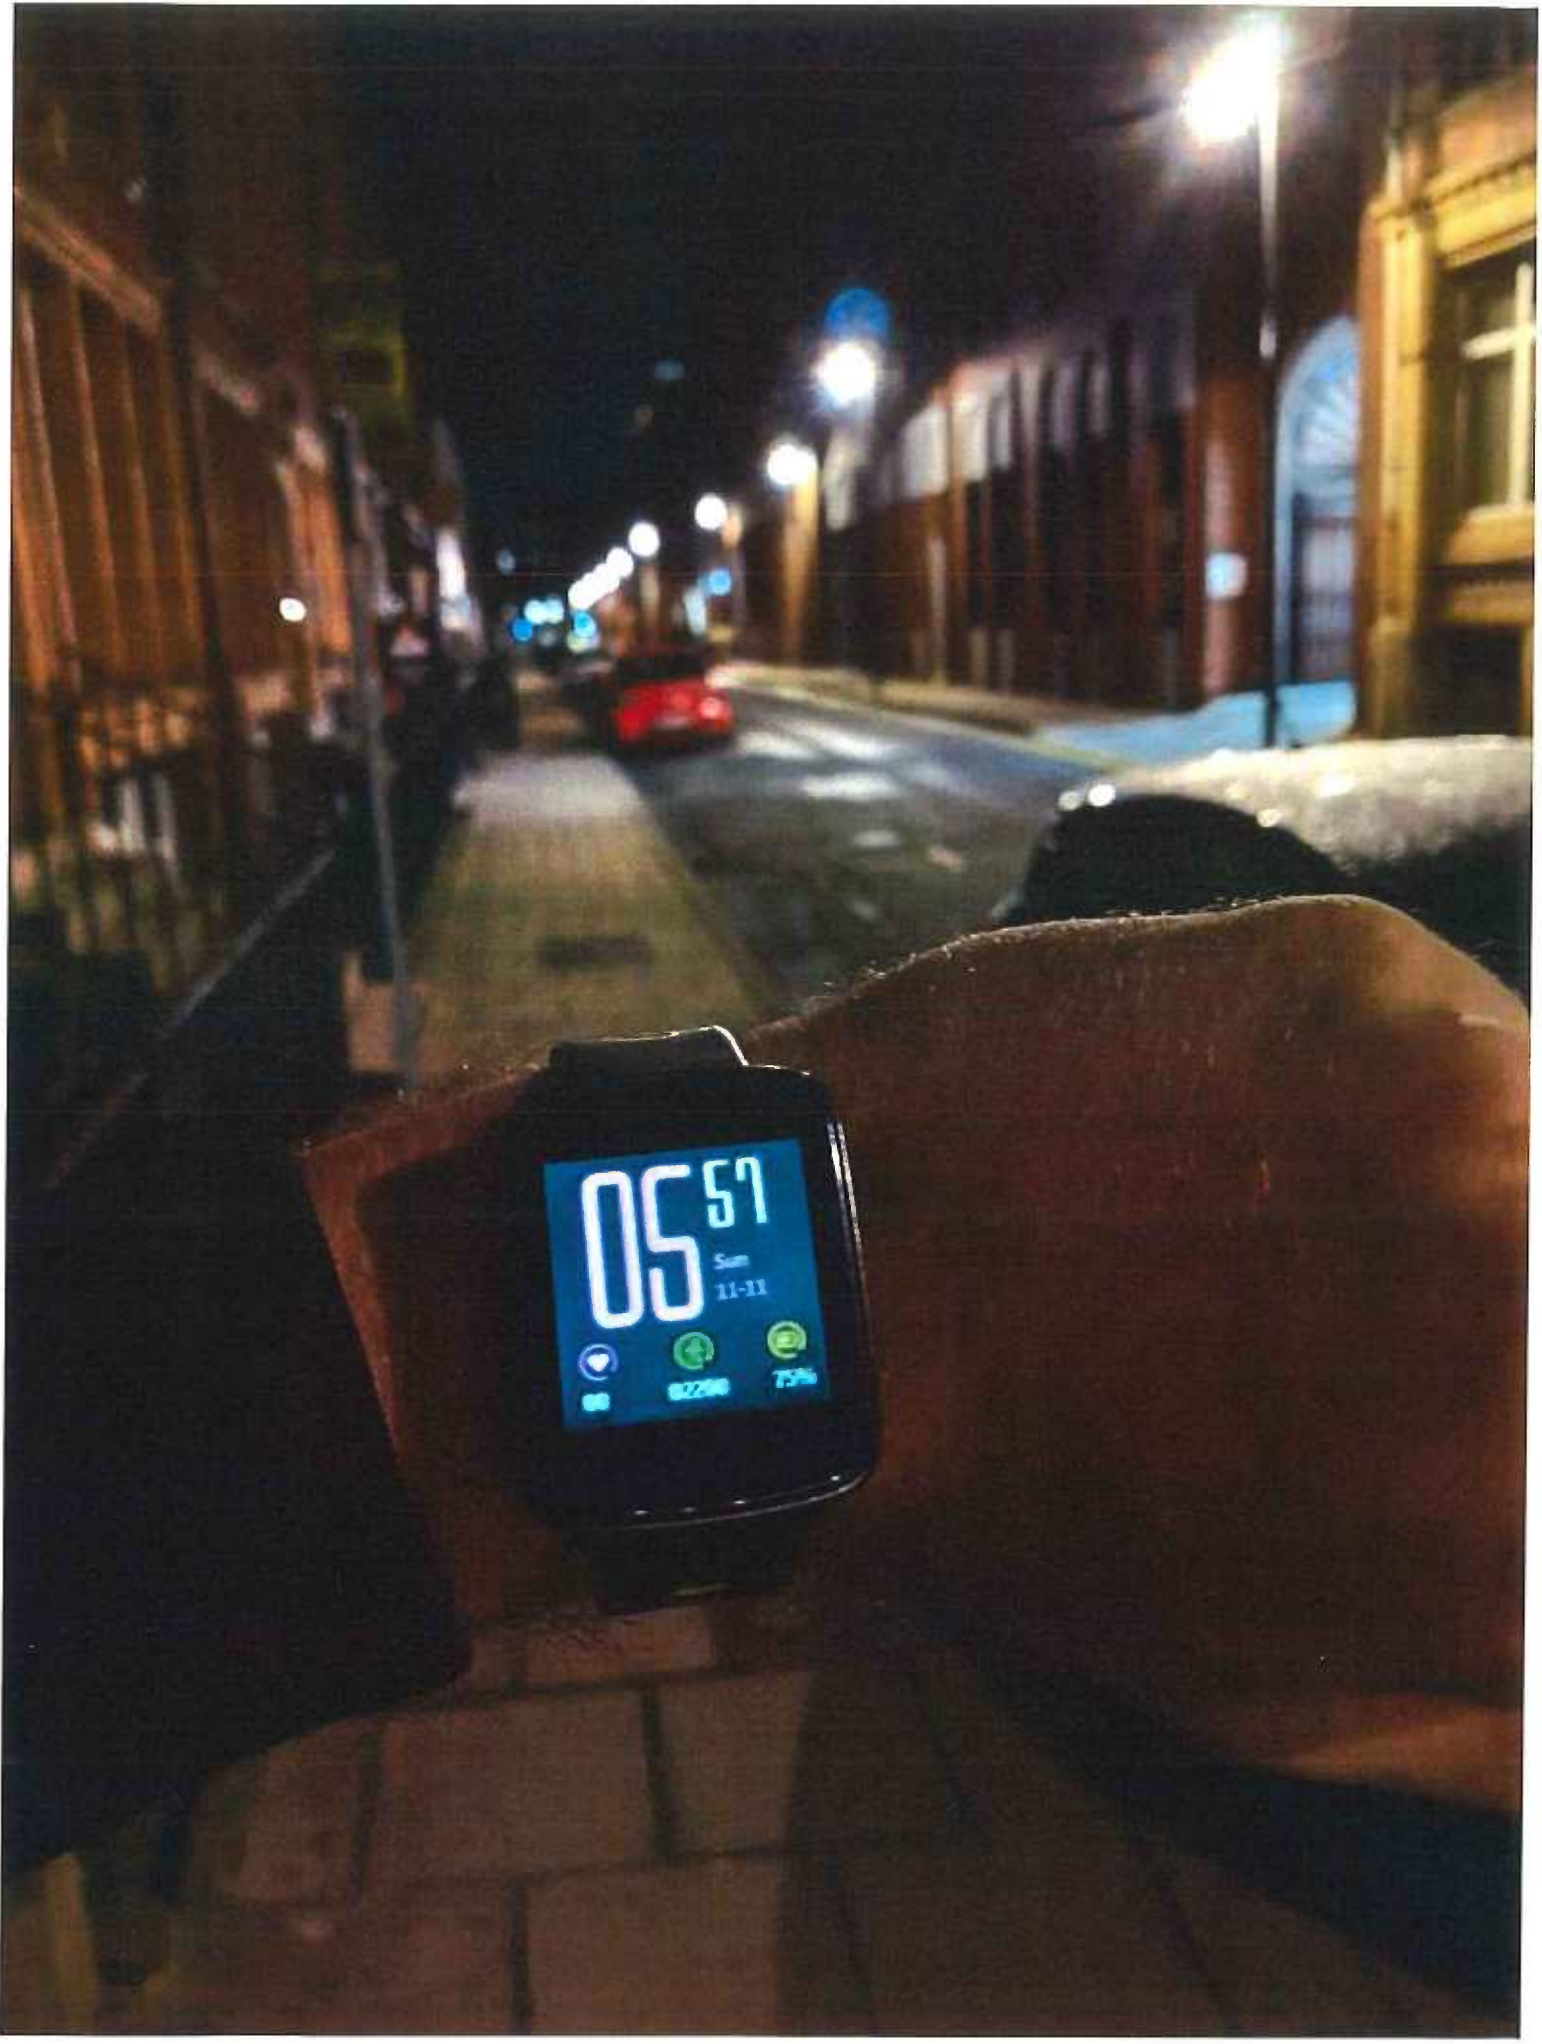

05:57

Sun

11-11

02290

75%