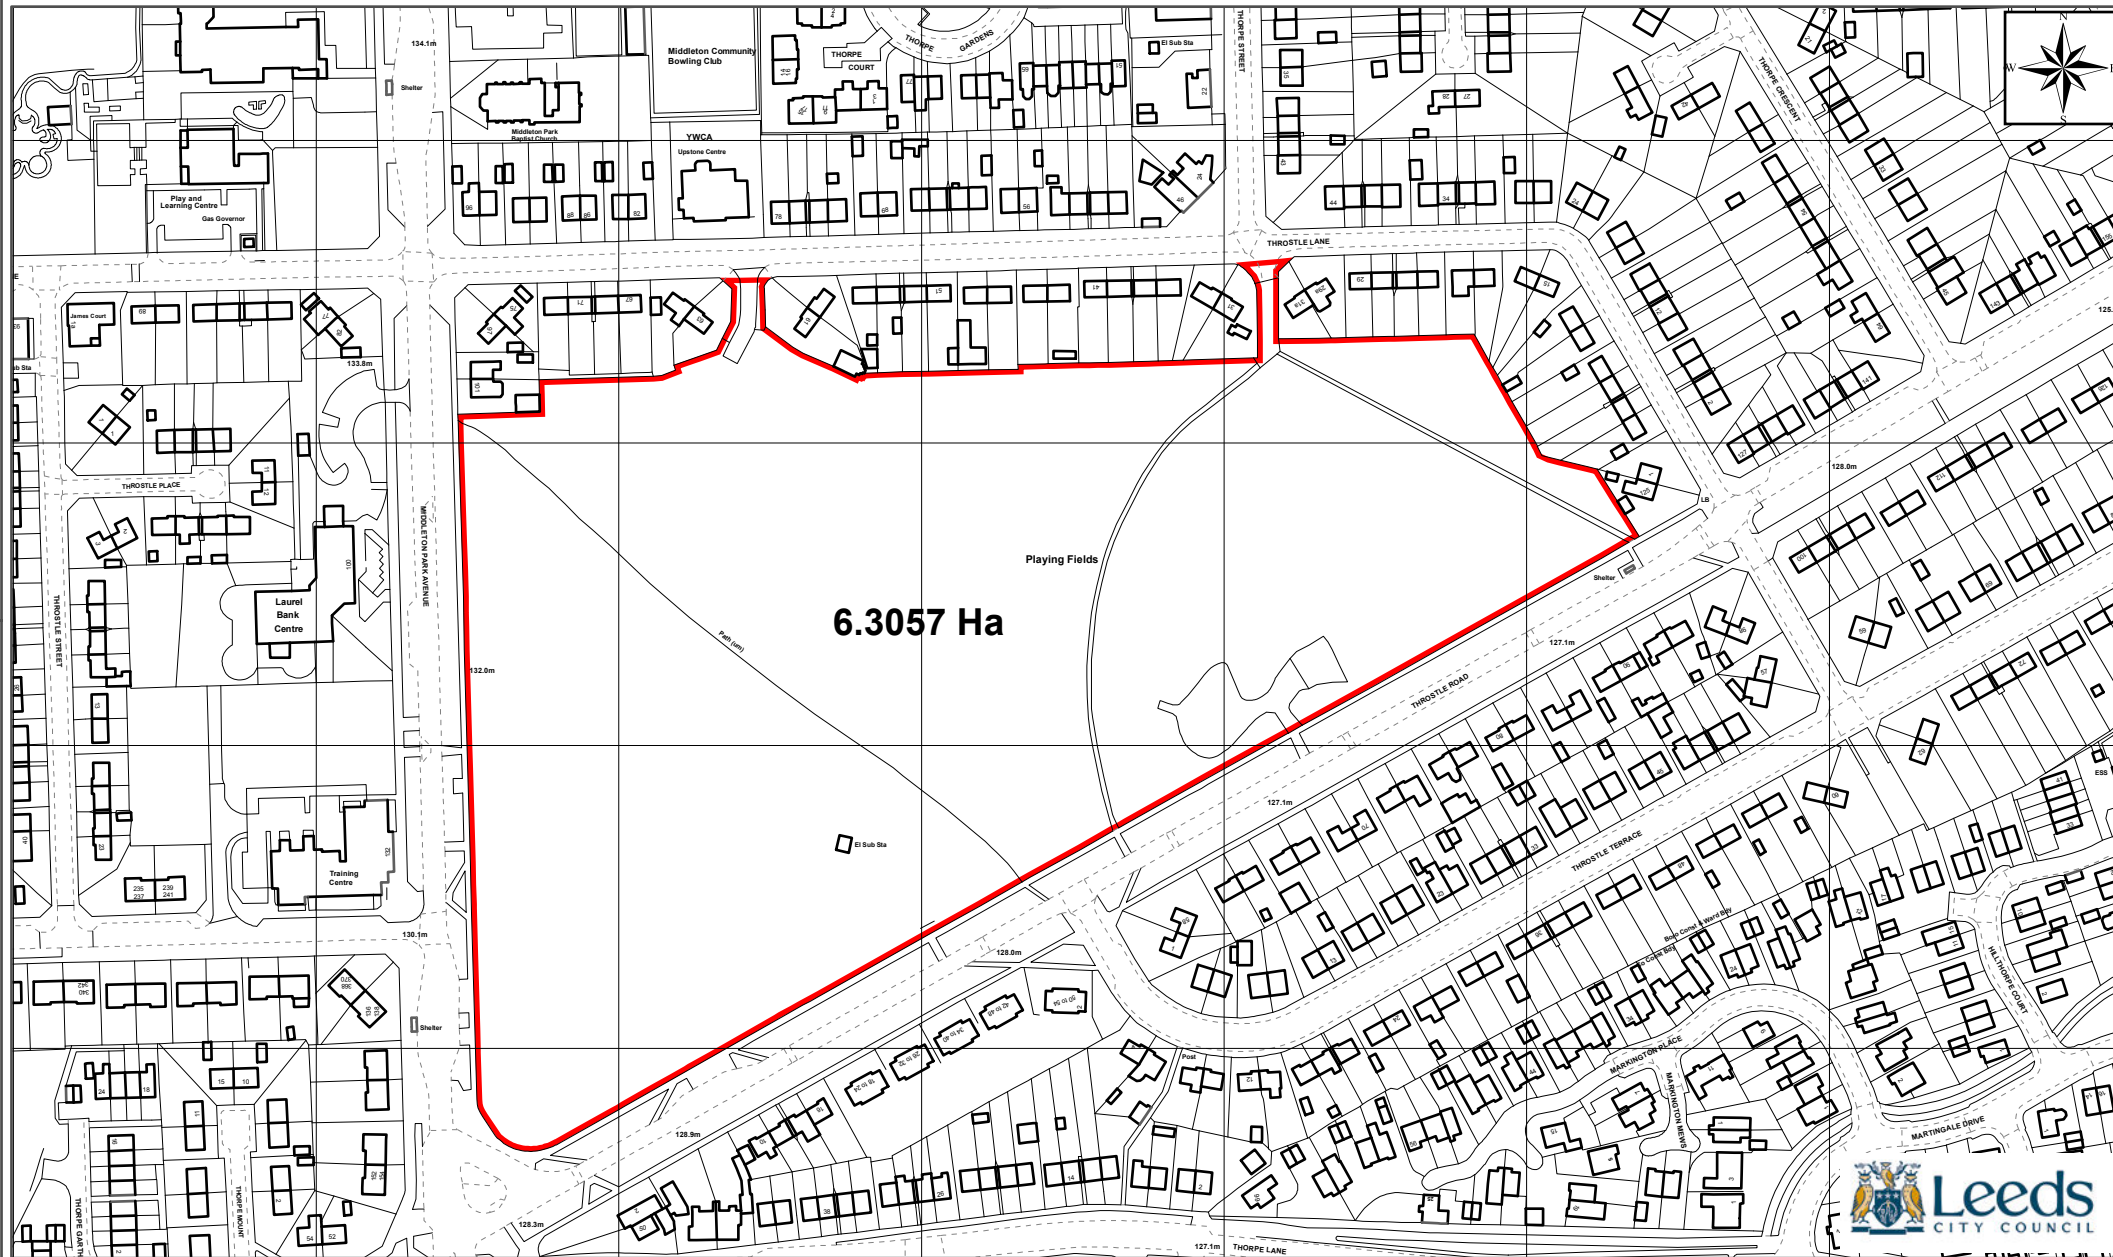

THROSTLE RECREATION GROUND/THROSTLE MOUNT
MIDDLETON
LEEDS LS10

© Crown Copyright and database right 2018 Ordnance Survey LA100019567

You are not permitted to copy, sub-licence, distribute or sell any of this data to third parties in any form.
Produced by Land Records, City Development, Leeds City Council

Prepared By - M. CHRISTIAN

Date: - 28/08/2018

O.S No - SE3027SW

SCALE - 1:2,500

PLAN No 17111/L