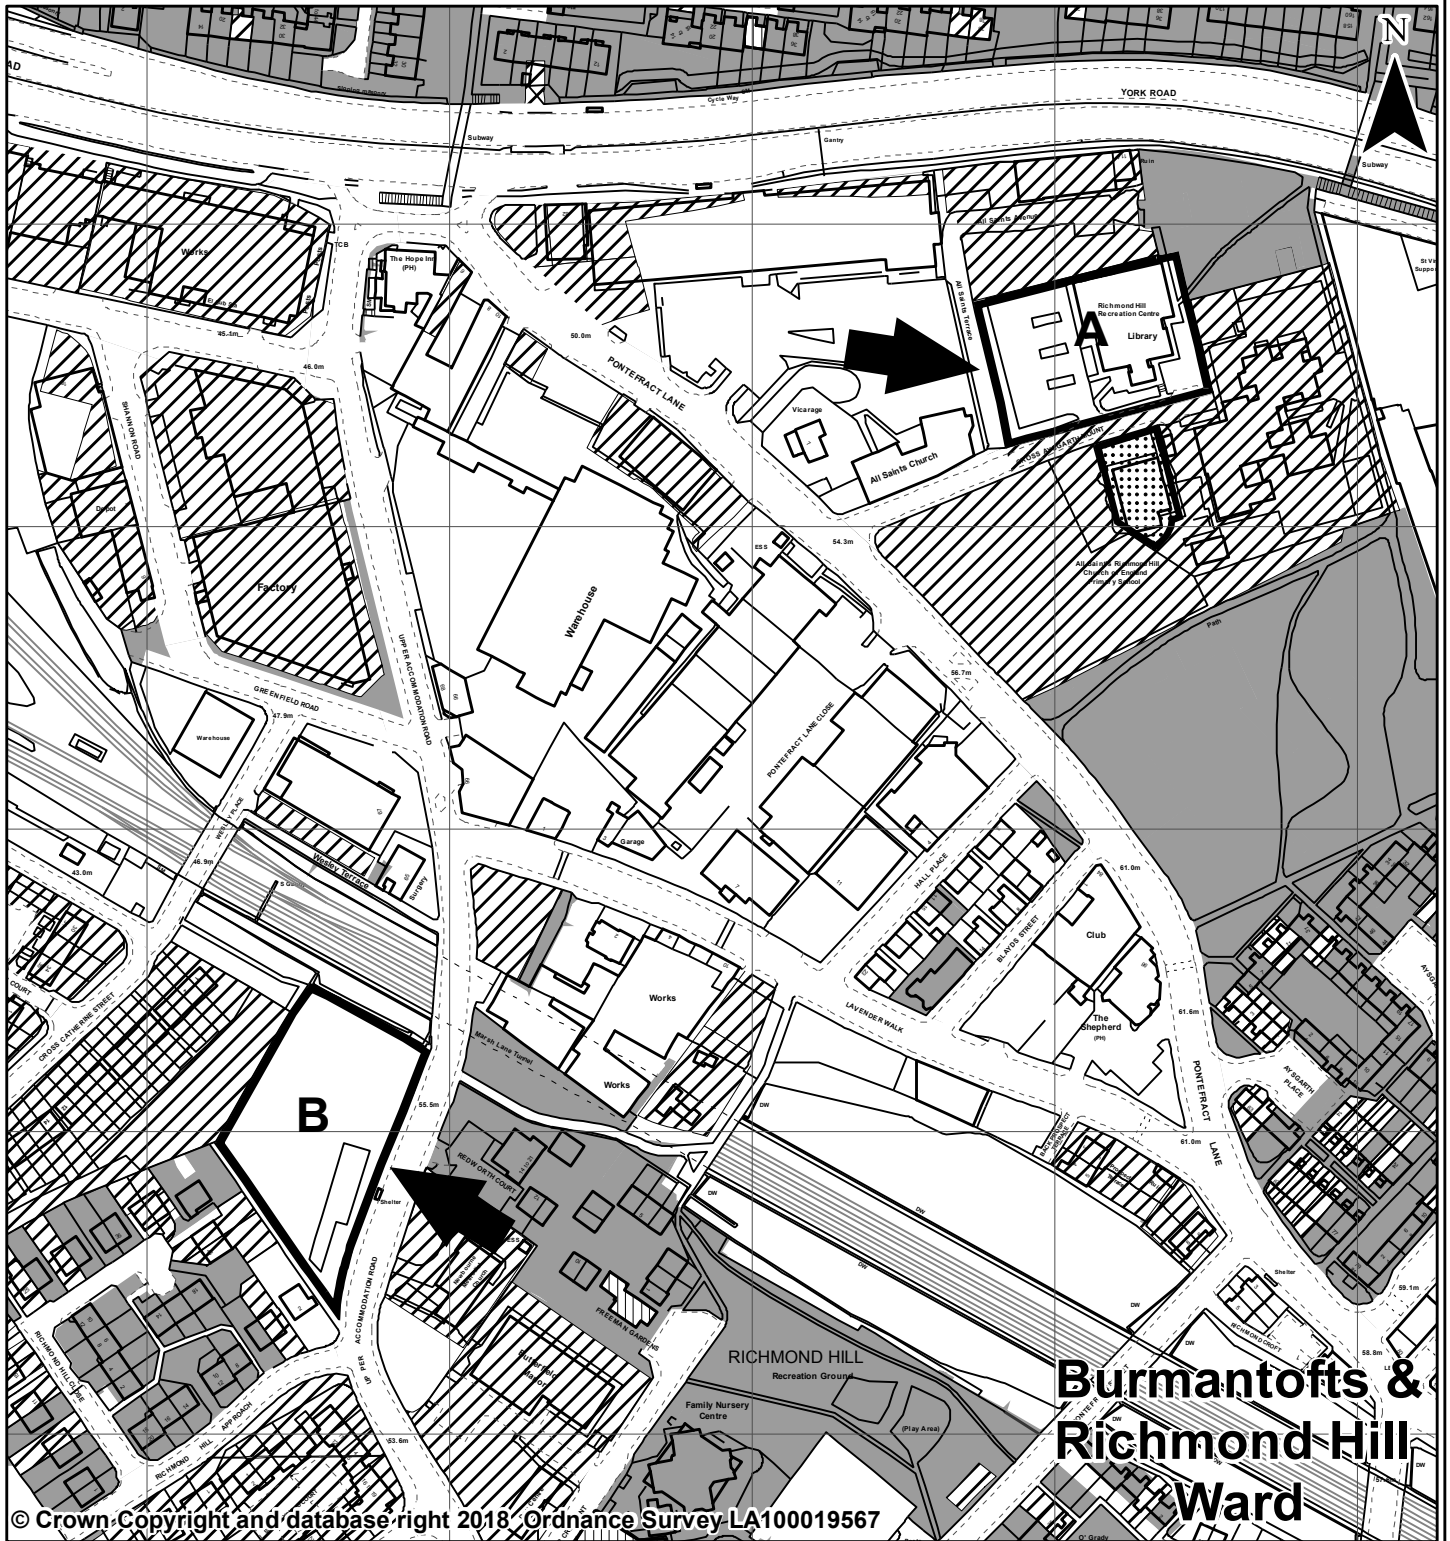

SITES AT RICHMOND HILL LEEDS LS9

SUBJECT SITE

LAND OWNED BY LEEDS CITY COUNCIL

LAND LEASED OUT BY LEEDS CITY COUNCIL

WARD BOUNDARY

LAND SOLD BY LEEDS CITY COUNCIL

LAND LEASED IN BY LEEDS CITY COUNCIL

0 10 20 40 60 80 Metres

PREP BY J Sohanpall
 DATE SAVED: 03/10/2018
 OS No: SE3133
 SCALE 1:2,500
PLAN No 16159/D

You are not permitted to copy, sub-licence, distribute or sell any of this data to third parties in any form.
 Produced by Land Records, City Development, Leeds City Council