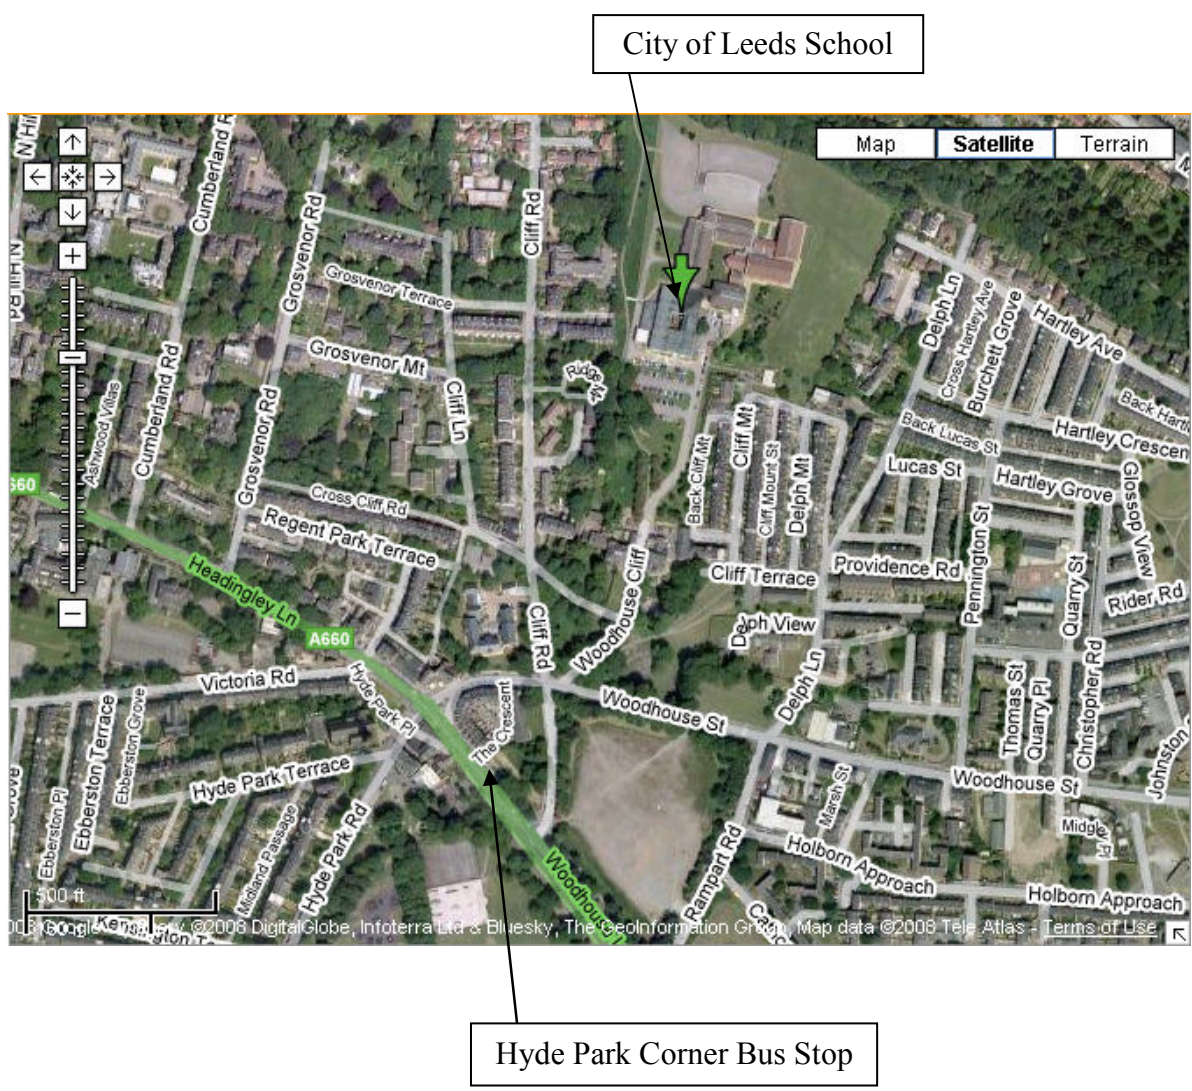

Map – Bus Stop to School

City of Leeds School

Hyde Park Corner Bus Stop