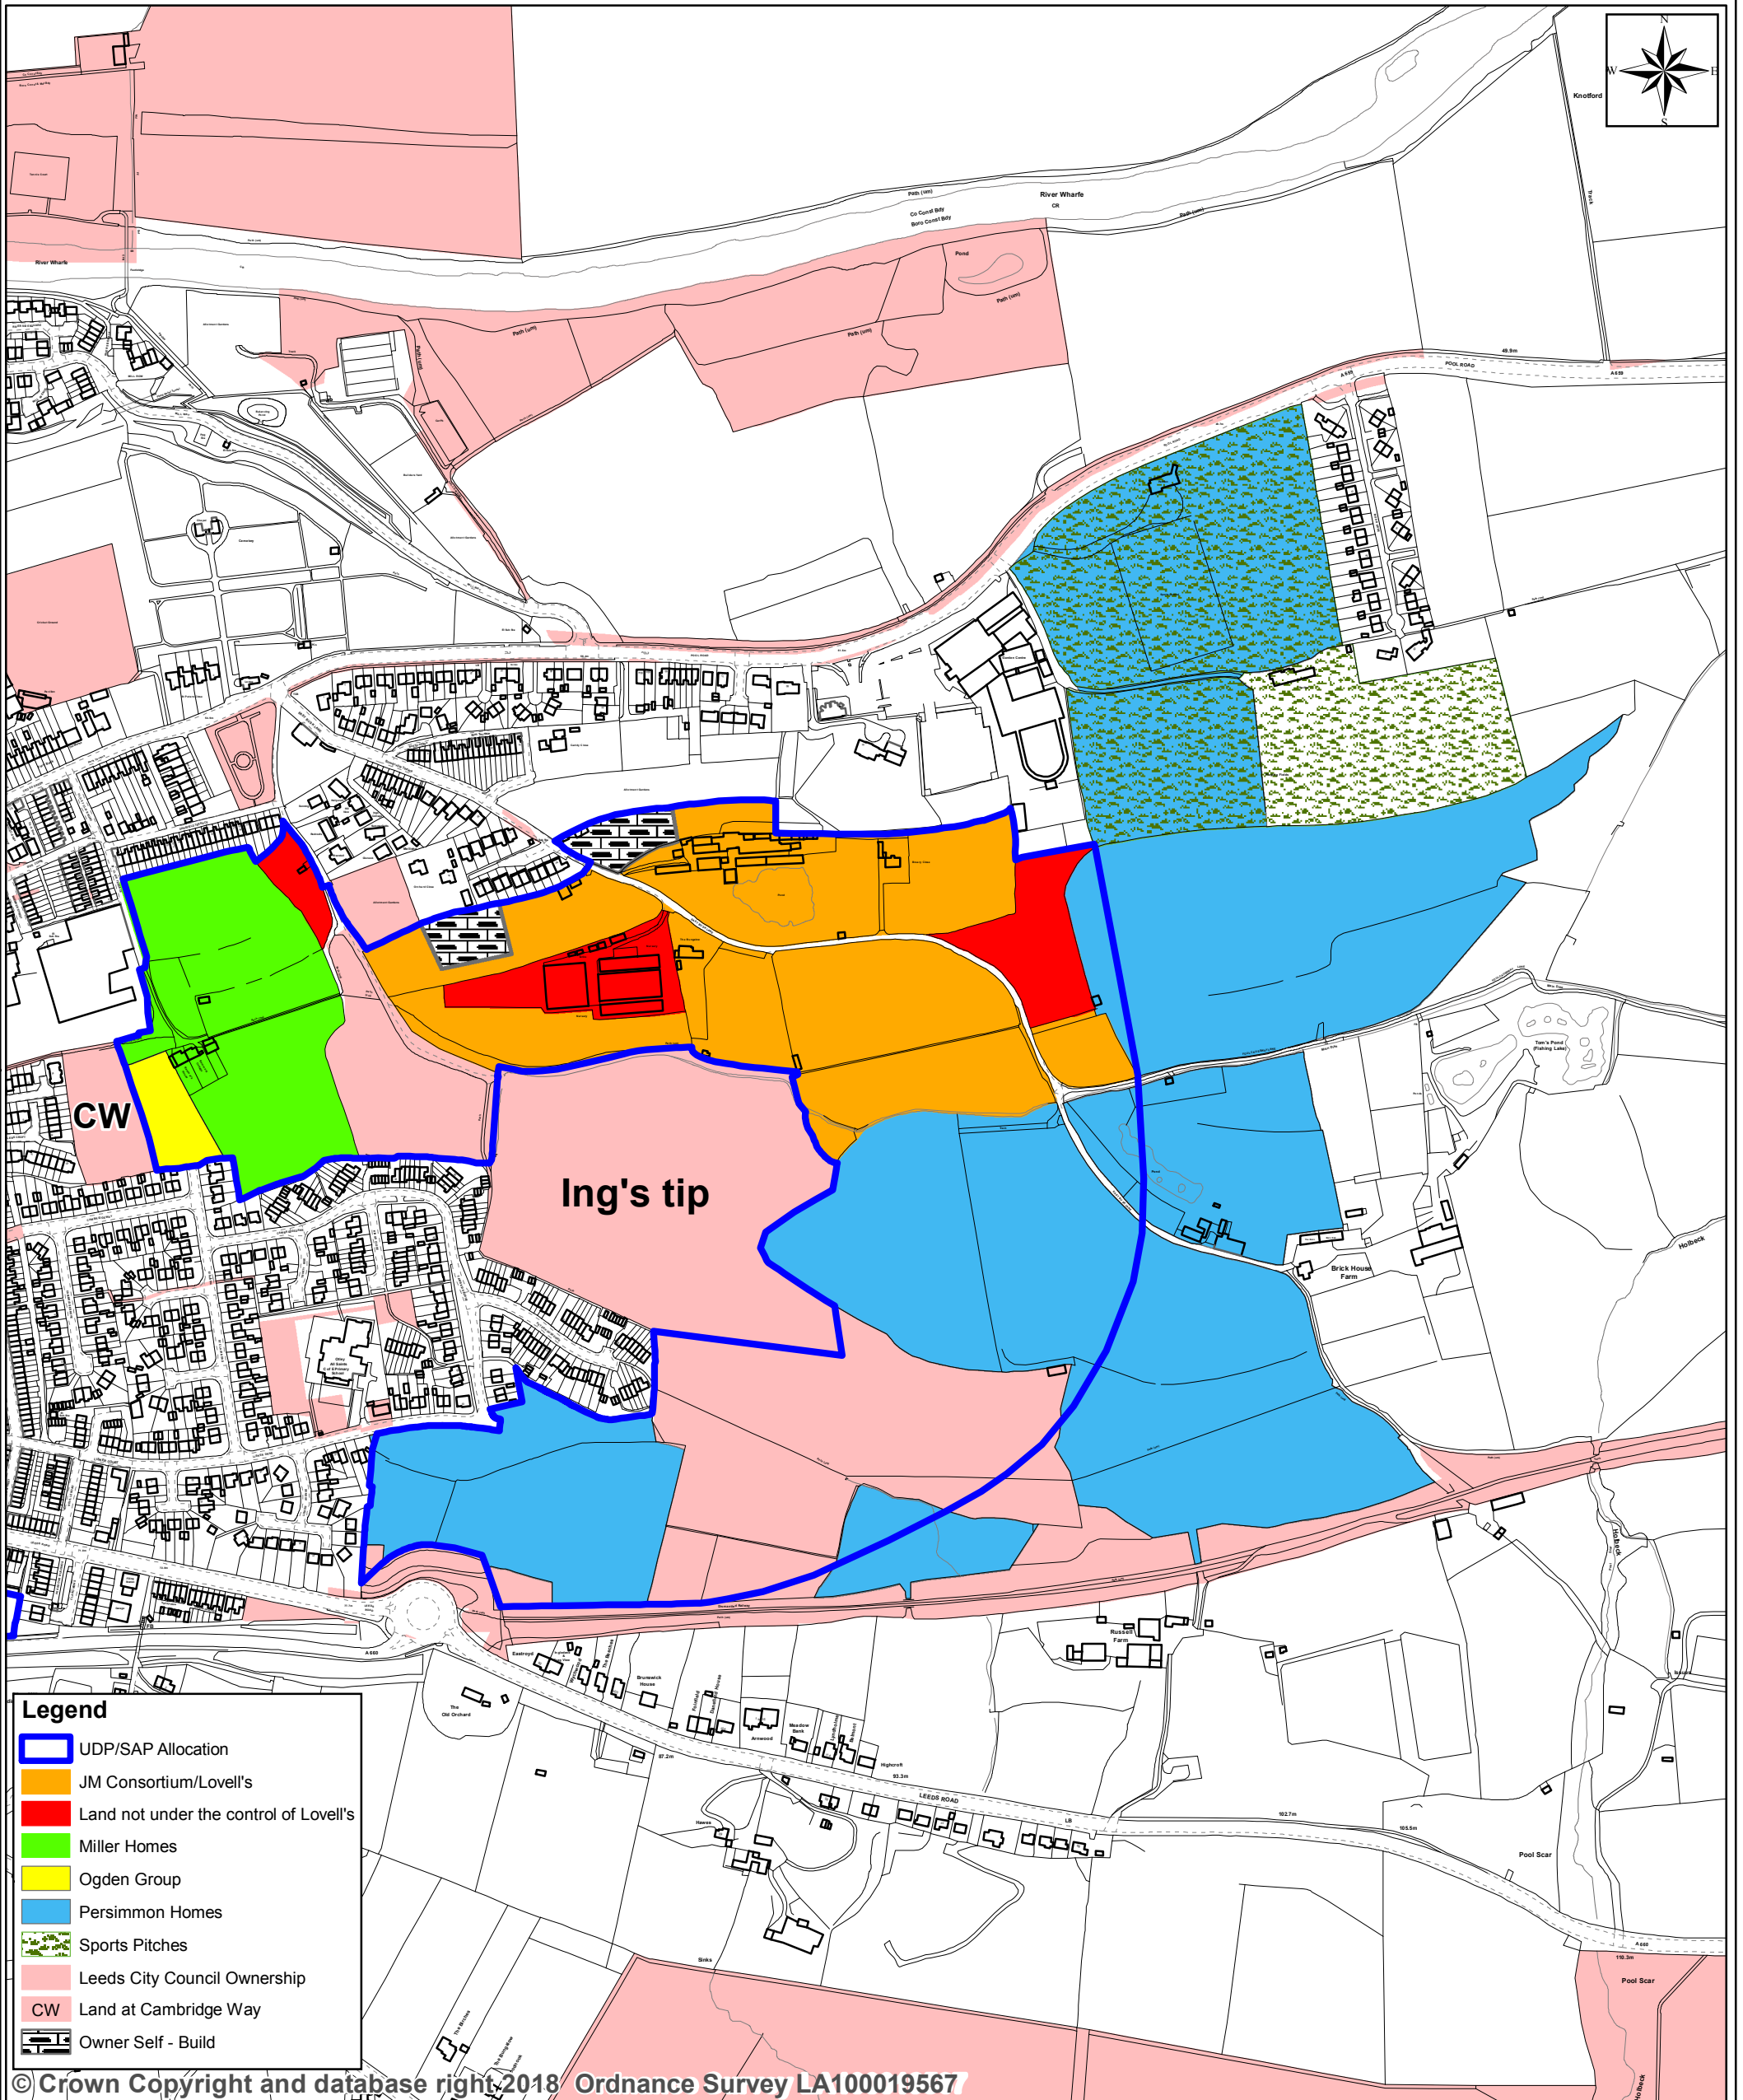

LAND EAST OF OTLEY
LEEDS
LS21

- Legend**
- UDP/SAP Allocation
 - JM Consortium/Lovell's
 - Land not under the control of Lovell's
 - Miller Homes
 - Ogden Group
 - Persimmon Homes
 - Sports Pitches
 - Leeds City Council Ownership
 - CW Land at Cambridge Way
 - Owner Self - Build

© Crown Copyright and database right 2018 Ordnance Survey LA100019567

PREP BY M. CHRISTIAN
 DATE SAVED: 28/03/2019
 OS No: SE2145
 SCALE @ A3 1:5,000

PLAN No 17020/Y

You are not permitted to copy, sub-licence, distribute or sell any of this data to third parties in any form.
 Produced by Land Records, City Development, Leeds City Council

Path: G:\PLANS AND PROJECTS\Land Records Plans\17000 - 17100\17020Y Land east of Otley INTERESTS.mxd