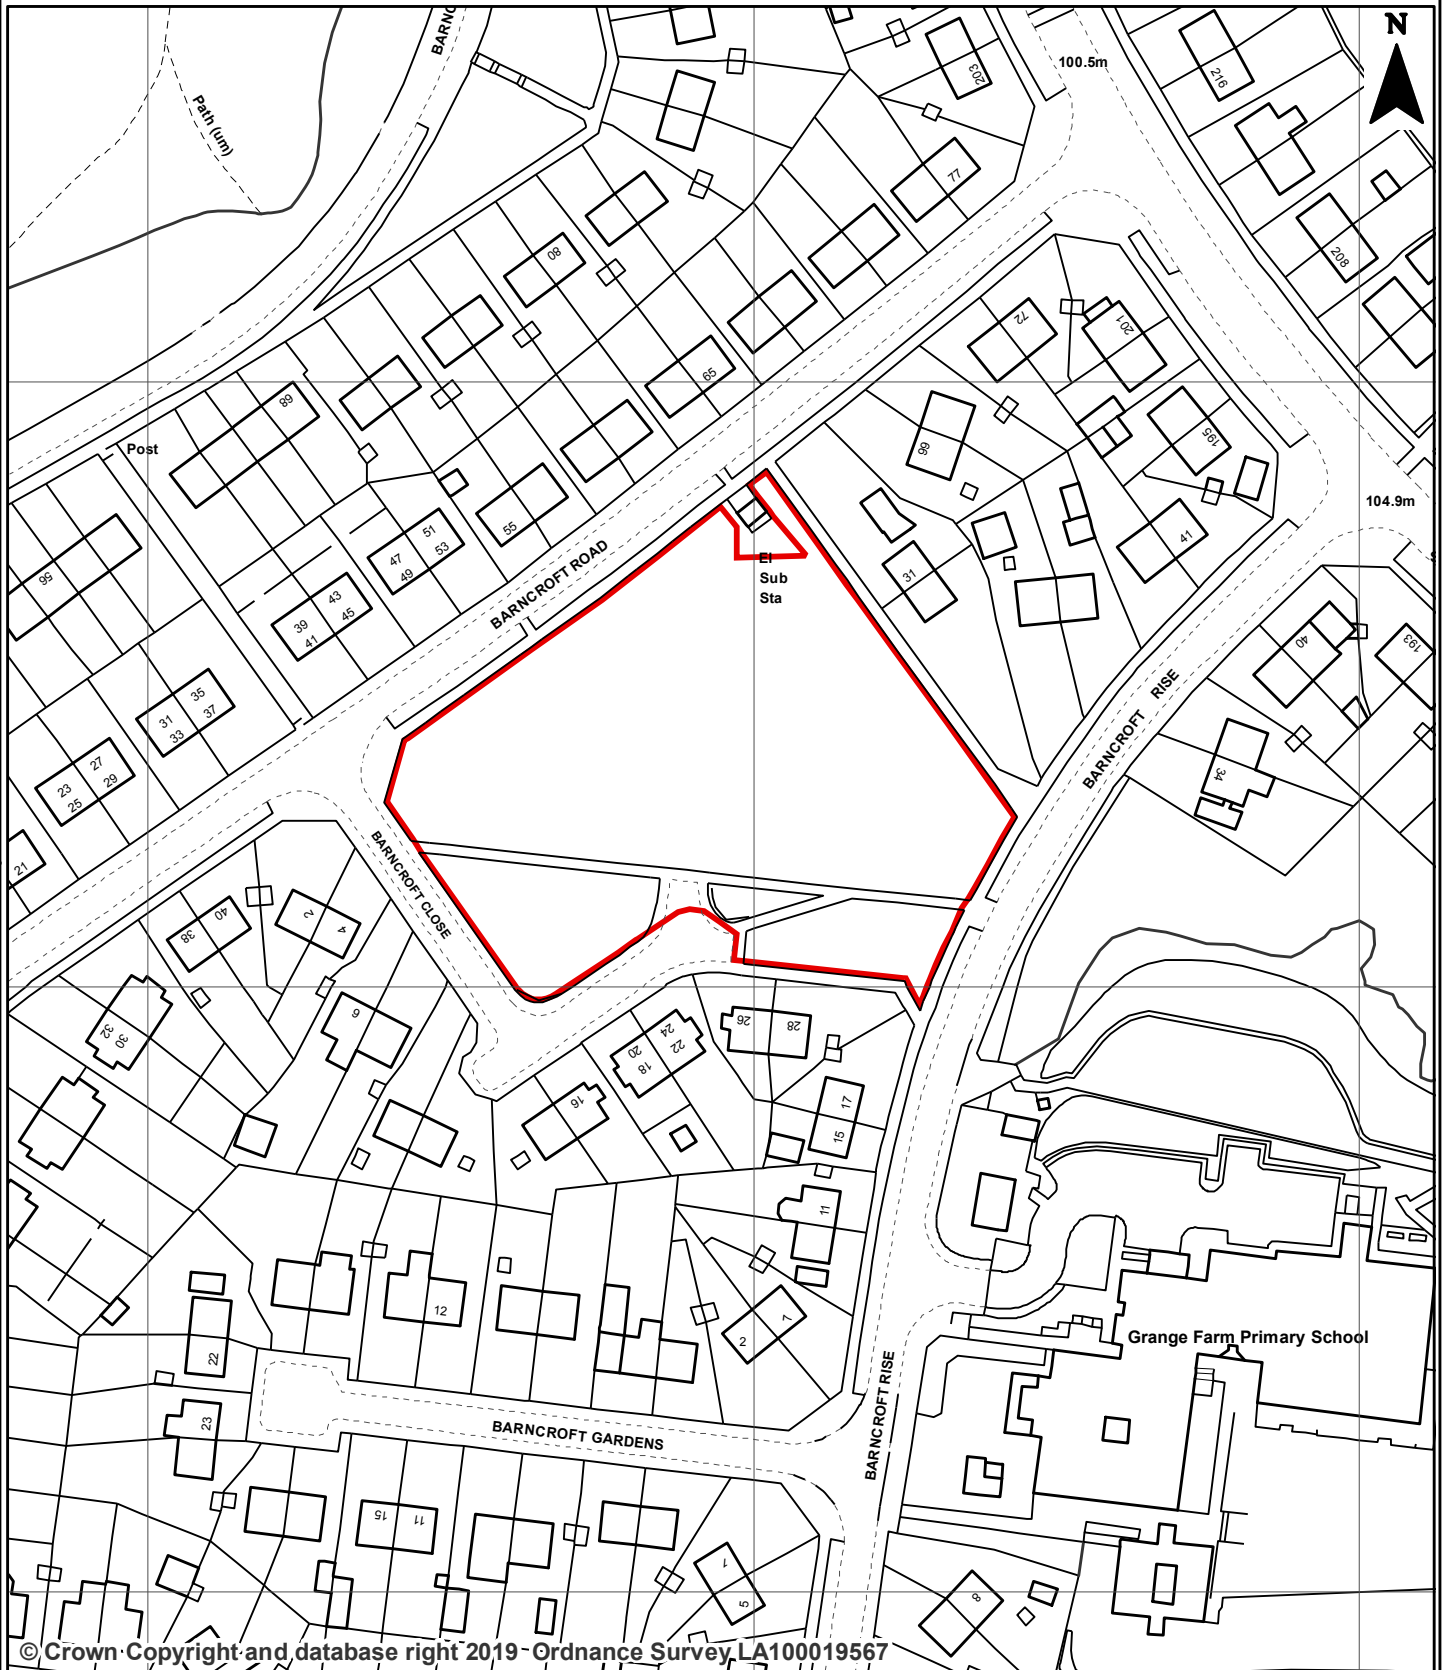

LAND AT BARNCROFT CLOSE SEACROFT LEEDS LS14

© Crown Copyright and database right 2019 - Ordnance Survey, LA100019567

You are not permitted to copy, sub-licence, distribute or sell any of this data to third parties in any form.
Produced by Land Records, City Development, Leeds City Council

PREP BY	J Sohanpall
DATE SAVED:	04/06/2019
OS No:	SE3437
SCALE	1:1,250

PLAN No 16985/C