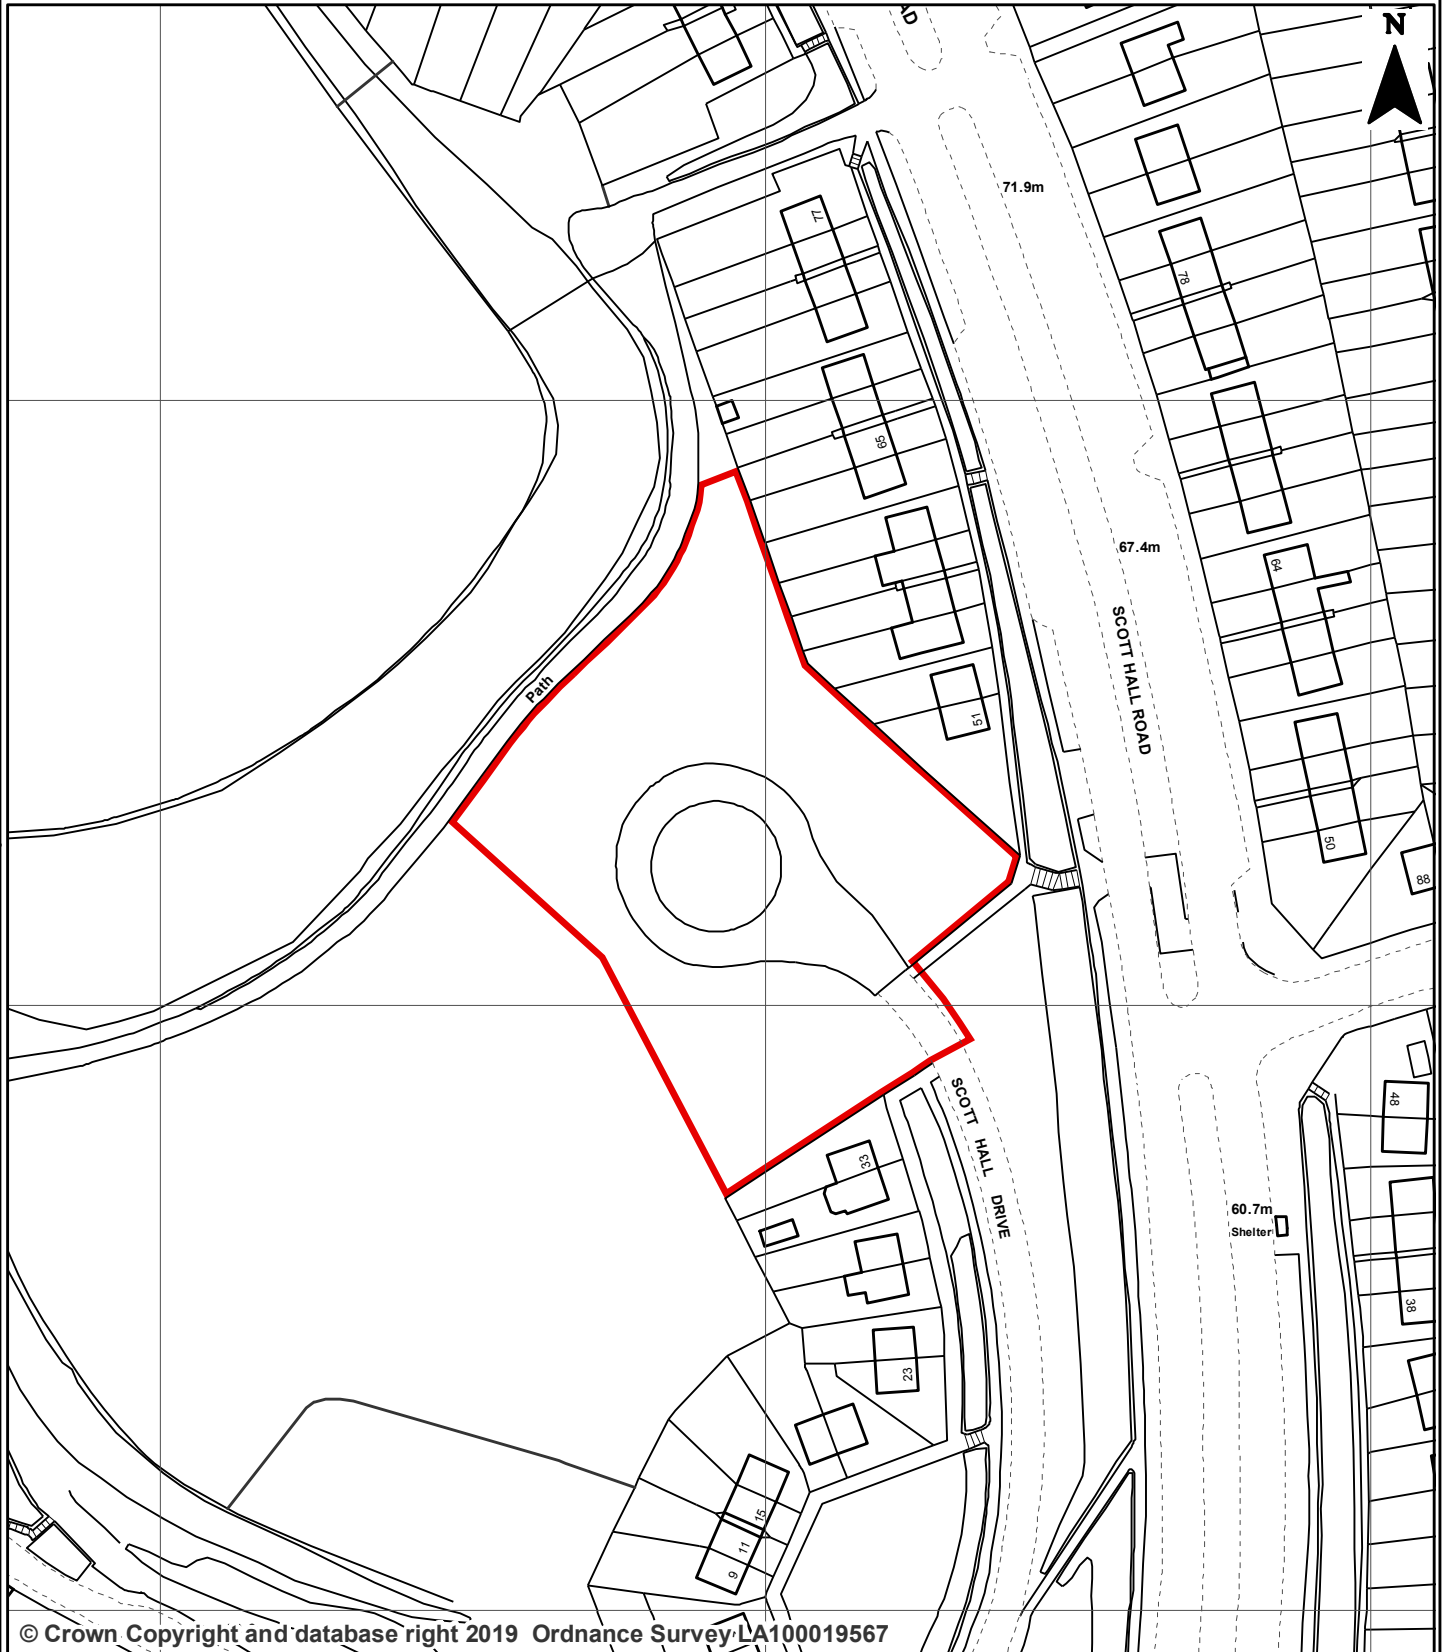

**LAND AT  
SCOTT HALL DRIVE  
CHAPELTOWN  
LEEDS LS7**

© Crown Copyright and database right 2019 Ordnance Survey LA100019567

You are not permitted to copy, sub-licence, distribute or sell any of this data to third parties in any form.  
Produced by Land Records, City Development, Leeds City Council

PREP BY J Sohanpall  
DATE SAVED: 09/05/2019  
OS No: SE3035  
SCALE 1:1,250

**PLAN No 20041**