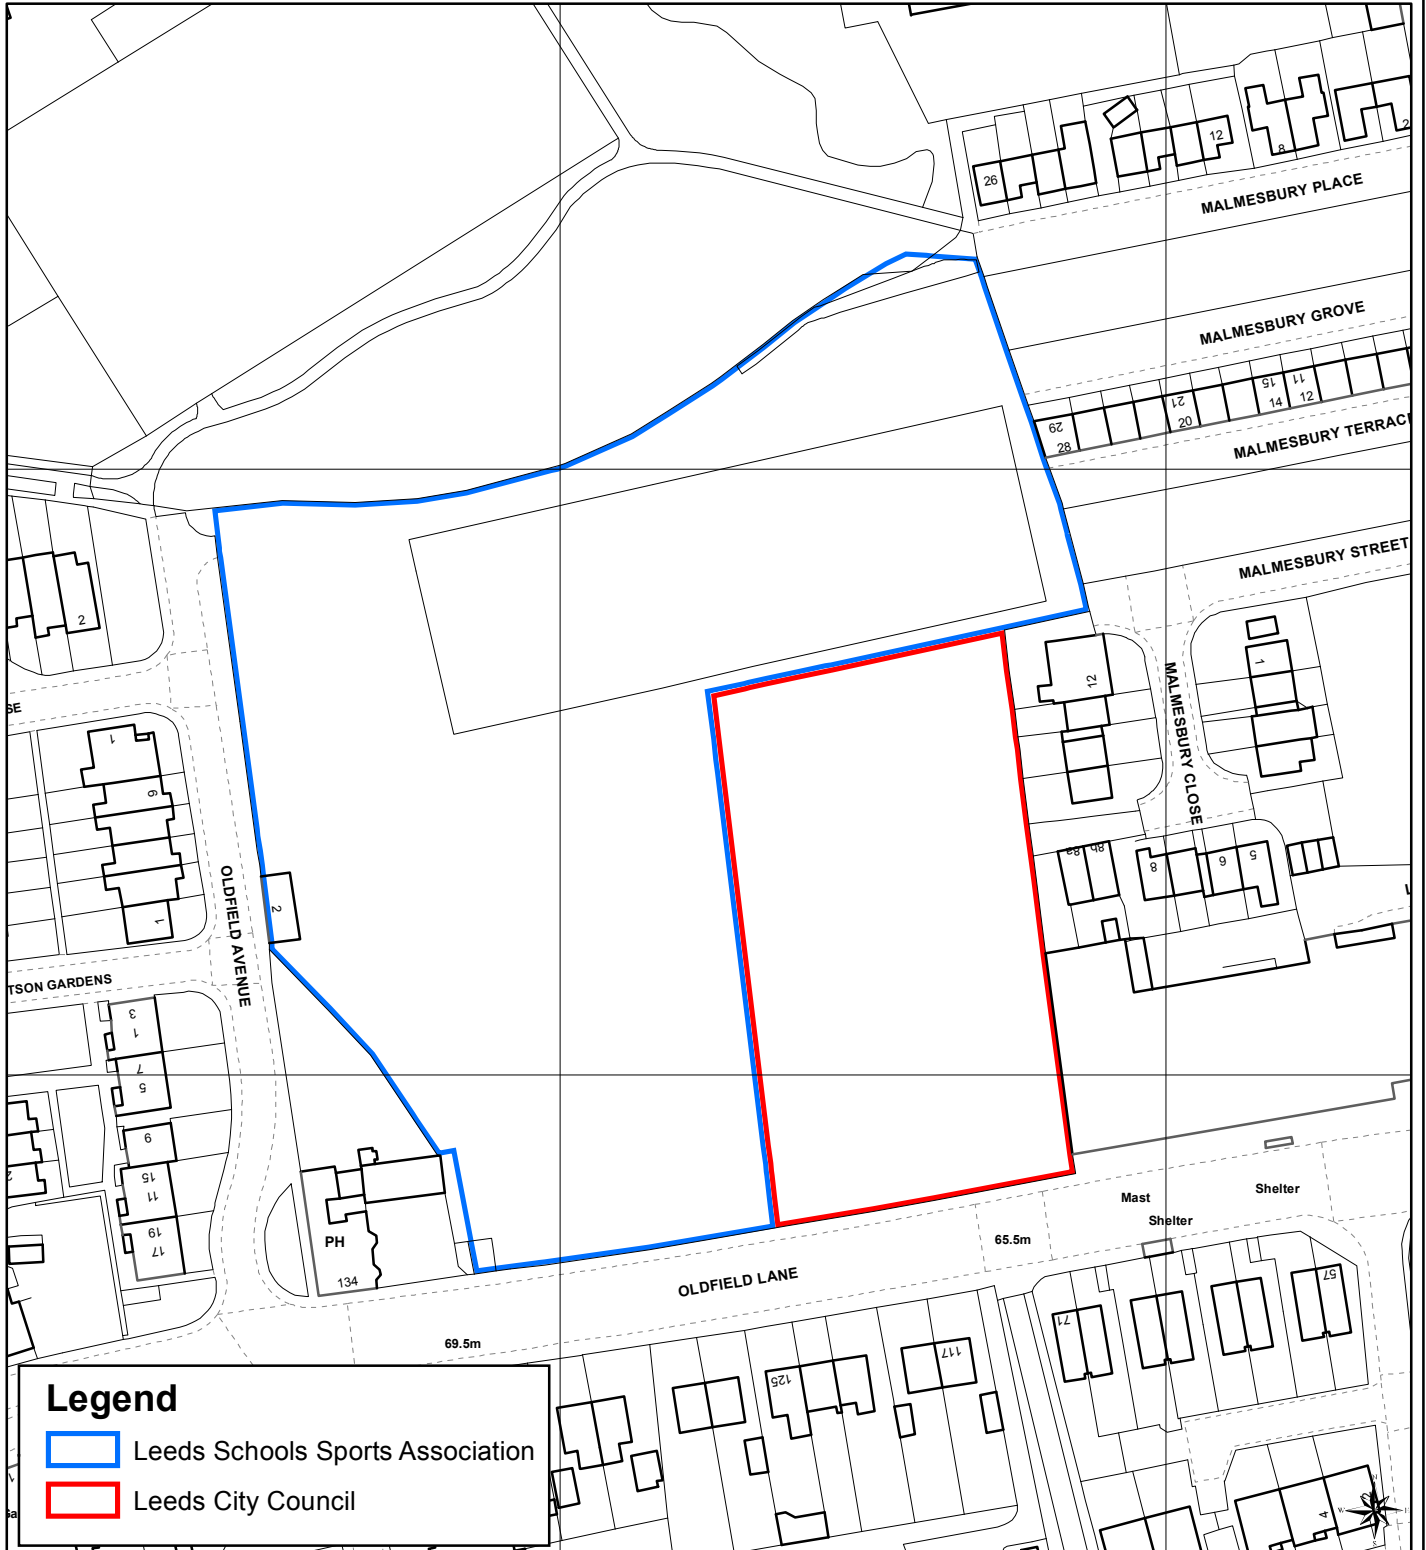

**LAND AT
 OLDFIELD LANE
 WORTLEY
 LEEDS LS12**

Legend

- Leeds Schools Sports Association
- Leeds City Council

© Crown Copyright and database right 2016
 Ordnance Survey LA100019567

PREP BY M. CHRISTIAN
 DATE SAVED: 14/04/2016
 OS No SE2732NW
 SCALE 1:1,250
 PLAN No 16374/B