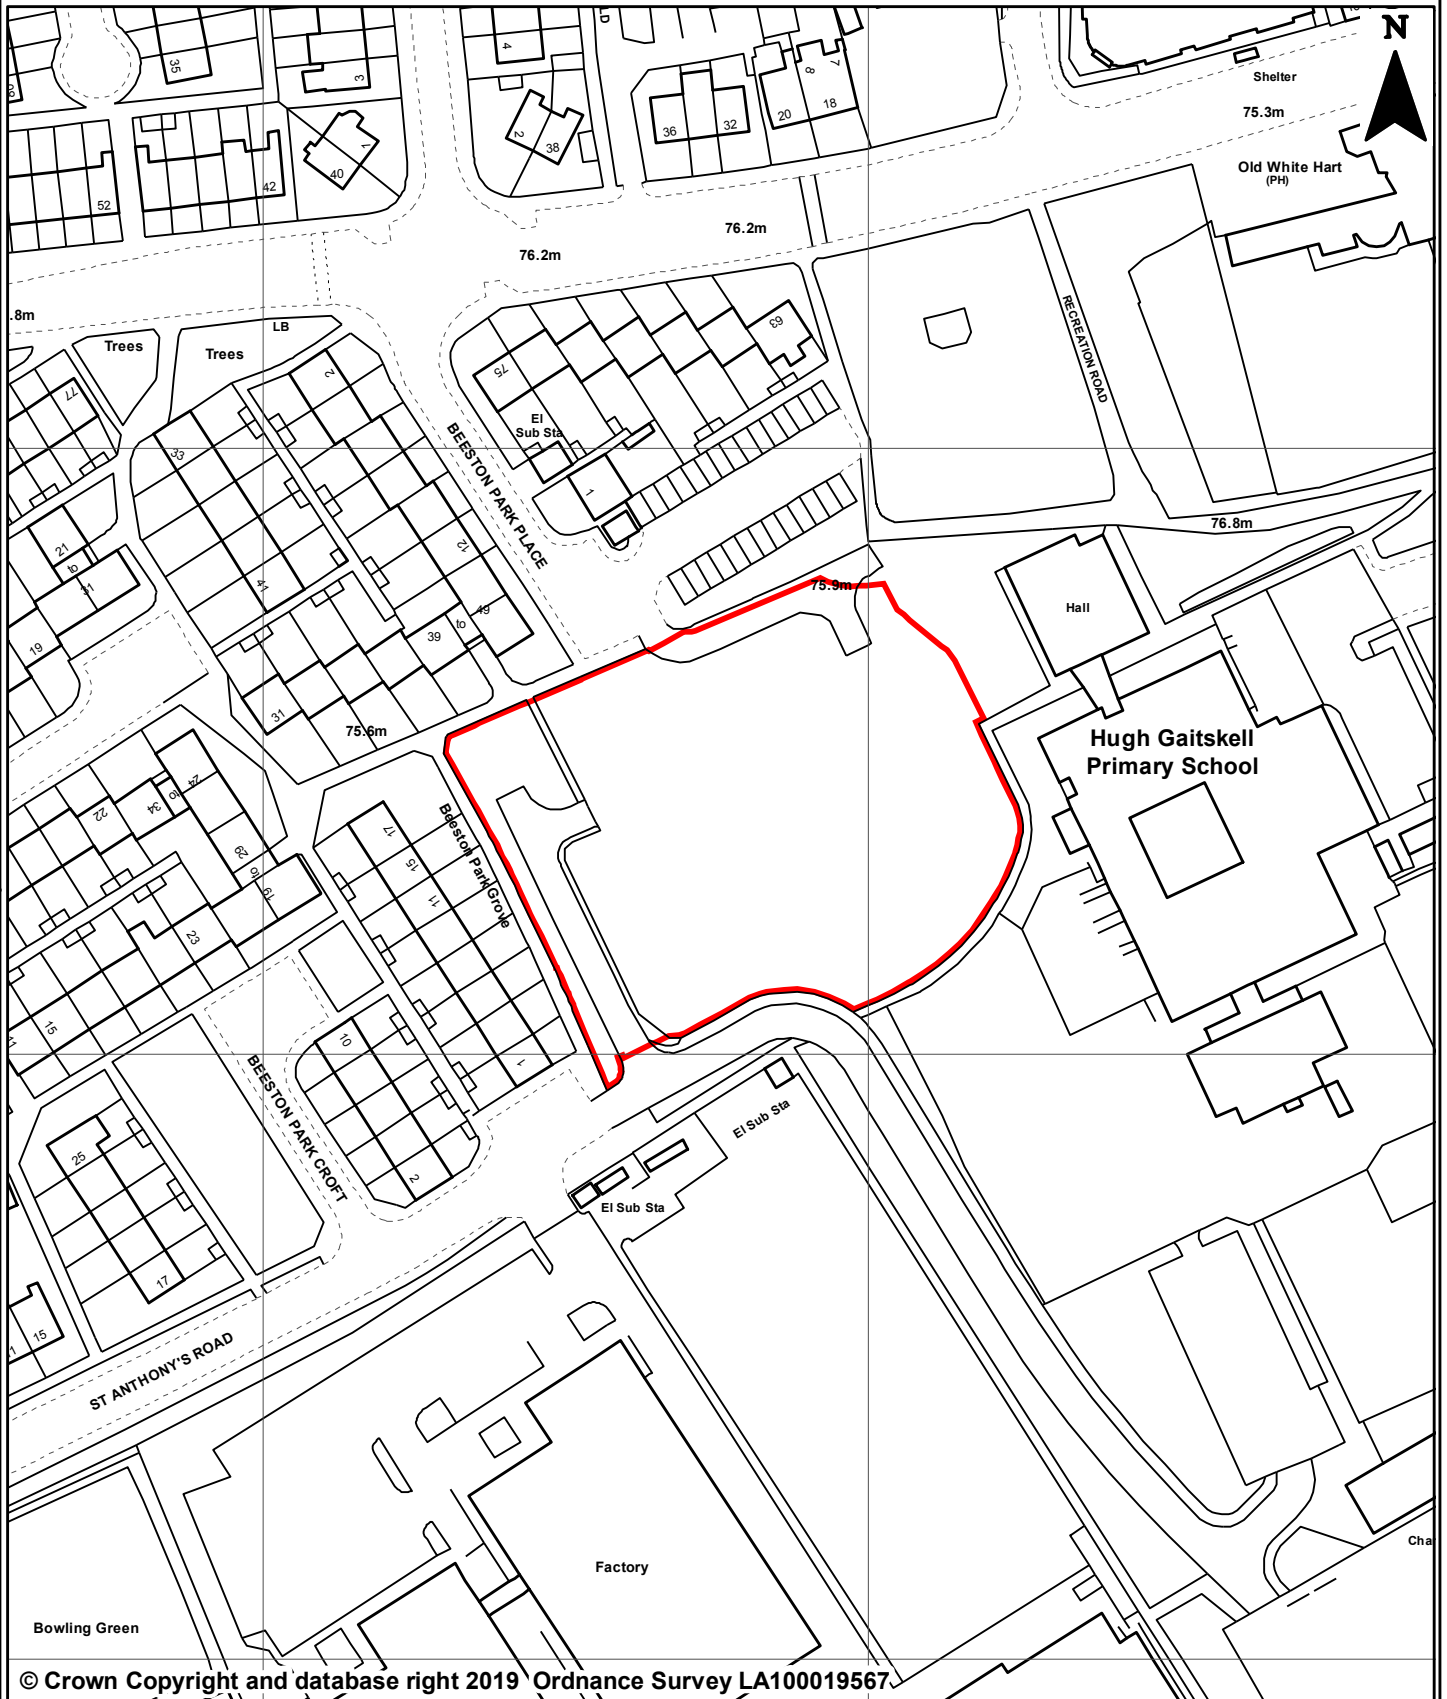

PARK LEES HOP ST ANTHONYS ROAD BEESTON, LS11

© Crown Copyright and database right 2019 Ordnance Survey LA100019567

You are not permitted to copy, sub-licence, distribute or sell any of this data to third parties in any form.
Produced by Land Records, City Development, Leeds City Council

PREP BY: J Sohanpall
DATE SAVED: 30/01/2020
OS No: SE2830
SCALE: 1:1,250

PLAN No 14866/P