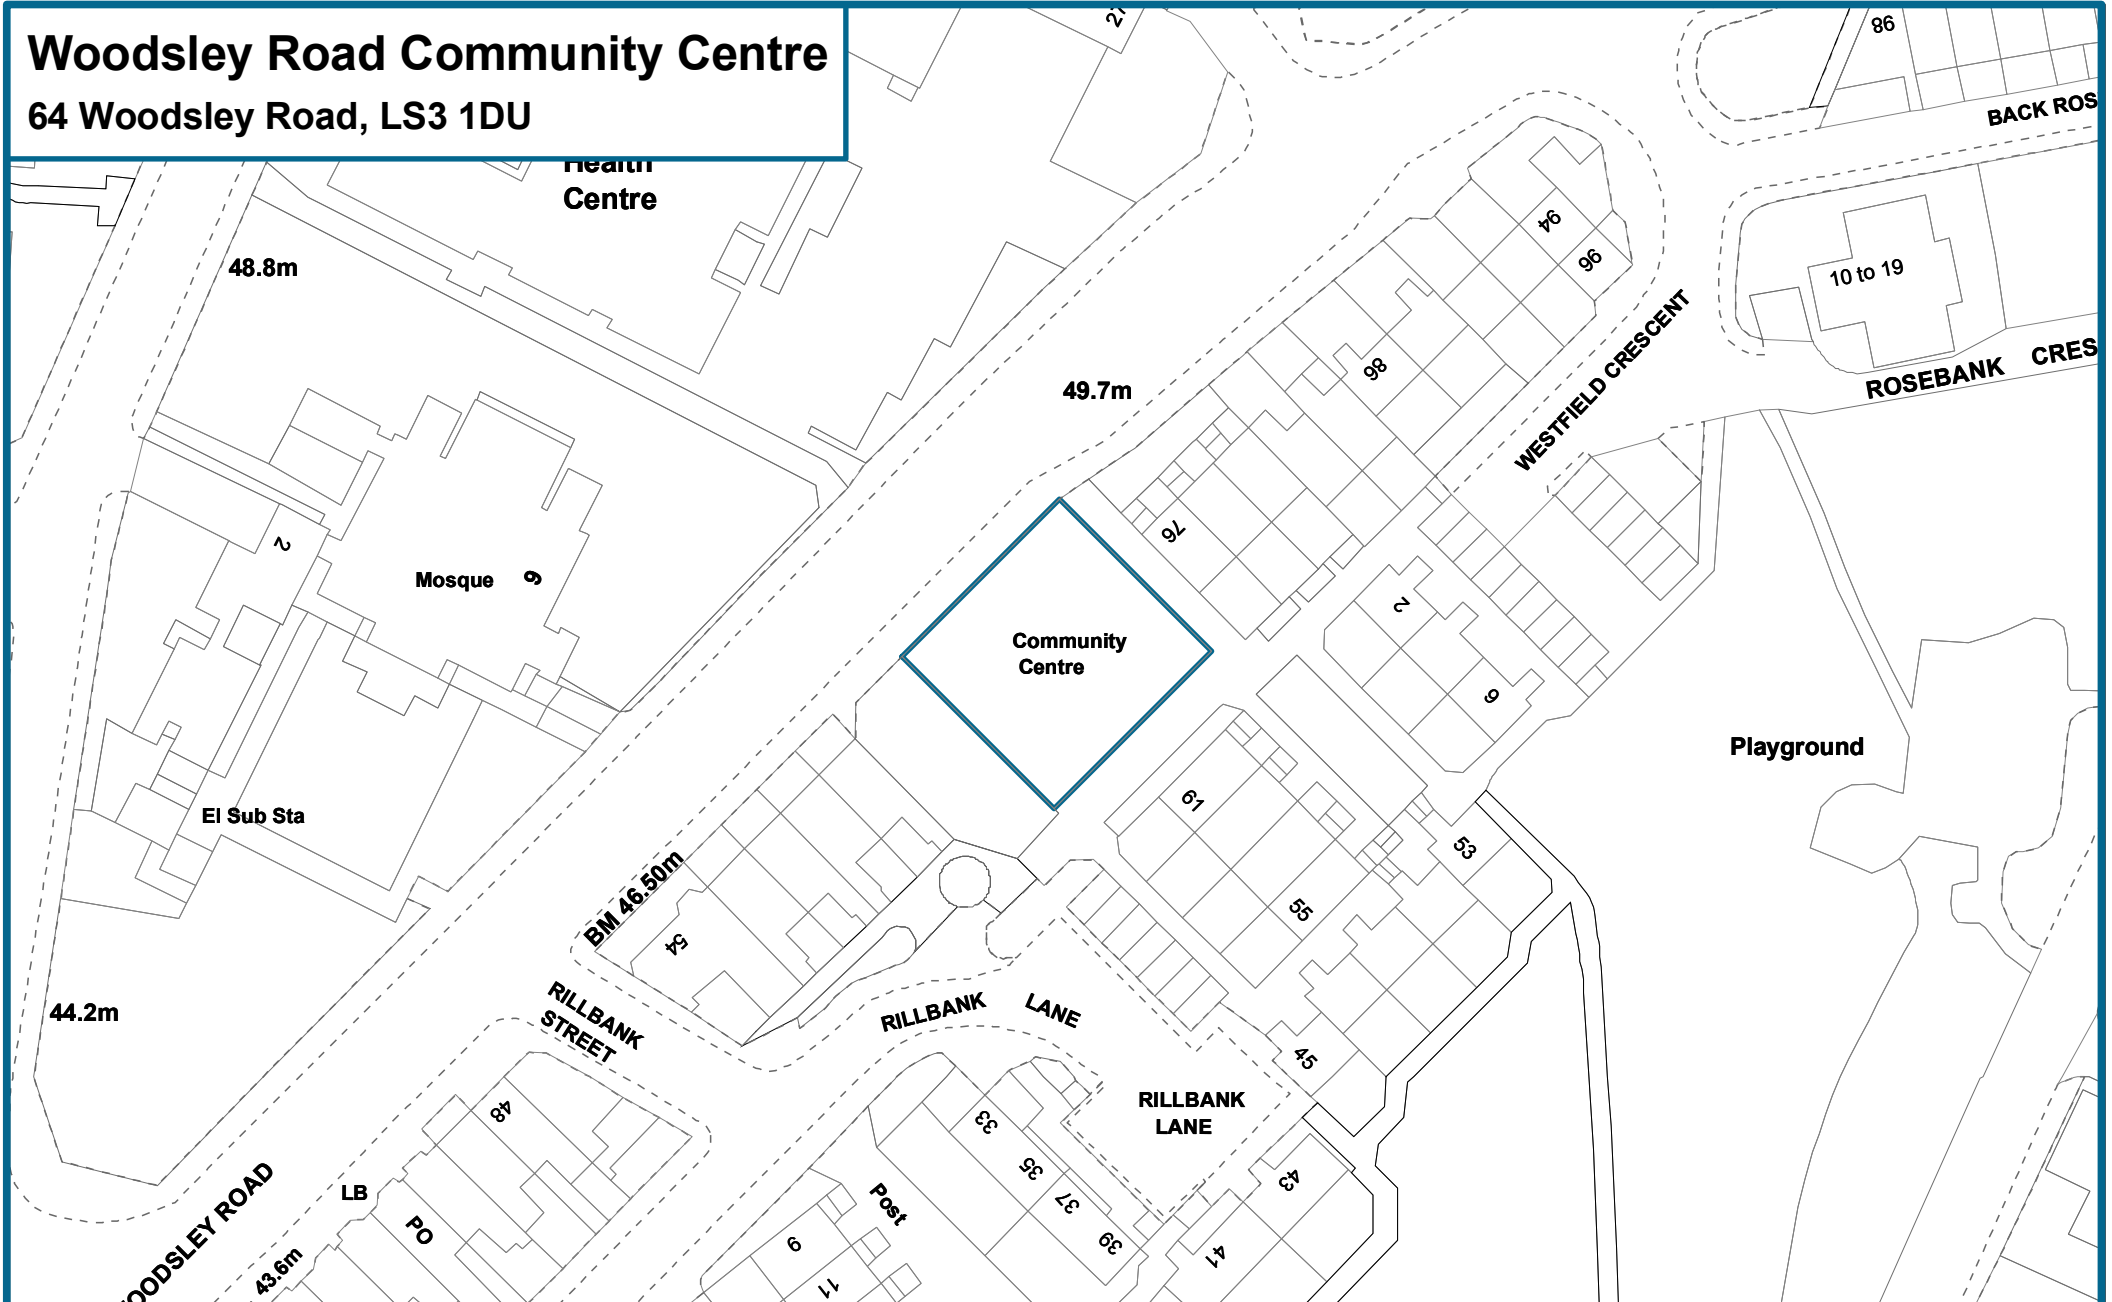

# Woodsley Road Community Centre

64 Woodsley Road, LS3 1DU

PRODUCED BY THE REGENERATION SERVICE. LEEDS CITY COUNCIL

This map is based upon the Ordnance Survey's Digital Data with the permission of the Ordnance Survey on behalf of the Controller of Her Majesty's Stationery Office  
© Unauthorised reproduction infringes Crown Copyright and may lead to prosecution or civil proceedings  
© Crown Copyright. All rights reserved. Leeds City Council O.S. Licence No. 100019567 (2008)

REF : 2008 : MISC : 037