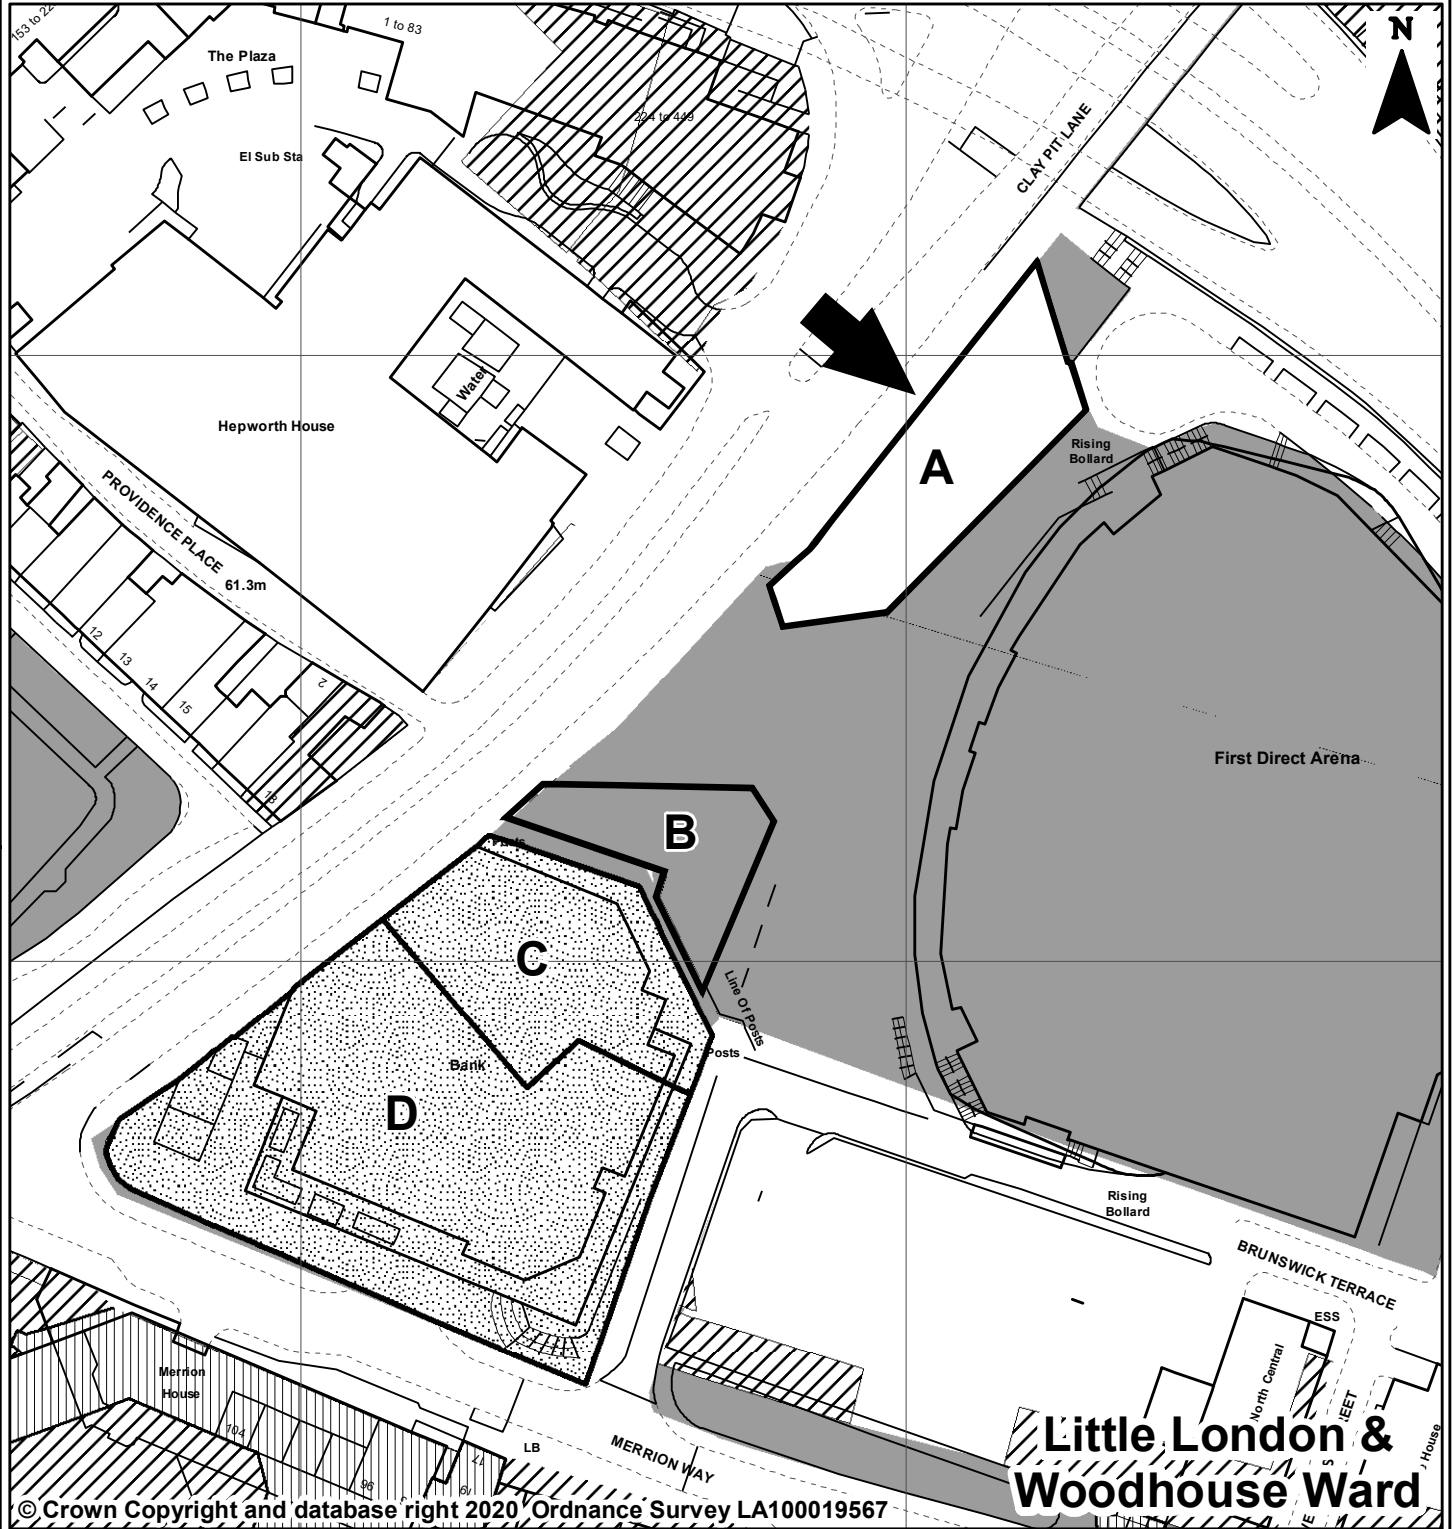

# FIRST DIRECT ARENA DEVELOPMENT SITES CLAY PIT LANE LEEDS LS2

© Crown Copyright and database right 2020 Ordnance Survey LA100019567

**Little London & Woodhouse Ward**

- |  |                |   |                                  |   |                                       |
|--|----------------|---|----------------------------------|---|---------------------------------------|
|  | ← SUBJECT SITE |  | LAND OWNED BY LEEDS CITY COUNCIL |  | LAND LEASED OUT BY LEEDS CITY COUNCIL |
|  | WARD BOUNDARY  |  | LAND SOLD BY LEEDS CITY COUNCIL  |  | THIRD PARTY OWNERSHIP                 |

PREP BY	J Sohanpall
DATE SAVED:	06/11/2020
OS No:	SE3034SW
SCALE	1:1,250
<b>PLAN No</b>	<b>14361/M</b>

You are not permitted to copy, sub-licence, distribute or sell any of this data to third parties in any form.  
Produced by Land Records, City Development, Leeds City Council