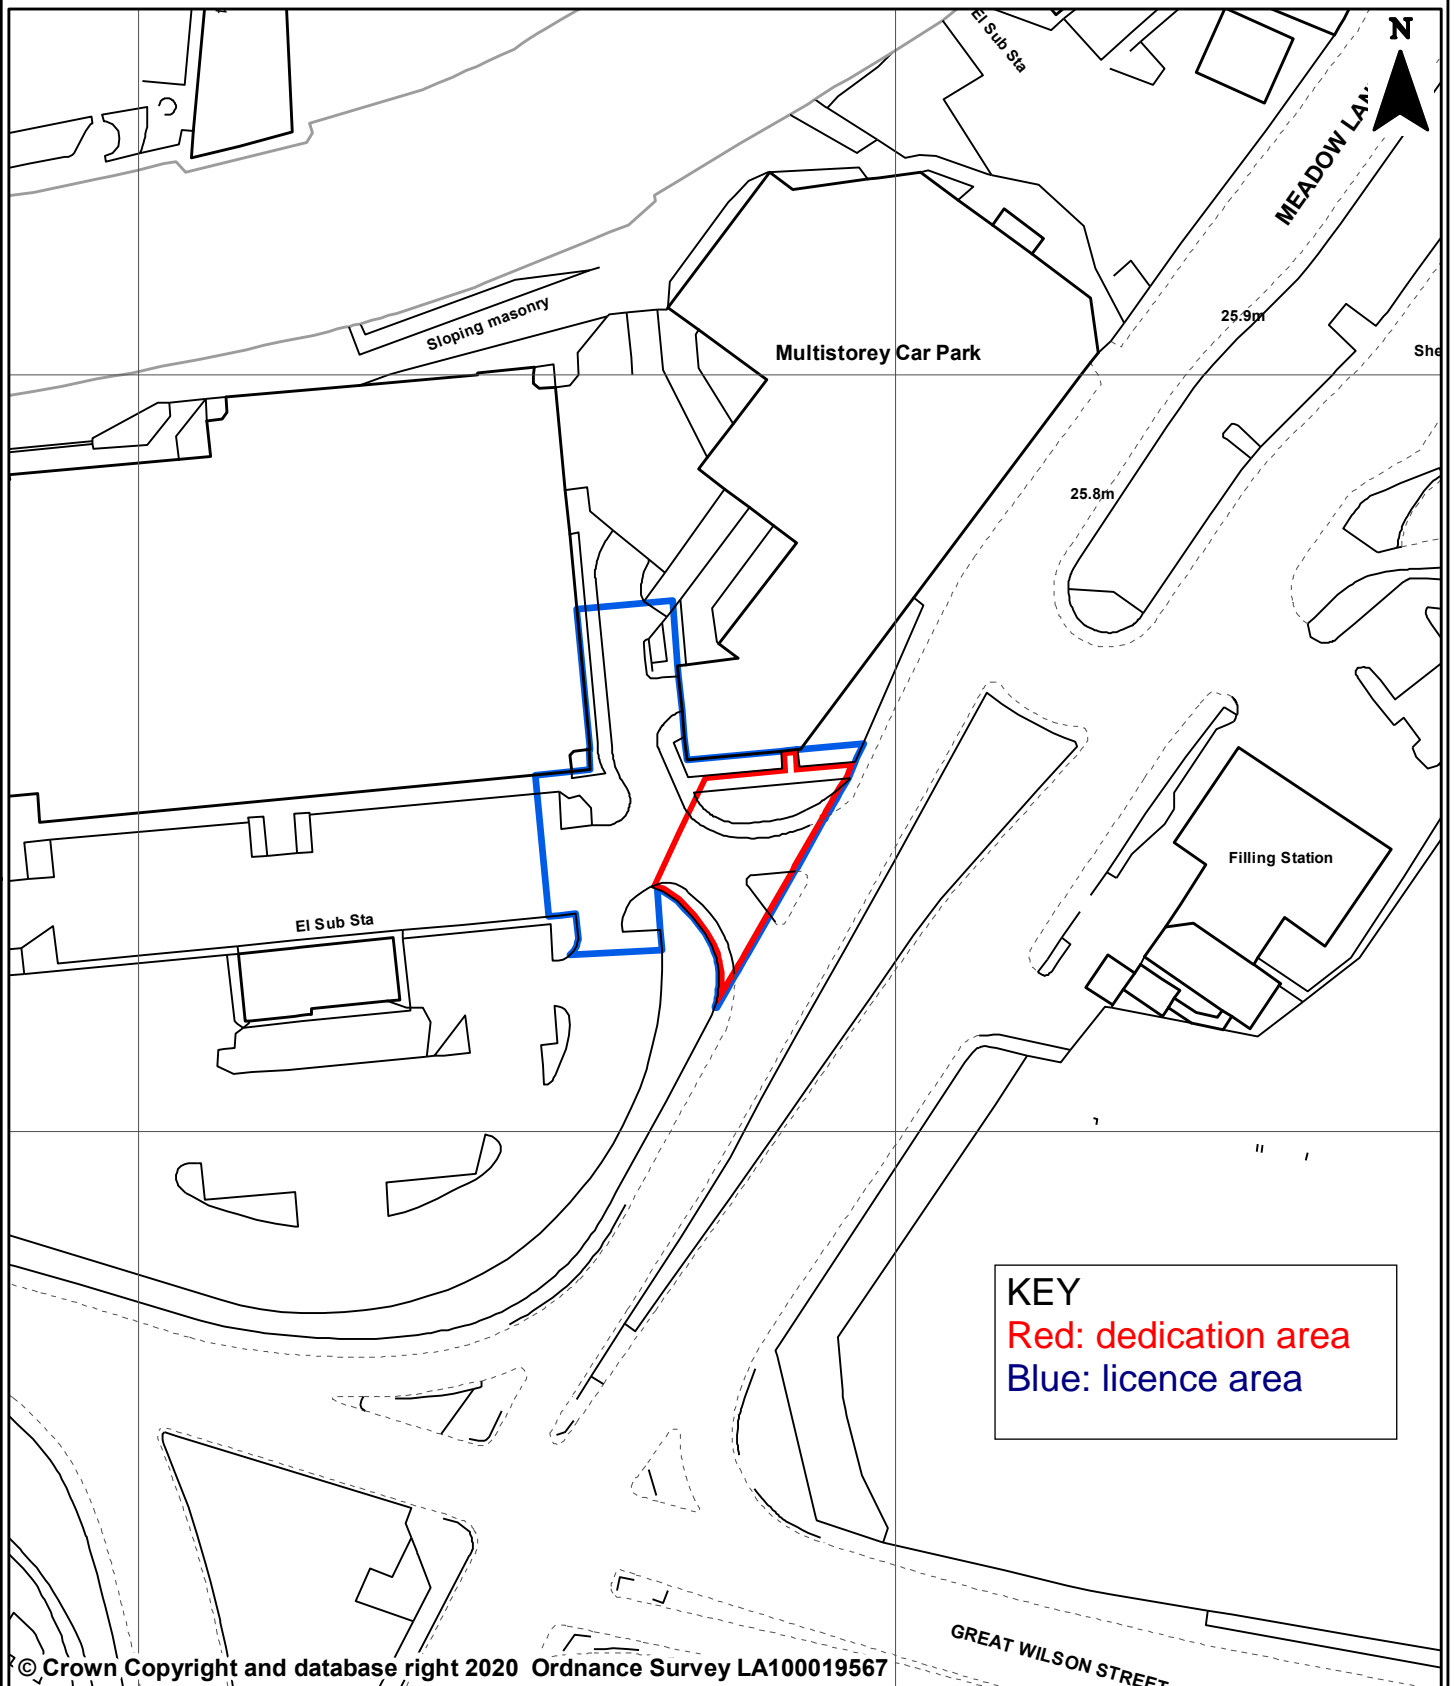

**LAND AT MEADOW LANE  
HOLBECK  
LEEDS LS11**

© Crown Copyright and database right 2020 Ordnance Survey LA100019567

You are not permitted to copy, sub-licence, distribute or sell any of this data to third parties in any form.  
Produced by Land Records, City Development, Leeds City Council

PREP BY	J Sohanpall
DATE SAVED:	06/11/2020
OS No:	SE3032
SCALE	1:1,000
<b>PLAN No</b>	<b>20804/E</b>