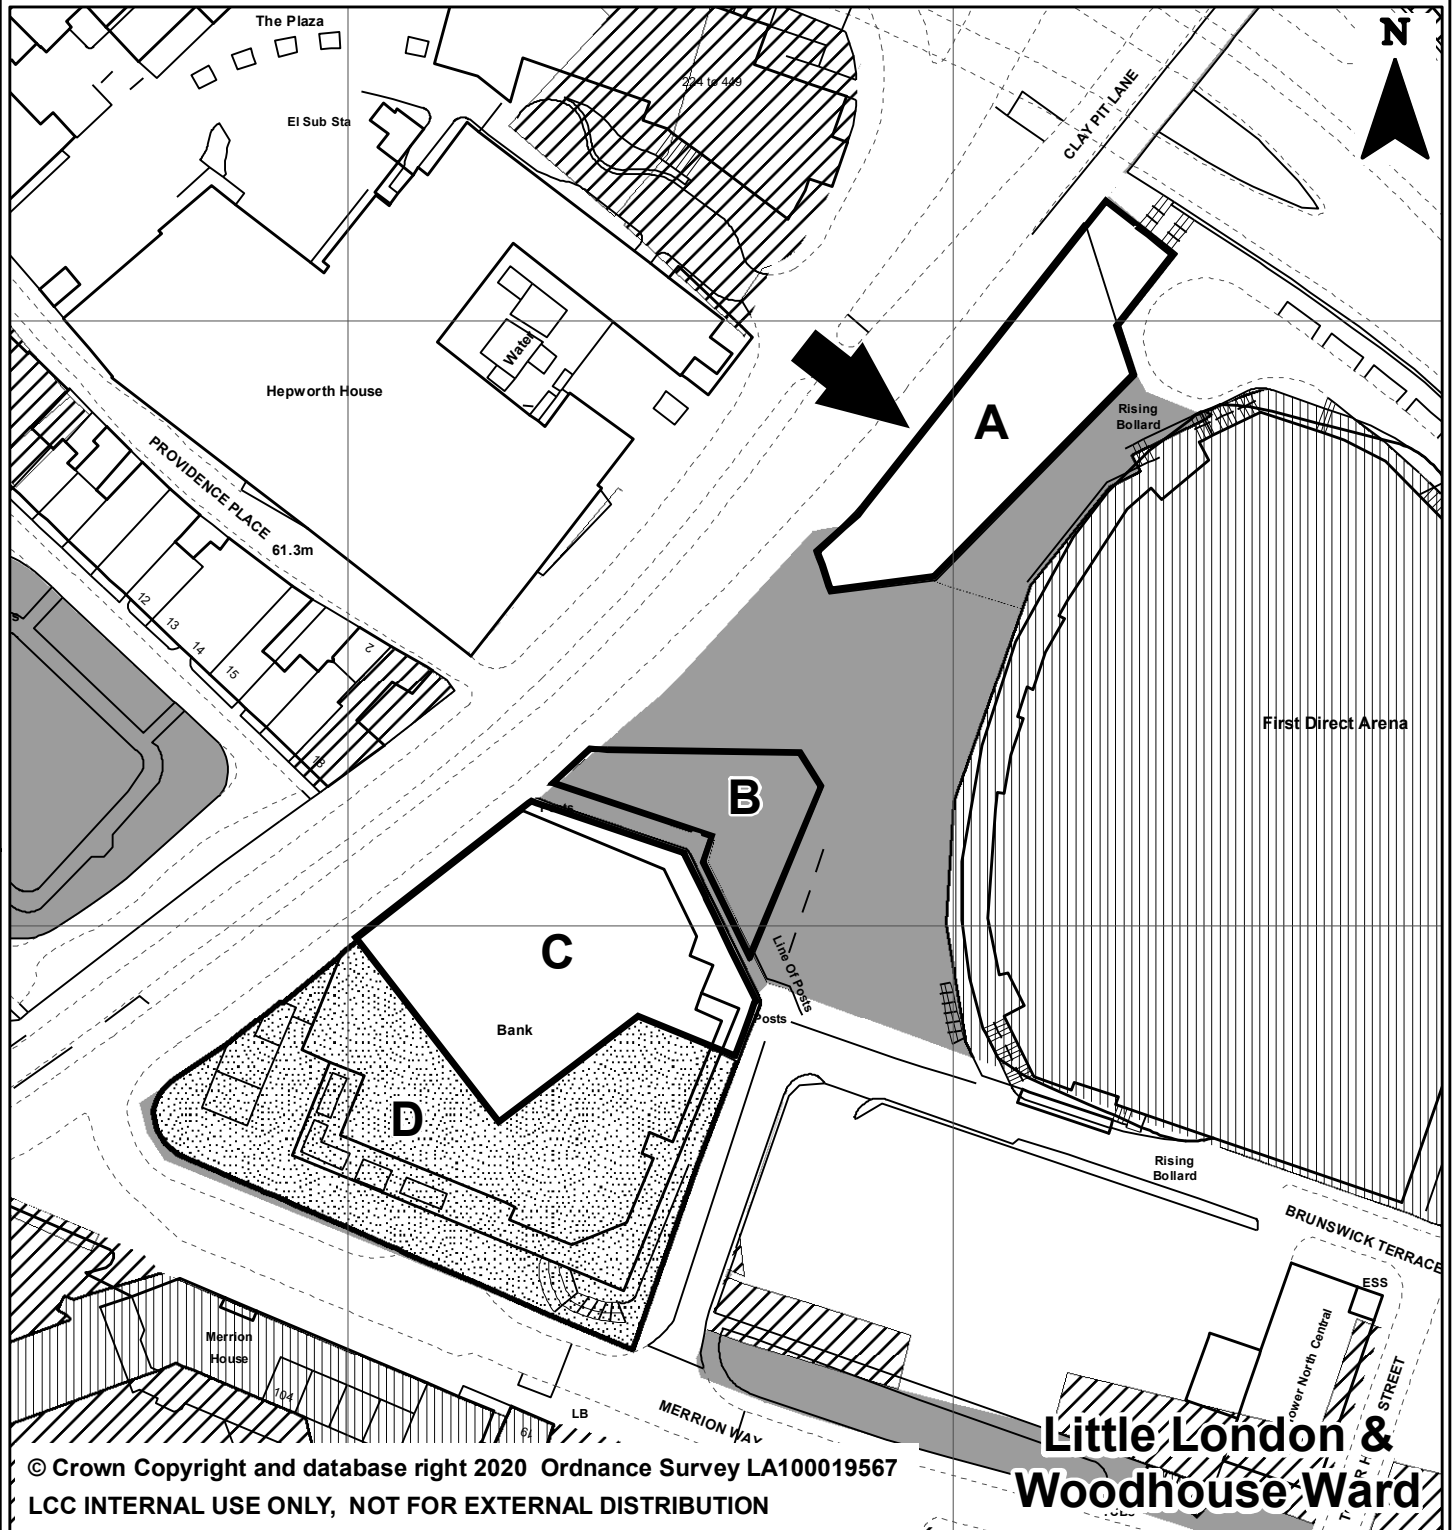

FIRST DIRECT ARENA DEVELOPMENT SITES CLAY PIT LANE LEEDS LS2

© Crown Copyright and database right 2020 Ordnance Survey LA100019567
LCC INTERNAL USE ONLY, NOT FOR EXTERNAL DISTRIBUTION

Little London & Woodhouse Ward

 SUBJECT SITE	 LAND OWNED BY LEEDS CITY COUNCIL	 LAND LEASED OUT BY LEEDS CITY COUNCIL
 WARD BOUNDARY	 LAND SOLD BY LEEDS CITY COUNCIL	 THIRD PARTY OWNERSHIP

PREP BY: J Sohanpal
 DATE SAVED: 24/03/2021
 OS No: SE3334
 SCALE: 1:1,250
PLAN No 14361/R