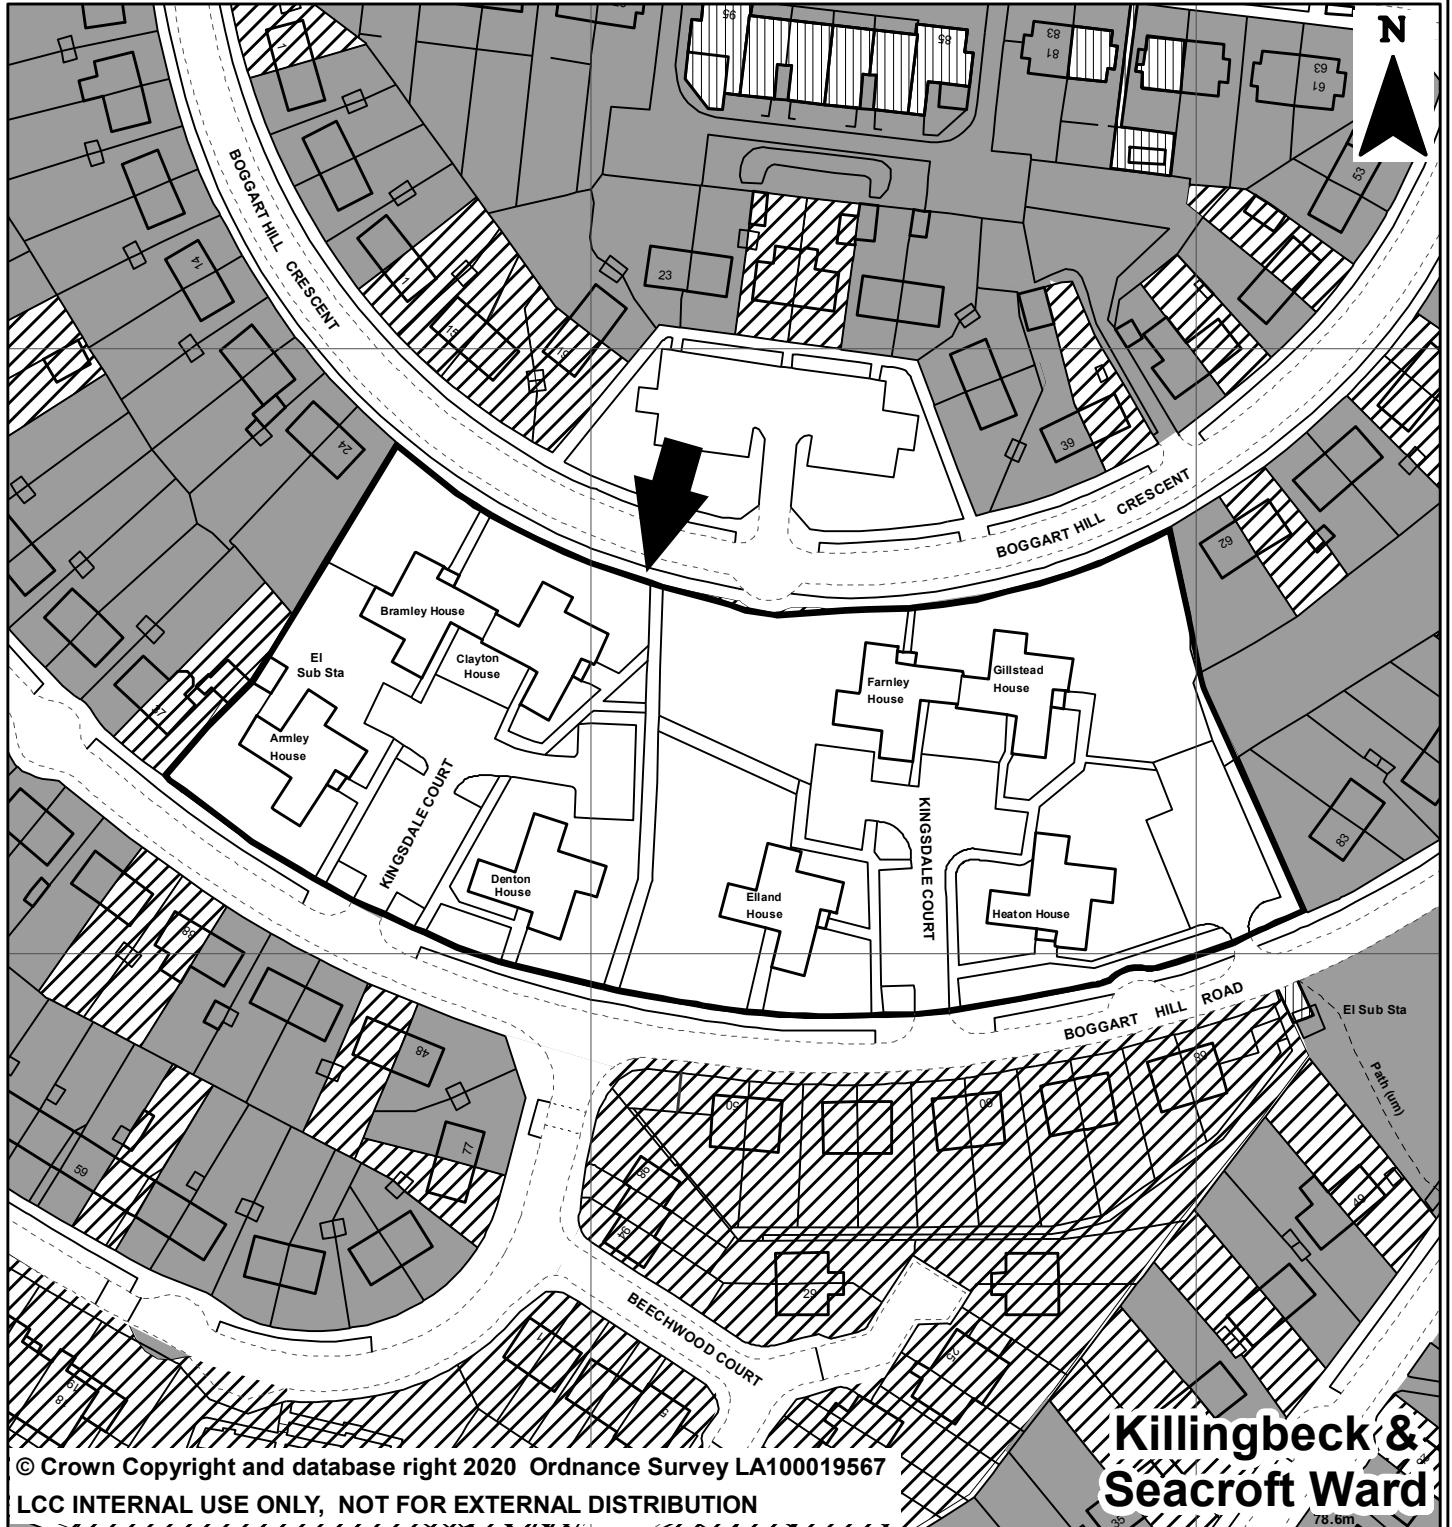

**KINGSDALE COURT  
BOGGART HILL ROAD  
SEACROFT  
LEEDS LS14**

© Crown Copyright and database right 2020 Ordnance Survey LA100019567  
LCC INTERNAL USE ONLY, NOT FOR EXTERNAL DISTRIBUTION

**Killingbeck &  
Seacroft Ward**

- ← SUBJECT SITE**
- WARD BOUNDARY**
- LAND OWNED BY LEEDS CITY COUNCIL**
- LAND SOLD BY LEEDS CITY COUNCIL**
- LAND LEASED OUT BY LEEDS CITY COUNCIL**

PREP BY: J Sohanpal  
DATE SAVED: 04/05/2021  
OS No: SE3436  
SCALE: 1:1,250  
**PLAN No 20056/B**