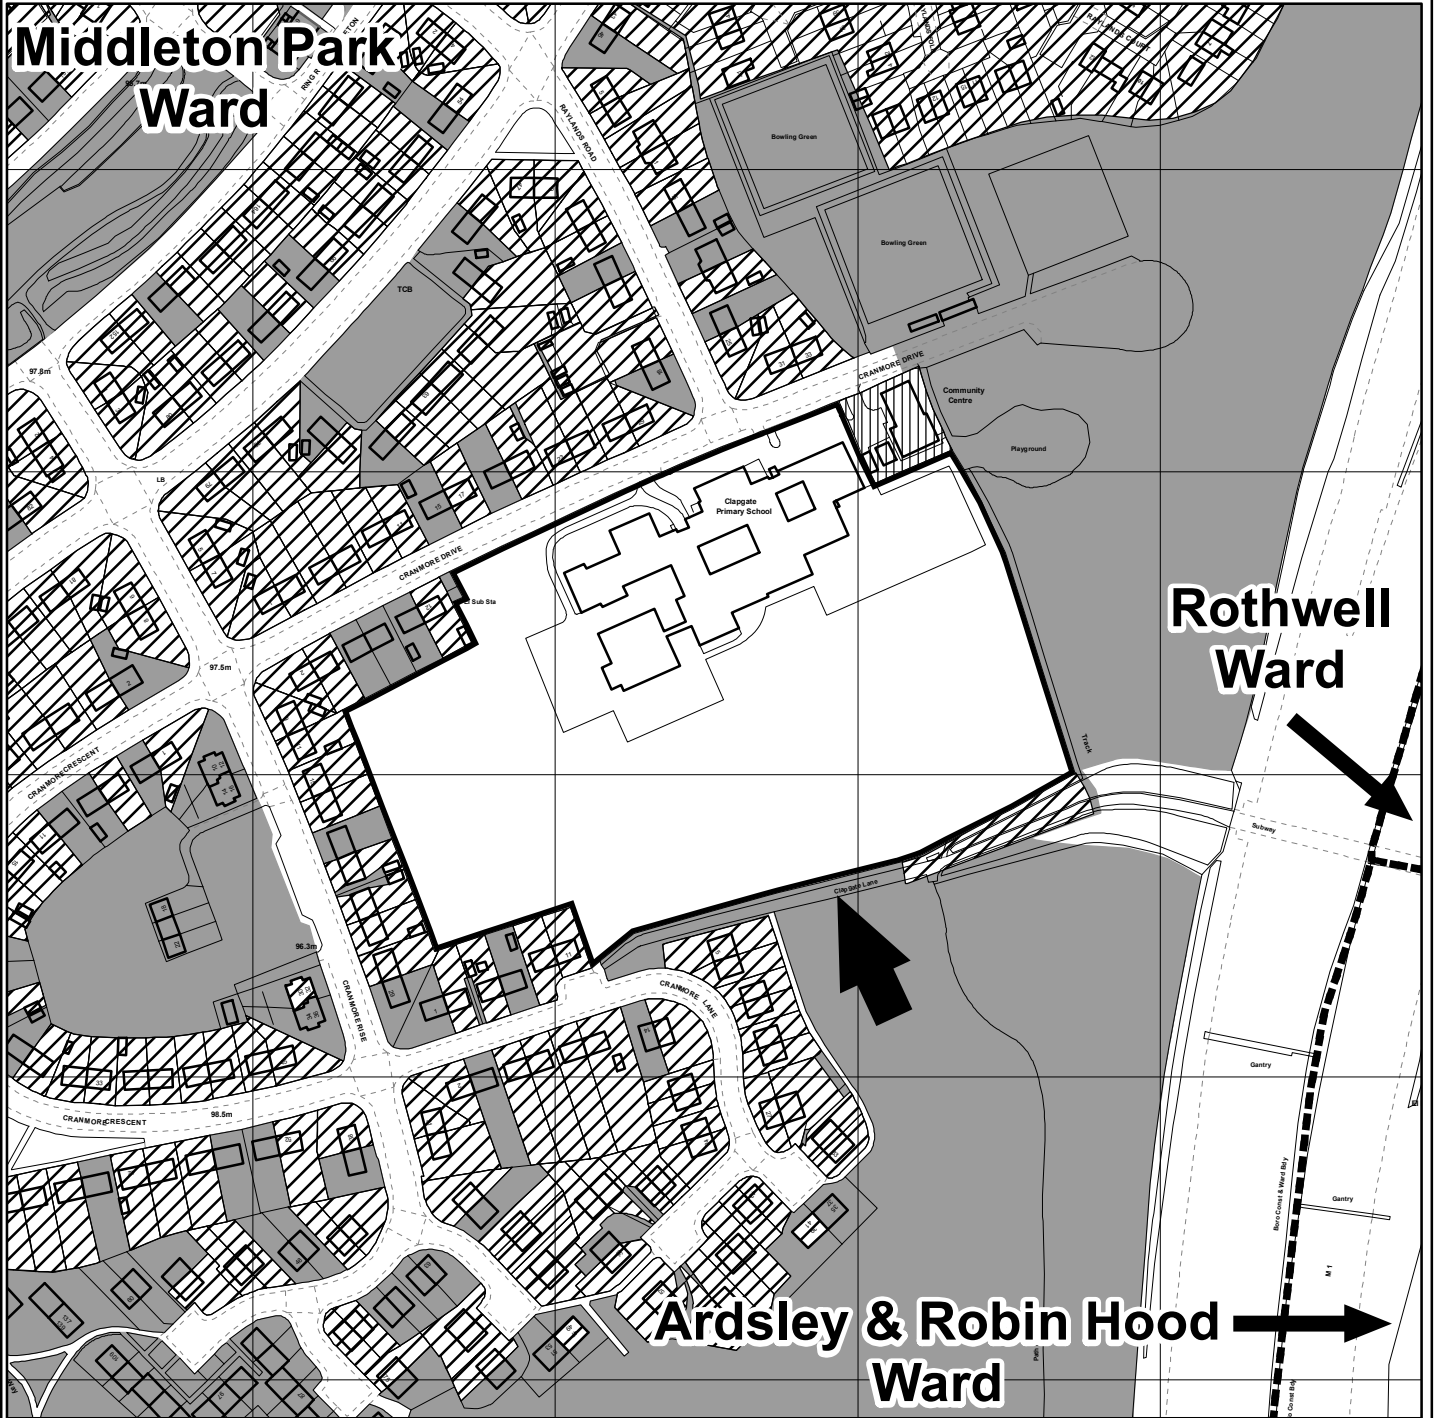

**CLAPGATE PRIMARY SCHOOL
CRANMORE DRIVE
BELLE ISLE
LEEDS L10**

← SUBJECT SITE

LAND OWNED BY LEEDS CITY COUNCIL

LAND LEASED OUT BY LEEDS CITY COUNCIL

LAND SOLD BY LEEDS CITY COUNCIL

LAND OWNED BY APPLICANT

WARD BOUNDARY

Leeds
CITY COUNCIL

(c) Crown Copyright and database right [2013]
Ordnance Survey LA100019567

0 10 20 40 60 80
Metres

PREP BY M. CHRISTIAN

DATE 09/09/2013

OS No SE3128SE

Scale 1:2,500

PLAN No 17355/