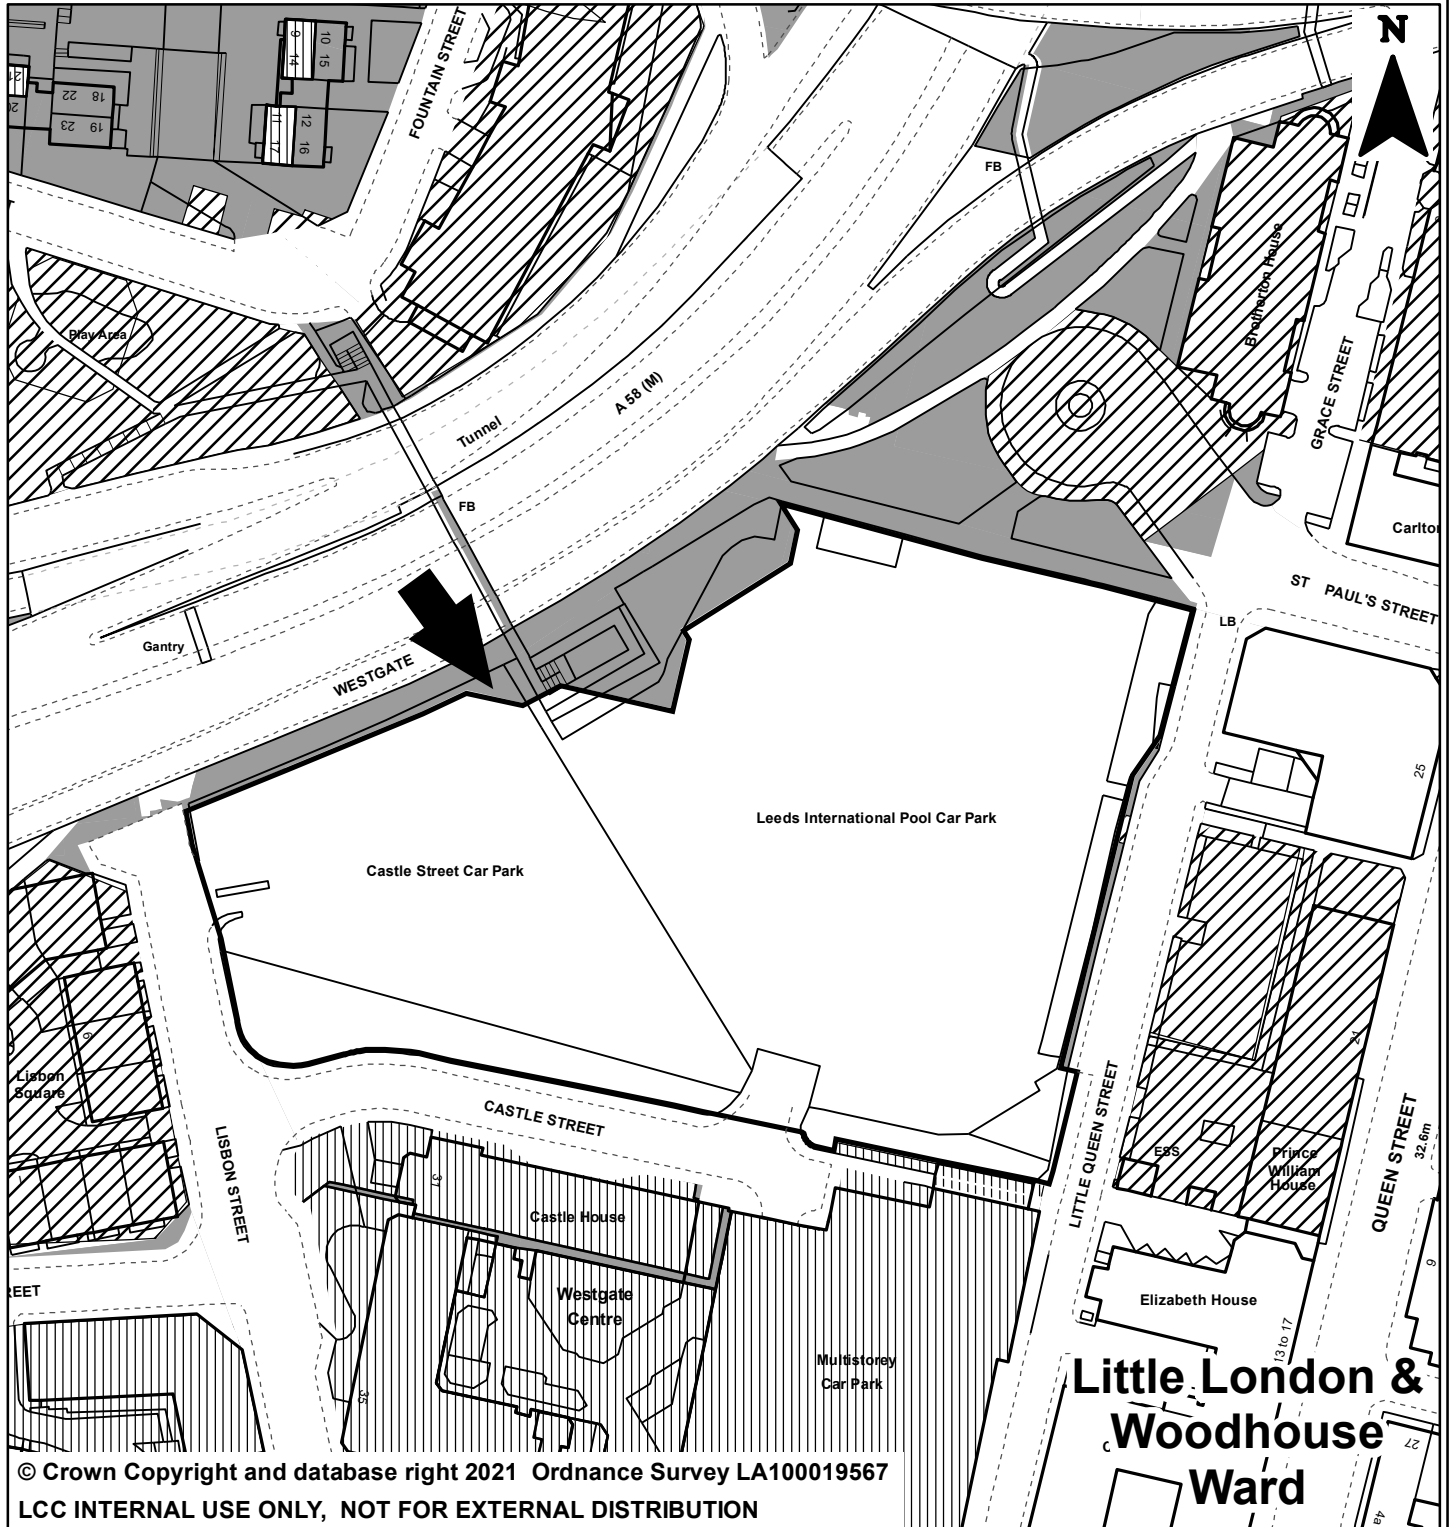

**LEEDS INTERNATIONAL POOL SITE
LISBON STREET / CASTLE STREET
LEEDS LS1**

APPENDIX 1

© Crown Copyright and database right 2021 Ordnance Survey LA100019567

LCC INTERNAL USE ONLY, NOT FOR EXTERNAL DISTRIBUTION

- SUBJECT SITE
- WARD BOUNDARY
- LAND OWNED BY LEEDS CITY COUNCIL
- LAND SOLD BY LEEDS CITY COUNCIL
- LAND LEASED OUT BY LEEDS CITY COUNCIL

PREP BY: M. CHRISTIAN
 DATE SAVED: 25/05/2021
 OS No: SE2933NW
 SCALE: 1:1,250