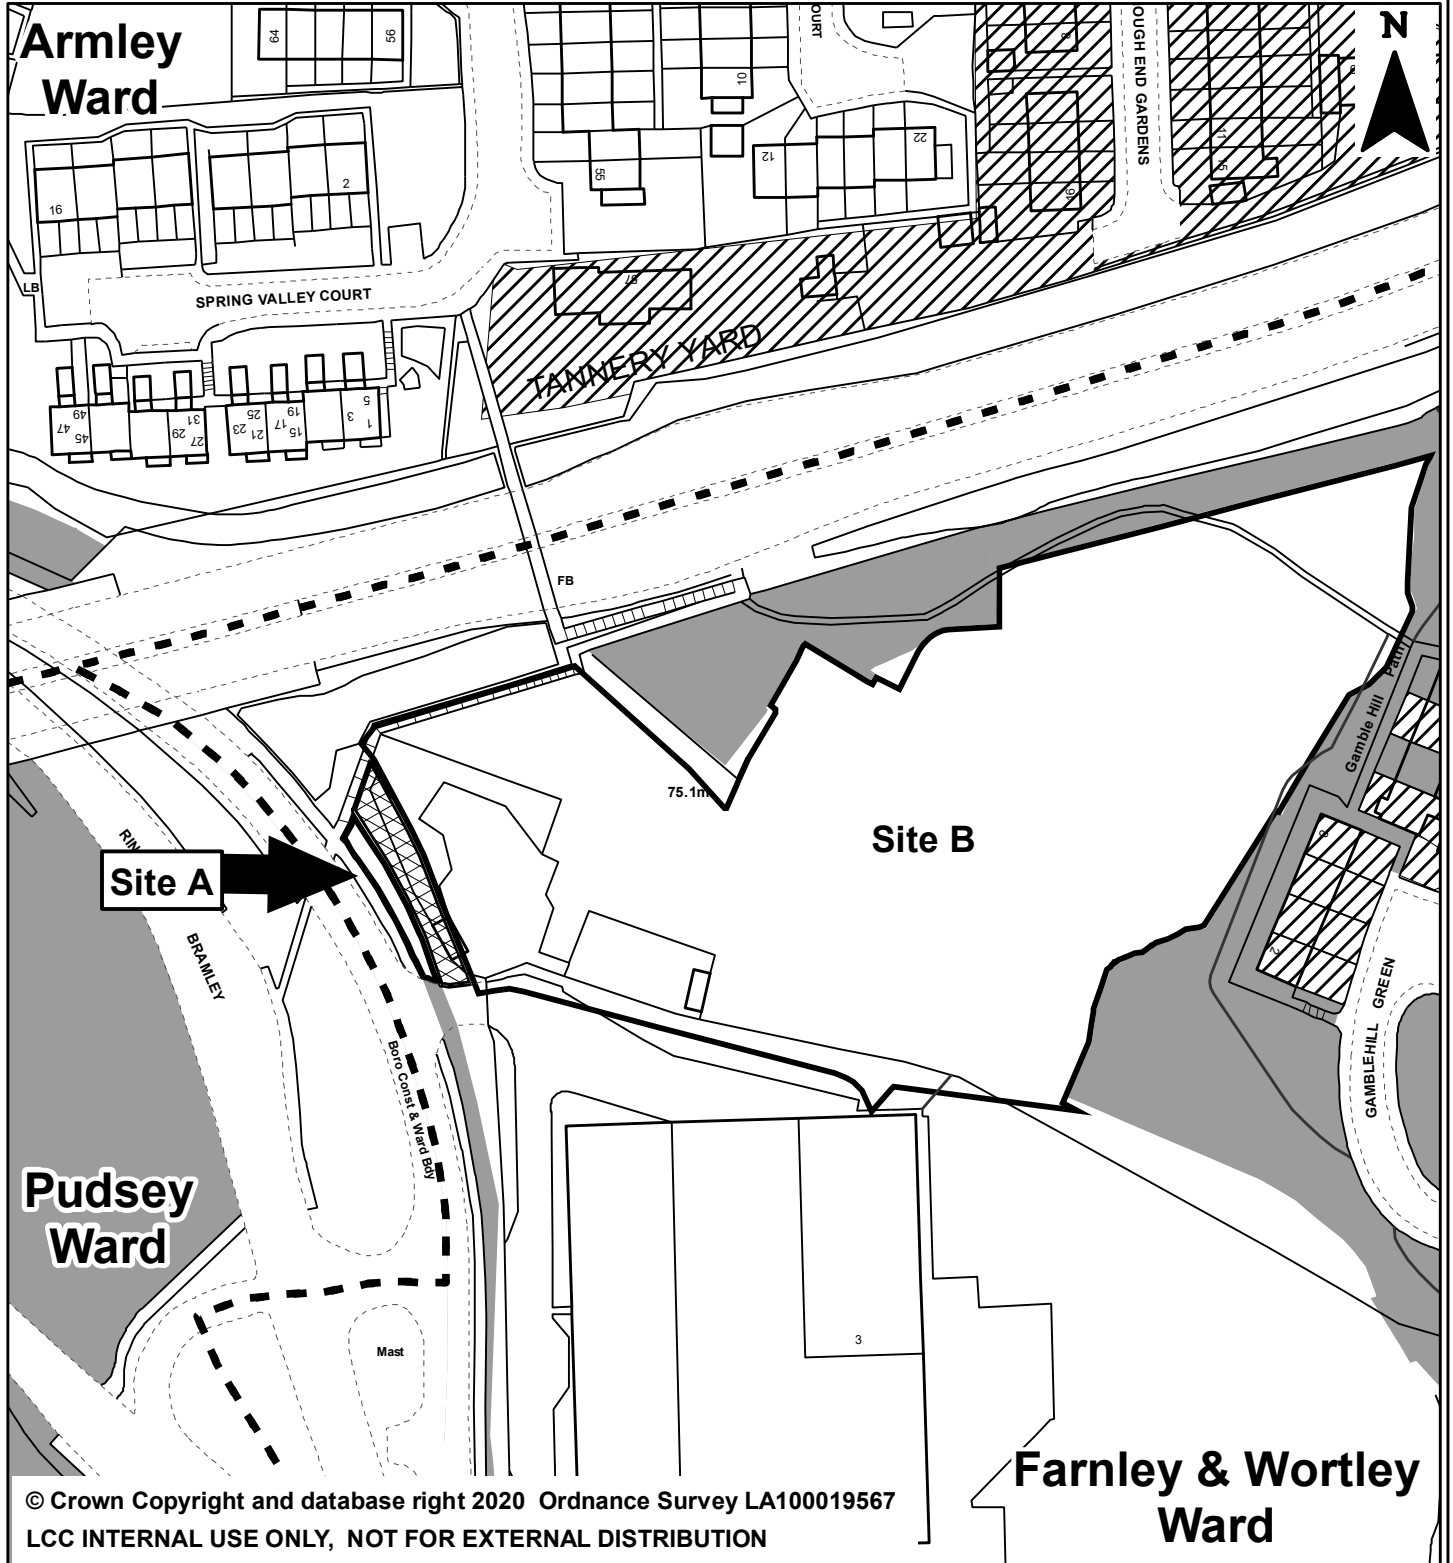

**LAND AT RING ROAD BRAMLEY
LEEDS
LS13**

 SUBJECT SITE
 WARD BOUNDARY

 LAND OWNED BY LEEDS CITY COUNCIL
 LAND SOLD BY LEEDS CITY COUNCIL

 LAND LEASED OUT BY LEEDS CITY COUNCIL
 UN-REGISTERED LAND

You are not permitted to copy, sub-licence, distribute or sell any of this data to third parties in any form.
 Produced by Land Records, City Development, Leeds City Council

PREP BY: J Sohanpall
 DATE SAVED: 15/12/2020
 OS No: SE 2433
 SCALE: 1:1,250
PLAN No 19513/A