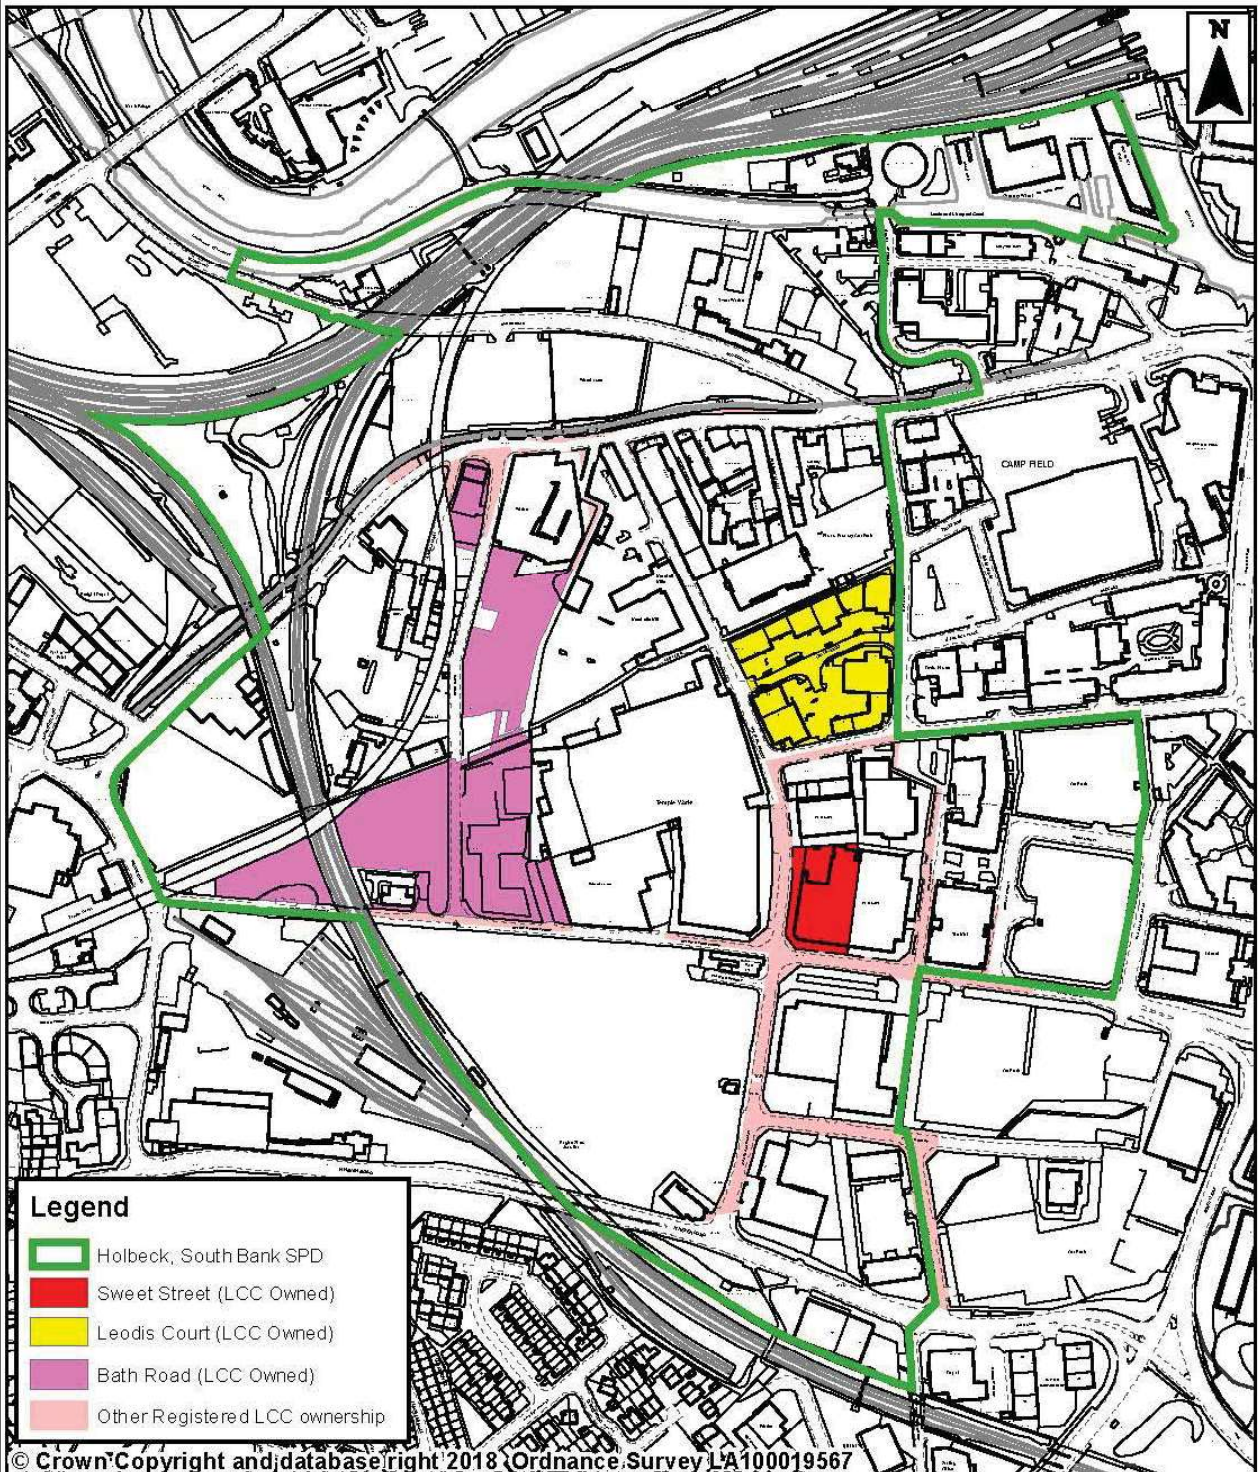

**HOLBECK
SOUTH BANK
LEEDS LS11**

Legend

- Holbeck, South Bank SPD
- Sweet Street (LCC Owned)
- Leodis Court (LCC Owned)
- Bath Road (LCC Owned)
- Other Registered LCC ownership

© Crown Copyright and database right 2018 Ordnance Survey LA100019567

PREP BY: J Sohanpall
 DATE SAVED: 06/11/2018
 OS No: SE2932
 SCALE: 1:4,500

PLAN No 18497/N

You are not permitted to copy, sub-licence, distribute or sell any of this data to third parties in any form.
 Produced by Land Records, City Development, Leeds City Council

Path: G:\PLANS AND PROJECTS\Land Records Plans\18400 - 18499\18497N Holbeck South Bank Revised Plan.mxd