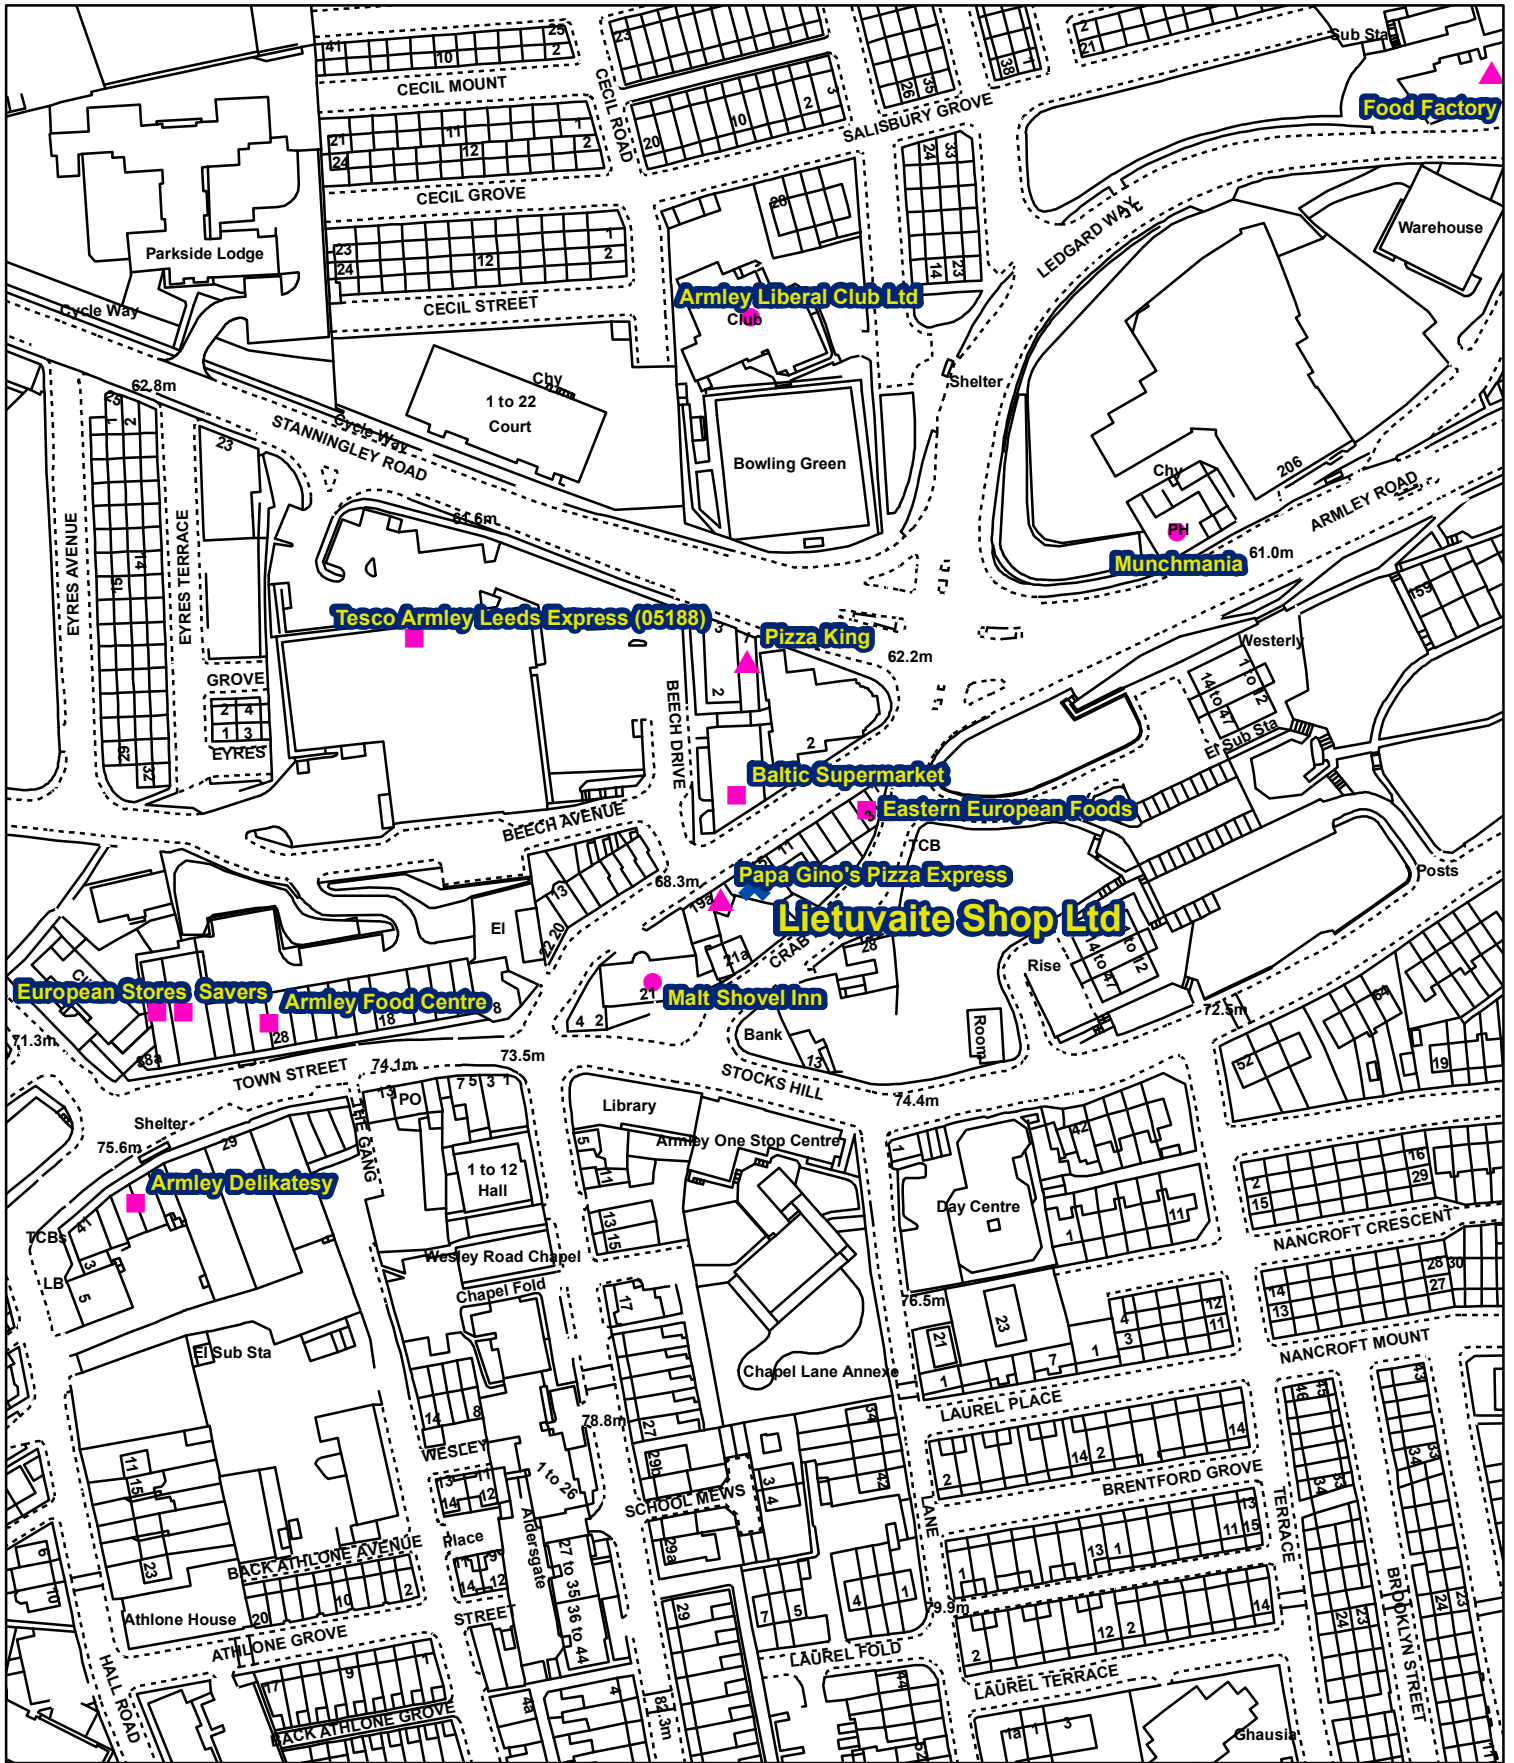

# Appendix B

This map is based upon the Ordnance Survey's digital data with the permission of the Ordnance Survey on behalf of the controller of Her Majesty's Stationary Office

© Unauthorised reproduction infringes Crown Copyright and may lead to prosecution or civil proceedings

Leeds City Council O.S. Licence No 1000019567  
© Crown Copyright all rights reserved

Key	
	On licence
	Off licence
	Late night refreshment
	Other