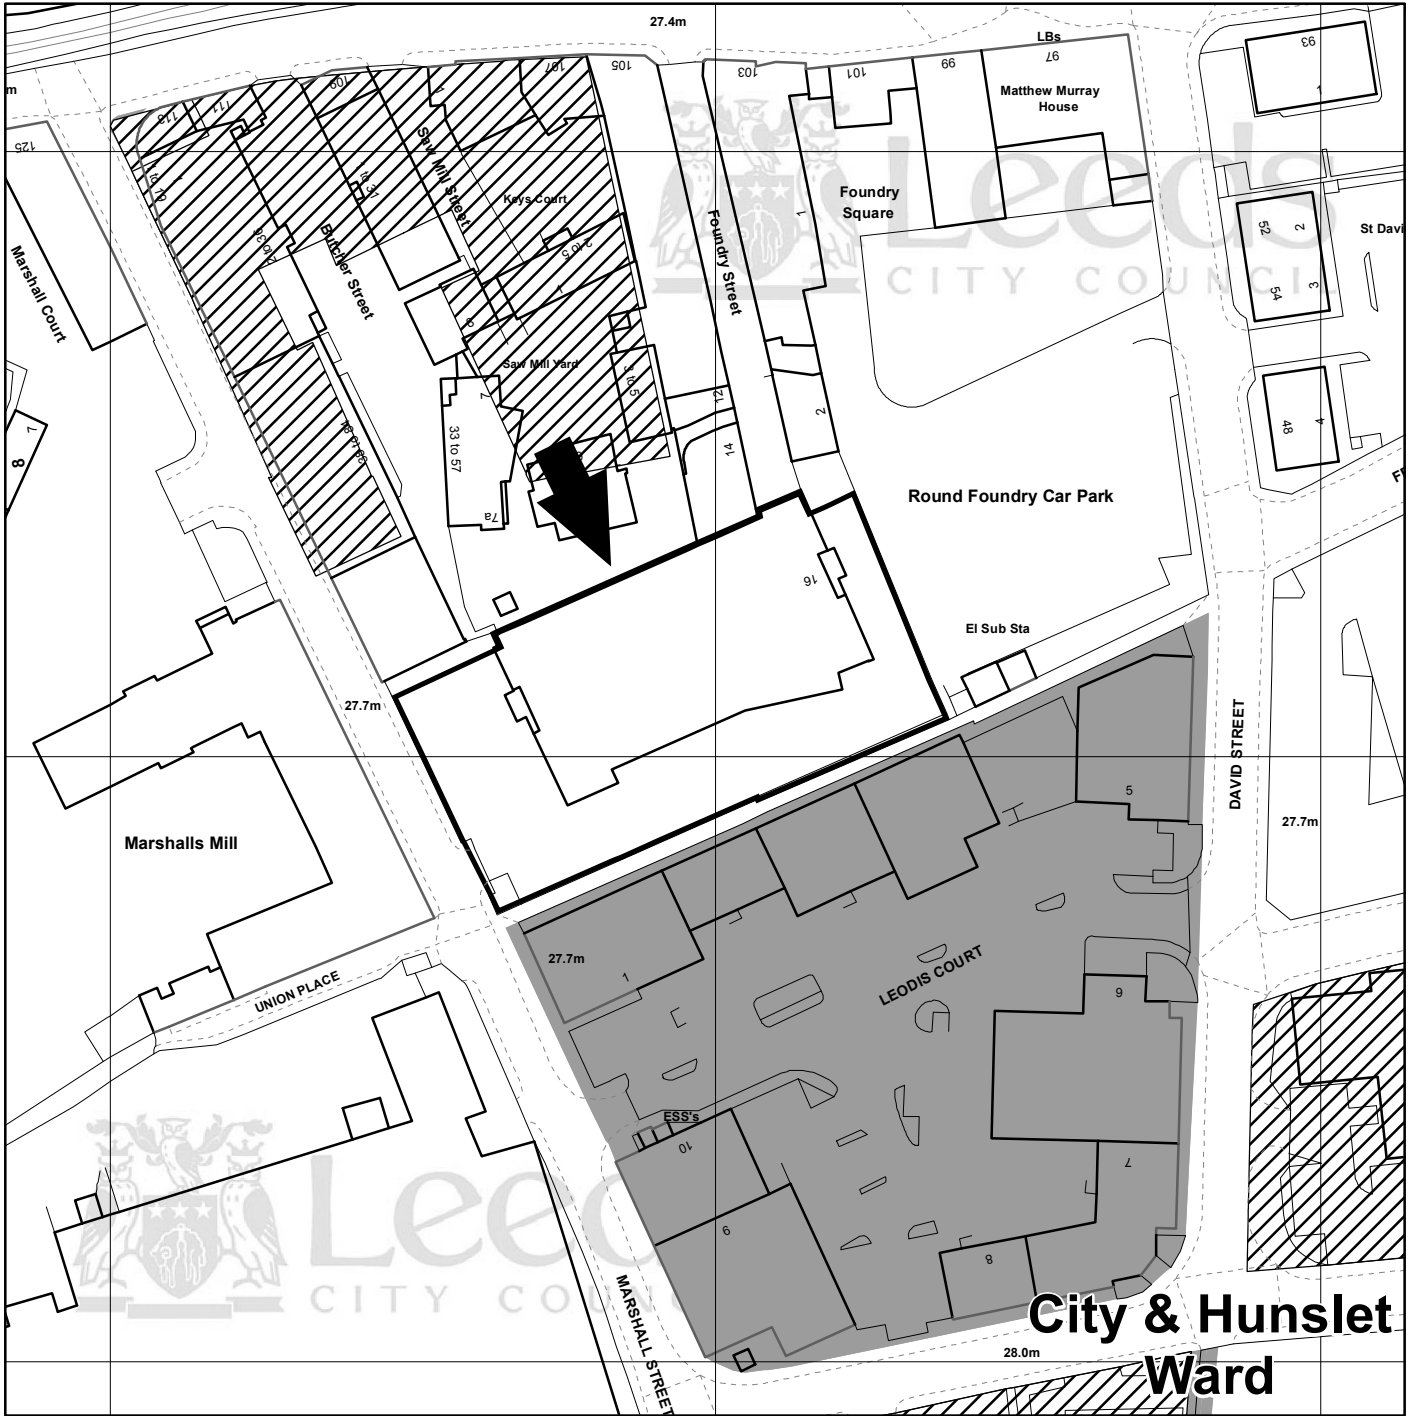

**ROUND FOUNDRY MEDIA CENTRE
FOUNDRY STREET
HOLBECK
LEEDS LS11**

← SUBJECT SITE

LAND SOLD BY LEEDS CITY COUNCIL

LAND OWNED BY LEEDS CITY COUNCIL

AREA OF ACCESS

LAND LEASED OUT BY LEEDS CITY COUNCIL

WARD BOUNDARY

Leeds
CITY COUNCIL

(c) Crown Copyright and database right [2014]
Ordnance Survey LA100019567

PREP BY M. CHRISTIAN
Date: 07/07/2014
OS No SE2932NE
Scale 1:1,250

PLAN No 17557/D