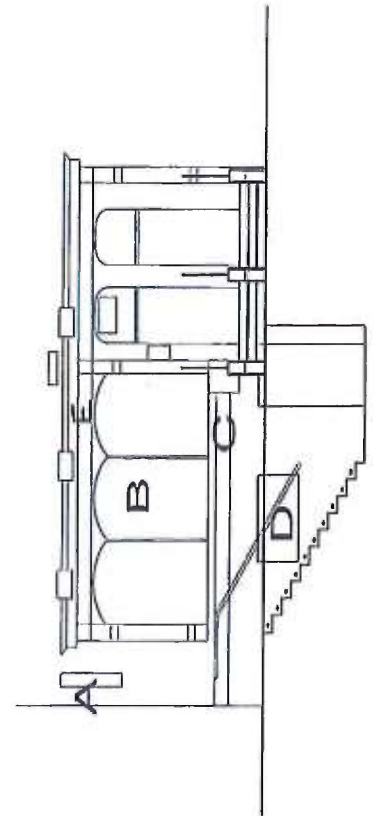

**Licensing: Purple Door, 5 York Place, Leeds, LS1 2DR. Existing Elevation & Photos**

15

A - Existing Projecting Sign 1200mm High X 1000mm X 100 mm With Text As Shown

B - Existing X3 Windows Vinyls Text As Shown

C - Existing Illuminated Form Above, Polished Stand Off Lettering

D - Existing Window Vinyls Showing The Purple Door

E - Existing Retractable Canopy Measuring 5500mm X 1500mm (Approx)

Window sign 2m x 50cm

Sign dimensions 120cm x 85cm

Chrome lettering 100cm x 15cm

Canopy 5.5m x 1.5m (approx)