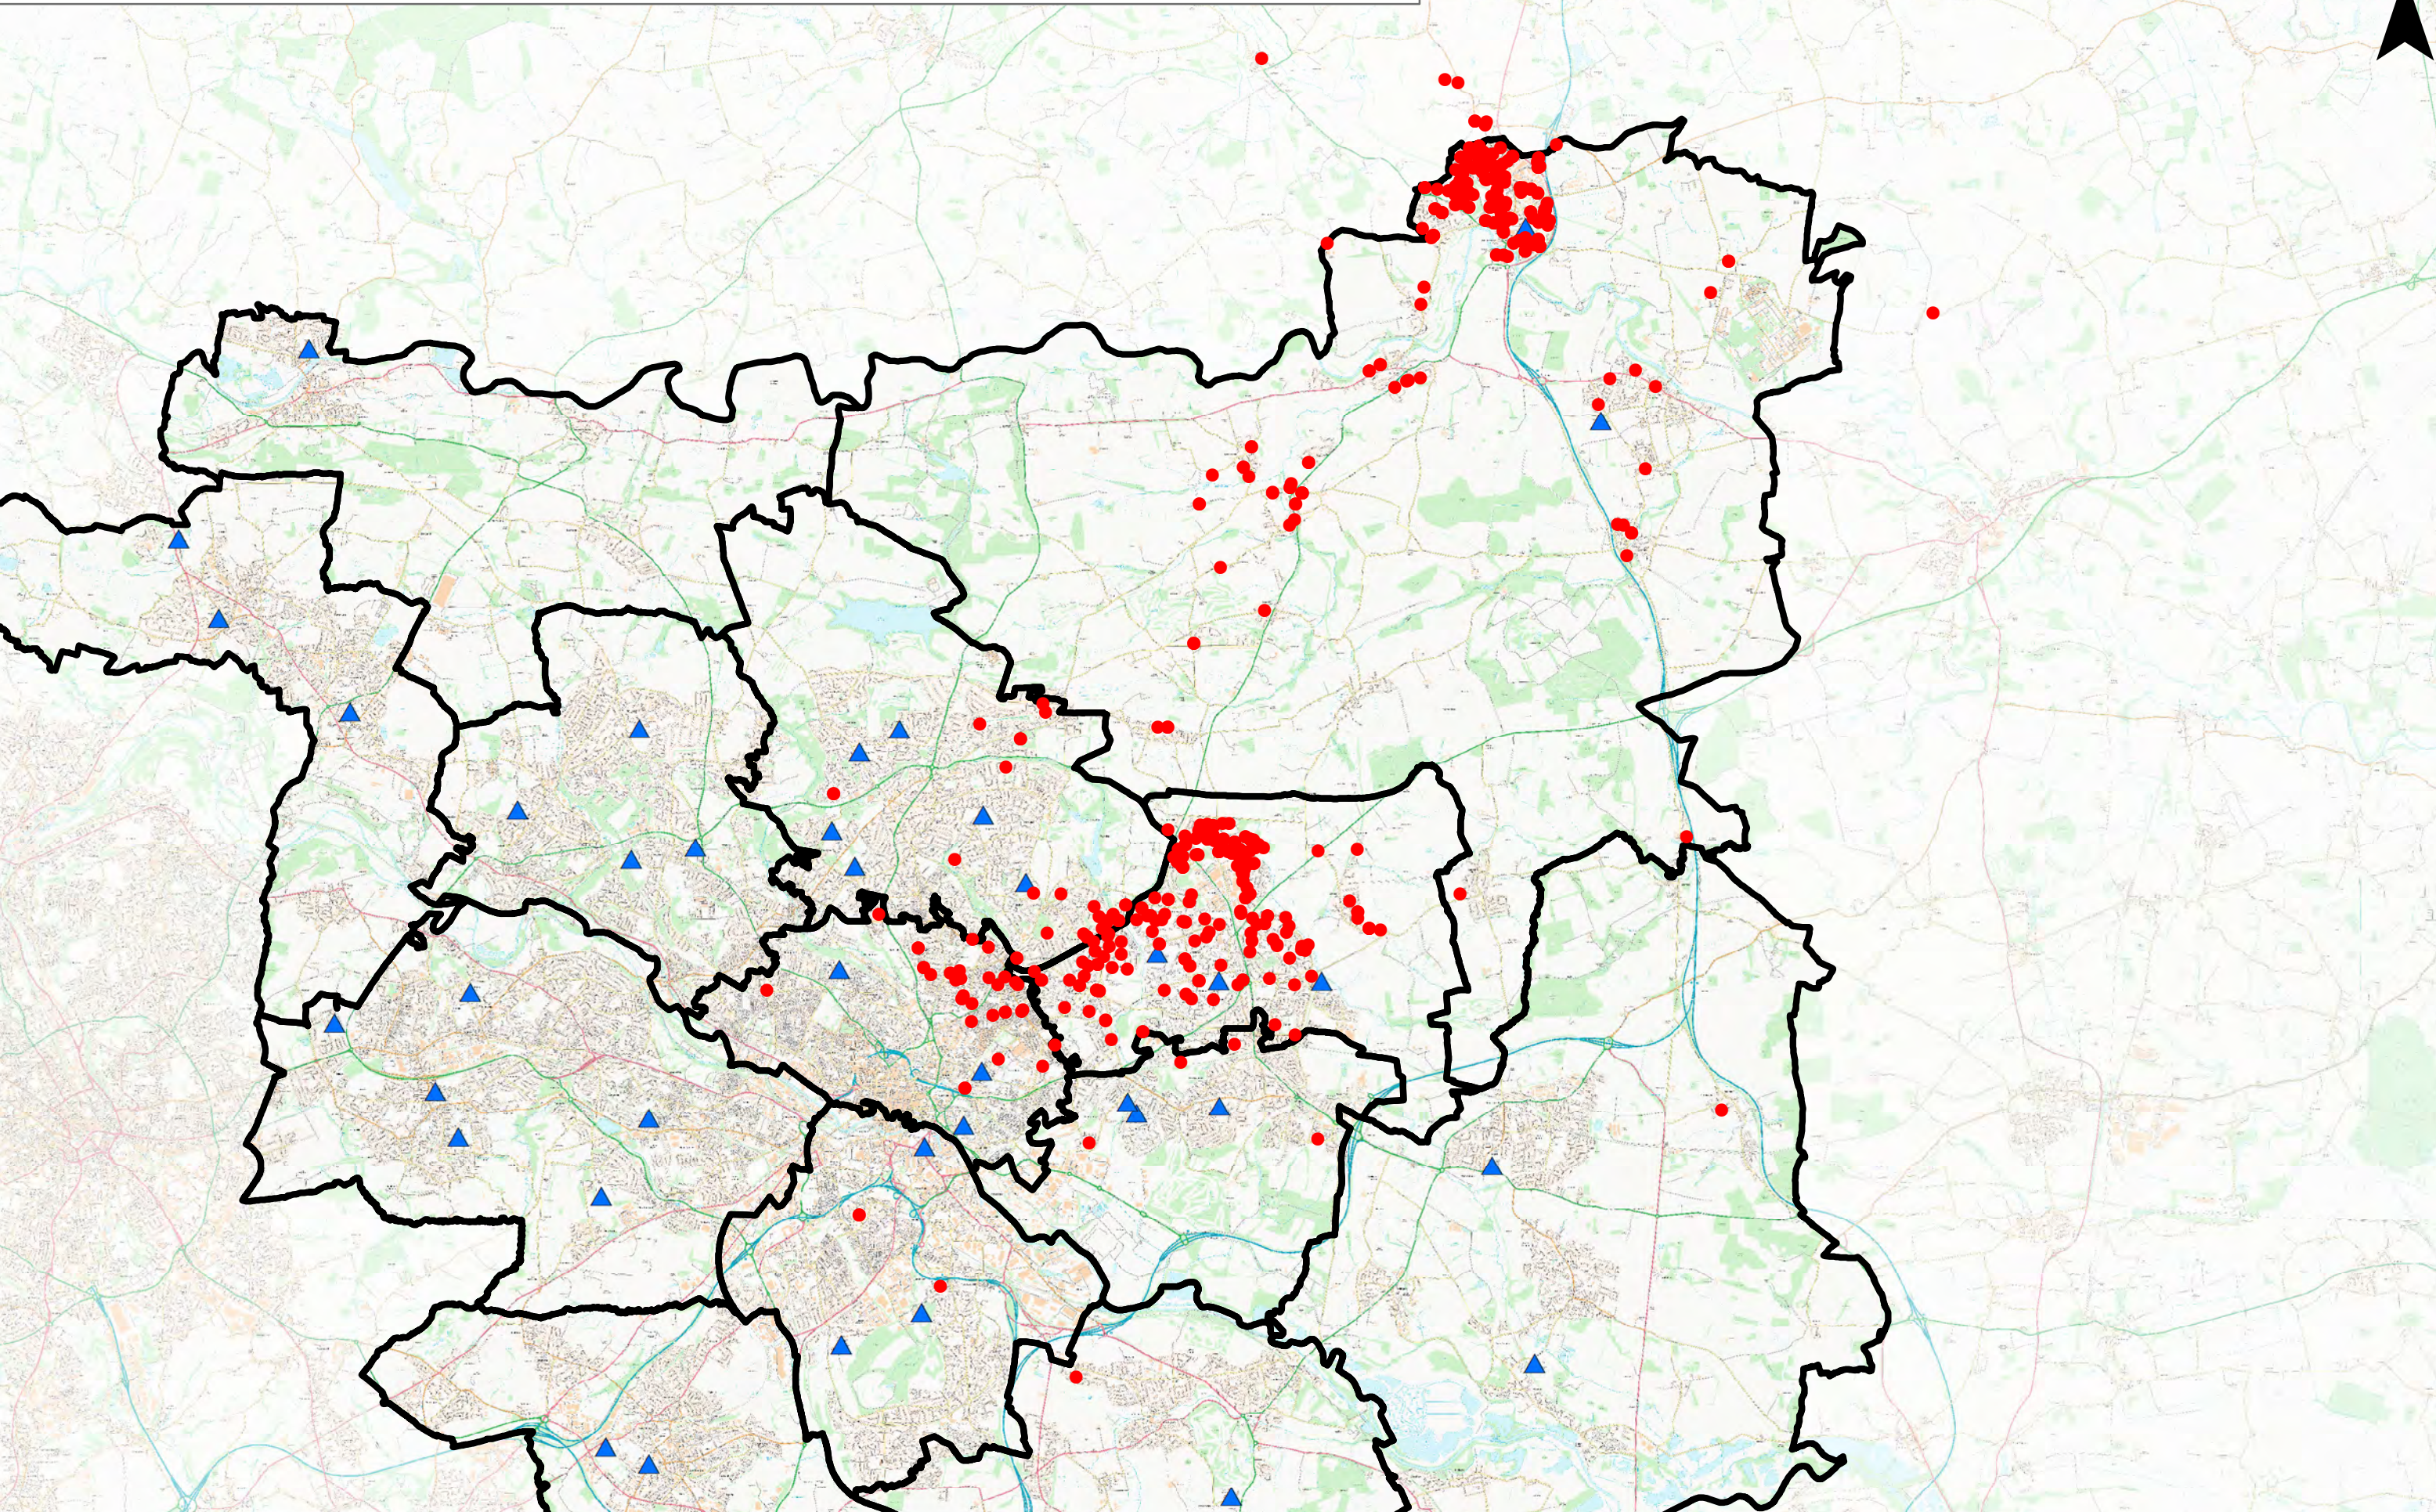

# Pupils Attending Wetherby High School at January Census 2021

(c) Crown Copyright and database right 2021 Ordnance Survey LA100019567  
This map produced by the Children's Performance Service, Children's Services, Leeds City Council.  
For further information, please e-mail CPSTeam@leeds.gov.uk

U:\CHILDRENS PERFORMANCE SERVICES\Work\Sufficiency & Demographics\School Org\Requests\2021\20211015 - NS - Data - Wetherby and Boston Spa data\  
Output - 18/10/2021

Comments  
Schools as at September 2021