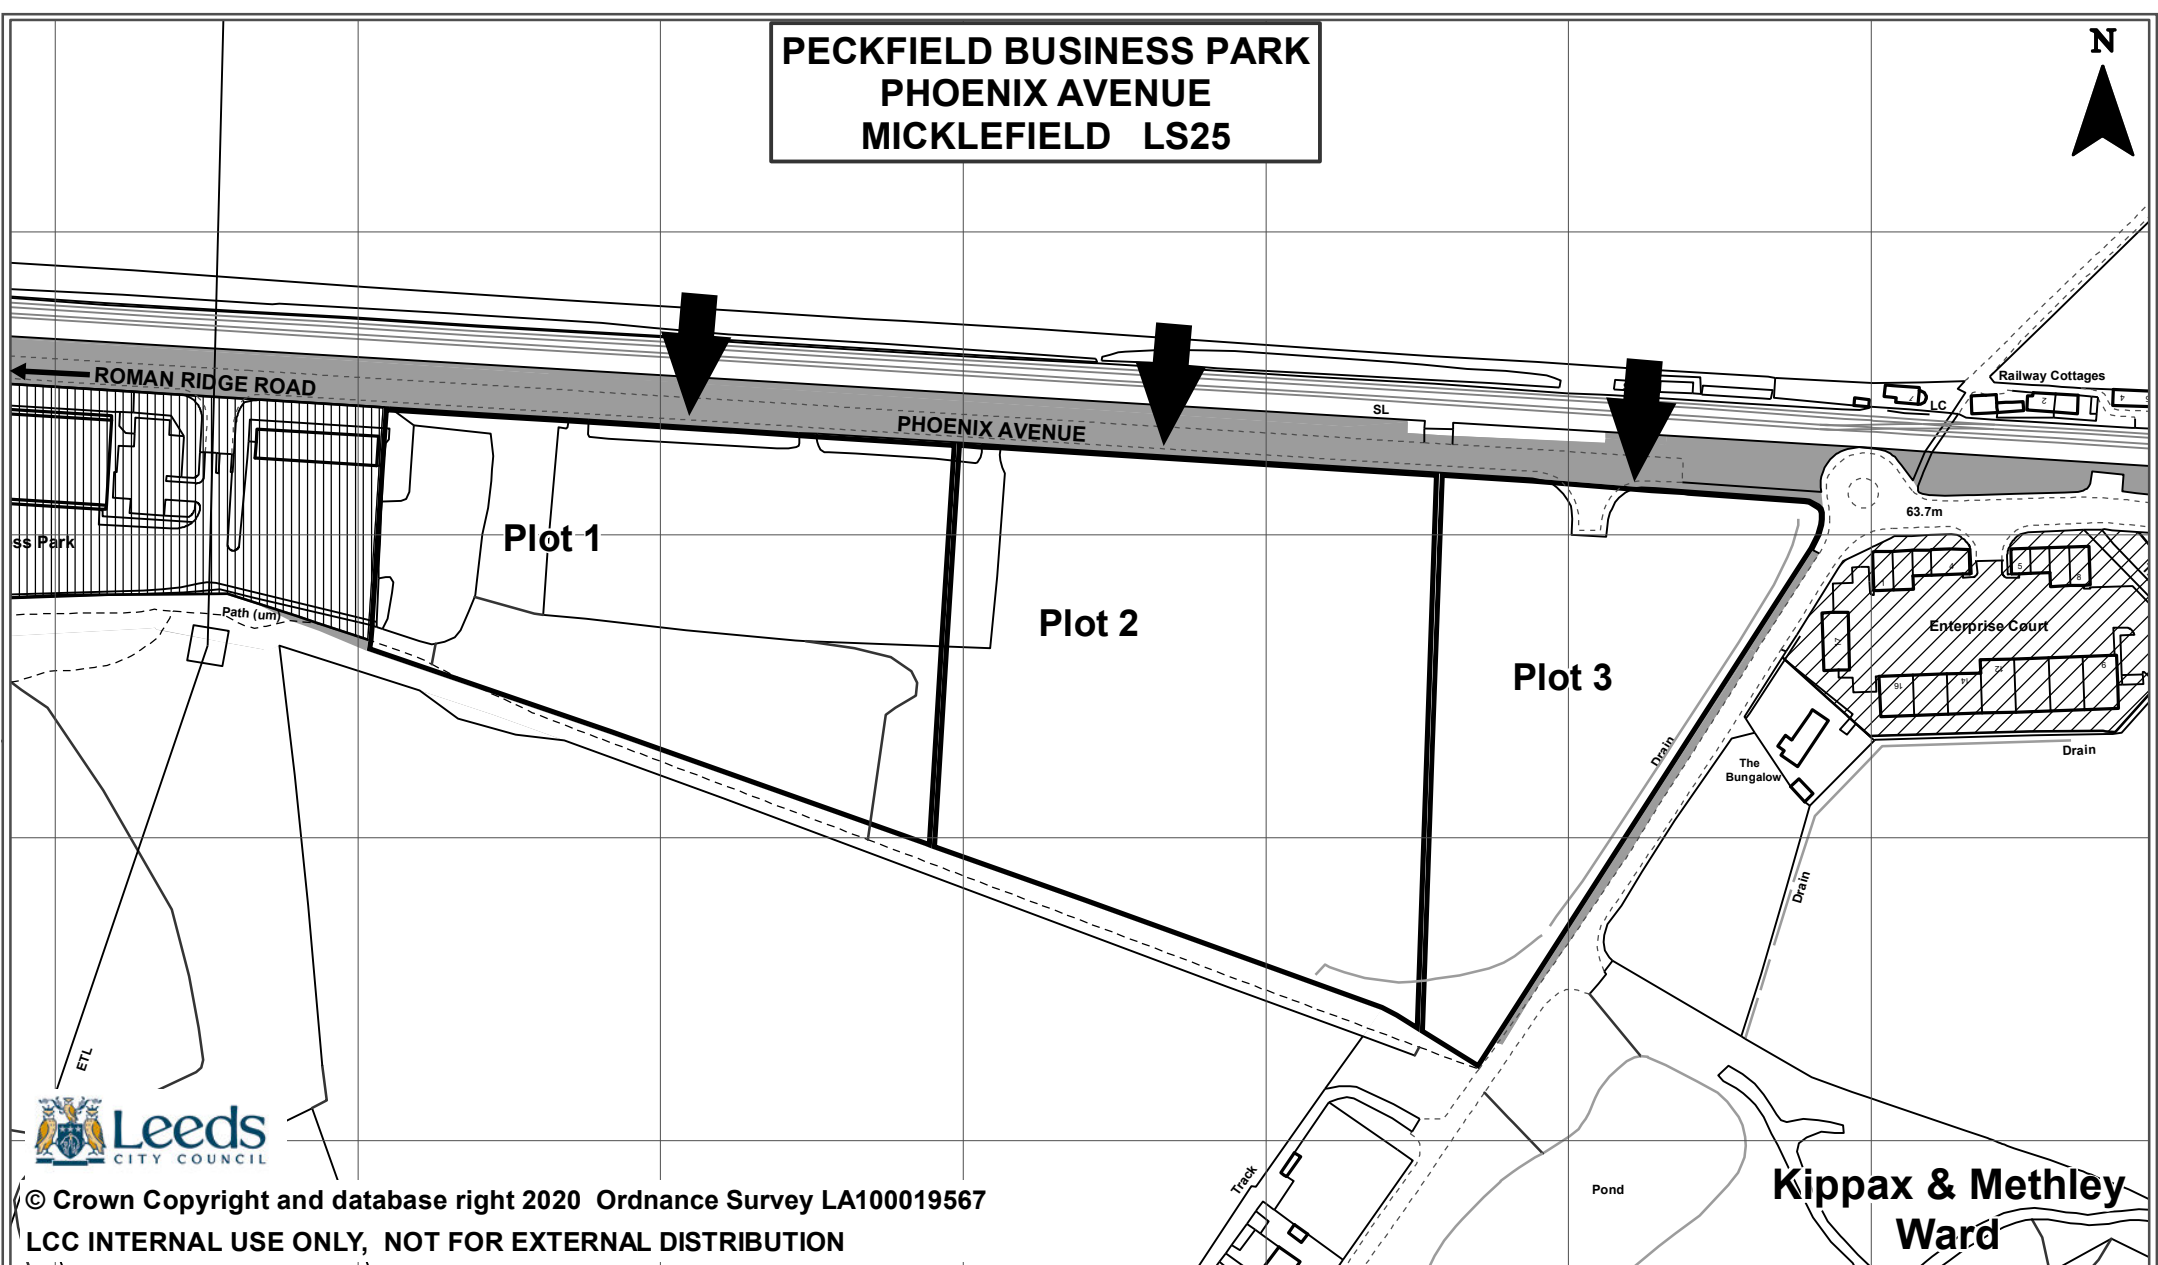

**PECKFIELD BUSINESS PARK
PHOENIX AVENUE
MICKLEFIELD LS25**

- ← SUBJECT SITE**
- LAND OWNED BY LEEDS CITY COUNCIL**
- LAND SOLD BY LEEDS CITY COUNCIL**
- LAND LEASED OUT BY LEEDS CITY COUNCIL**
- WARD BOUNDARY**

You are not permitted to copy, sub-licence, distribute or sell any of this data to third parties in any form.
Produced by Land Records, City Development, Leeds City Council

PLAN No - 17803/R

Prepared By - M. CHRISTIAN Date: - 27/10/2021 OS No: - SE4332 SCALE -1:2,500