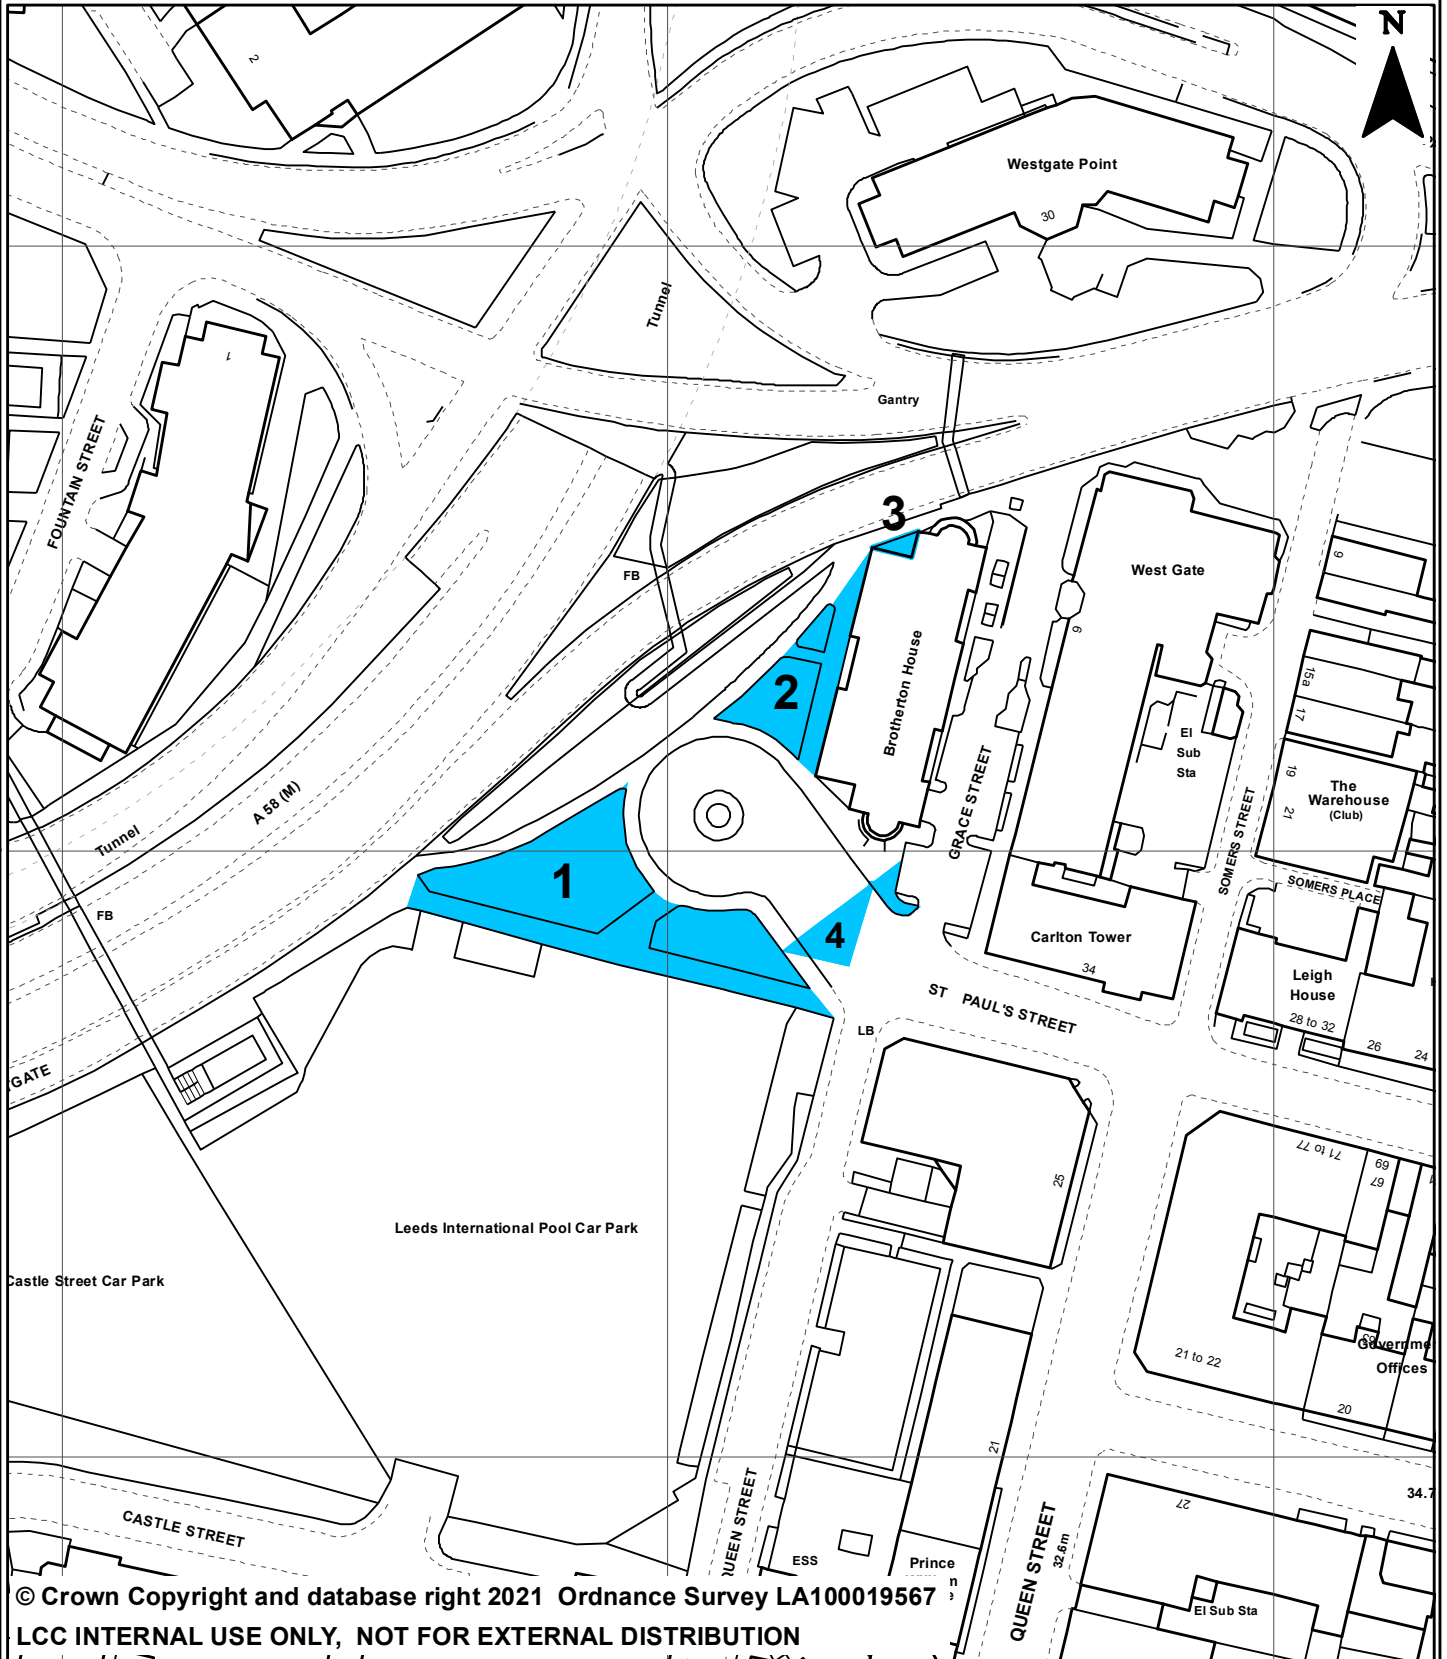

BROTHERTON HOUSE WESTGATE LEEDS LS1

© Crown Copyright and database right 2021 Ordnance Survey LA100019567

LCC INTERNAL USE ONLY, NOT FOR EXTERNAL DISTRIBUTION

You are not permitted to copy, sub-licence, distribute or sell any of this data to third parties in any form.
Produced by Land Records, City Development, Leeds City Council

PREP BY: J Sohanpall
DATE SAVED: 15/12/2021
OS No: SE2933NW
SCALE: 1:1,250

PLAN No 20391/F