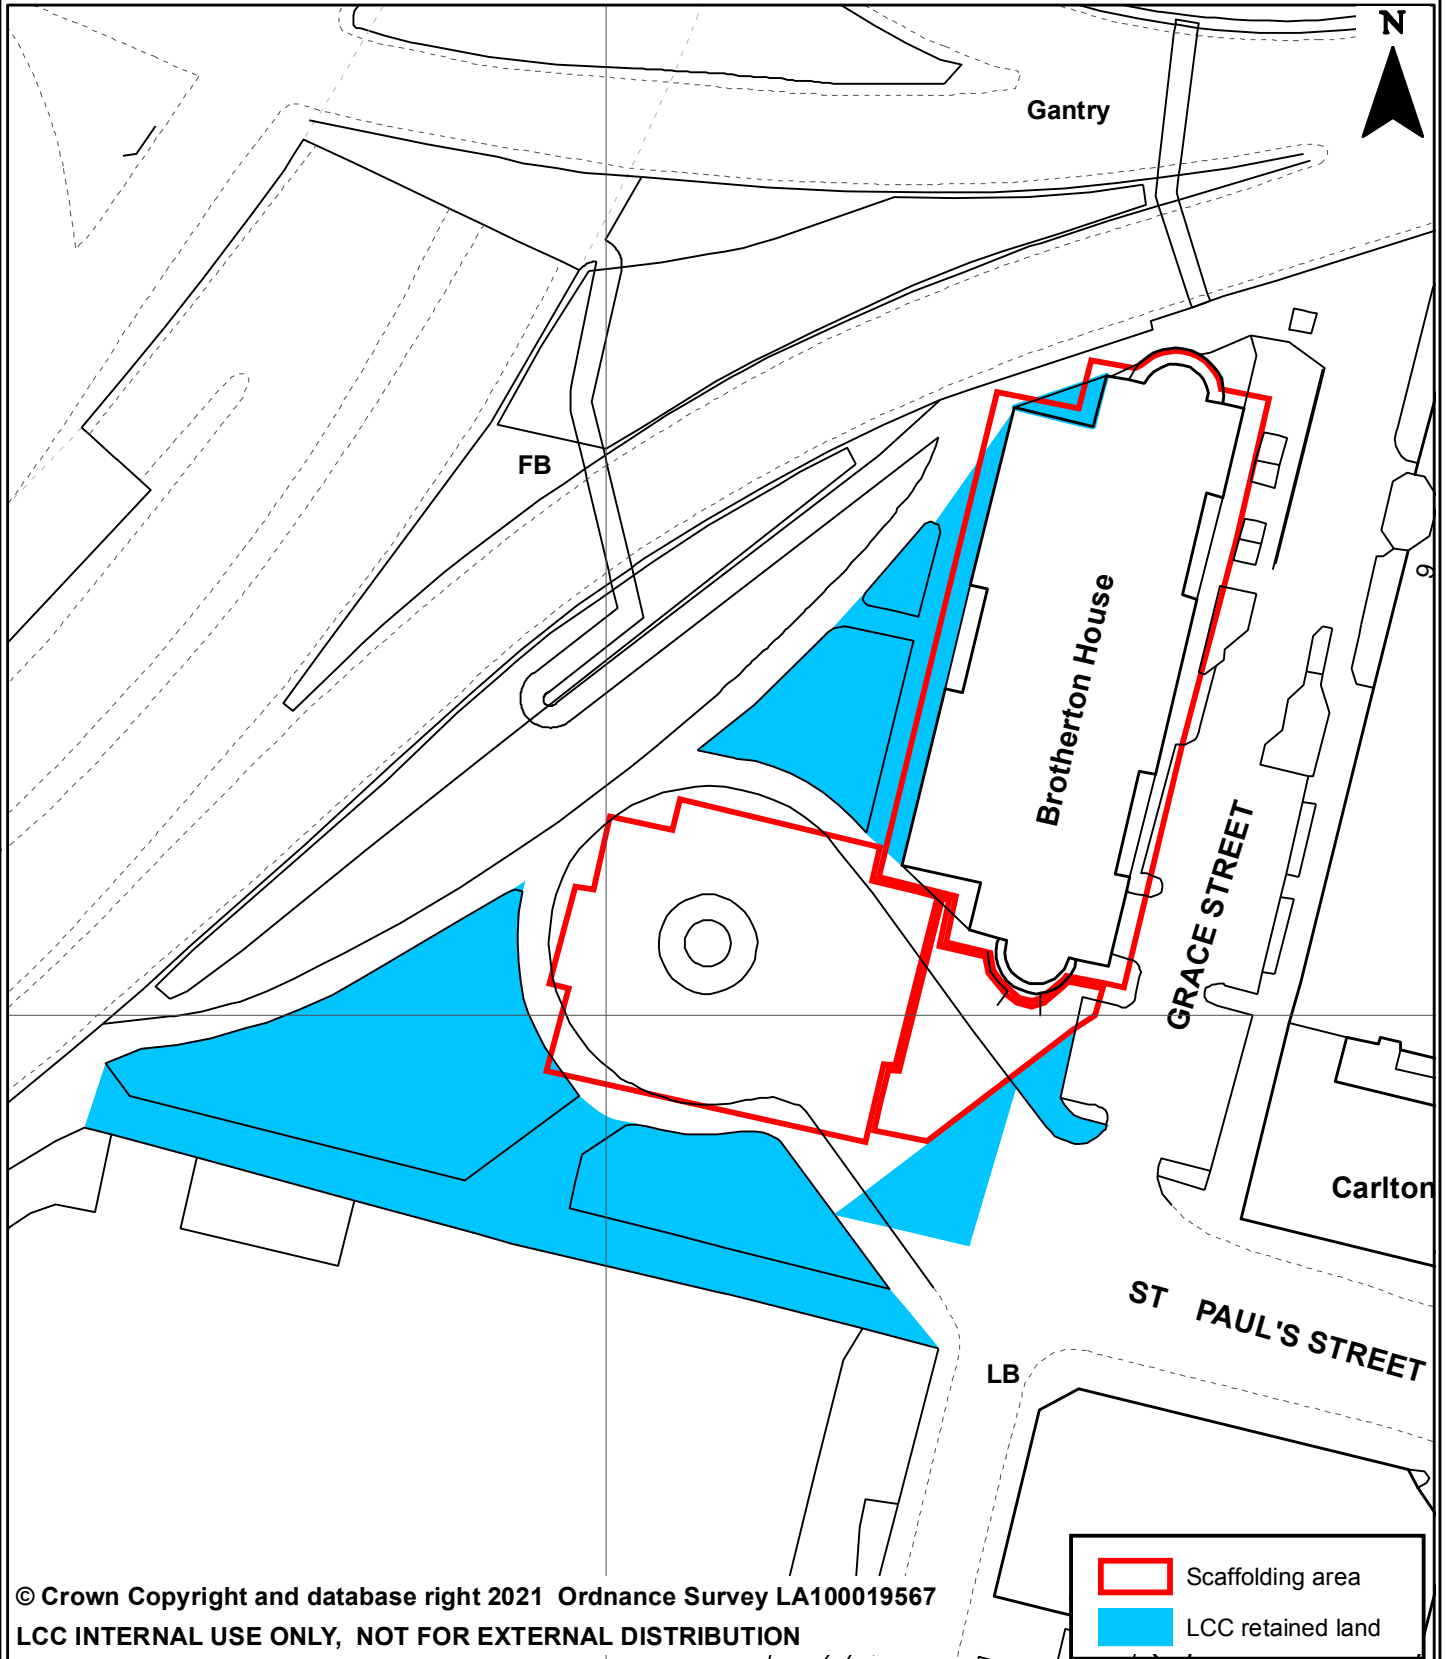

**BROTHERTON HOUSE
WESTGATE
LEEDS
LS1**

© Crown Copyright and database right 2021 Ordnance Survey LA100019567
LCC INTERNAL USE ONLY, NOT FOR EXTERNAL DISTRIBUTION

	Scaffolding area
	LCC retained land

PREP BY: J Sohanpall
DATE SAVED: 16/12/2021
OS No: SE2933NW
SCALE: 1:625

PLAN No 20391/H

You are not permitted to copy, sub-licence, distribute or sell any of this data to third parties in any form.
Produced by Land Records, City Development, Leeds City Council