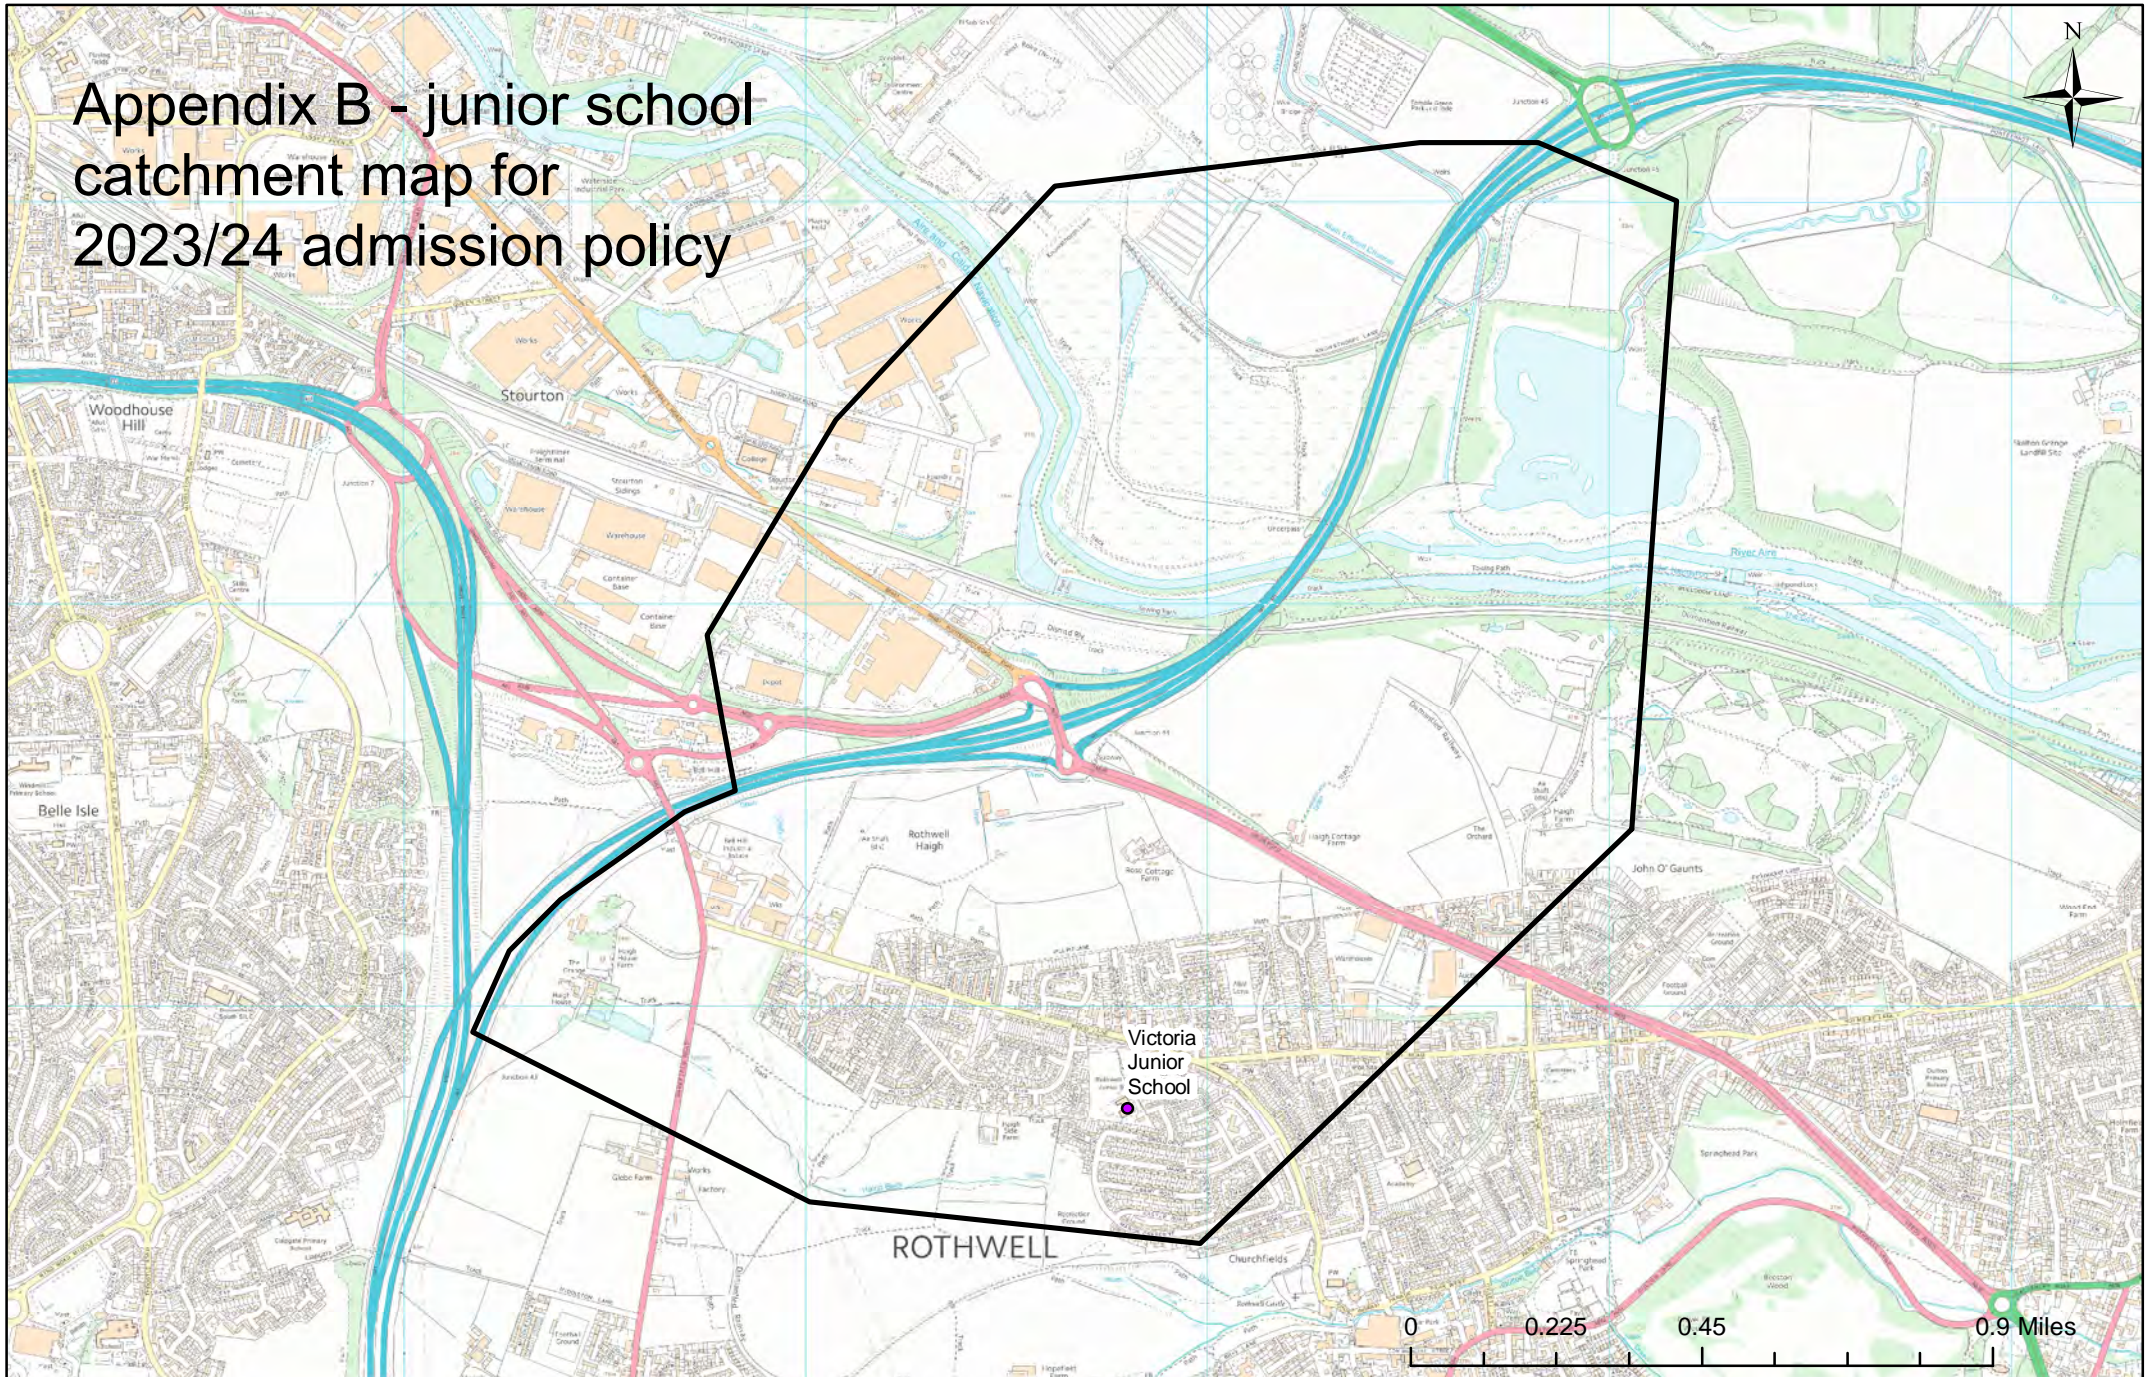

# Rothwell Victoria Junior School - Catchment area

## Appendix B - junior school catchment map for 2023/24 admission policy

Applicants living in the catchment priority area are not guaranteed a place, but their application would meet the Catchment Priority of the school Admissions Policy. It is not possible to represent the full detail of the catchment areas on this visual map. You can look up your individual address to check for priority at [www.leeds.gov.uk/apply](http://www.leeds.gov.uk/apply)  
© Crown Copyright. Leeds City Council - 100019567 (2019)