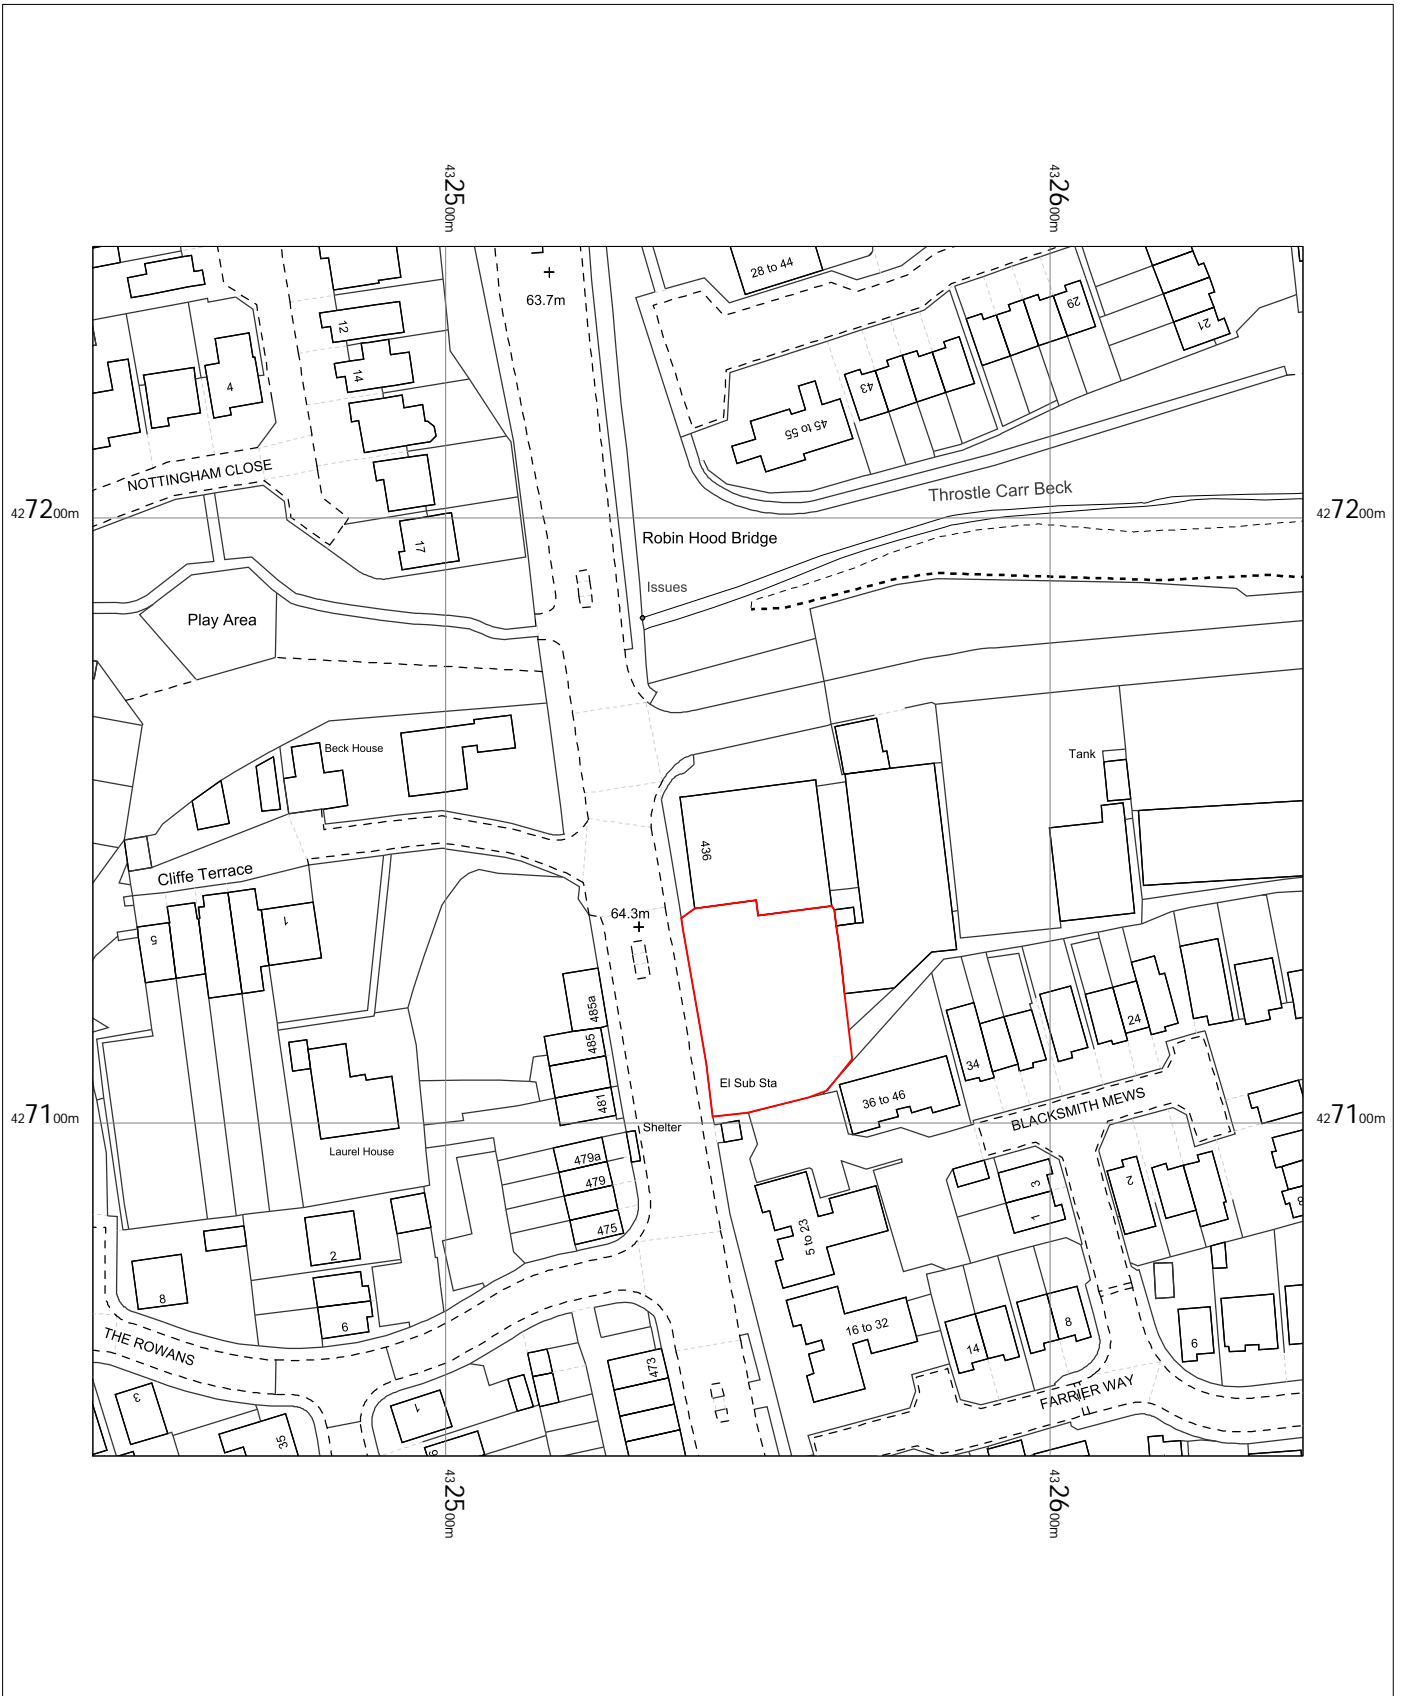

Unit 2, Sherwood Industrial Estate, Leeds Road, WF3 3EL

W R A Industrial Coating
 Ltd Unit 2
 Sherwood Industrial Estate
 Leeds Road,
 Lofthouse,
 WF3 3EL

OS MasterMap 1250/2500/10000 scale
 Friday, November 27, 2020, ID: MPMBW-00920328
www.blackwellmapping.co.uk

1:1250 scale print at A4, Centre: 432542 E, 427145 N

©Crown Copyright Ordnance Survey. Licence no. 100041041

BLACKWELL'S
MAPPING SERVICES
 PERSONAL & PROFESSIONAL MAPPING
www.blackwellmapping.co.uk

TEL: 0800 151 2612
maps@blackwell.co.uk