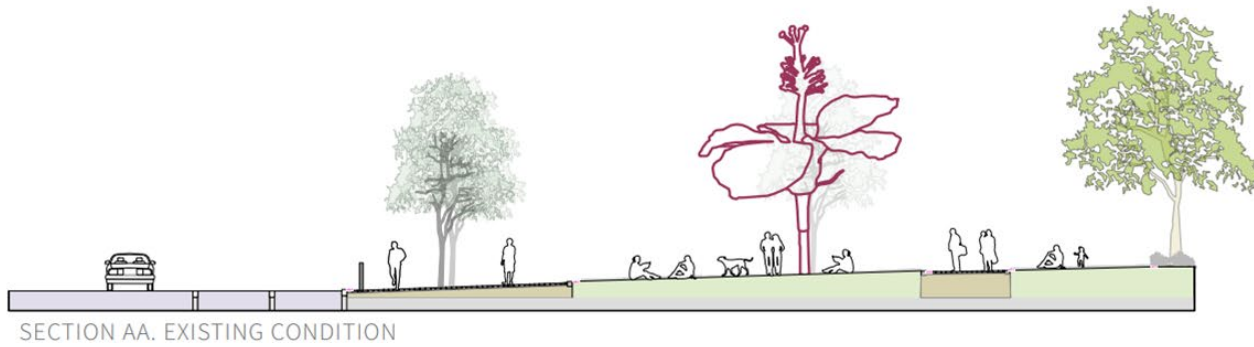

DDN report on ownership and maintenance of artwork at Aire Park

Appendix 1 – position of the artwork in Aire Park

MEADOW LANE SCHEME
HUNSLET
LEEDS
LS10

You are not permitted to copy, sub-licence, distribute or sell any of this data to third parties in any form.
Produced by Land Records, City Development, Leeds City Council

PREP BY M. CHRISTIAN
DATE SAVED: 01/06/2022
OS No: SE3033
SCALE @ A3 1:625
PLAN No 19910/GB