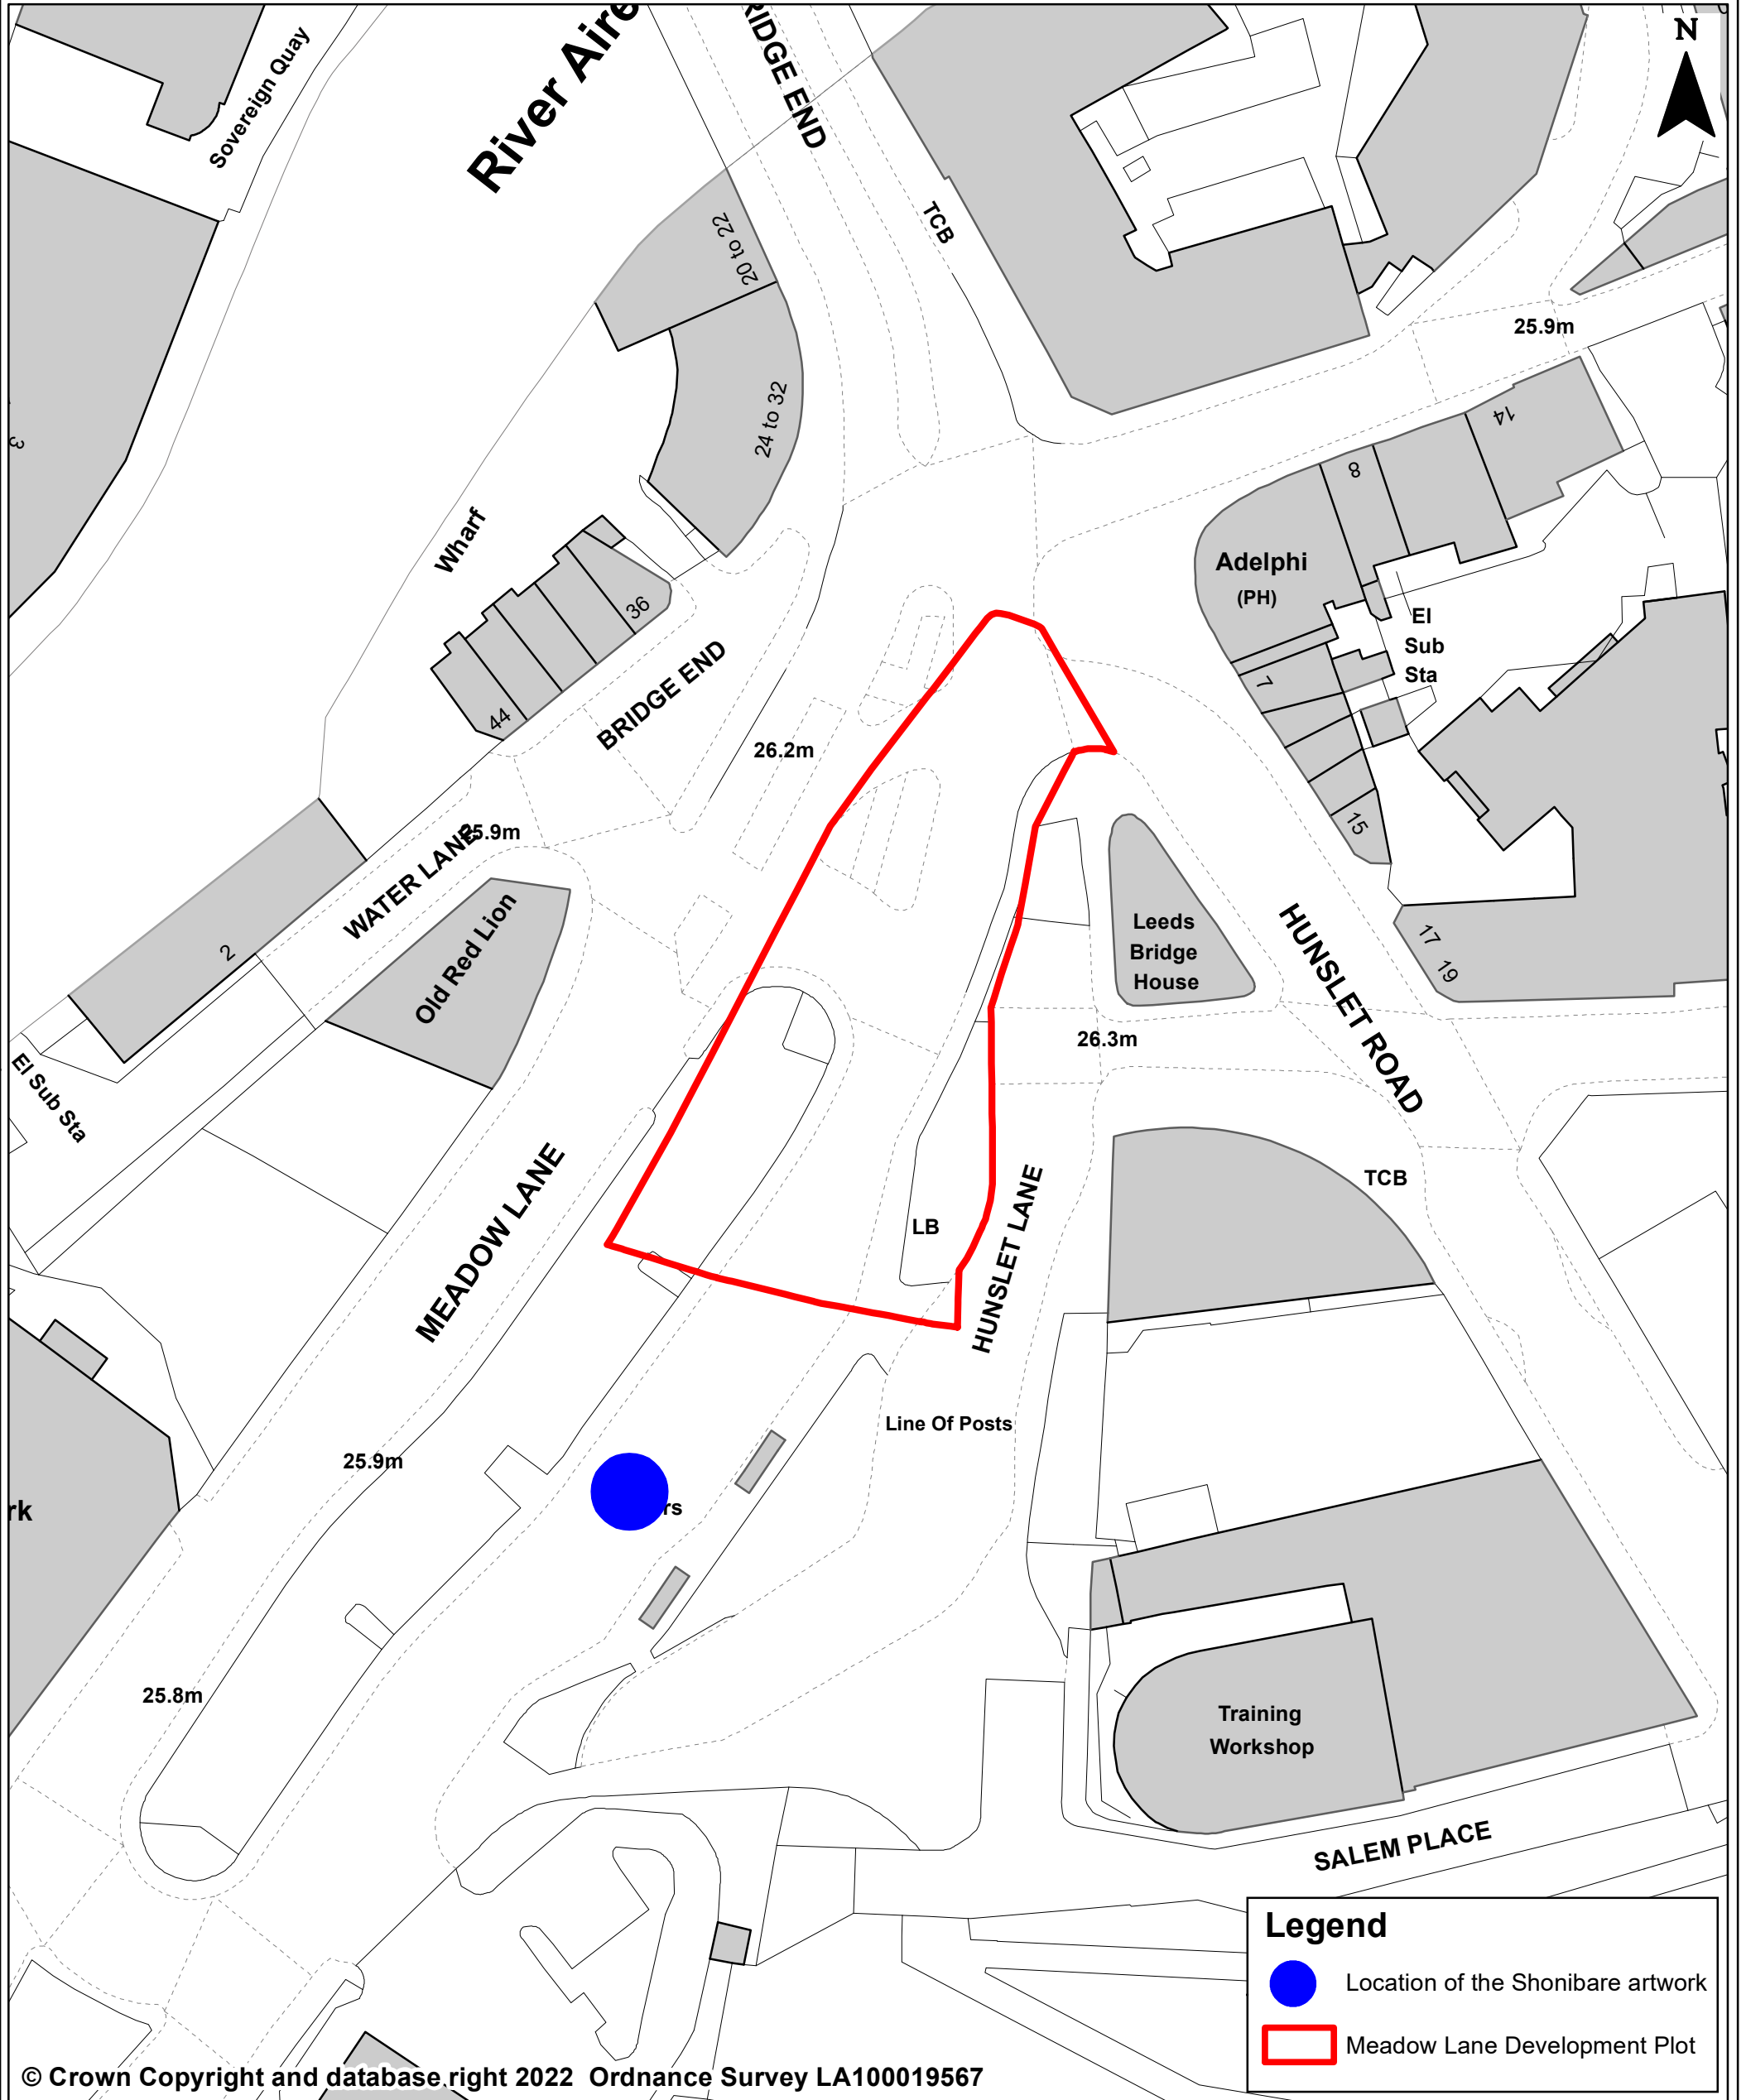

DDN report on ownership and maintenance of artwork at Aire Park

Appendix 1 – position of the artwork in Aire Park

MEADOW LANE SCHEME
HUNSLET
LEEDS
LS10

You are not permitted to copy, sub-licence, distribute or sell any of this data to third parties in any form.
Produced by Land Records, City Development, Leeds City Council

PREP BY M. CHRISTIAN
DATE SAVED: 01/06/2022
OS No: SE3033
SCALE @ A3 1:625
PLAN No 19910/GB