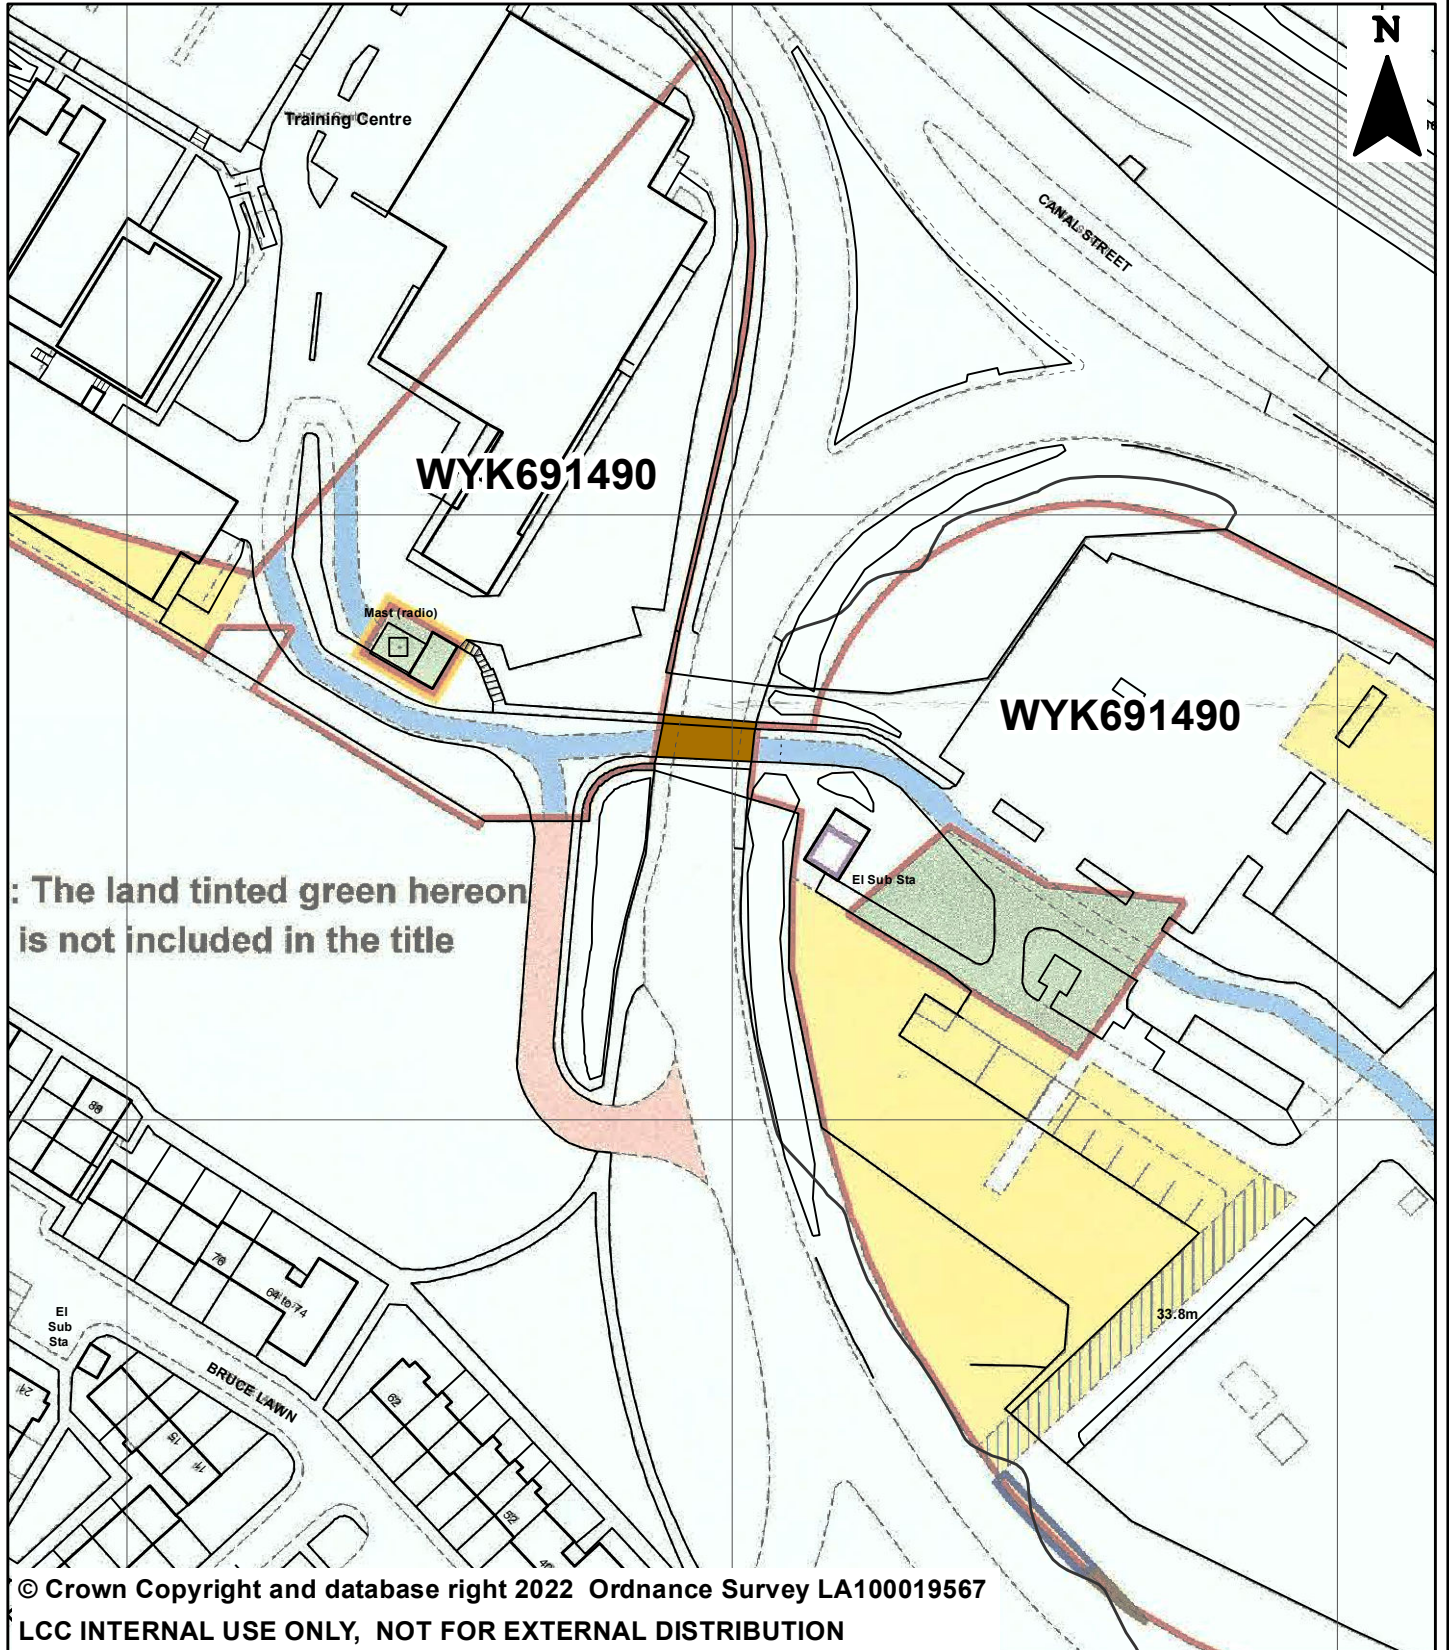

**SLIP ROAD LAND / OPTION LAND AT
ARMLEY GYRATORY
LEEDS
LS12**

The land tinted green hereon is not included in the title

© Crown Copyright and database right 2022 Ordnance Survey LA100019567
LCC INTERNAL USE ONLY, NOT FOR EXTERNAL DISTRIBUTION

You are not permitted to copy, sub-licence, distribute or sell any of this data to third parties in any form.
Produced by Land Records, City Development, Leeds City Council

PREP BY	J Sohanpall
DATE SAVED:	11/05/2022
OS No:	SE2833
SCALE	1:1,250
PLAN No	18969/AC