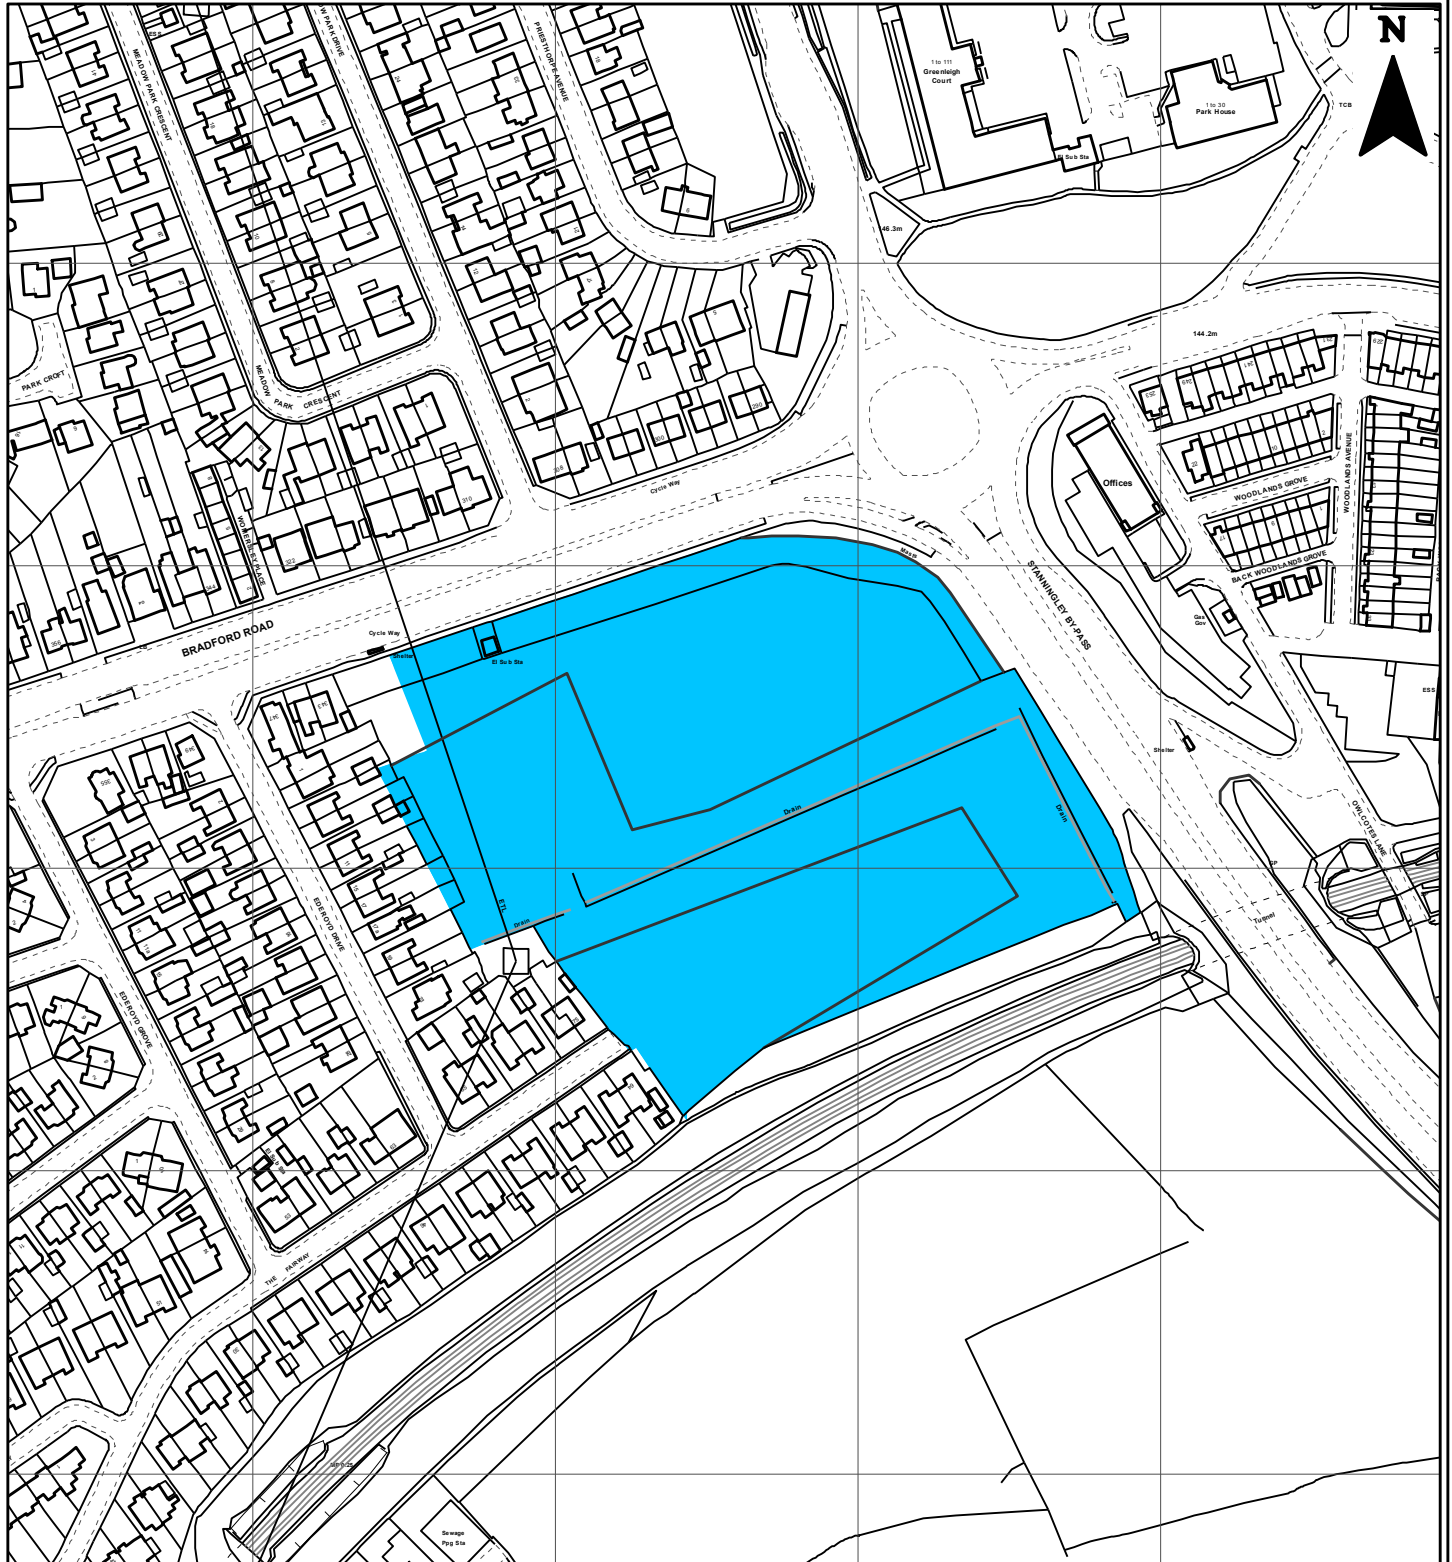

**CALVERLEY ALLOTMENT LAND
DAWSONS CORNER
STANNINGLEY
LEEDS, LS28**

© Crown Copyright and database right 2021 Ordnance Survey LA100019567

LCC INTERNAL USE ONLY, NOT FOR EXTERNAL DISTRIBUTION

You are not permitted to copy, sub-licence, distribute or sell any of this data to third parties in any form.
Produced by Land Records, City Development, Leeds City Council

PREP BY: J Sohanpal
DATE SAVED: 06/08/2021
OS No: SE2034
SCALE: 1:2,500

PLAN No 11527/M