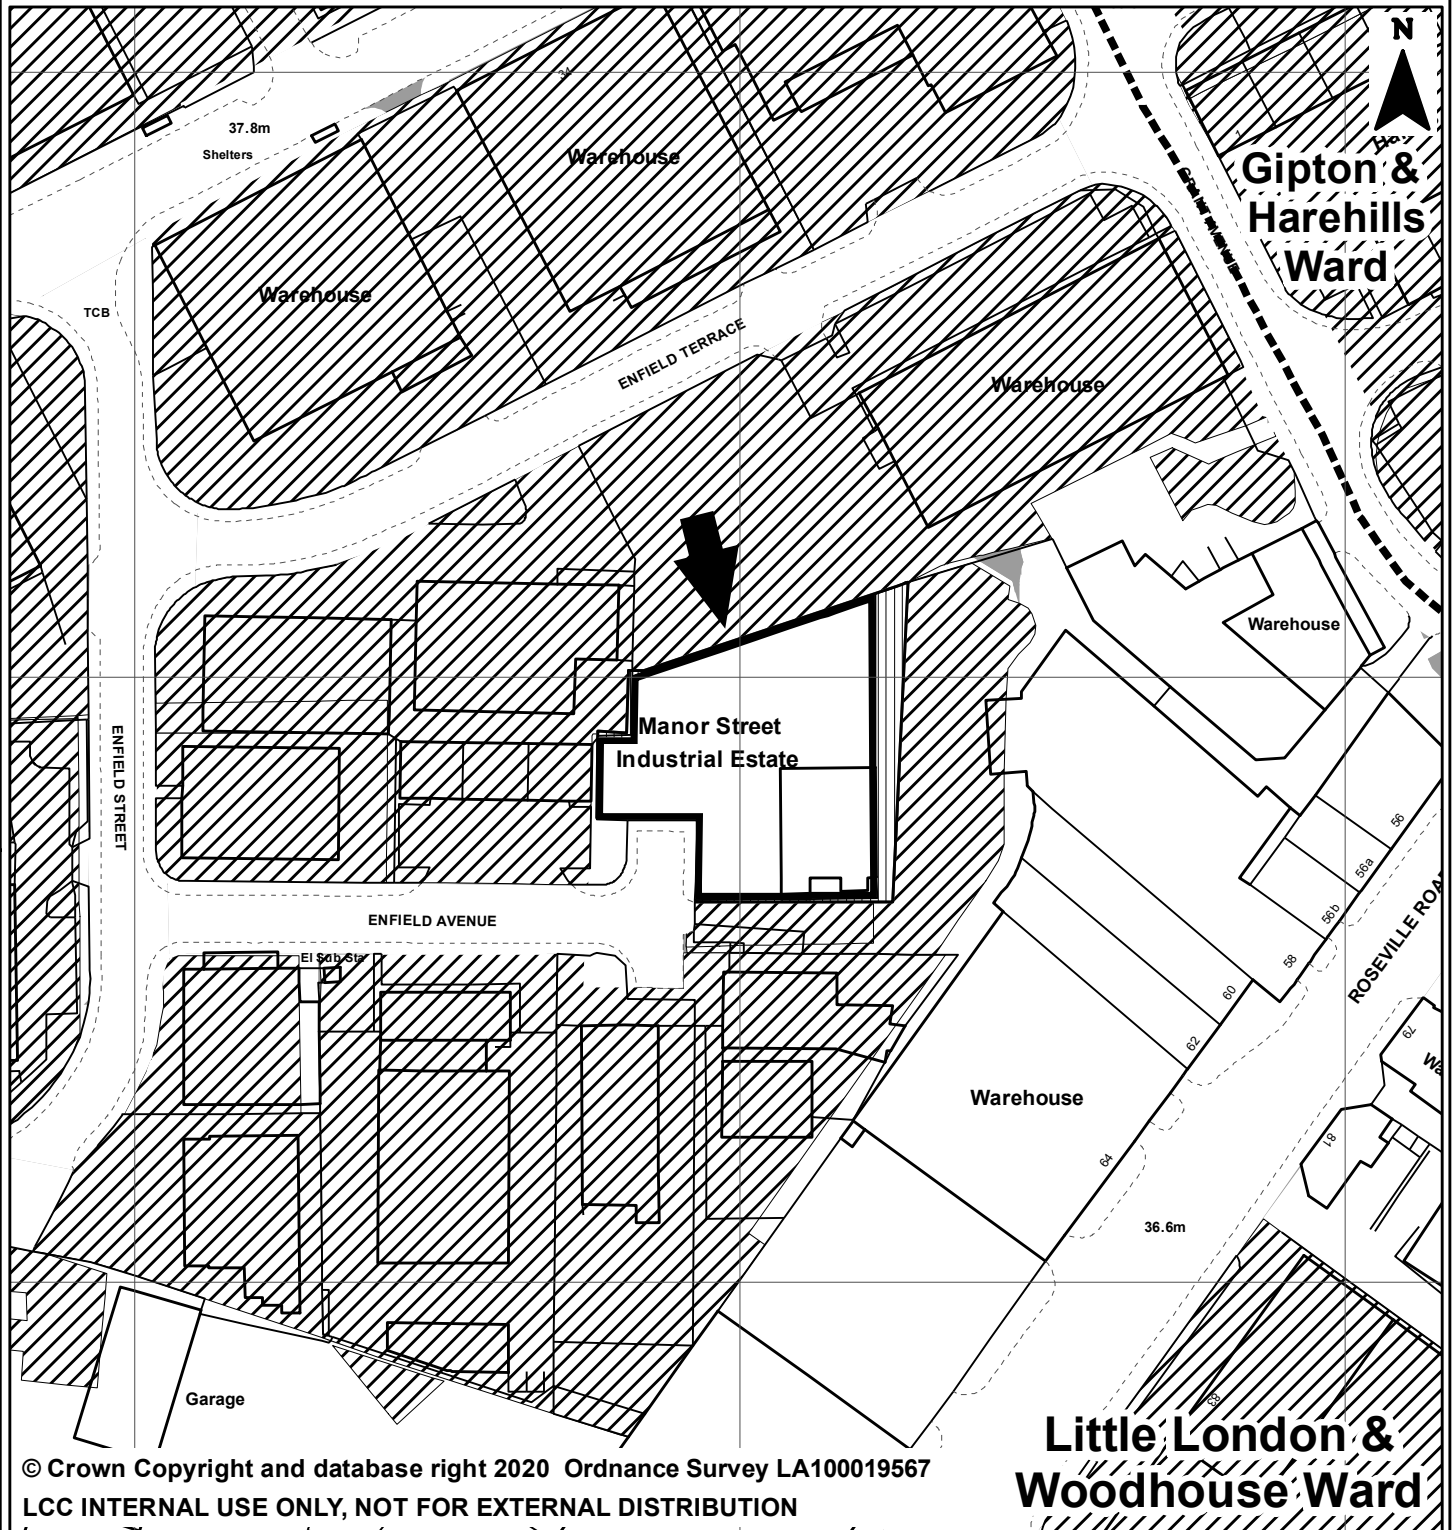

**LAND AT ENFIELD AVENUE  
SITE 19 - MANOR STREET INDUSTRIAL ESTATE  
SHEEPSCAR  
LEEDS, LS7**

© Crown Copyright and database right 2020 Ordnance Survey LA100019567  
LCC INTERNAL USE ONLY, NOT FOR EXTERNAL DISTRIBUTION

PREP BY: J Sohanpall  
DATE SAVED: 28/06/2021  
OS No: SE3134  
SCALE: 1:1,250  
**PLAN No 20781/E**