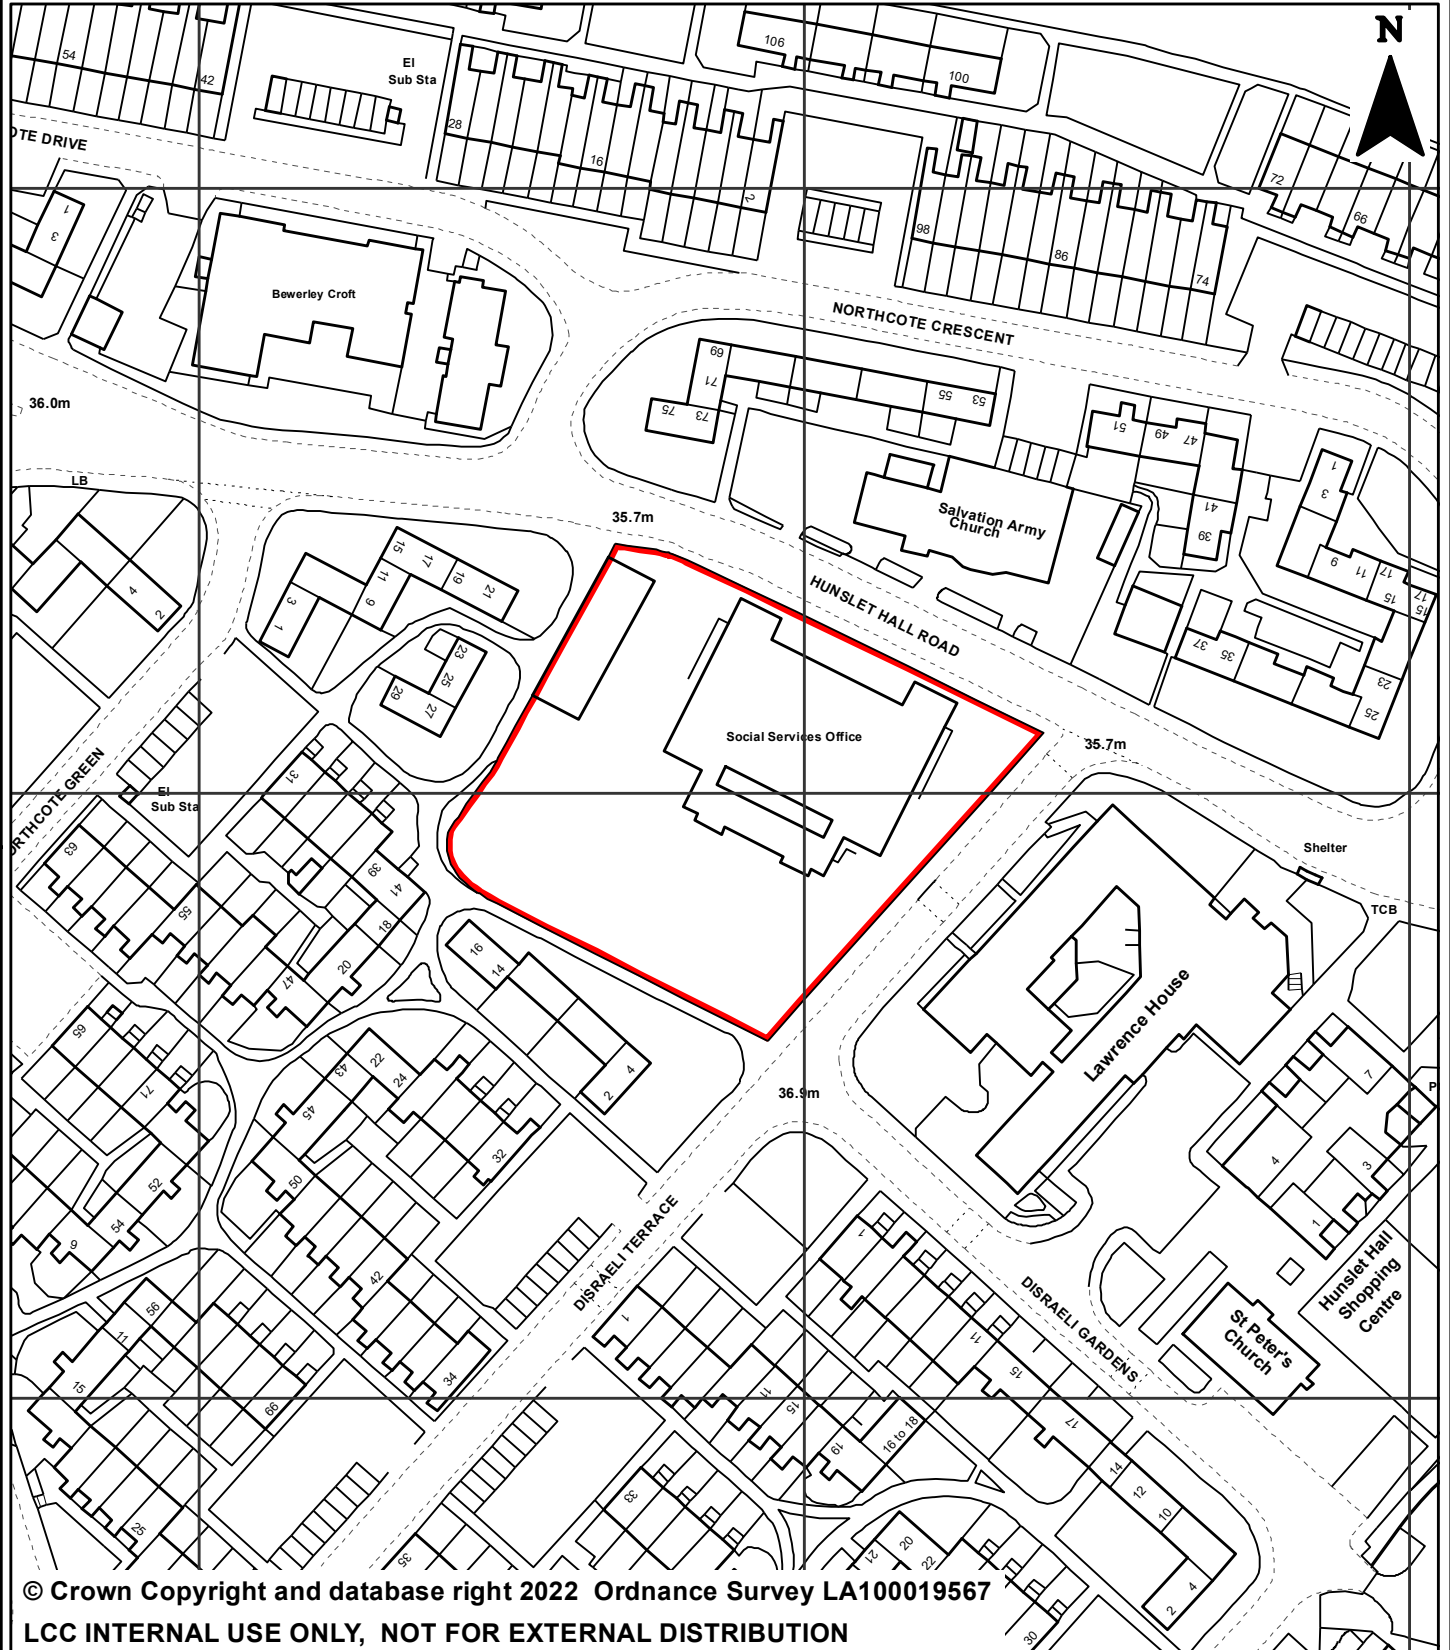

**HUNSLET HALL
HUNSLET HALL ROAD
BEESTON
LEEDS LS11**

© Crown Copyright and database right 2022 Ordnance Survey LA100019567

LCC INTERNAL USE ONLY, NOT FOR EXTERNAL DISTRIBUTION

You are not permitted to copy, sub-licence, distribute or sell any of this data to third parties in any form.
Produced by Land Records, City Development, Leeds City Council

PREP BY	J Sohanpall
DATE SAVED:	29/09/2022
OS No:	SE2931
SCALE	1:1,250
PLAN No	17969/A