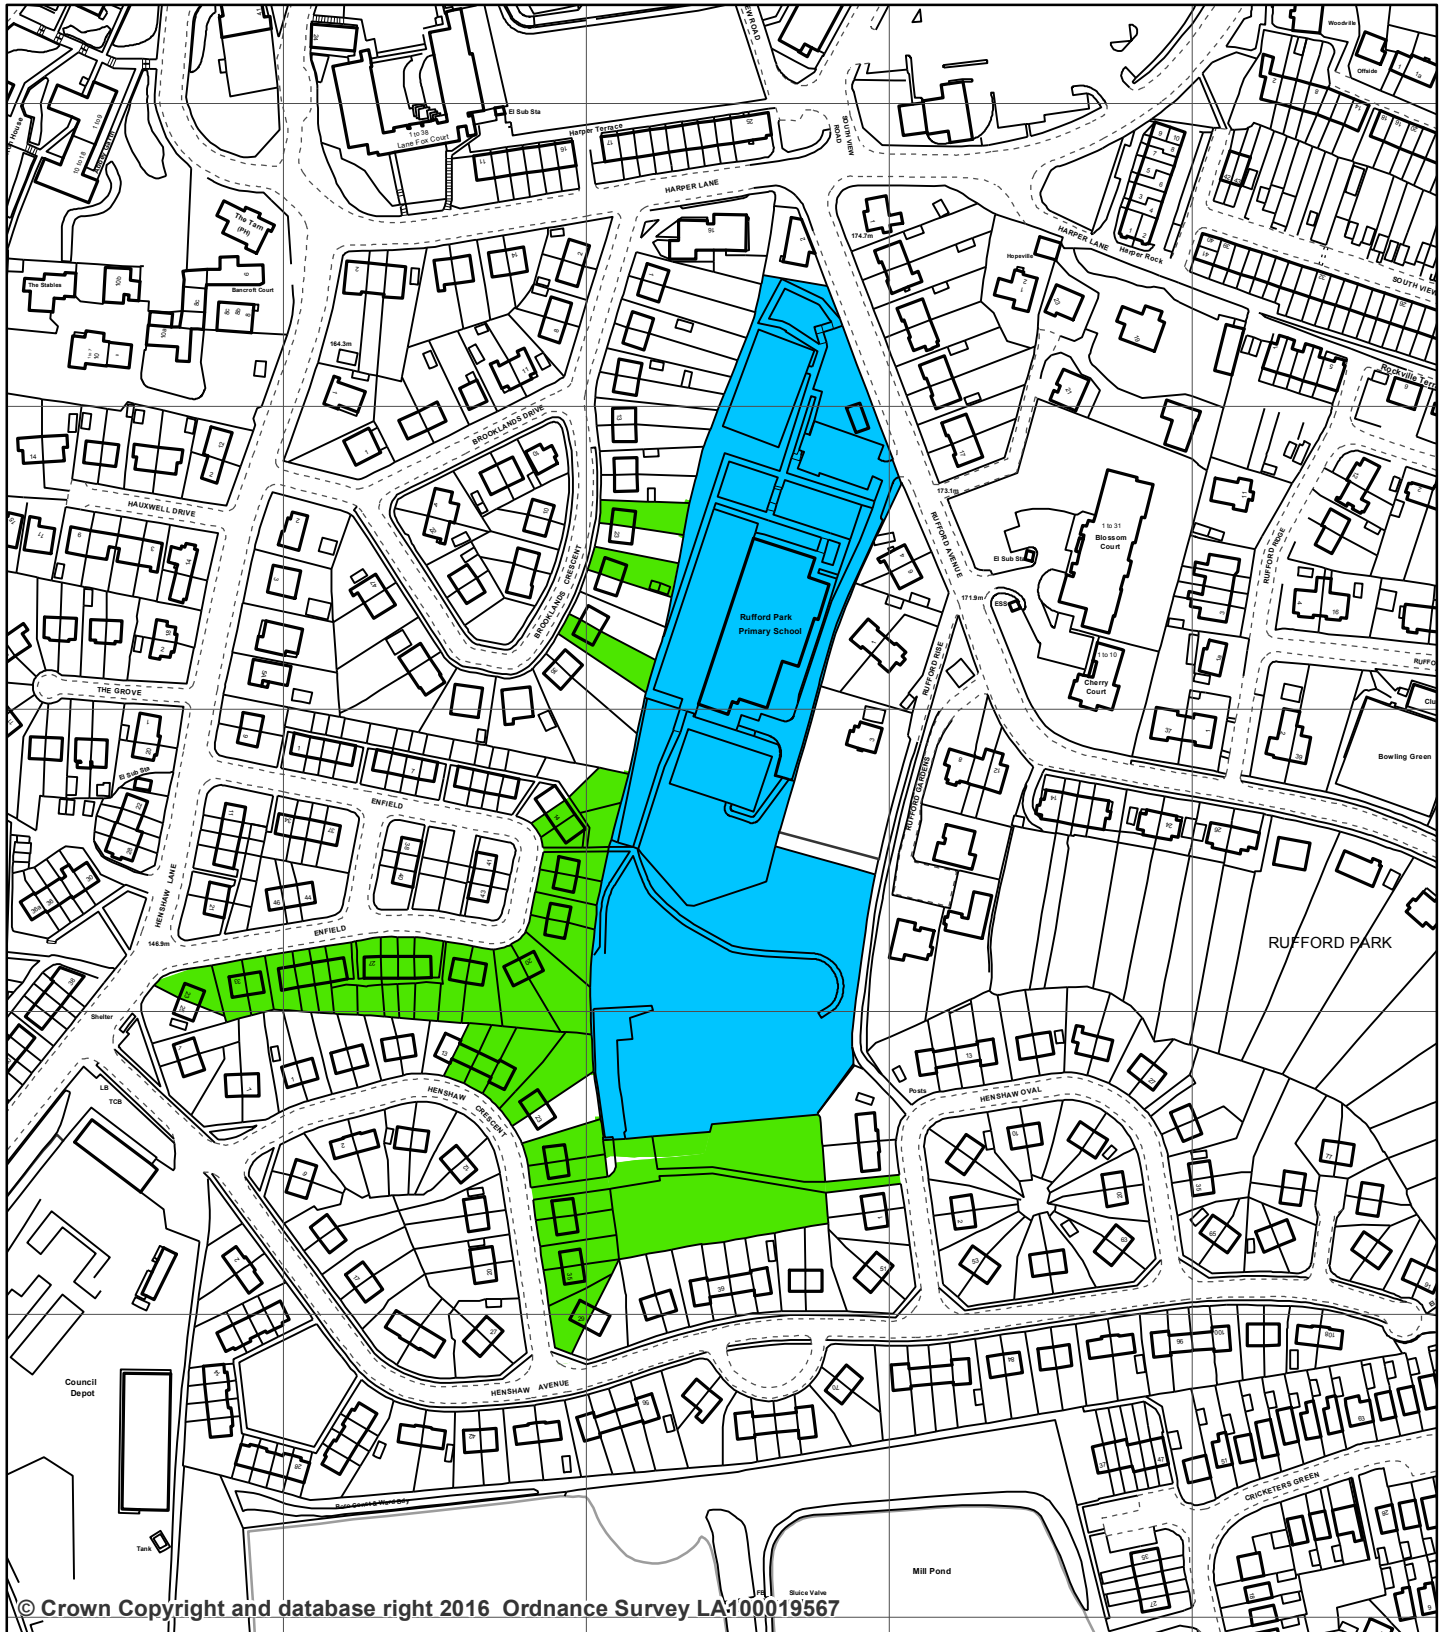

# RUFFORD PARK PRIMARY SCHOOL RUFFORD AVENUE YEADON LS19

© Crown Copyright and database right 2016 Ordnance Survey LA100019567

0 10 20 40 60 80 Metres

You are not permitted to copy, sub-licence, distribute or sell any of this data to third parties in any form.  
Produced by Land Records, City Development, Leeds City Council

PREP BY: J Sohanpall  
DATE SAVED: 08/08/2016  
OS No: SE2040  
SCALE: 1:2,500  
**PLAN No 18809/B**