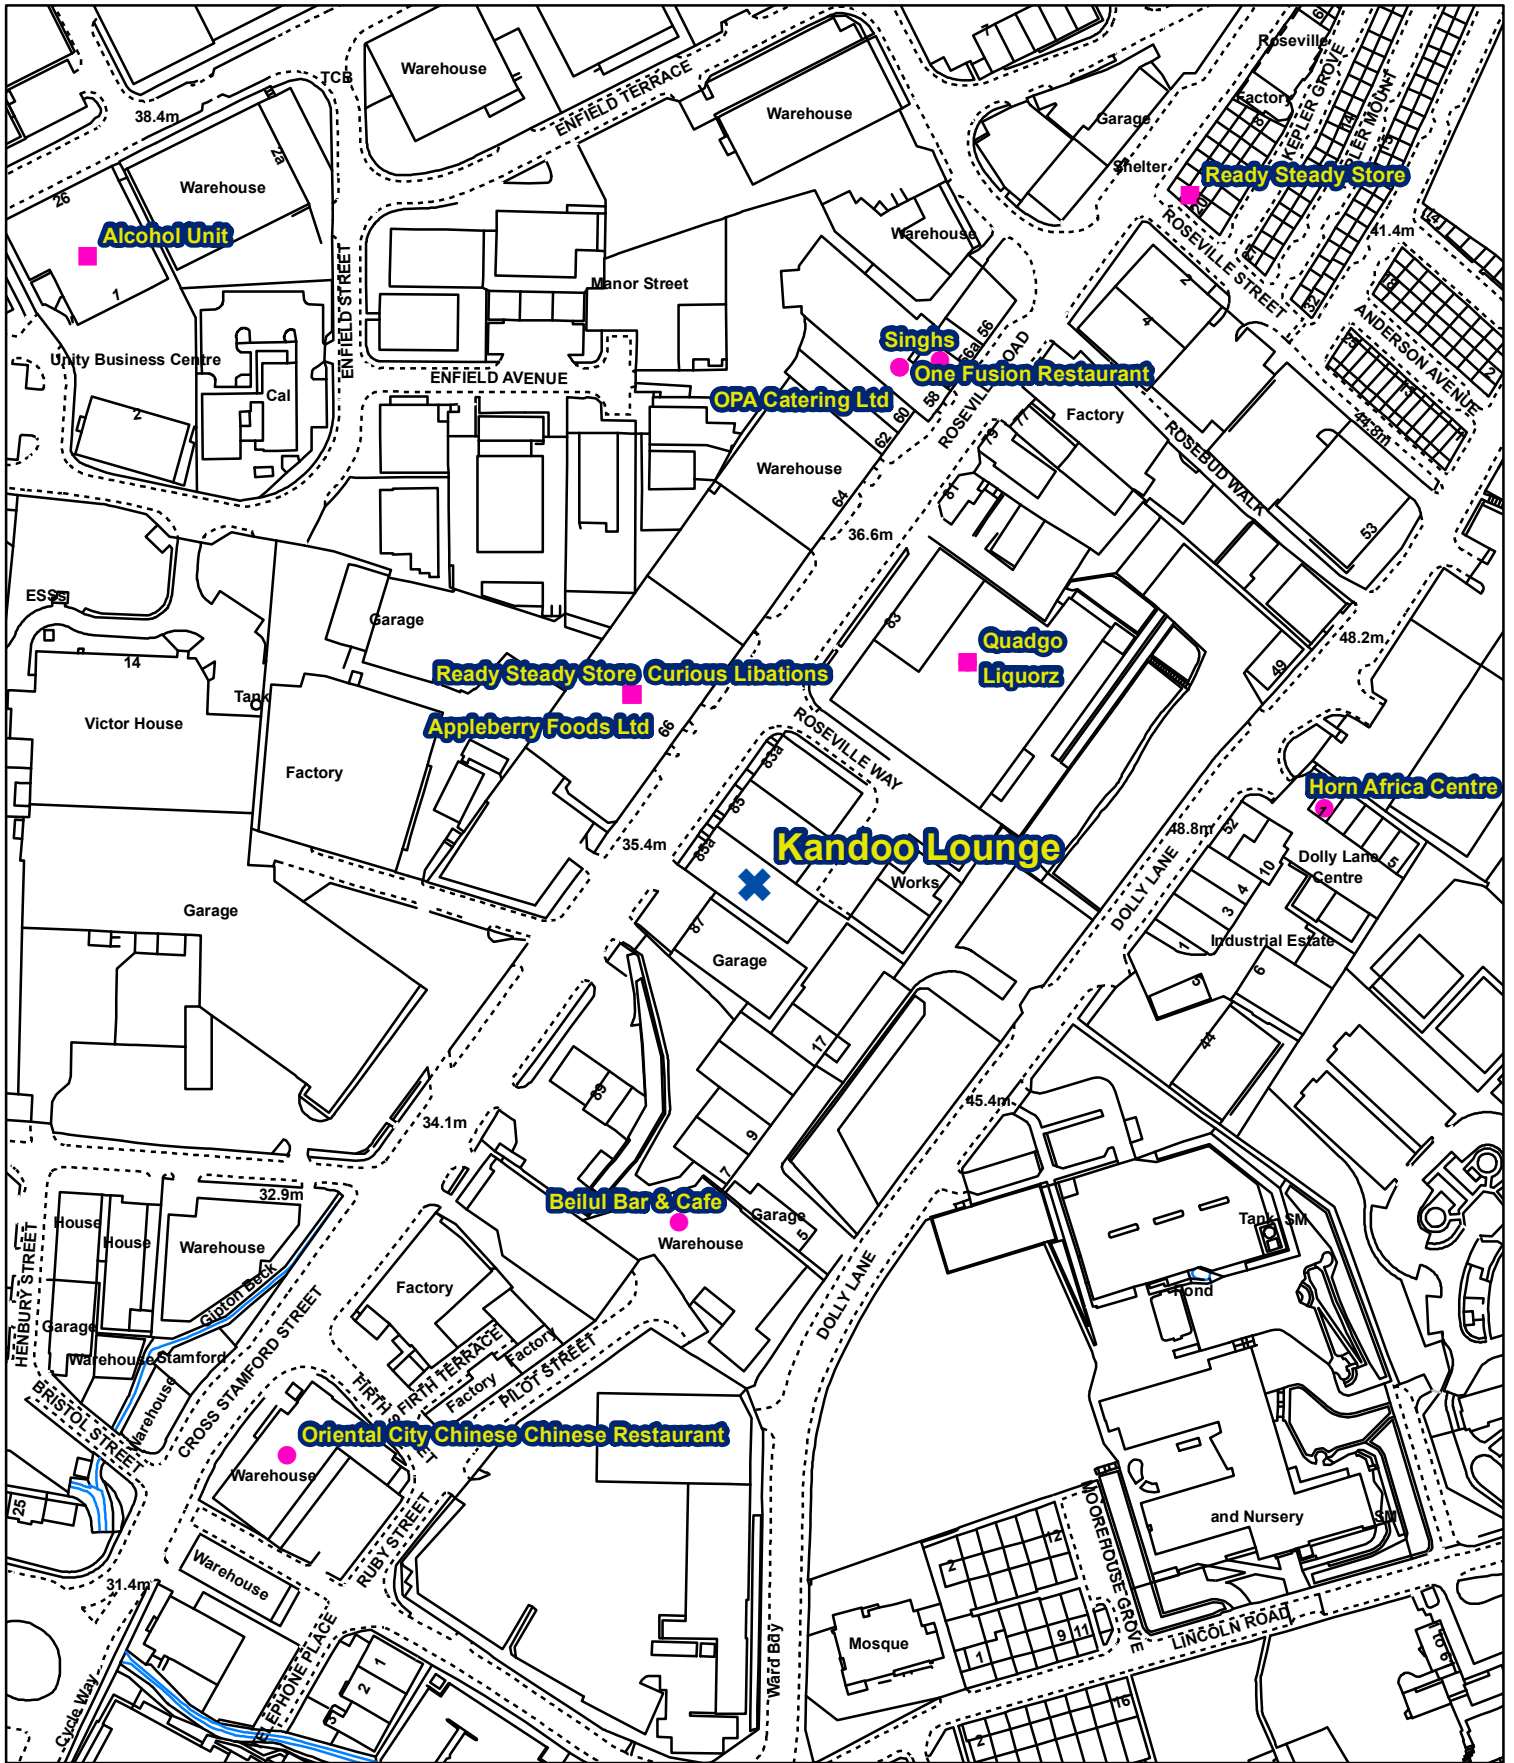

Appendix B

This map is based upon the Ordnance Survey's digital data with the permission of the Ordnance Survey on behalf of the controller of Her Majesty's Stationary Office

© Unauthorised reproduction infringes Crown Copyright and may lead to prosecution or civil proceedings

Leeds City Council O.S. Licence No 1000019567
 © Crown Copyright all rights reserved

Key	
	On licence
	Off licence
	Late night refreshment
	Other