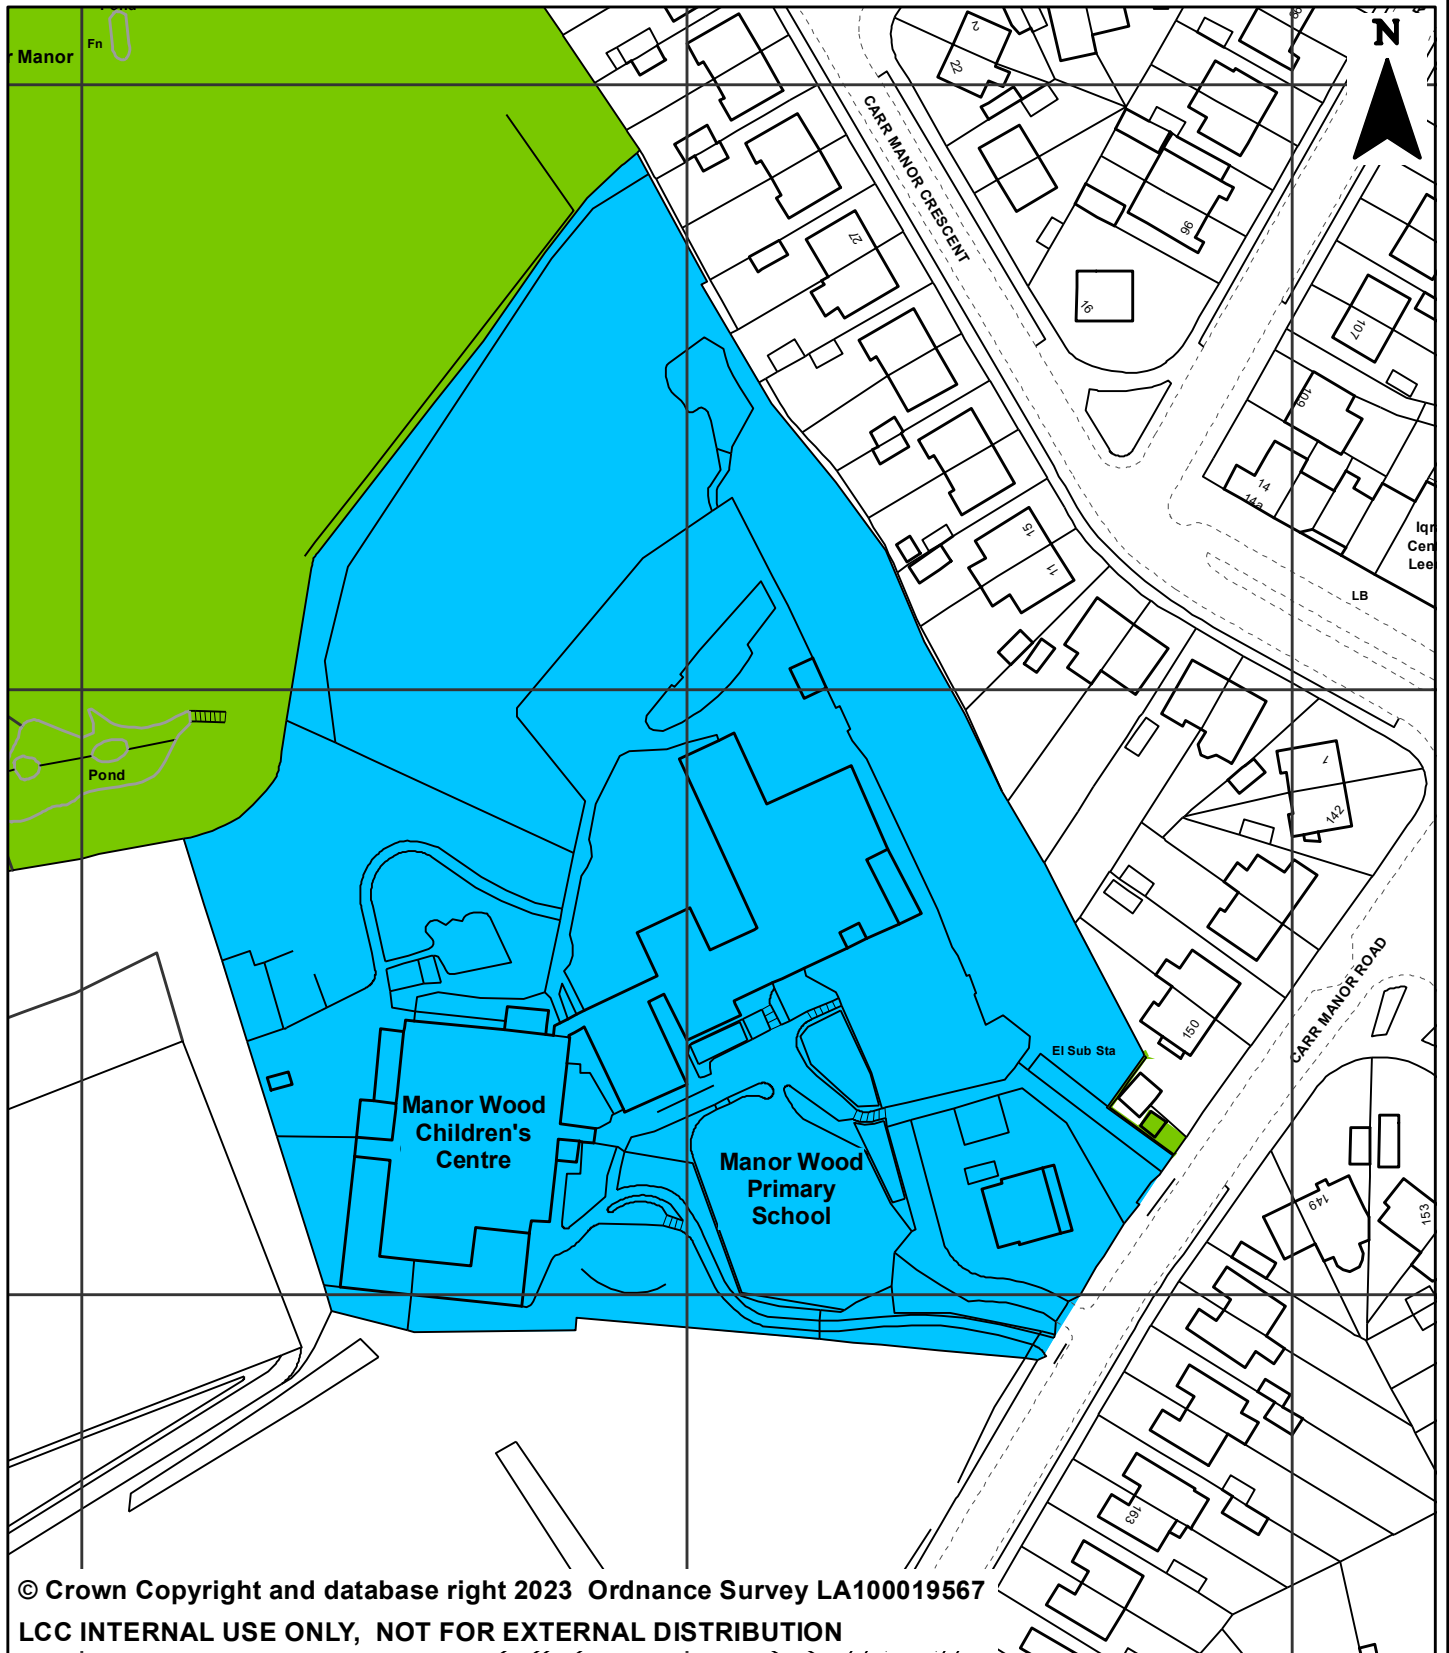

**MANOR WOOD PRIMARY SCHOOL
CARR MANOR ROAD
MOORTOWN
LEEDS, LS17**

© Crown Copyright and database right 2023 Ordnance Survey LA100019567
LCC INTERNAL USE ONLY, NOT FOR EXTERNAL DISTRIBUTION

You are not permitted to copy, sub-licence, distribute or sell any of this data to third parties in any form.
Produced by Land Records, City Development, Leeds City Council

| | |
|----------------|----------------|
| PREP BY | J Sohanpall |
| DATE SAVED: | 22/02/2023 |
| OS No: | SE2937 |
| SCALE | 1:1,250 |
| PLAN No | 21836/A |