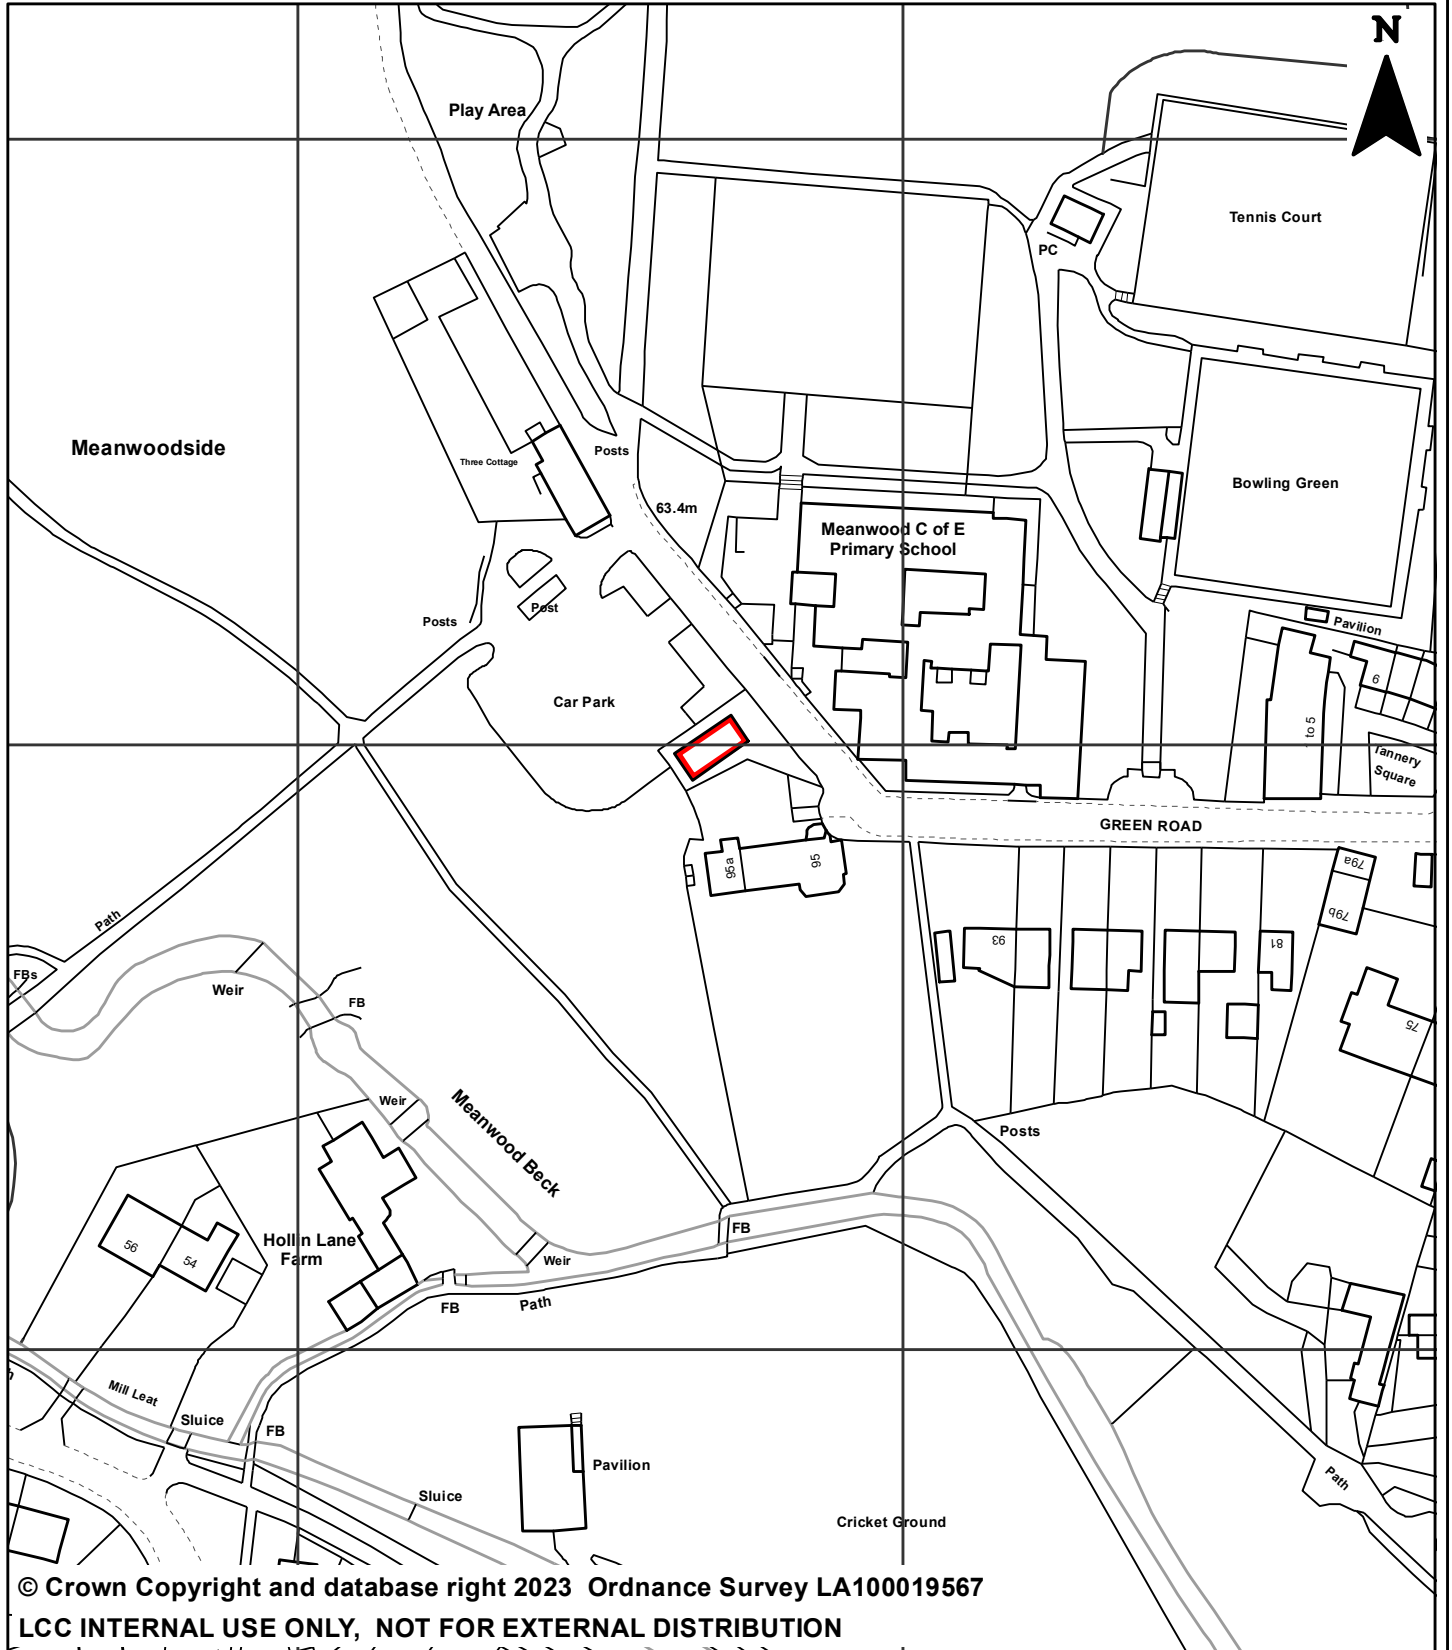

**RANGERS HUT AT MEANWOOD VALLEY PARK  
GREEN ROAD  
MEANWOOD  
LS6**

© Crown Copyright and database right 2023 Ordnance Survey LA100019567

LCC INTERNAL USE ONLY, NOT FOR EXTERNAL DISTRIBUTION

You are not permitted to copy, sub-licence, distribute or sell any of this data to third parties in any form.  
Produced by Land Records, City Development, Leeds City Council

PREP BY	A HUSSAIN
DATE SAVED:	11/07/2023
OS No:	SE 2837
SCALE	1:1,250
<b>PLAN No</b>	<b>22705</b>