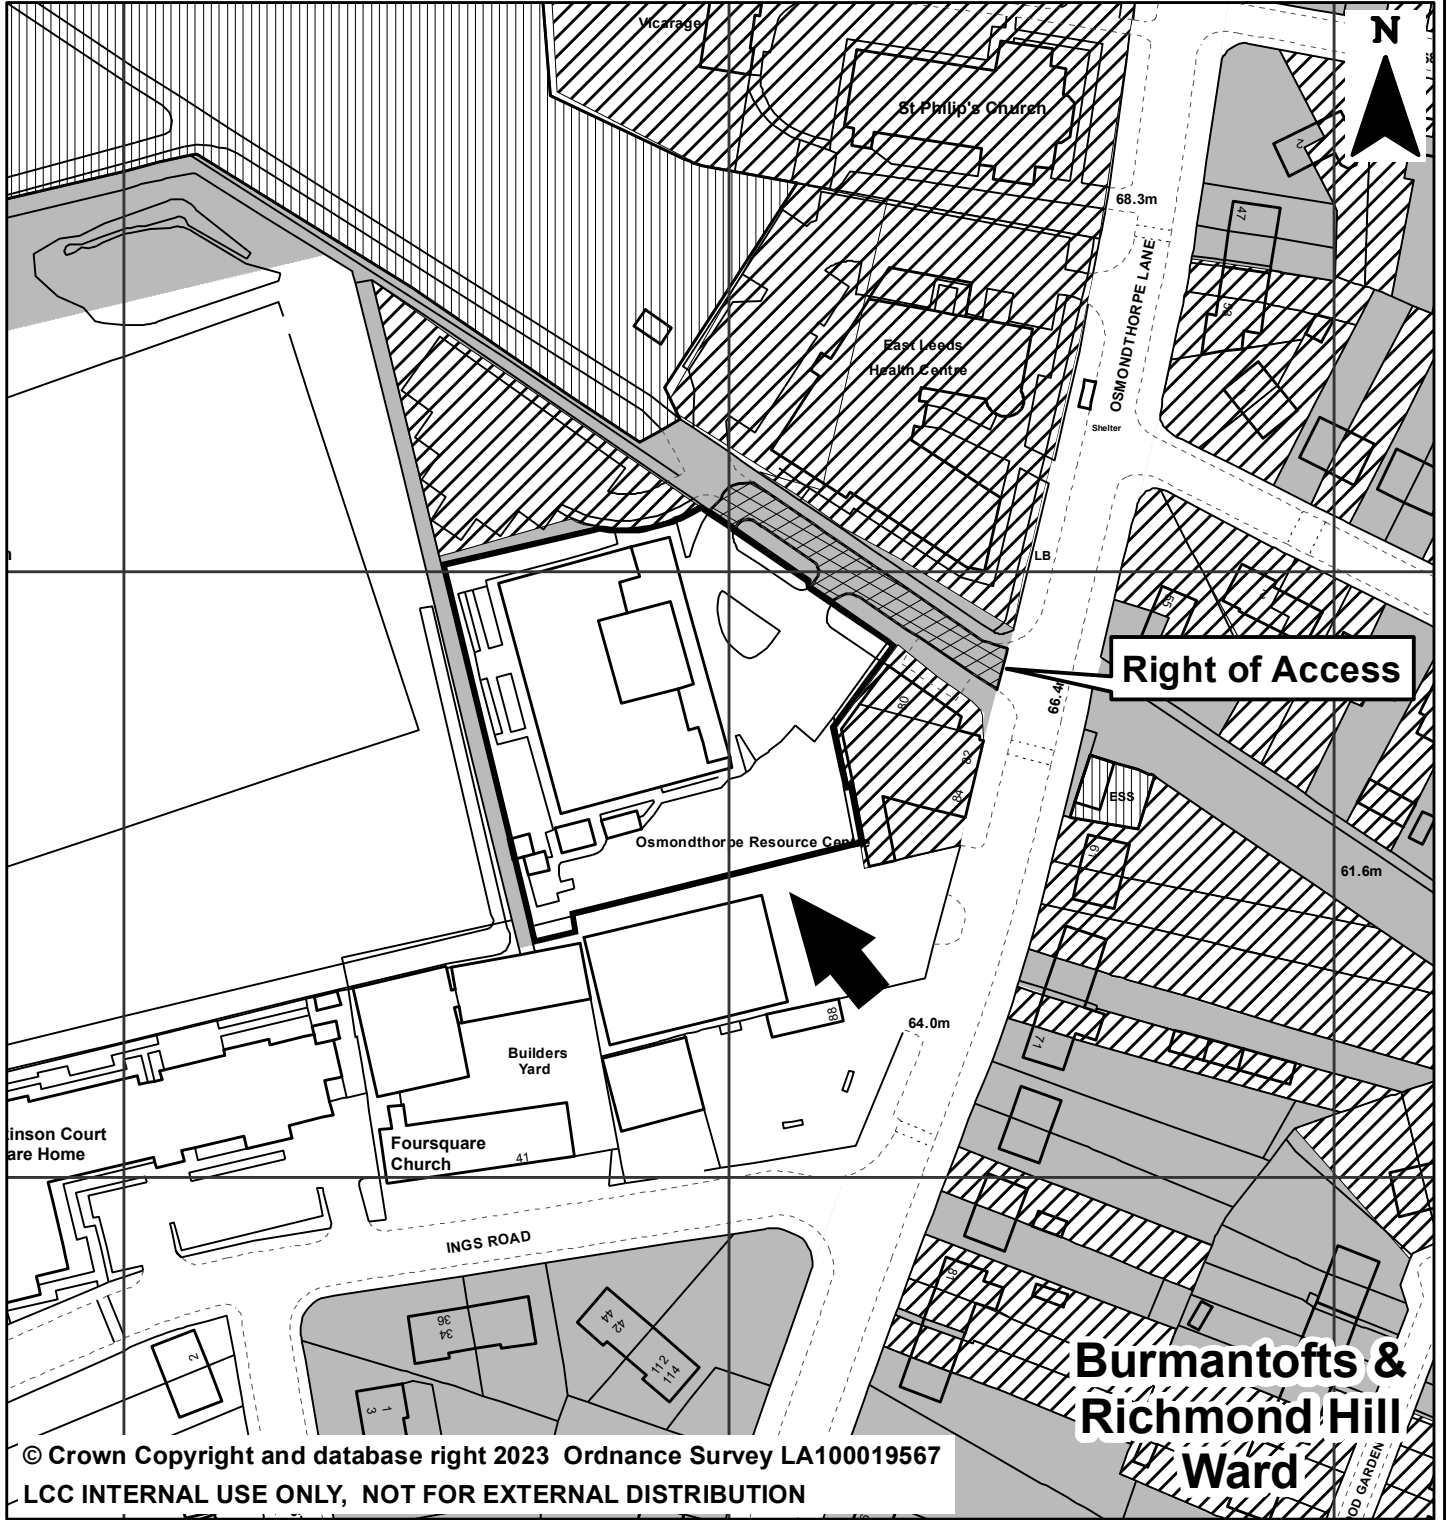

**OSMONDTHORPE RESOURCE CENTRE
OSMONDTHORPE LANE
OSMONDTHORPE
LEEDS, LS9**

© Crown Copyright and database right 2023 Ordnance Survey LA100019567
LCC INTERNAL USE ONLY, NOT FOR EXTERNAL DISTRIBUTION

- ← SUBJECT SITE**
- WARD BOUNDARY**
- LAND OWNED BY LEEDS CITY COUNCIL**
- LAND SOLD BY LEEDS CITY COUNCIL**
- LAND LEASED OUT BY LEEDS CITY COUNCIL**

You are not permitted to copy, sub-licence, distribute or sell any of this data to third parties in any form.
Produced by Land Records, City Development, Leeds City Council

PREP BY: A HUSSAIN
DATE SAVED: 17/08/2023
OS No: SE 3333
SCALE: 1:1,250
PLAN No 10278/G